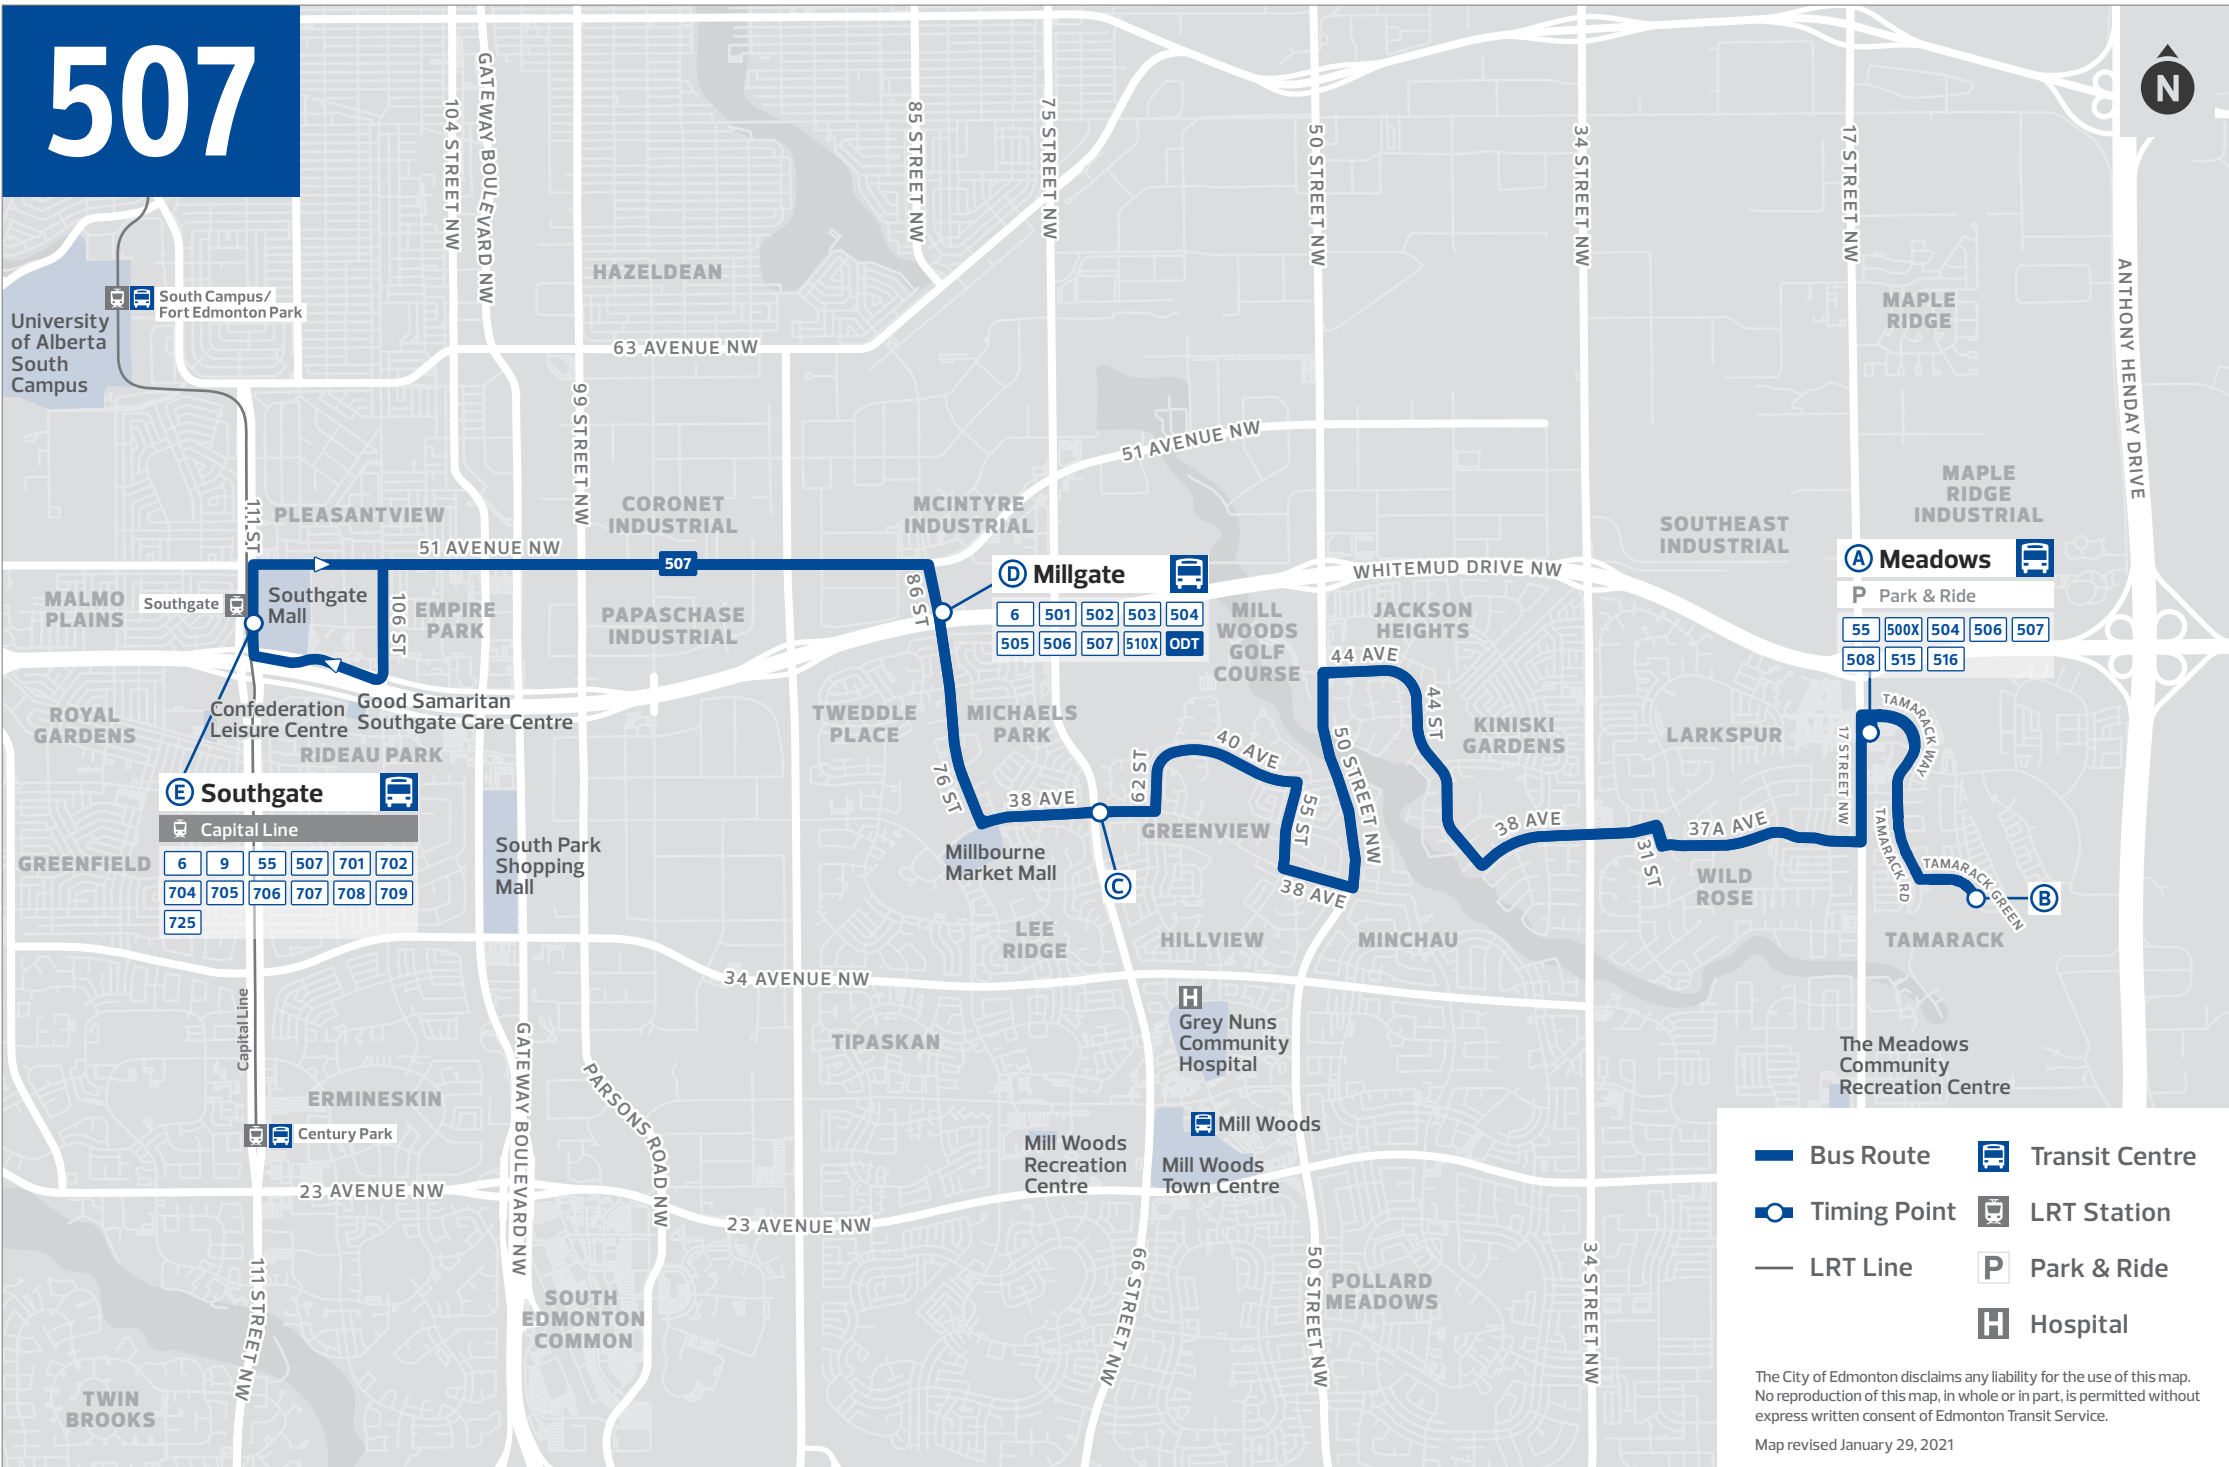

# 507

- Bus Route
- Timing Point
- LRT Line
- Transit Centre
- LRT Station
- Park & Ride
- Hospital

The City of Edmonton disclaims any liability for the use of this map. No reproduction of this map, in whole or in part, is permitted without express written consent of Edmonton Transit Service.  
Map revised January 29, 2021

### ETS Real-Time

Track your bus anywhere anytime from your phone or computer using these recommended real-time tools: [edmonton.ca/realtime](http://edmonton.ca/realtime), Google Maps, Transit App

### ETS Text & Ride

Text the bus stop number to 31100 or bus stop # [space] bus route # to receive your bus schedule by text message.

# 507

- MEADOWS
- TAMARACK
- WILD ROSE
- KINISKI GARDENS
- GREENVIEW
- MILLGATE
- SOUTHGATE

Revised: June 27, 2021

Edmonton  
Transit  
Service