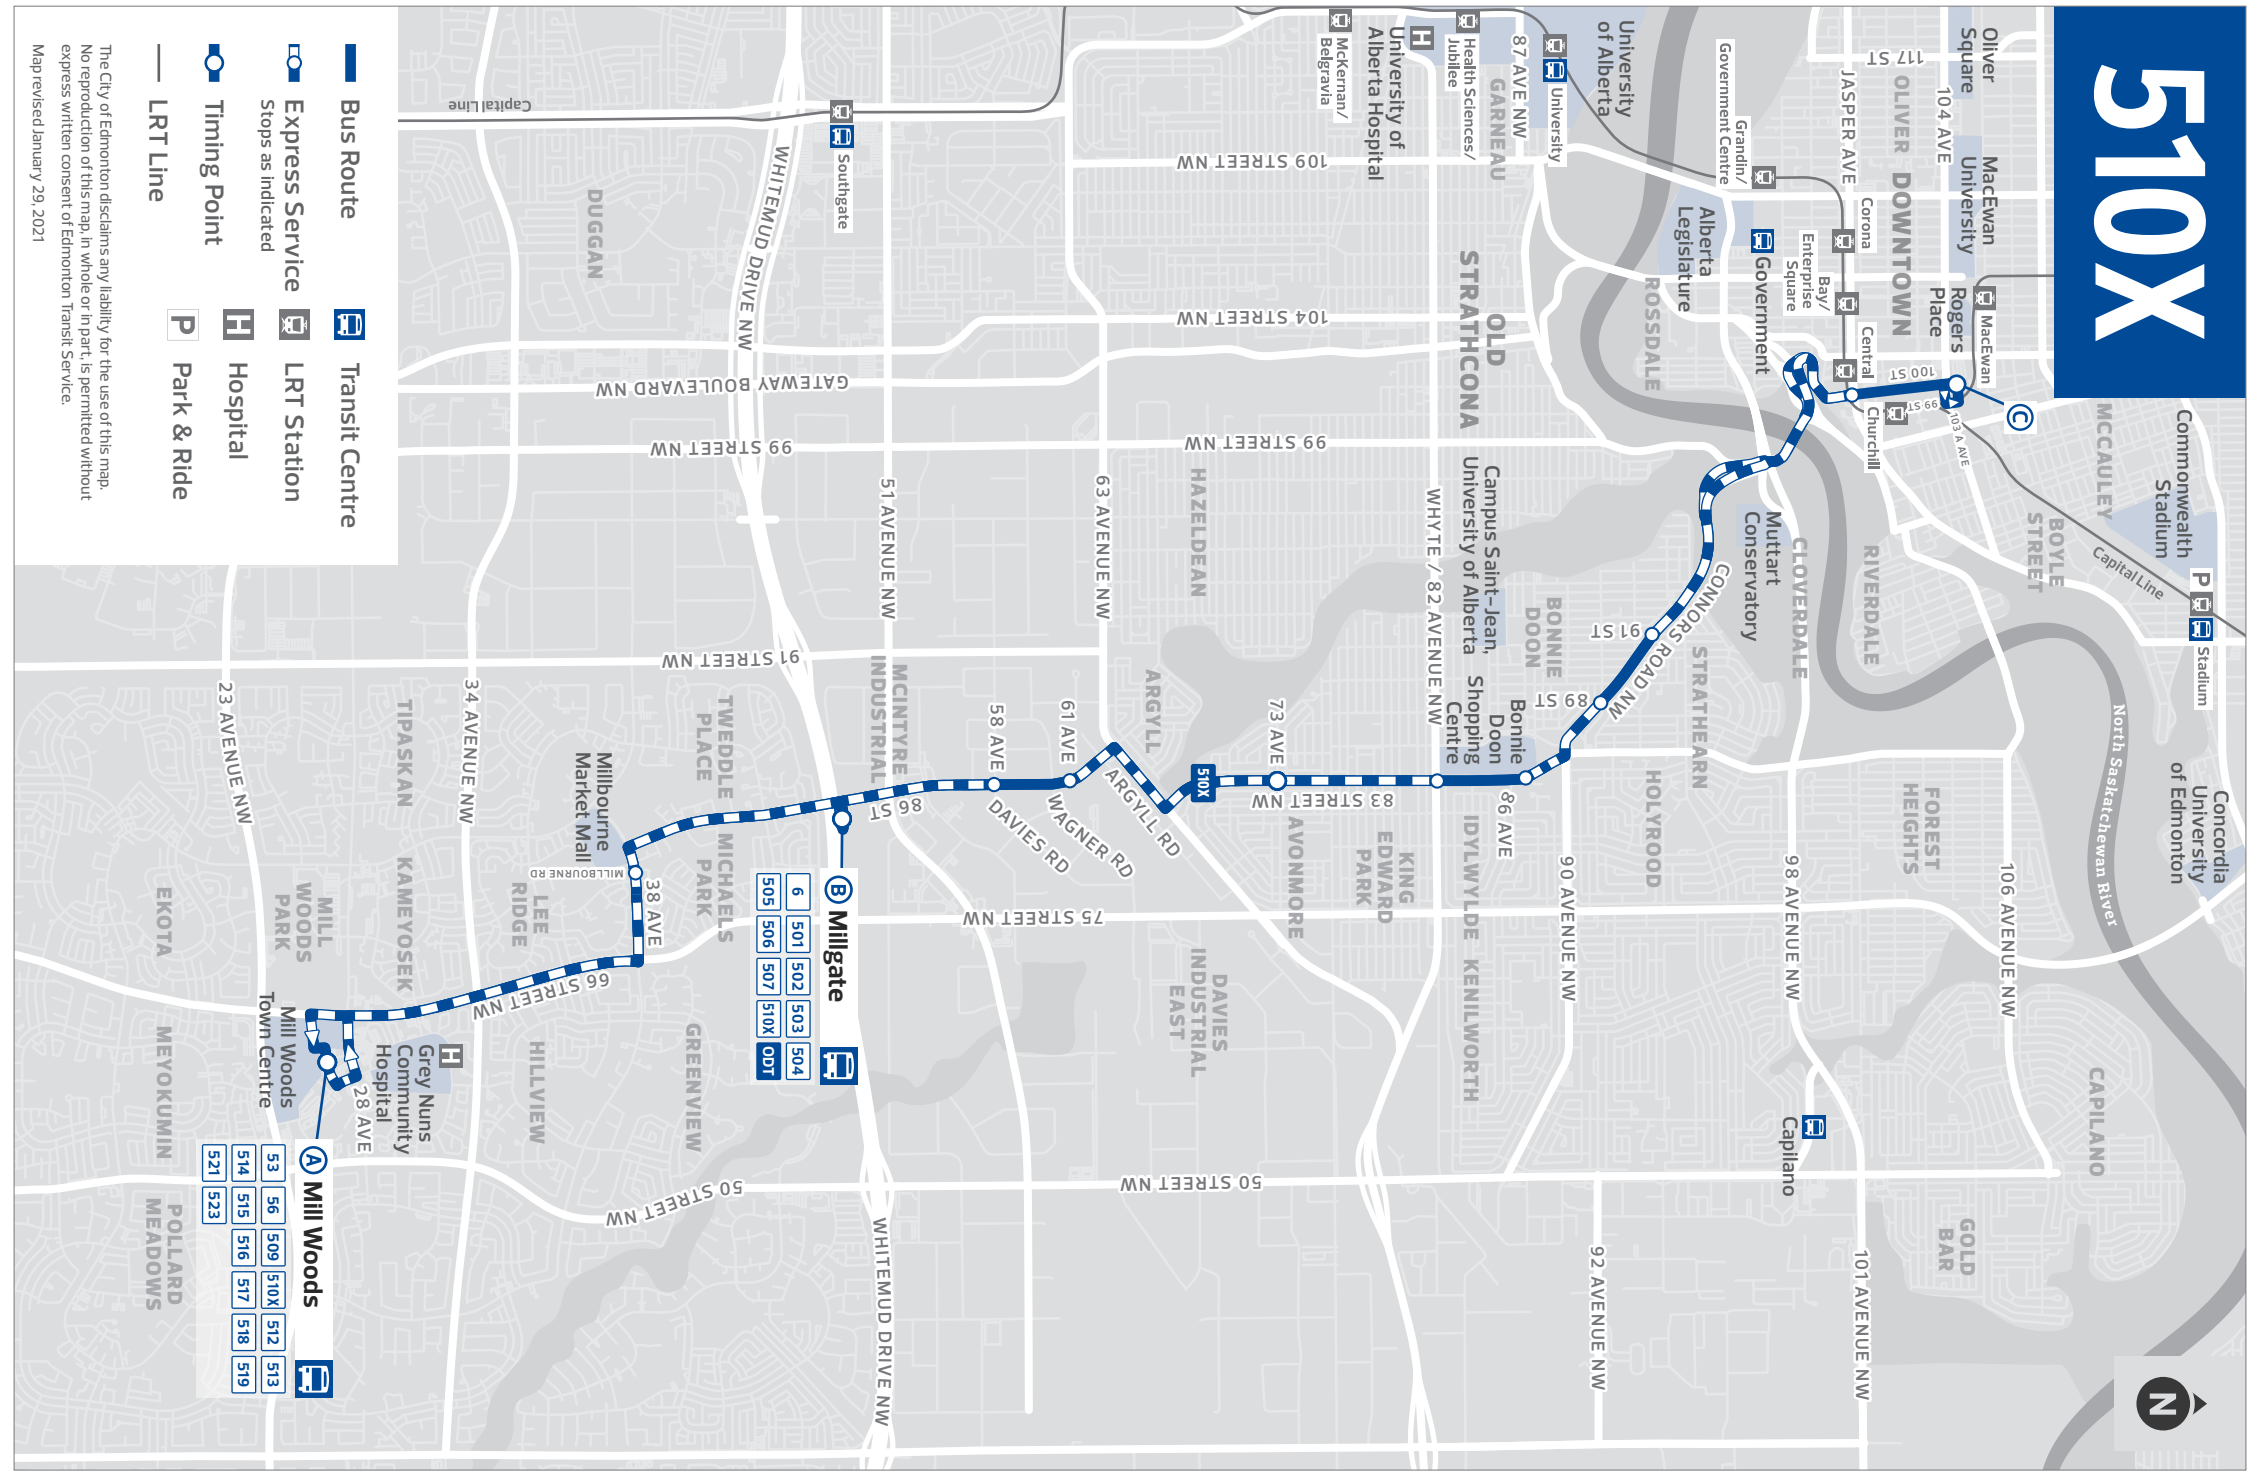

MILL WOODS TO DOWNTOWN

Table with 3 columns: Mill Woods TC, Millgate TC, 100 St & 104 Ave. Rows show departure times from 2:09 to 7:10.

MILL WOODS TO DOWNTOWN

Table with 3 columns: Mill Woods TC, Millgate TC, 100 St & 104 Ave. Rows show departure times from 6:49 to 7:20.

TIMING POINTS

510x

MONDAY TO FRIDAY

DOWNTOWN TO MILL WOODS

Table with 3 columns: 100 St & 104 Ave, Millgate TC, Mill Woods TC. Rows show departure times from 5:04 to 10:18.

DOWNTOWN TO MILL WOODS

Table with 3 columns: 100 St & 104 Ave, Millgate TC, Mill Woods TC. Rows show departure times from 10:25 to 3:38.

DOWNTOWN TO MILL WOODS

Table with 3 columns: 100 St & 104 Ave, Millgate TC, Mill Woods TC. Rows show departure times from 3:10 to 7:13.

DOWNTOWN TO MILL WOODS

Table with 3 columns: 100 St & 104 Ave, Millgate TC, Mill Woods TC. Rows show departure times from 6:49 to 3:19.

TIMING POINTS

510x

Bold text indicates p.m. time. TC = Transit Centre. Subject to change without notice.