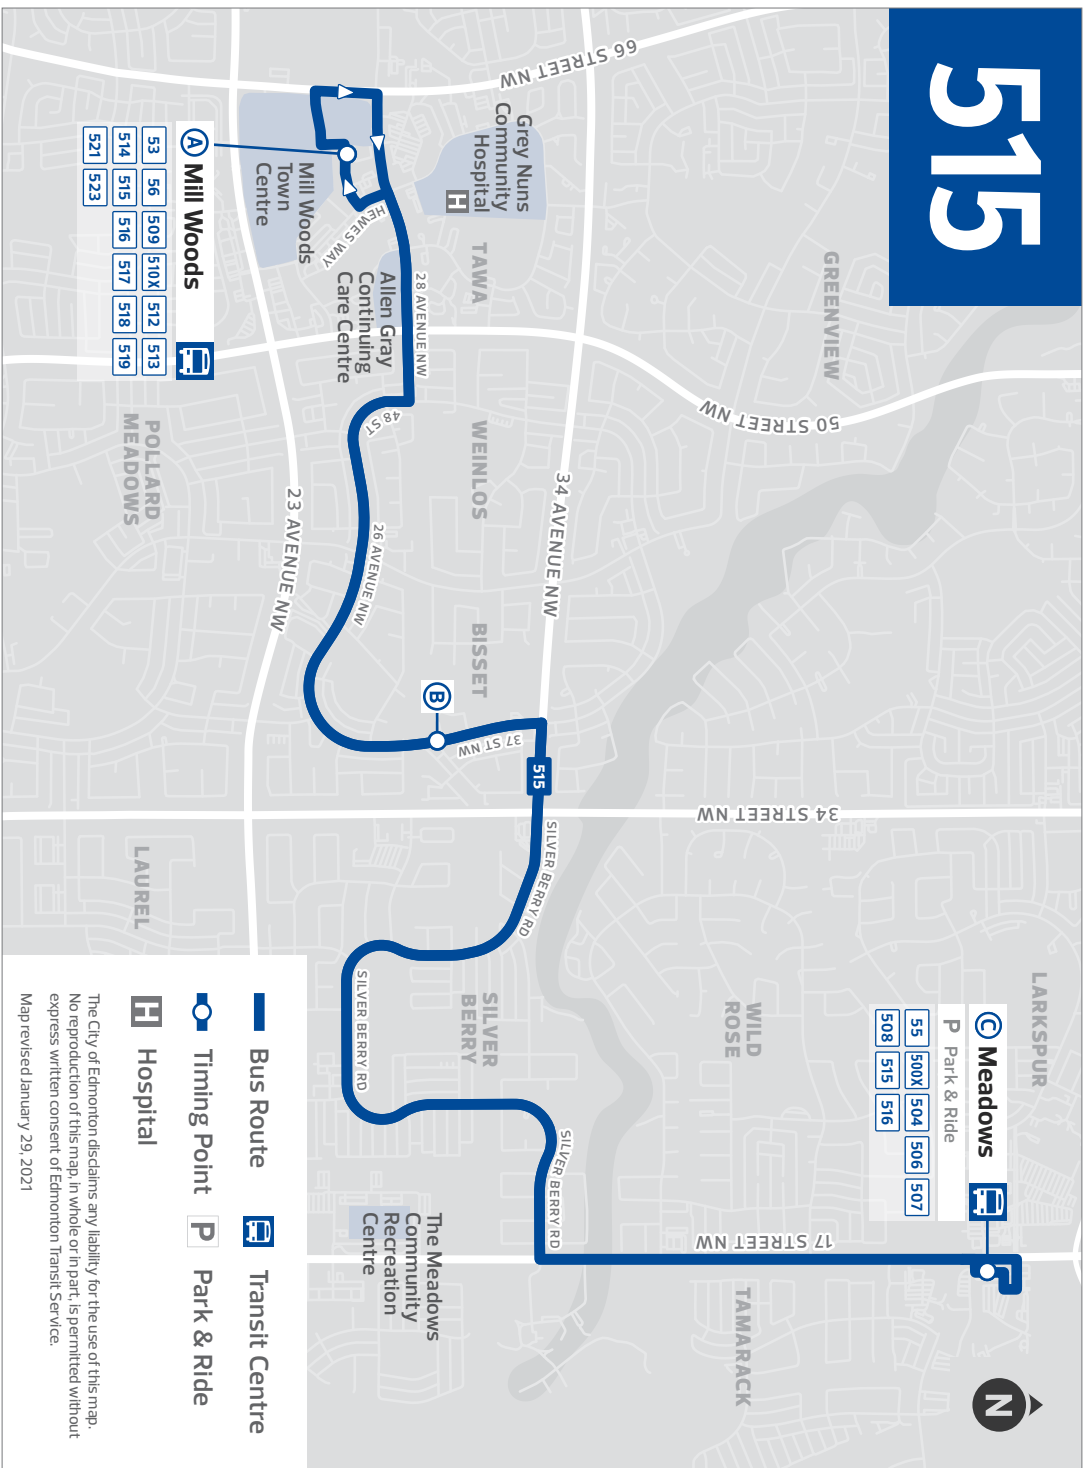

ETS Text & Ride

Text the bus stop number to 31100 or bus stop # [space] bus route # to receive your bus schedule by text message.

ETS BusLink

Call 780-496-1600 for information about when the next bus or LRT is scheduled to arrive.

Customer Service

For assistance with transit-related questions, call 311 to speak with an agent (7 am to 7 pm, 7 days/week. Closed on statutory holidays) or submit a request for assistance at edmonton.ca/311. If calling from outside Edmonton, dial 780-442-5311.

Transit Watch

Report unsafe behaviour and suspicious activity or packages to uniformed ETS staff, or call Transit Watch at 780-442-4900.

You can also discreetly send a text message to 780-442-4900 and a Transit Watch staff member will respond. They may also dispatch appropriate security staff, if needed.

TTY Service

Call 780-944-5555 for people with decreased hearing and/or speech abilities.

On Demand Transit

On Demand Transit (ODT) connects 30 neighbourhoods and 16 large seniors' residences to Edmonton's regular bus and LRT service. During the two-year pilot period, there is no fare payment collected when you board On Demand Transit shuttles. Instead, you pay your regular fare when you transfer to a regular bus or LRT. To book your ride:

- + Download the Edmonton On Demand Transit app
- + Visit edmonton.ca/ondemandtransit
- + Call 780-496-2400

515