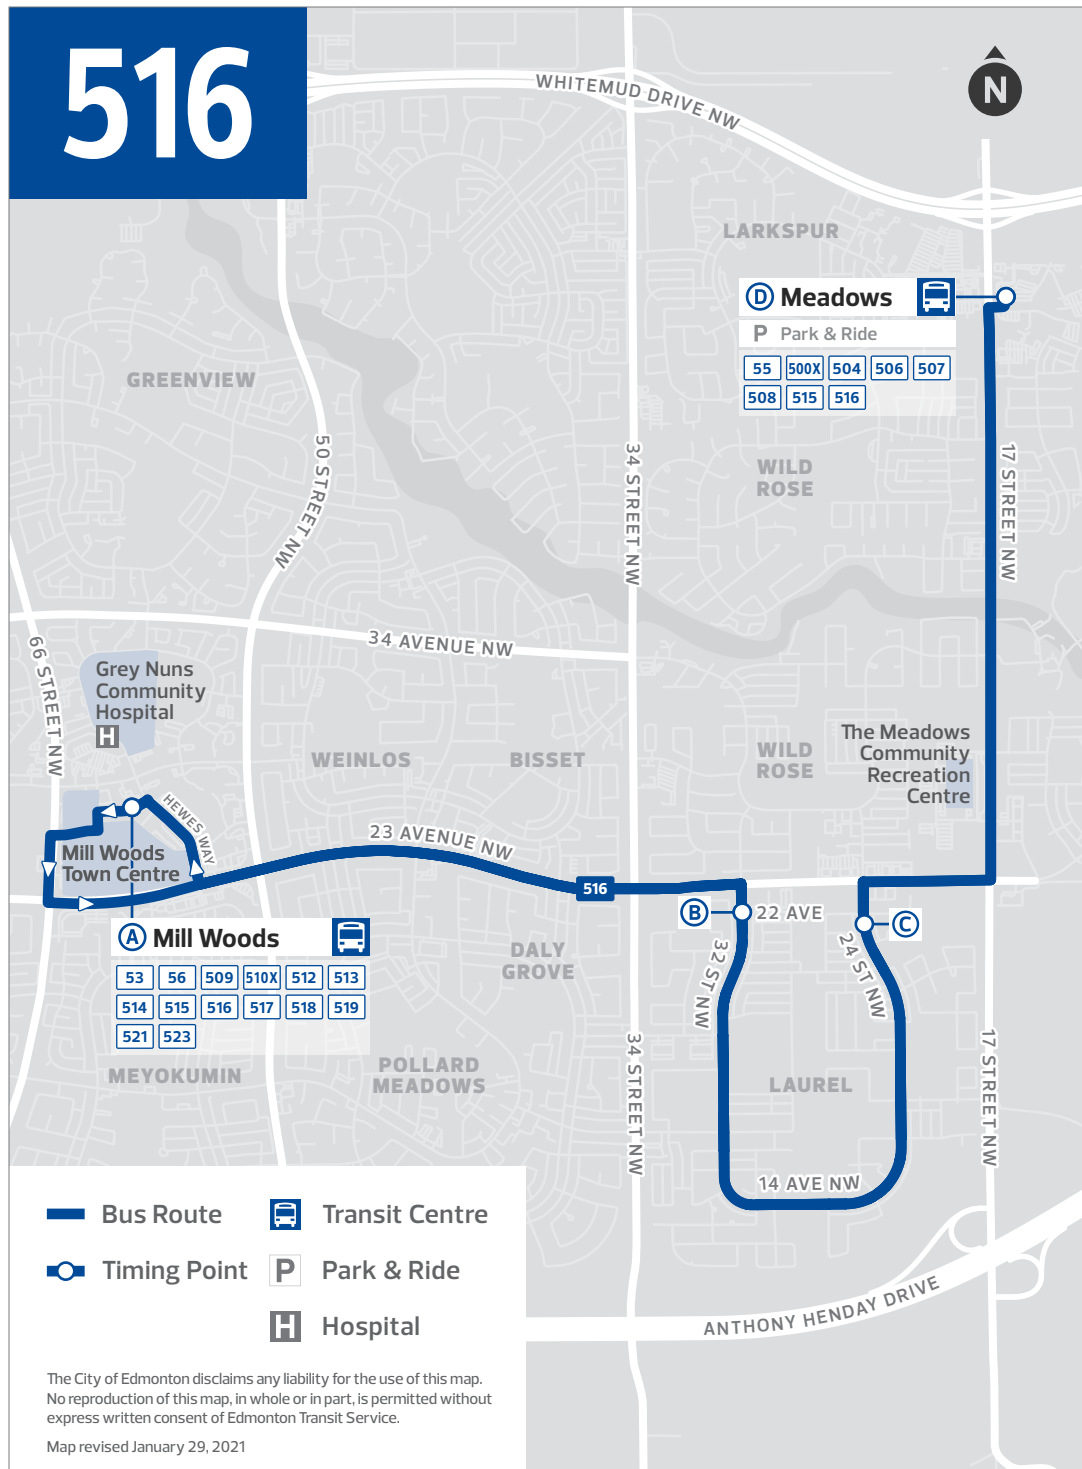

516

D Meadows

P Park & Ride

55 500X 504 506 507
508 515 516

A Mill Woods

53 56 509 510X 512 513
514 515 516 517 518 519
521 523

The City of Edmonton disclaims any liability for the use of this map. No reproduction of this map, in whole or in part, is permitted without express written consent of Edmonton Transit Service.

Map revised January 29, 2021

Reading the Schedule

To find the estimated times that a bus stops at a particular location, read down the column under that location.

To find the estimated times that a particular bus will stop at other locations, read across the row (left to right).

Reading across the row tells you the time required for the bus to travel between timing points.

Example

For the schedule below, to arrive at **102 St & MacDonald Drive** for **7:56 a.m.**, you will need to board the bus at **Capilano Transit Centre** no later than **7:35 a.m.**

- 1 ROUTE NUMBER
- 2 DAY OF THE WEEK
- 3 LOCATION / TIMING POINTS
- 4 MAP MARKERS

1		2 SUNDAY			
CAPILANO TO DOWNTOWN			CAPILANO TO DOWNTOWN		
3 Capilano TC	79 St & 106 Ave	102 St & MacDonald Dr	Capilano TC	79 St & 106 Ave	102 St & MacDonald Dr
4 A	B	C	A	B	C
5:35	5:43	5:56	5:20	5:28	5:41
5:55	6:03	6:16	5:35	5:43	5:56
6:15	6:23	6:36	5:50	5:58	6:11
6:35	6:43	6:56	6:05	6:13	6:26
6:55	7:03	7:16	6:20	6:28	6:41
7:15	7:23	7:36	6:35	6:43	6:56
7:35	7:43	7:56	6:50	6:58	7:11
7:55	8:03	8:16	7:05	7:13	7:26
8:15	8:23	8:36	7:25	7:33	7:46
8:35	8:43	8:56	7:45	7:53	8:06
8:55	9:03	9:17	8:05	8:13	8:26
9:15	9:25	9:39	8:25	8:33	8:46
9:35	9:44	9:58	8:45	8:53	9:06
9:55	10:05	10:19	9:05	9:13	9:26
10:15	10:24	10:38	9:25	9:33	9:46
10:35	10:45	10:59	9:45	9:53	10:06
10:50	10:59	11:13	10:05	10:13	10:26
11:05	11:15	11:29	10:25	10:33	10:46
11:20	11:30	11:43	10:45	10:53	11:06