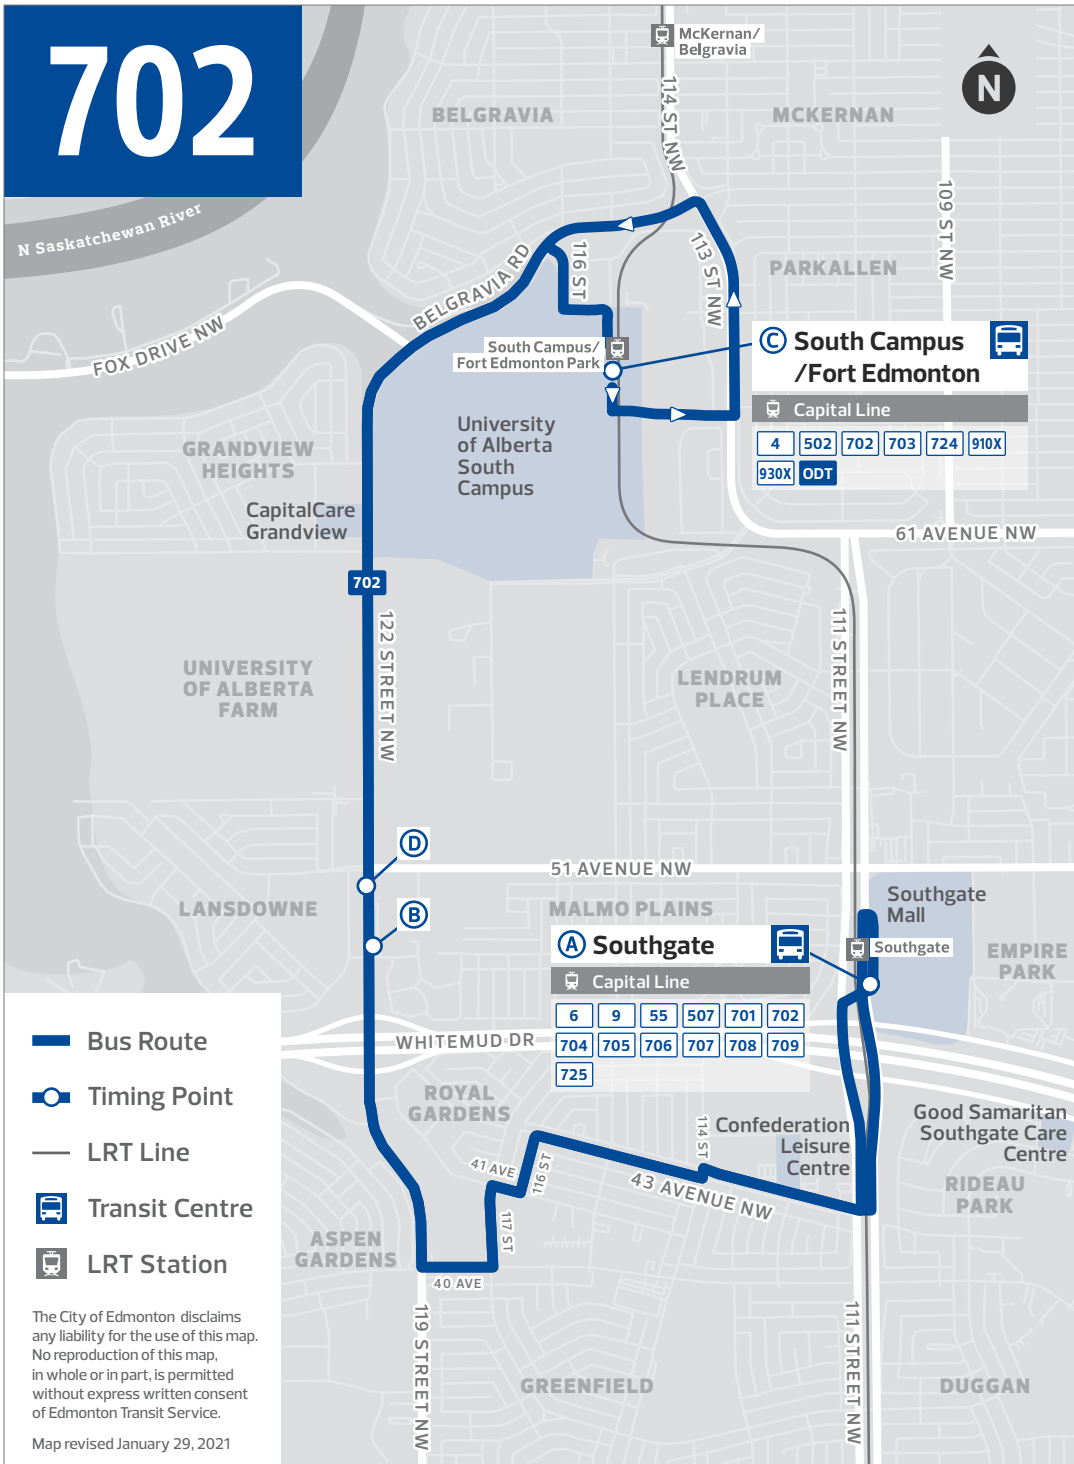

702

The City of Edmonton disclaims any liability for the use of this map. No reproduction of this map, in whole or in part, is permitted without express written consent of Edmonton Transit Service.

Map revised January 29, 2021

ETS Real-Time

Track your bus anywhere anytime from your phone or computer using these recommended real-time tools: edmonton.ca/realtime, Google Maps, Transit App

ETS Text & Ride

Text the bus stop number to 31100 or bus stop # [space] bus route # to receive your bus schedule by text message.

ETS BusLink

Call 780-496-1600 for information about when the next bus or LRT is scheduled to arrive.

Customer Service

For assistance with transit-related questions, call 311 to speak with an agent (7 am to 7 pm, 7 days/week. Closed on statutory holidays) or submit a request for assistance at edmonton.ca/311. If calling from outside Edmonton, dial 780-442-5311.

Transit Watch

Report unsafe behaviour and suspicious activity or packages to uniformed ETS staff, or call Transit Watch at 780-442-4900. You can also discreetly send a text message to 780-442-4900 and a Transit Watch staff member will respond. They may also dispatch appropriate security staff, if needed.

TTY Service

Call 780-944-5555 for people with decreased hearing and/or speech abilities.

On Demand Transit

On Demand Transit (ODT) connects 30 neighbourhoods and 16 large seniors' residences to Edmonton's regular bus and LRT service. During the two-year pilot period, there is no fare payment collected when you board On Demand Transit shuttles. Instead, you pay your regular fare when you transfer to a regular bus or LRT. To book your ride:

- + Download the Edmonton On Demand Transit app
- + Visit edmonton.ca/ondemandtransit
- + Call 780-496-2400

INFORMATION

702

SOUTHGATE
LANDSDOWNE
SOUTH CAMPUS/
FORT EDMONTON
PARK

Revised: June 27, 2021

Edmonton
Transit
Service