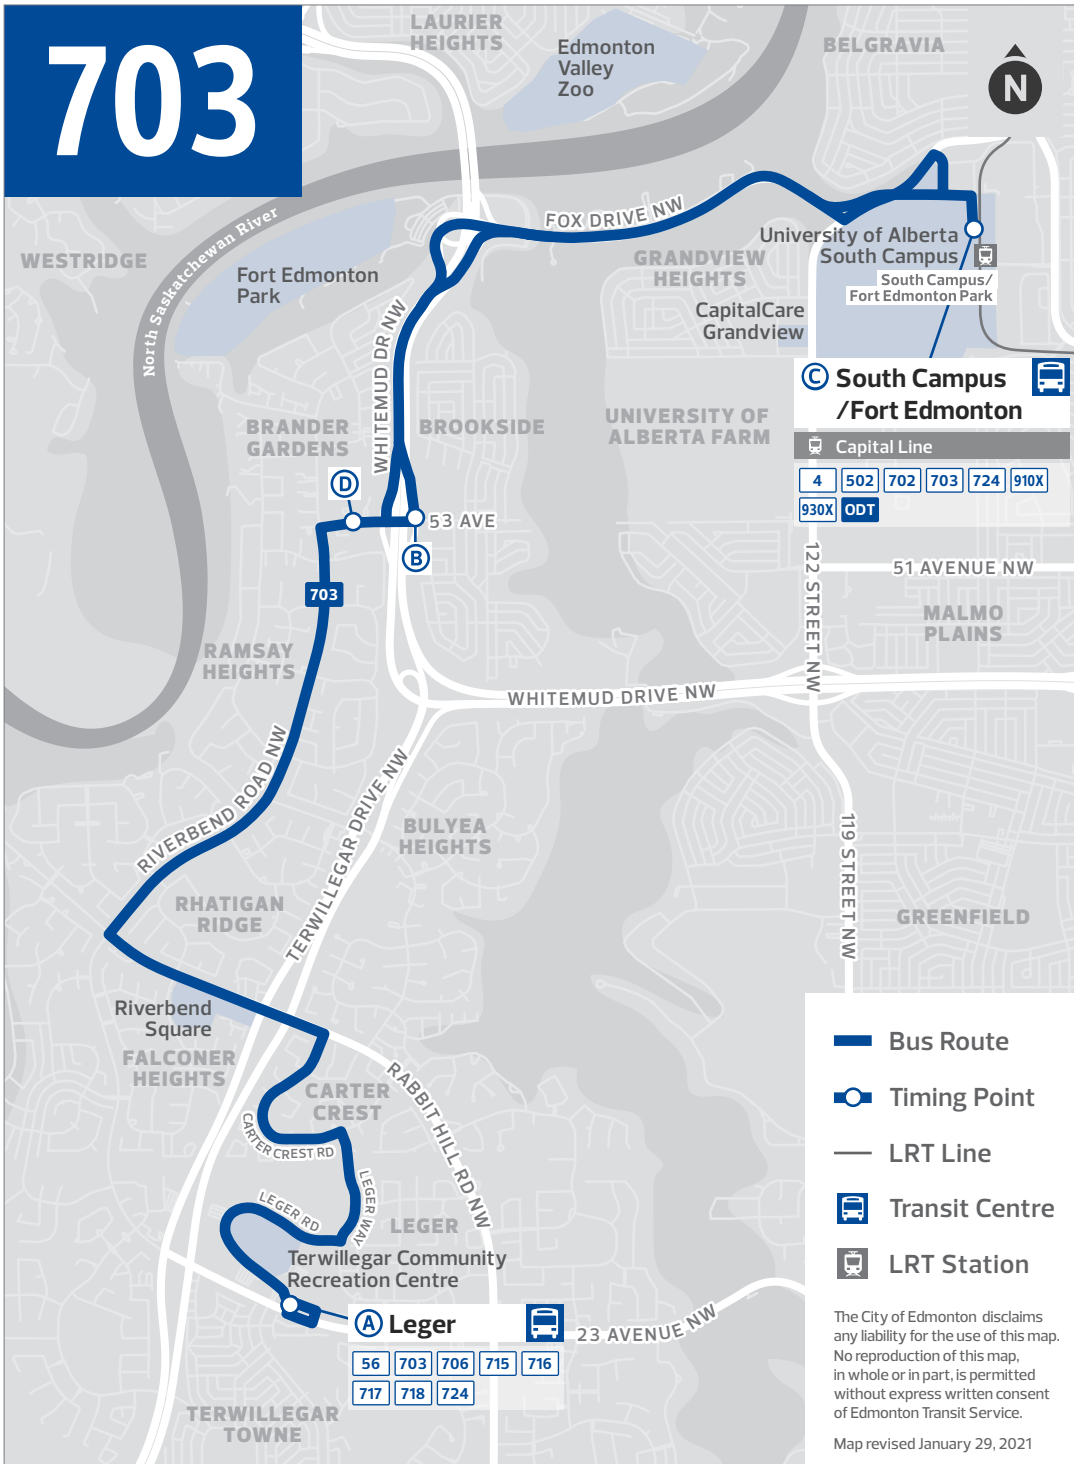

703

C South Campus /Fort Edmonton

Capital Line

4	502	702	703	724	910X
930X	ODT				

- Bus Route
- Timing Point
- LRT Line
- Transit Centre
- LRT Station

The City of Edmonton disclaims any liability for the use of this map. No reproduction of this map, in whole or in part, is permitted without express written consent of Edmonton Transit Service.

Map revised January 29, 2021

ETS Real-Time
Track your bus anywhere anytime from your phone or computer using these recommended real-time tools: edmonton.ca/realtime, Google Maps, Transit App

ETS Text & Ride
Text the bus stop number to 31100 or bus stop # [space] bus route # to receive your bus schedule by text message.

Reading across the row tells you the time required for the bus to travel between timing points.

Example

For the schedule below, to arrive at 102 St & MacDonald Drive for 7:56 a.m., you will need to board the bus at Capilano Transit Centre no later than 7:35 a.m.

- ① ROUTE NUMBER
- ② DAY OF THE WEEK
- ③ LOCATION / TIMING POINTS
- ④ MAP MARKERS

① 1	② SUNDAY					
	CAPILANO TO DOWNTOWN			CAPILANO TO DOWNTOWN		
③	Capilano TC	79 St & 106 Ave	102 St & MacDonald Dr	Capilano TC	79 St & 106 Ave	102 St & MacDonald Dr
④	A	B	C	A	B	C
	5:35	5:43	5:56	5:20	5:28	5:41
	5:55	6:03	6:16	5:35	5:43	5:56
	6:15	6:23	6:36	5:50	5:58	6:11
	6:35	6:43	6:56	6:05	6:13	6:26
	6:55	7:03	7:16	6:20	6:28	6:41
	7:15	7:23	7:36	6:35	6:43	6:56
	7:35	7:43	7:56	6:50	6:58	7:11
	7:55	8:03	8:16	7:05	7:13	7:26
	8:15	8:23	8:36	7:25	7:33	7:46
	8:35	8:43	8:56	7:45	7:53	8:06
	8:55	9:03	9:17	8:05	8:13	8:26
	9:15	9:25	9:39	8:25	8:33	8:46
	9:35	9:44	9:58	8:45	8:53	9:06
	9:55	10:05	10:19	9:05	9:13	9:26
	10:15	10:24	10:38	9:25	9:33	9:46
	10:35	10:45	10:59	9:45	9:53	10:06
	10:50	10:59	11:13	10:05	10:13	10:26
	11:05	11:15	11:29	10:25	10:33	10:46
	11:20	11:30	11:43	10:45	10:53	11:06