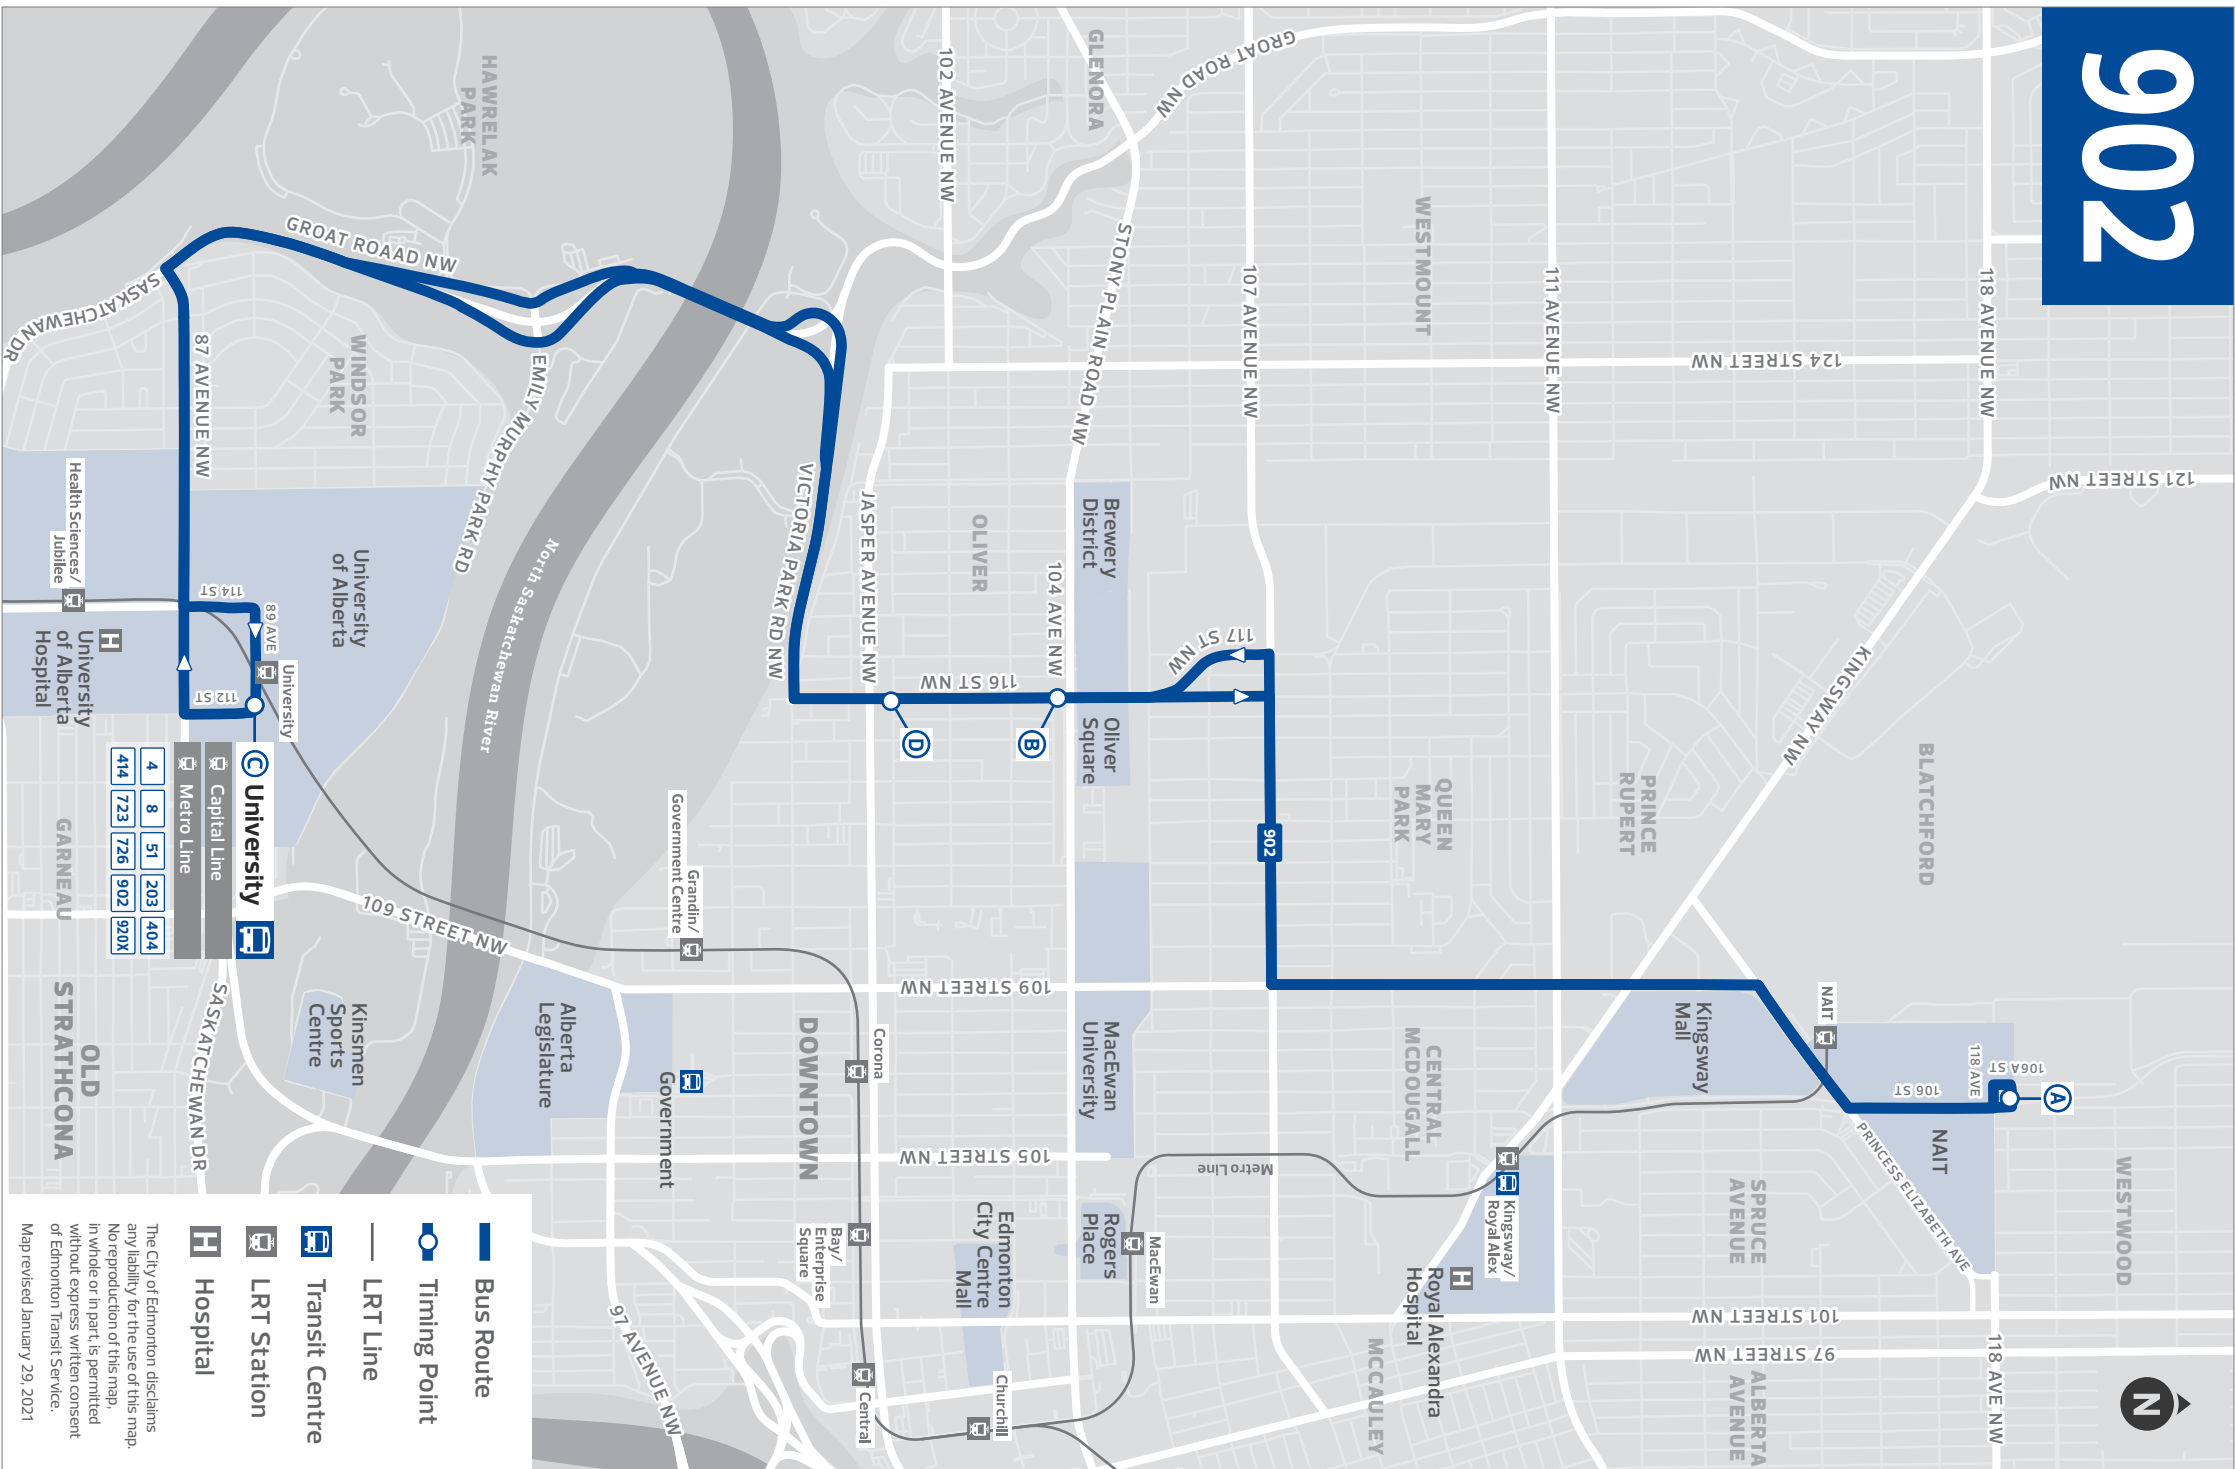

TIMING POINTS

902

SATURDAY

NAIT TO UNIVERSITY			UNIVERSITY TO NAIT		
NAIT Loop	116 St & 104 Ave	University TC	University TC	116 St & Jasper Ave	NAIT Loop
A	B	C	C	D	A
7:25	7:38	7:51	6:41	6:55	7:10
8:25	8:38	8:51	7:41	7:55	8:10
8:55	9:09	9:24	8:41	8:55	9:11
9:25	9:39	9:54	9:11	9:26	9:42
9:55	10:09	10:24	9:41	9:56	10:12
10:25	10:39	10:54	10:11	10:26	10:42
10:55	11:09	11:24	10:41	10:56	11:12
11:25	11:39	11:54	11:11	11:26	11:42
11:55	12:09	12:24	11:41	11:56	12:12
12:25	12:39	12:54	12:11	12:26	12:42
12:55	1:09	1:24	12:41	12:56	1:12
1:25	1:39	1:54	1:11	1:26	1:42
1:55	2:09	2:24	1:41	1:56	2:12
2:25	2:39	2:54	2:11	2:26	2:42
2:55	3:09	3:24	2:41	2:56	3:12
3:25	3:39	3:54	3:11	3:26	3:42
3:55	4:09	4:24	3:41	3:56	4:12
4:25	4:39	4:54	4:11	4:26	4:42
4:55	5:08	5:21	4:41	4:56	5:11
5:25	5:38	5:51	5:11	5:25	5:40
5:55	6:08	6:21	5:41	5:55	6:10
6:25	6:38	6:51	6:11	6:25	6:40
6:55	7:08	7:21	6:41	6:55	7:10

TIMING POINTS

902

SUNDAY

NAIT TO UNIVERSITY			UNIVERSITY TO NAIT		
NAIT Loop	116 St & 104 Ave	University TC	University TC	116 St & Jasper Ave	NAIT Loop
A	B	C	C	D	A
10:02	10:16	10:30	10:16	10:30	10:45
10:32	10:46	11:00	10:46	11:00	11:15
EVERY 30 MINUTES UNTIL			EVERY 30 MINUTES UNTIL		
5:02	5:15	5:27	4:46	5:00	5:14
5:30	5:43	5:55	5:16	5:29	5:43
6:00	6:13	6:25	5:46	5:59	6:13
6:30	6:43	6:55	6:16	6:29	6:43
			6:46	6:59	7:13

- + Download the Edmonton On Demand Transit app
- + Visit edmonton.ca/ondemandtransit
- + Call 780-496-2400

INFORMATION

902

NAIT
OLIVER SQUARE
UNIVERSITY

Revised: June 27, 2021

Edmonton
Transit
Service

Edmonton

902

The City of Edmonton disclaims any liability for the use of this map. No reproduction of this map, in whole or in part, is permitted without express written consent of Edmonton Transit Service.

Map revised January 29, 2021