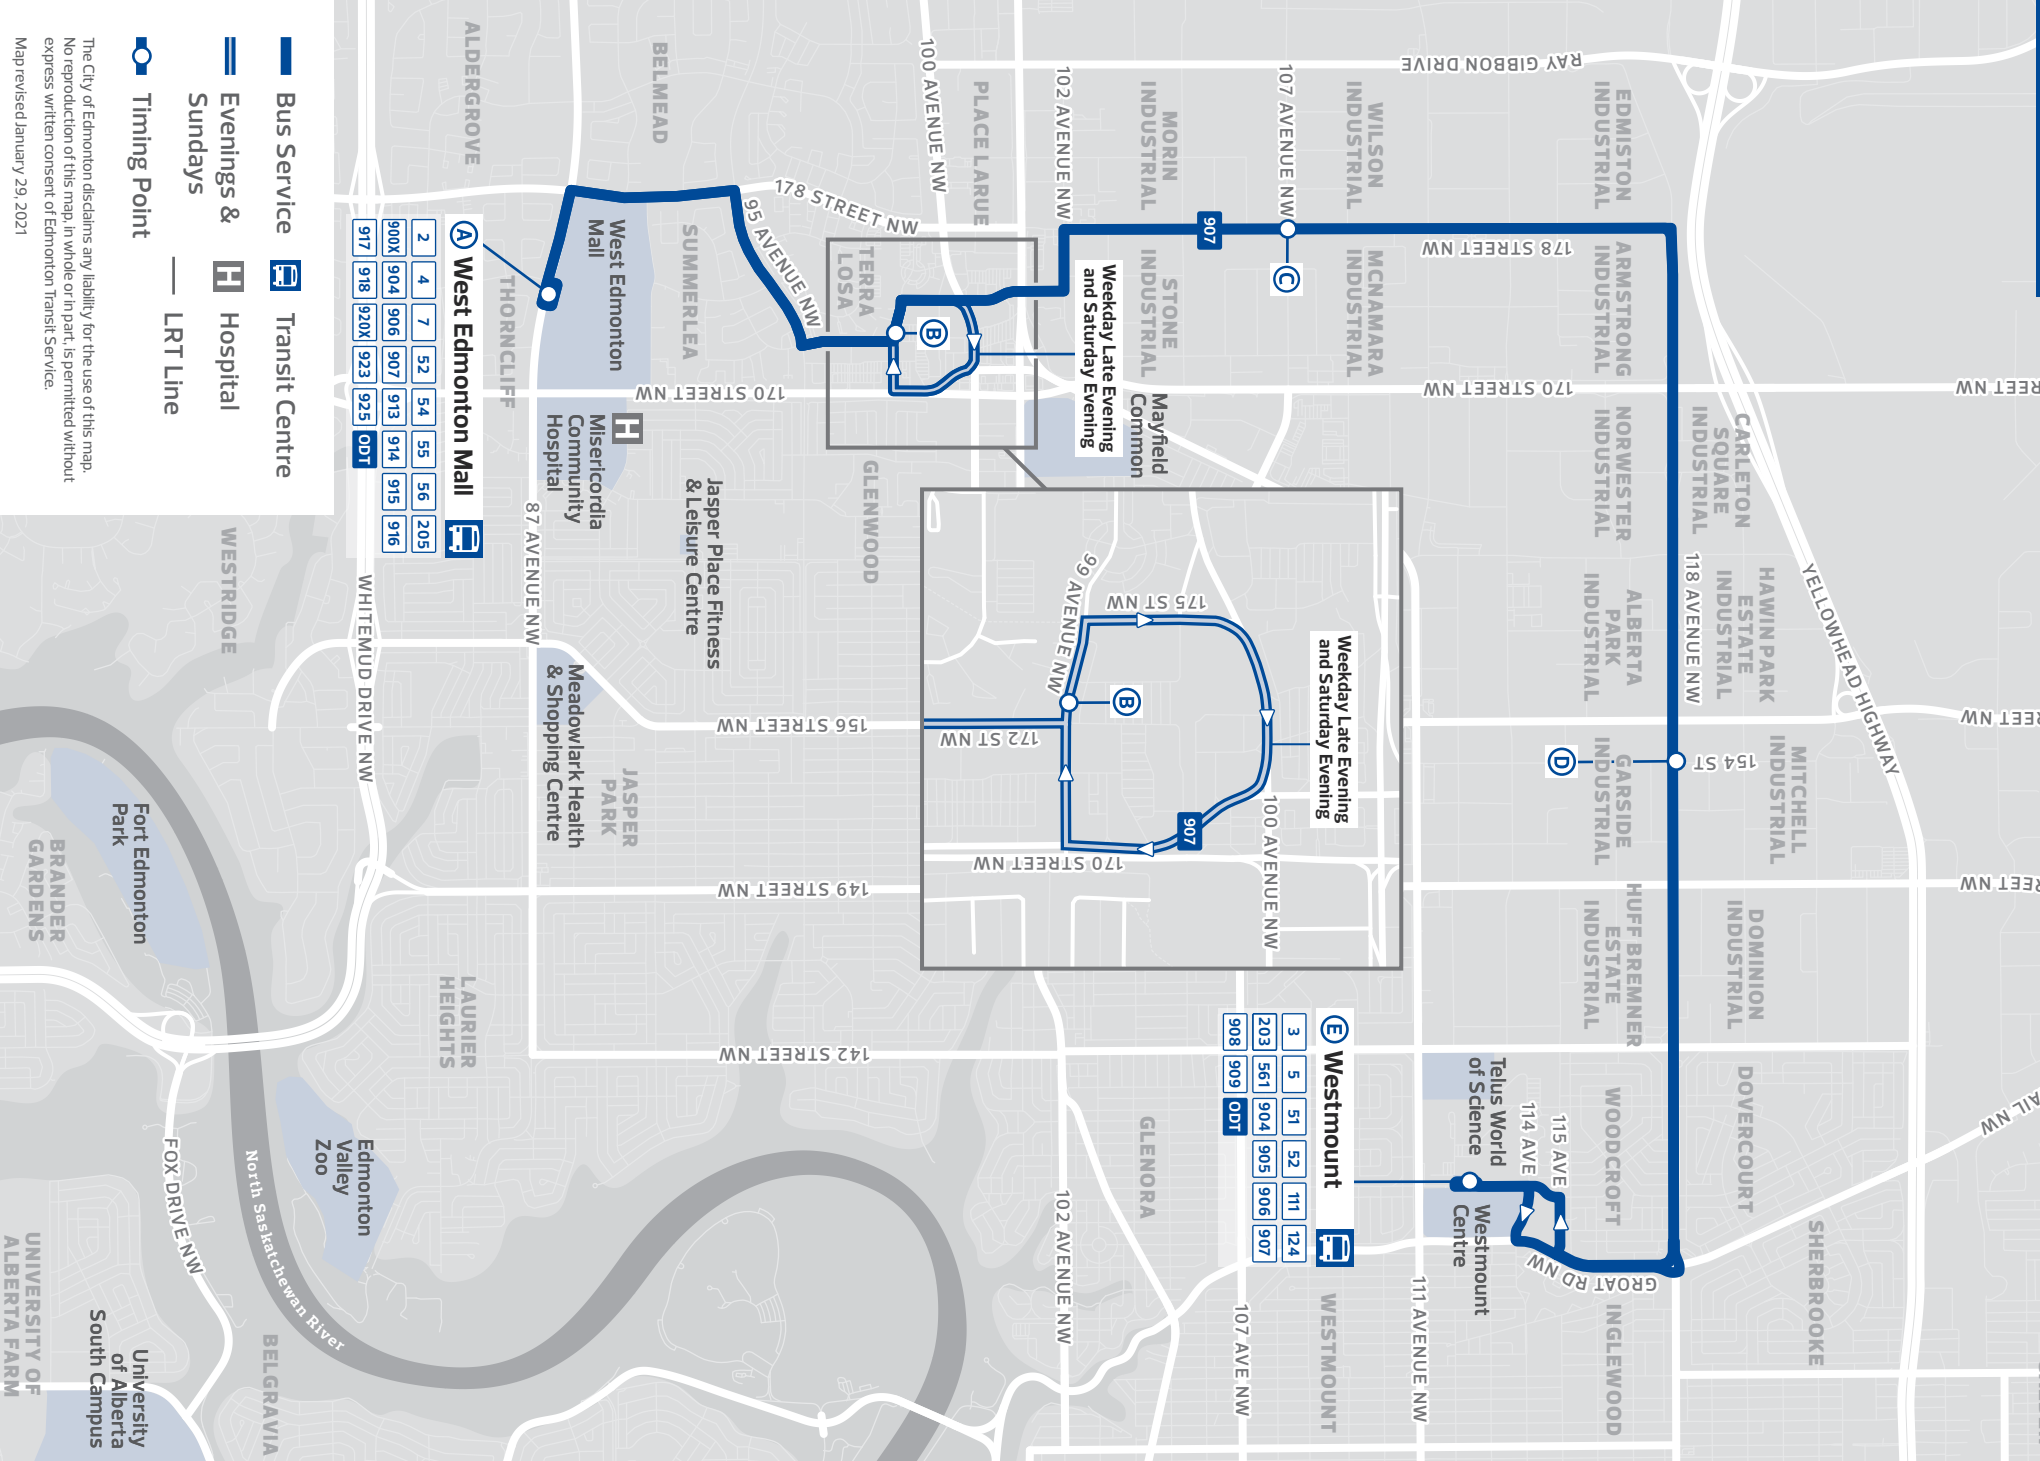

907

MONDAY TO FRIDAY

907

WEST EDM MALL TO WESTMOUNT					WESTMOUNT TO WEST EDM MALL				
West Edm Mall TC	178 St & 107 Ave	154 St & 118 Ave	Westmount TC	172 St & 99 Ave	Westmount TC	154 St & 118 Ave	178 St & 107 Ave	172 St & 99 Ave	West Edm Mall TC
A	C	D	E	B	E	D	C	B	A
5:30	5:43	5:55	6:03		5:37	5:45	5:52		6:07
6:00	6:13	6:25	6:33		6:07	6:15	6:22		6:38
6:20	6:33	6:45	6:53		6:37	6:45	6:52		7:09
6:40	6:55	7:07	7:15		6:58	7:06	7:13		7:30
7:00	7:15	7:27	7:35		7:18	7:26	7:33		7:50
7:20	7:35	7:47	7:55		7:38	7:46	7:53		8:10
7:40	7:55	8:07	8:15		7:58	8:06	8:13		8:30
8:00	8:15	8:27	8:35		8:18	8:26	8:33		8:50
8:30	8:45	8:57	9:05		8:38	8:46	8:53		9:09
9:00	9:13	9:25	9:33		9:08	9:16	9:23		9:38
9:30	9:43	9:55	10:03		9:37	9:45	9:52		10:07
10:00	10:13	10:25	10:33		10:07	10:15	10:22		10:37
10:30	10:43	10:55	11:03		10:37	10:45	10:52		11:07
11:00	11:13	11:25	11:33		11:07	11:15	11:22		11:37
11:30	11:43	11:55	12:03		11:37	11:45	11:52		12:07
12:00	12:13	12:25	12:33		12:07	12:15	12:22		12:37
12:30	12:43	12:55	1:03		12:37	12:45	12:52		1:07
1:00	1:13	1:25	1:33		1:07	1:15	1:22		1:37
1:30	1:43	1:55	2:03		1:37	1:45	1:52		2:07
2:00	2:13	2:25	2:33		2:07	2:15	2:22		2:37
2:30	2:43	2:55	3:03		2:37	2:45	2:52		3:08
3:00	3:15	3:29	3:37		3:07	3:15	3:22		3:40
3:20	3:35	3:49	3:57		3:40	3:48	3:55		4:13
3:40	3:55	4:09	4:17		4:00	4:08	4:15		4:33
4:00	4:15	4:29	4:37		4:20	4:28	4:35		4:53
4:20	4:35	4:49	4:57		4:40	4:48	4:55		5:13
4:40	4:55	5:09	5:17		5:00	5:08	5:15		5:33
5:00	5:15	5:29	5:37		5:20	5:28	5:35		5:53
5:20	5:35	5:49	5:57		5:40	5:48	5:55		6:13
5:40	5:55	6:09	6:17		6:10	6:18	6:25		6:42
6:00	6:15	6:29	6:36		6:39	6:46	6:53		7:09
6:30	6:45	6:59	7:06		7:09	7:16	7:23		7:39
7:00	7:15	7:29	7:36		7:39	7:46	7:53		8:09
7:30	7:45	7:59	8:06		8:09	8:16	8:23		8:39
8:00	8:15	8:29	8:36		8:39	8:46	8:53		9:09
8:30	8:45	8:59	9:06		9:09	9:16	9:23		9:39
9:00	9:15	9:29	9:36		9:39	9:46	9:53		10:09
9:30	9:45	9:59	10:06		10:09	10:16	10:23		10:39
10:00	10:13	10:27	10:34					11:07	11:14
11:00									

Bold text indicates p.m. time. TC = Transit Centre. Subject to change without notice.