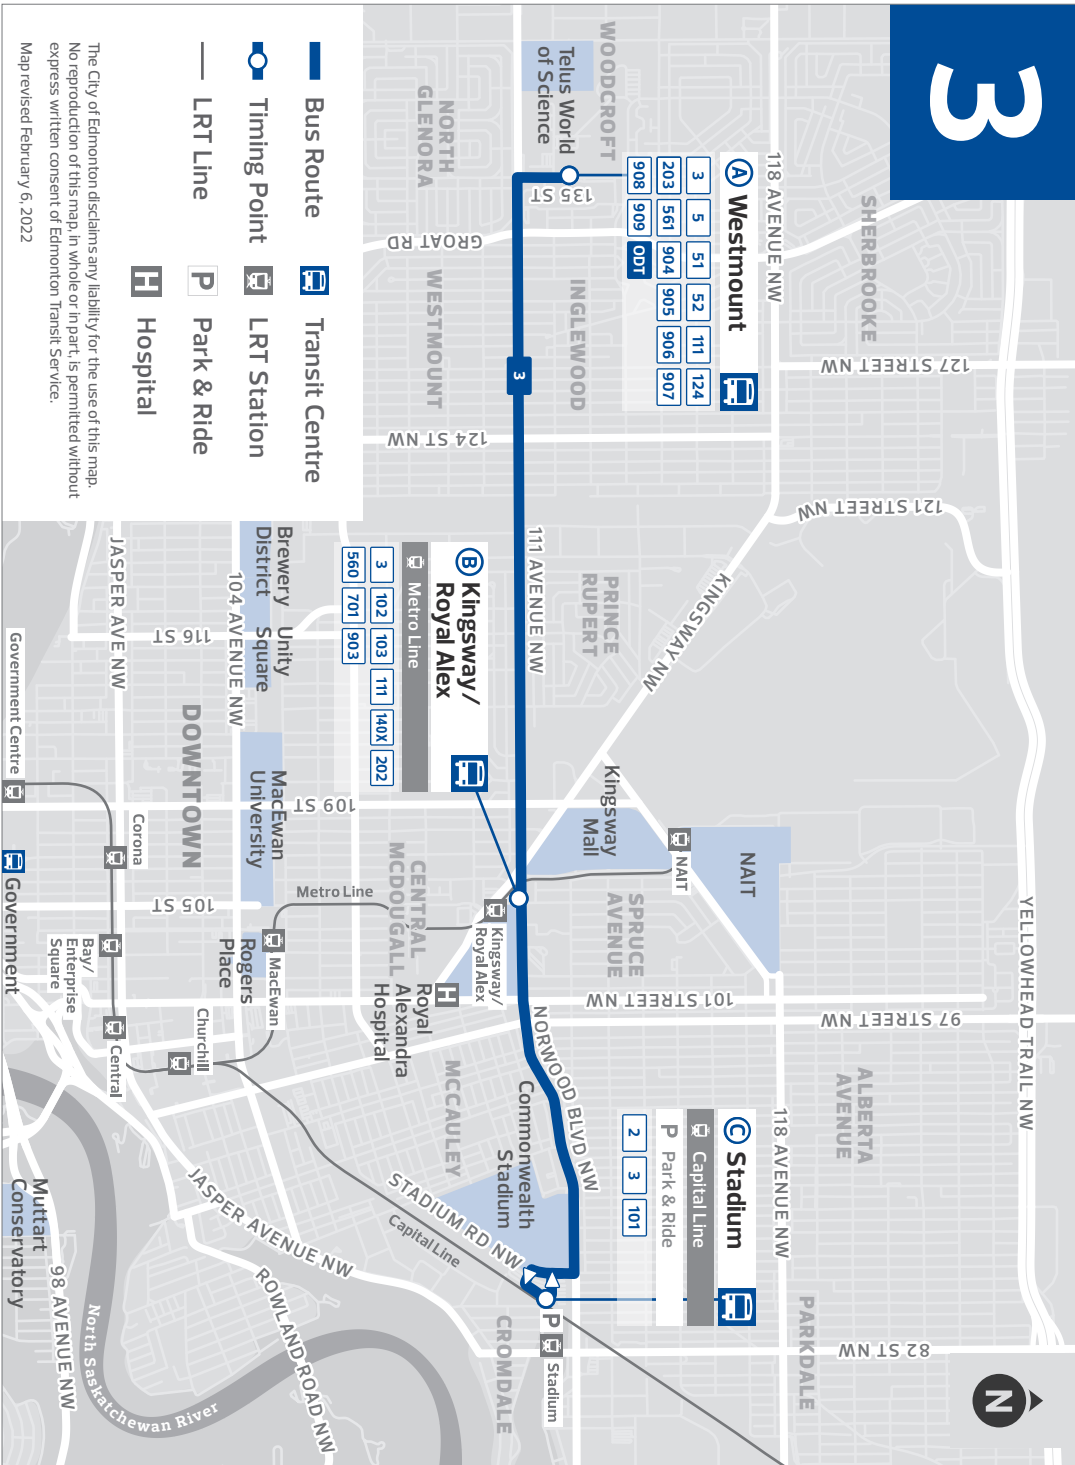

The City of Edmonton disclaims any liability for the use of this map. No reproduction of this map, in whole or in part, is permitted without express written consent of Edmonton Transit Service.

Map revised February 6, 2022

TIMING POINTS

3 SATURDAY		
WESTMOUNT TO STADIUM		
Westmount TC	Kingsway/Royal Alex TC	Stadium TC
A → B → C		
5:51	6:00	6:07
6:11	6:20	6:27
6:31	6:40	6:47
6:51	7:00	7:07
7:11	7:20	7:27
7:31	7:40	7:47
7:51	8:00	8:07
8:06	8:15	8:22
8:21	8:30	8:37
8:36	8:45	8:52
8:51	9:00	9:08
9:06	9:16	9:24
9:21	9:31	9:39
9:36	9:46	9:54
9:51	10:01	10:09
10:06	10:16	10:24
- EVERY 15 MINUTES UNTIL -		
4:06	4:16	4:24
4:21	4:31	4:39
4:36	4:46	4:54
4:51	5:01	5:08
5:06	5:15	5:22
5:21	5:30	5:37
5:36	5:45	5:52
5:51	6:00	6:07
6:06	6:15	6:22
6:21	6:30	6:37
6:36	6:45	6:52
6:51	7:00	7:07
7:06	7:15	7:22
7:26	7:35	7:42
7:46	7:55	8:02
8:06	8:15	8:22
8:26	8:35	8:42
8:46	8:55	9:02
9:06	9:15	9:22
9:26	9:35	9:42
9:46	9:55	10:02
10:06	10:15	10:22
10:26	10:35	10:42
10:46	10:55	11:02
11:06	11:15	11:22
11:26	11:35	11:42
11:46	11:55	12:02
12:06	12:15	12:22

TIMING POINTS

3 SUNDAY		
WESTMOUNT TO STADIUM		
Westmount TC	Kingsway/Royal Alex TC	Stadium TC
A → B → C		
5:50	5:59	6:05
6:10	6:19	6:25
6:30	6:39	6:45
6:50	6:59	7:05
7:10	7:19	7:25
7:30	7:39	7:45
7:50	7:59	8:05
8:10	8:19	8:25
8:30	8:39	8:45
8:50	8:59	9:05
9:10	9:19	9:25
9:30	9:40	9:47
9:50	10:00	10:07
10:05	10:15	10:22
10:20	10:30	10:37
10:35	10:45	10:52
- EVERY 15 MINUTES UNTIL -		
3:50	4:00	4:07
4:05	4:15	4:22
4:20	4:30	4:37
4:35	4:45	4:52
4:50	5:00	5:07
5:05	5:15	5:22
5:20	5:30	5:37
5:35	5:45	5:52
5:50	6:00	6:07
6:05	6:15	6:22
6:20	6:30	6:37
6:35	6:45	6:52
6:50	7:00	7:07
7:05	7:15	7:22
7:20	7:30	7:37
7:40	7:50	7:57
8:00	8:10	8:17
8:20	8:30	8:37
8:40	8:50	8:57
9:00	9:10	9:17
9:20	9:30	9:37
9:40	9:50	9:57
10:00	10:10	10:17
10:20	10:30	10:37
10:40	10:50	10:57
11:00	11:10	11:17
11:20	11:30	11:37
11:40	11:50	11:57
12:00	12:10	12:17