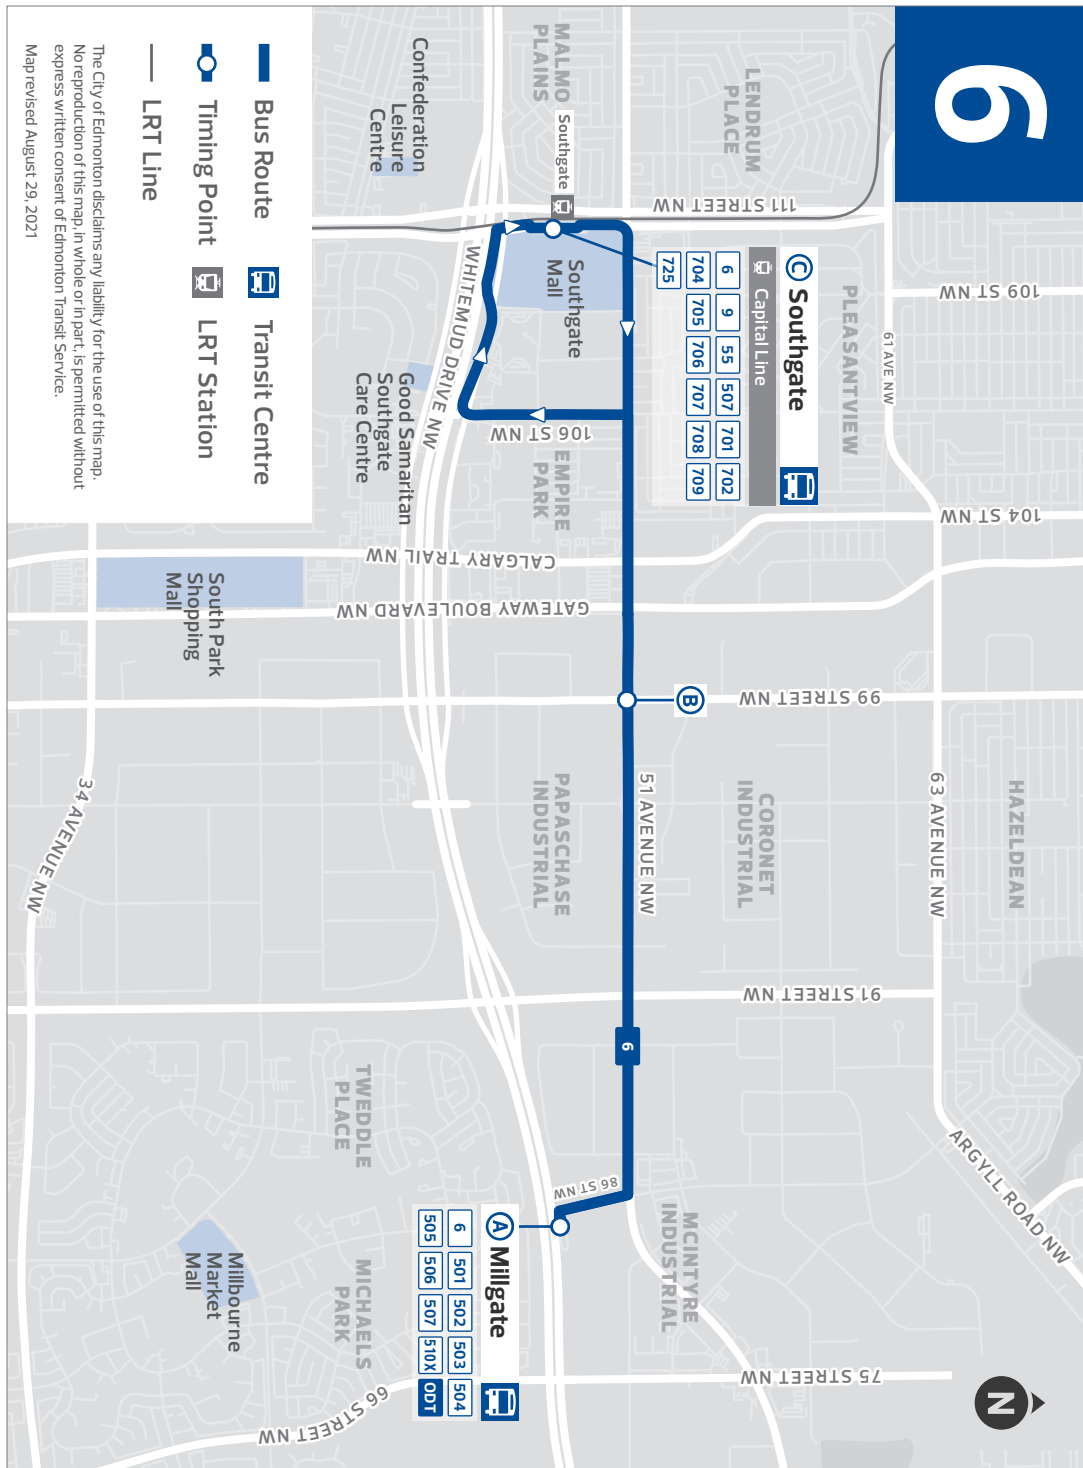

6			SUNDAY		
SOUTHGATE TO MILLGATE			SOUTHGATE TO MILLGATE		
Southgate TC	99 St & 51 Ave	Millgate TC	Southgate TC	99 St & 51 Ave	Millgate TC
C	B	A	C	B	A
6:19	6:25	6:31	5:26	5:32	5:38
6:39	6:45	6:51	5:40	5:46	5:52
6:59	7:05	7:11	5:55	6:01	6:07
7:19	7:25	7:31	6:10	6:16	6:22
7:39	7:45	7:51	6:25	6:31	6:37
7:59	8:05	8:11	6:40	6:46	6:52
8:19	8:25	8:31	7:02	7:08	7:14
8:39	8:45	8:51	7:22	7:28	7:34
8:58	9:05	9:11	7:42	7:48	7:54
9:18	9:25	9:31	8:02	8:08	8:14
9:38	9:45	9:51	8:22	8:28	8:34
9:56	10:03	10:09	8:42	8:48	8:54
10:11	10:18	10:24	9:02	9:08	9:14
10:26	10:33	10:39	9:22	9:28	9:34
10:41	10:48	10:54	9:42	9:48	9:54
10:56	11:03	11:09	10:02	10:08	10:14
11:11	11:18	11:24	10:22	10:28	10:34
11:26	11:33	11:39	10:42	10:48	10:54
11:41	11:48	11:54	11:02	11:08	11:14
11:56	12:03	12:09	11:22	11:28	11:34
12:11	12:18	12:24	11:42	11:48	11:54
12:26	12:33	12:39	12:02	12:08	12:14
12:41	12:48	12:54			
12:56	1:03	1:09			
1:11	1:18	1:24			
1:26	1:33	1:39			
1:41	1:48	1:54			
1:56	2:03	2:09			
2:11	2:18	2:24			
2:26	2:33	2:39			
2:41	2:48	2:54			
2:56	3:03	3:09			
3:11	3:18	3:24			
3:26	3:33	3:39			
3:41	3:48	3:54			
3:56	4:03	4:09			
4:11	4:18	4:24			
4:26	4:33	4:39			
4:41	4:48	4:54			
4:57	5:03	5:09			
5:11	5:17	5:23			

CONTINUED ON NEXT PANEL

Bold text indicates p.m. time

TC = Transit Centre

The City of Edmonton disclaims any liability for the use of this map. No reproduction of this map, in whole or in part, is permitted without express written consent of Edmonton Transit Service. Map revised August 29, 2021

TIMING POINTS

ETS Real-Time

Track your bus anywhere anytime from your phone or computer using these recommended real-time tools: edmonton.ca/RealTime, Google Maps, third-party Transit app

ETS Text & Ride