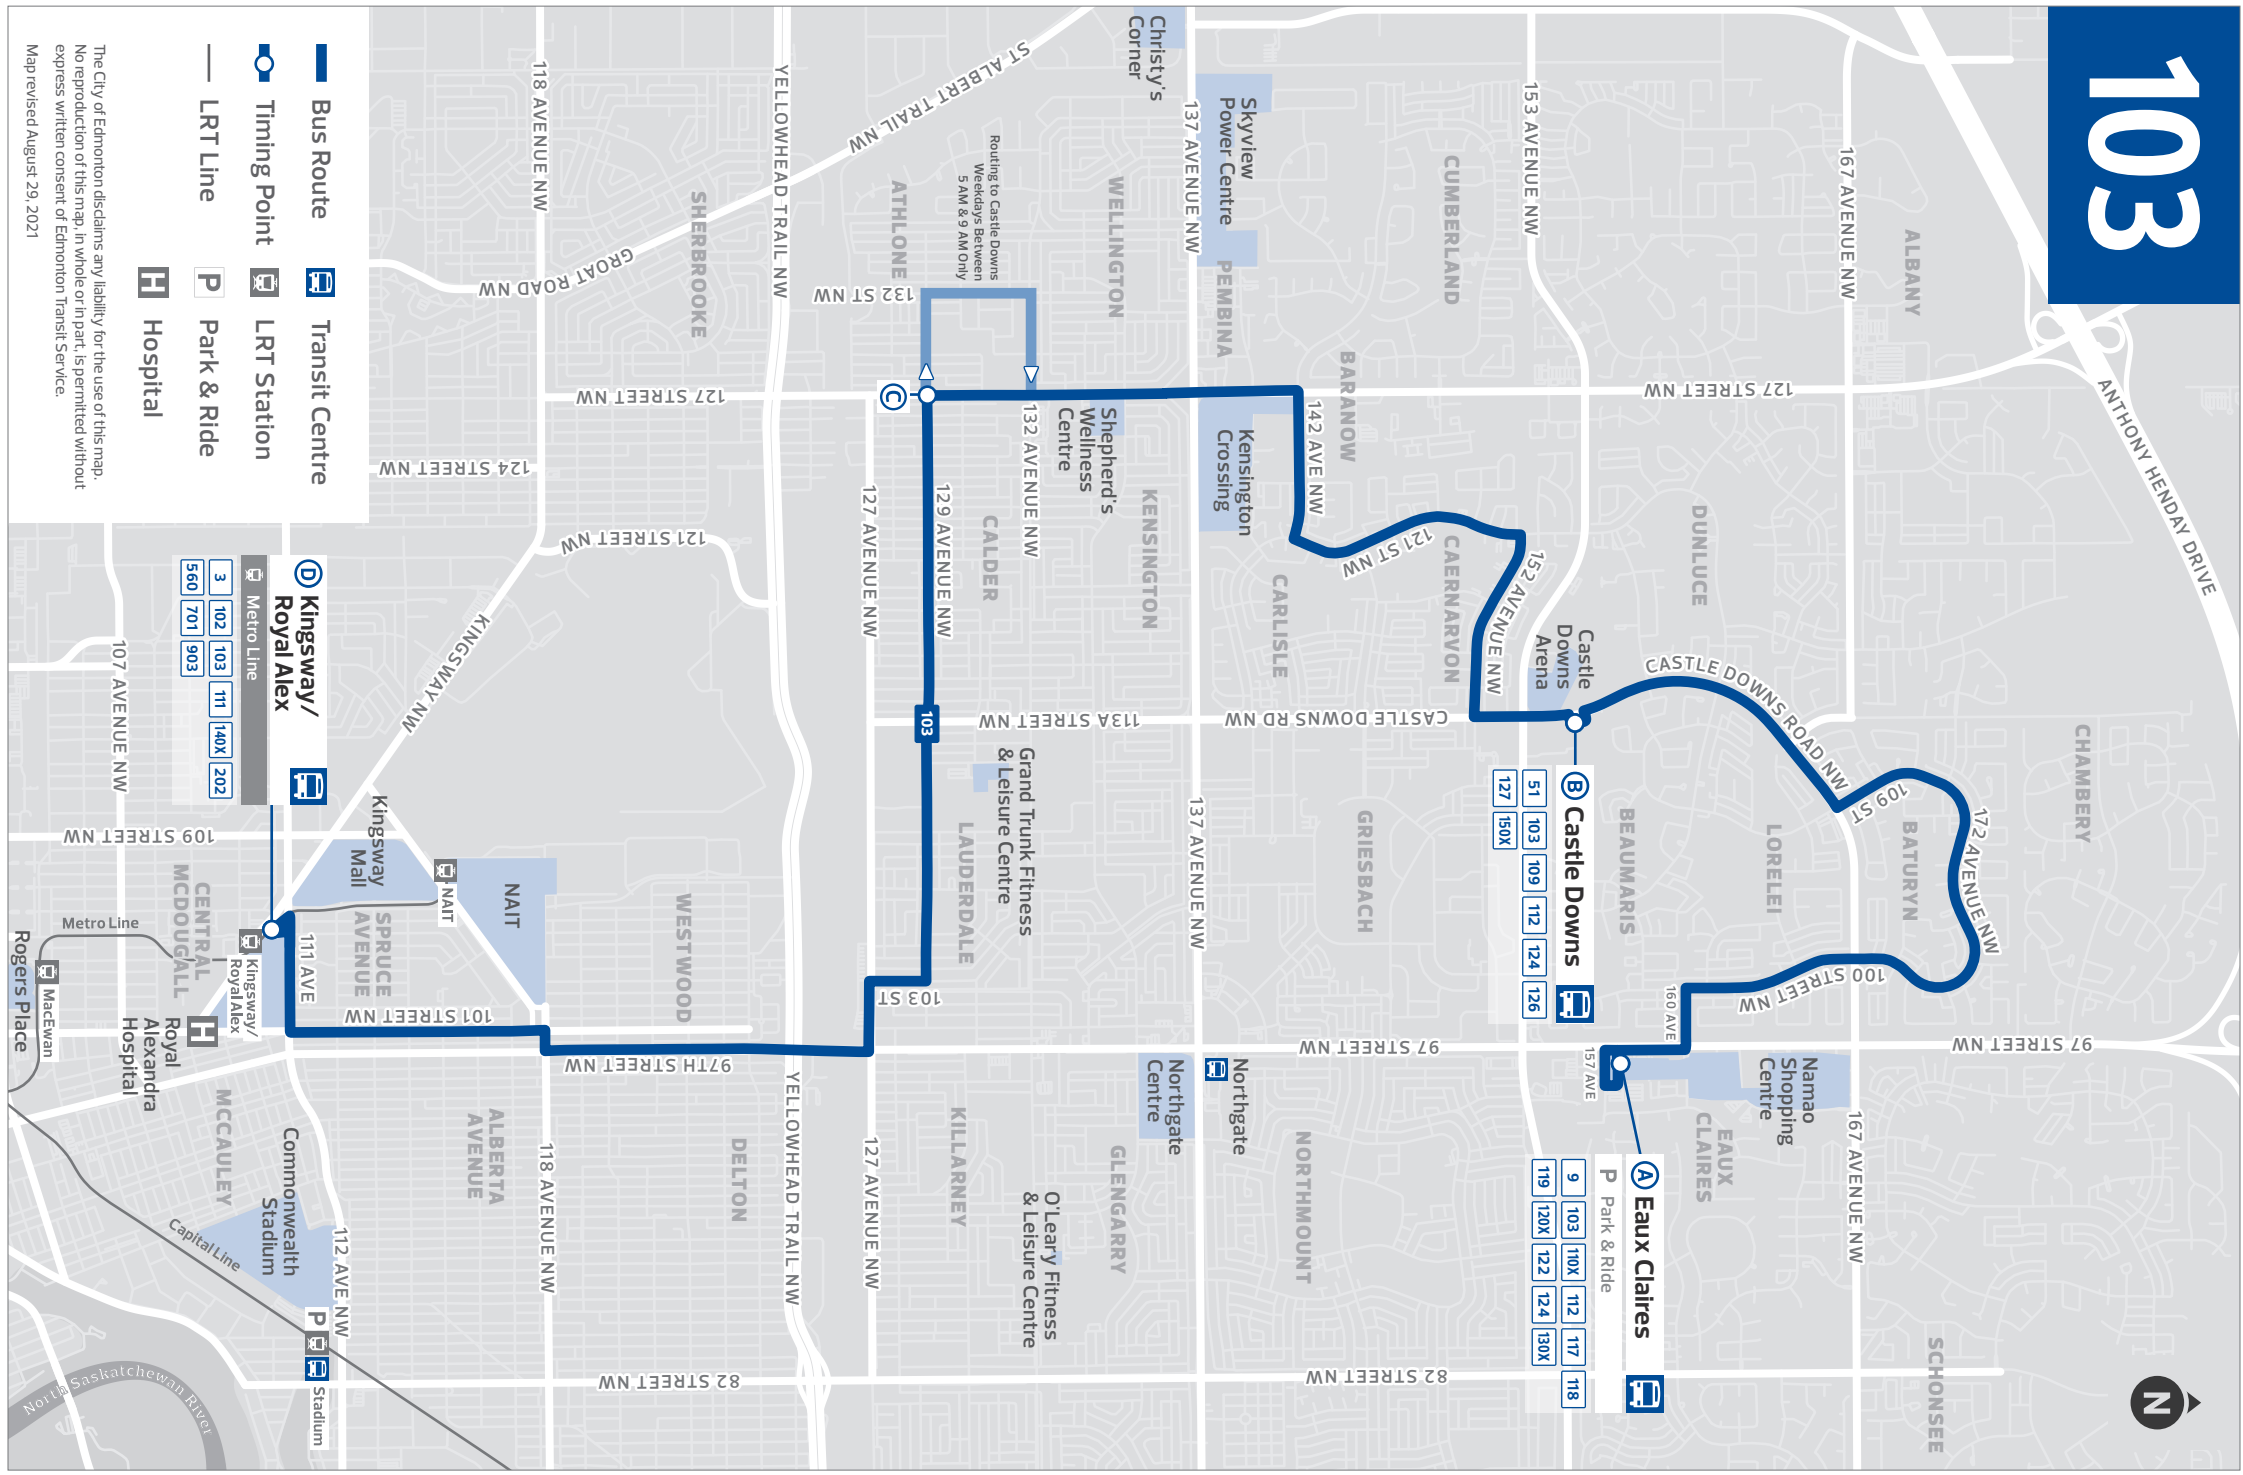

## INFORMATION

Edmonton Transit Service

- Bus Route
- Timing Point
- LRT Line
- Transit Centre
- LRT Station
- Park & Ride
- Hospital

The City of Edmonton disclaims any liability for the use of this map. No reproduction of this map, in whole or in part, is permitted without express written consent of Edmonton Transit Service. Map revised August 29, 2021

103 MONDAY TO FRIDAY			
EAUX CLAIRES TO KINGSWAY/ROYAL ALEX			
Eaux Claires TC	Castle Downs TC	127 St & 129 Ave	Kingsway Royal Alex TC
A	B	C	D
5:30	5:44	5:56	6:13
6:00	6:14	6:26	6:45
6:30	6:49	7:02	7:21
7:00	7:19	7:32	7:51
7:30	7:49	8:02	8:21
8:00	8:19	8:32	8:51
8:30	8:49	9:02	9:20
9:00	9:17	9:30	9:48
9:30	9:47	10:00	10:18
10:00	10:17	10:30	10:48
10:30	10:47	11:00	11:18
11:00	11:17	11:30	11:48
11:30	11:47	<b>12:00</b>	<b>12:18</b>
<b>12:00</b>	<b>12:17</b>	<b>12:30</b>	<b>12:48</b>
1:00	1:17	1:30	1:48
1:30	1:47	2:00	2:18
2:00	2:17	2:30	2:48
2:30	2:47	3:00	3:19
3:00	3:19	3:33	3:52
3:30	3:49	4:03	4:22
3:45	4:04		
4:00	4:19	4:33	4:52
4:15	4:34		
4:30	4:49	5:03	5:22
4:45	5:04		
5:00	5:19	5:33	5:52
5:15	5:34		
5:30	5:49	6:03	6:22
5:45	6:04		
6:00	6:19	6:33	6:50
6:30	6:47	6:59	7:16
7:00	7:17	7:29	7:46
7:30	7:47	7:59	8:16
8:00	8:17	8:29	8:46
8:30	8:47	8:59	9:16
9:00	9:17	9:29	9:46
9:30	9:47	9:59	10:15
10:00	10:16	10:26	10:42
10:30	10:46	10:56	11:12
11:00	11:16	11:26	11:42
11:30	11:46	11:56	12:12
12:00	12:16	12:26	12:42