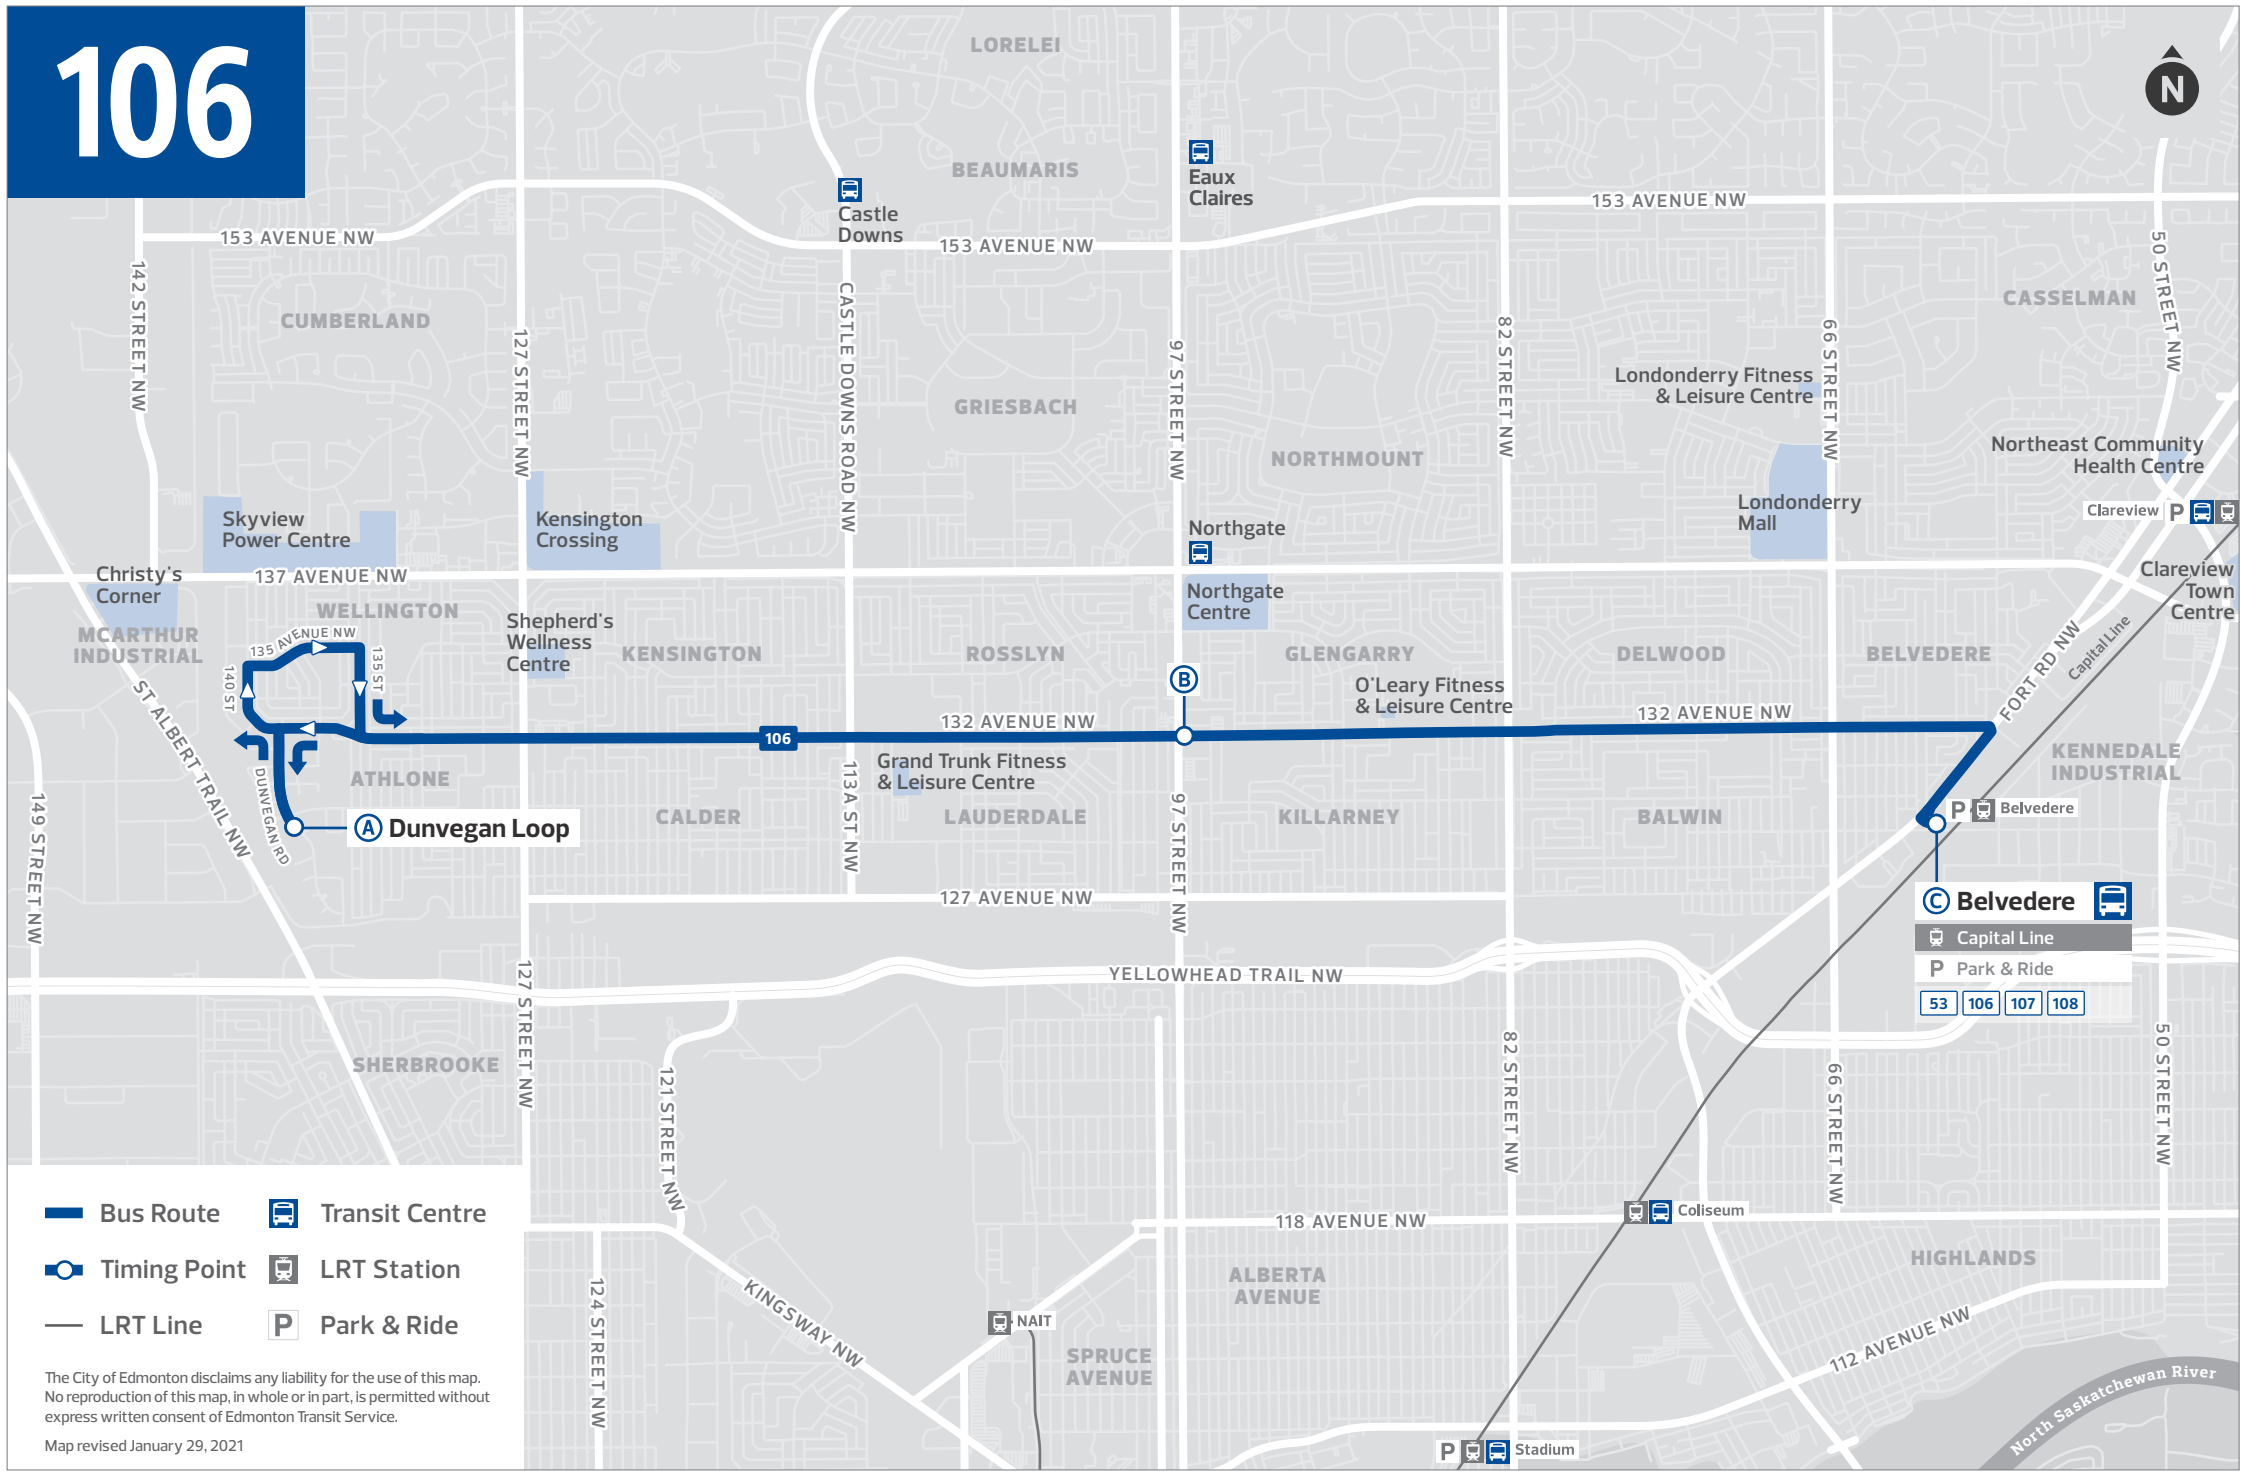

106

MONDAY TO FRIDAY

BELVEDERE TO DUNVEGAN

Belvedere TC	97 St & 132 Ave	Dunvegan Rd Loop
C	B	A
5:30	5:40	5:49
6:00	6:10	6:19
6:30	6:43	6:54
6:54	7:07	7:18
7:06	7:19	7:30
7:18	7:31	7:42
7:30	7:43	7:54
7:42	7:55	8:06
7:54	8:07	8:18
8:06	8:19	8:30
8:18	8:31	8:42
8:30	8:43	8:54
8:43	8:56	9:07
9:02	9:16	9:27
9:22	9:36	9:47
9:42	9:56	10:07
10:02	10:16	10:27
10:22	10:36	10:47
10:42	10:56	11:07
11:02	11:16	11:27
11:22	11:36	11:47
11:42	11:56	12:07
12:02	12:16	12:27
12:22	12:36	12:47
12:42	12:56	1:07
1:02	1:16	1:27
1:22	1:36	1:47
1:42	1:56	2:07
2:02	2:16	2:27
2:22	2:36	2:47
2:42	2:56	3:07
2:54	3:07	3:18
3:06	3:19	3:30
3:18	3:31	3:42
3:30	3:43	3:54
3:42	3:55	4:06
3:54	4:07	4:18
4:06	4:19	4:30
4:18	4:31	4:42
4:30	4:43	4:54
4:42	4:55	5:06
4:54	5:07	5:18

CONTINUED ON NEXT PANEL

BELVEDERE TO DUNVEGAN

Belvedere TC	97 St & 132 Ave	Dunvegan Rd Loop
C	B	A
5:06	5:19	5:30
5:18	5:31	5:42
5:30	5:43	5:54
6:00	6:13	6:24
6:30	6:42	6:53
7:00	7:12	7:23
7:30	7:42	7:53
8:00	8:12	8:23
8:30	8:42	8:53
9:00	9:12	9:23
9:30	9:42	9:53
10:00	10:11	10:20
10:30	10:41	10:50
11:00	11:11	11:20
11:30	11:41	11:50
12:00	12:11	12:20

TIMING POINTS

Bold text indicates p.m. time

Subject to change without notice