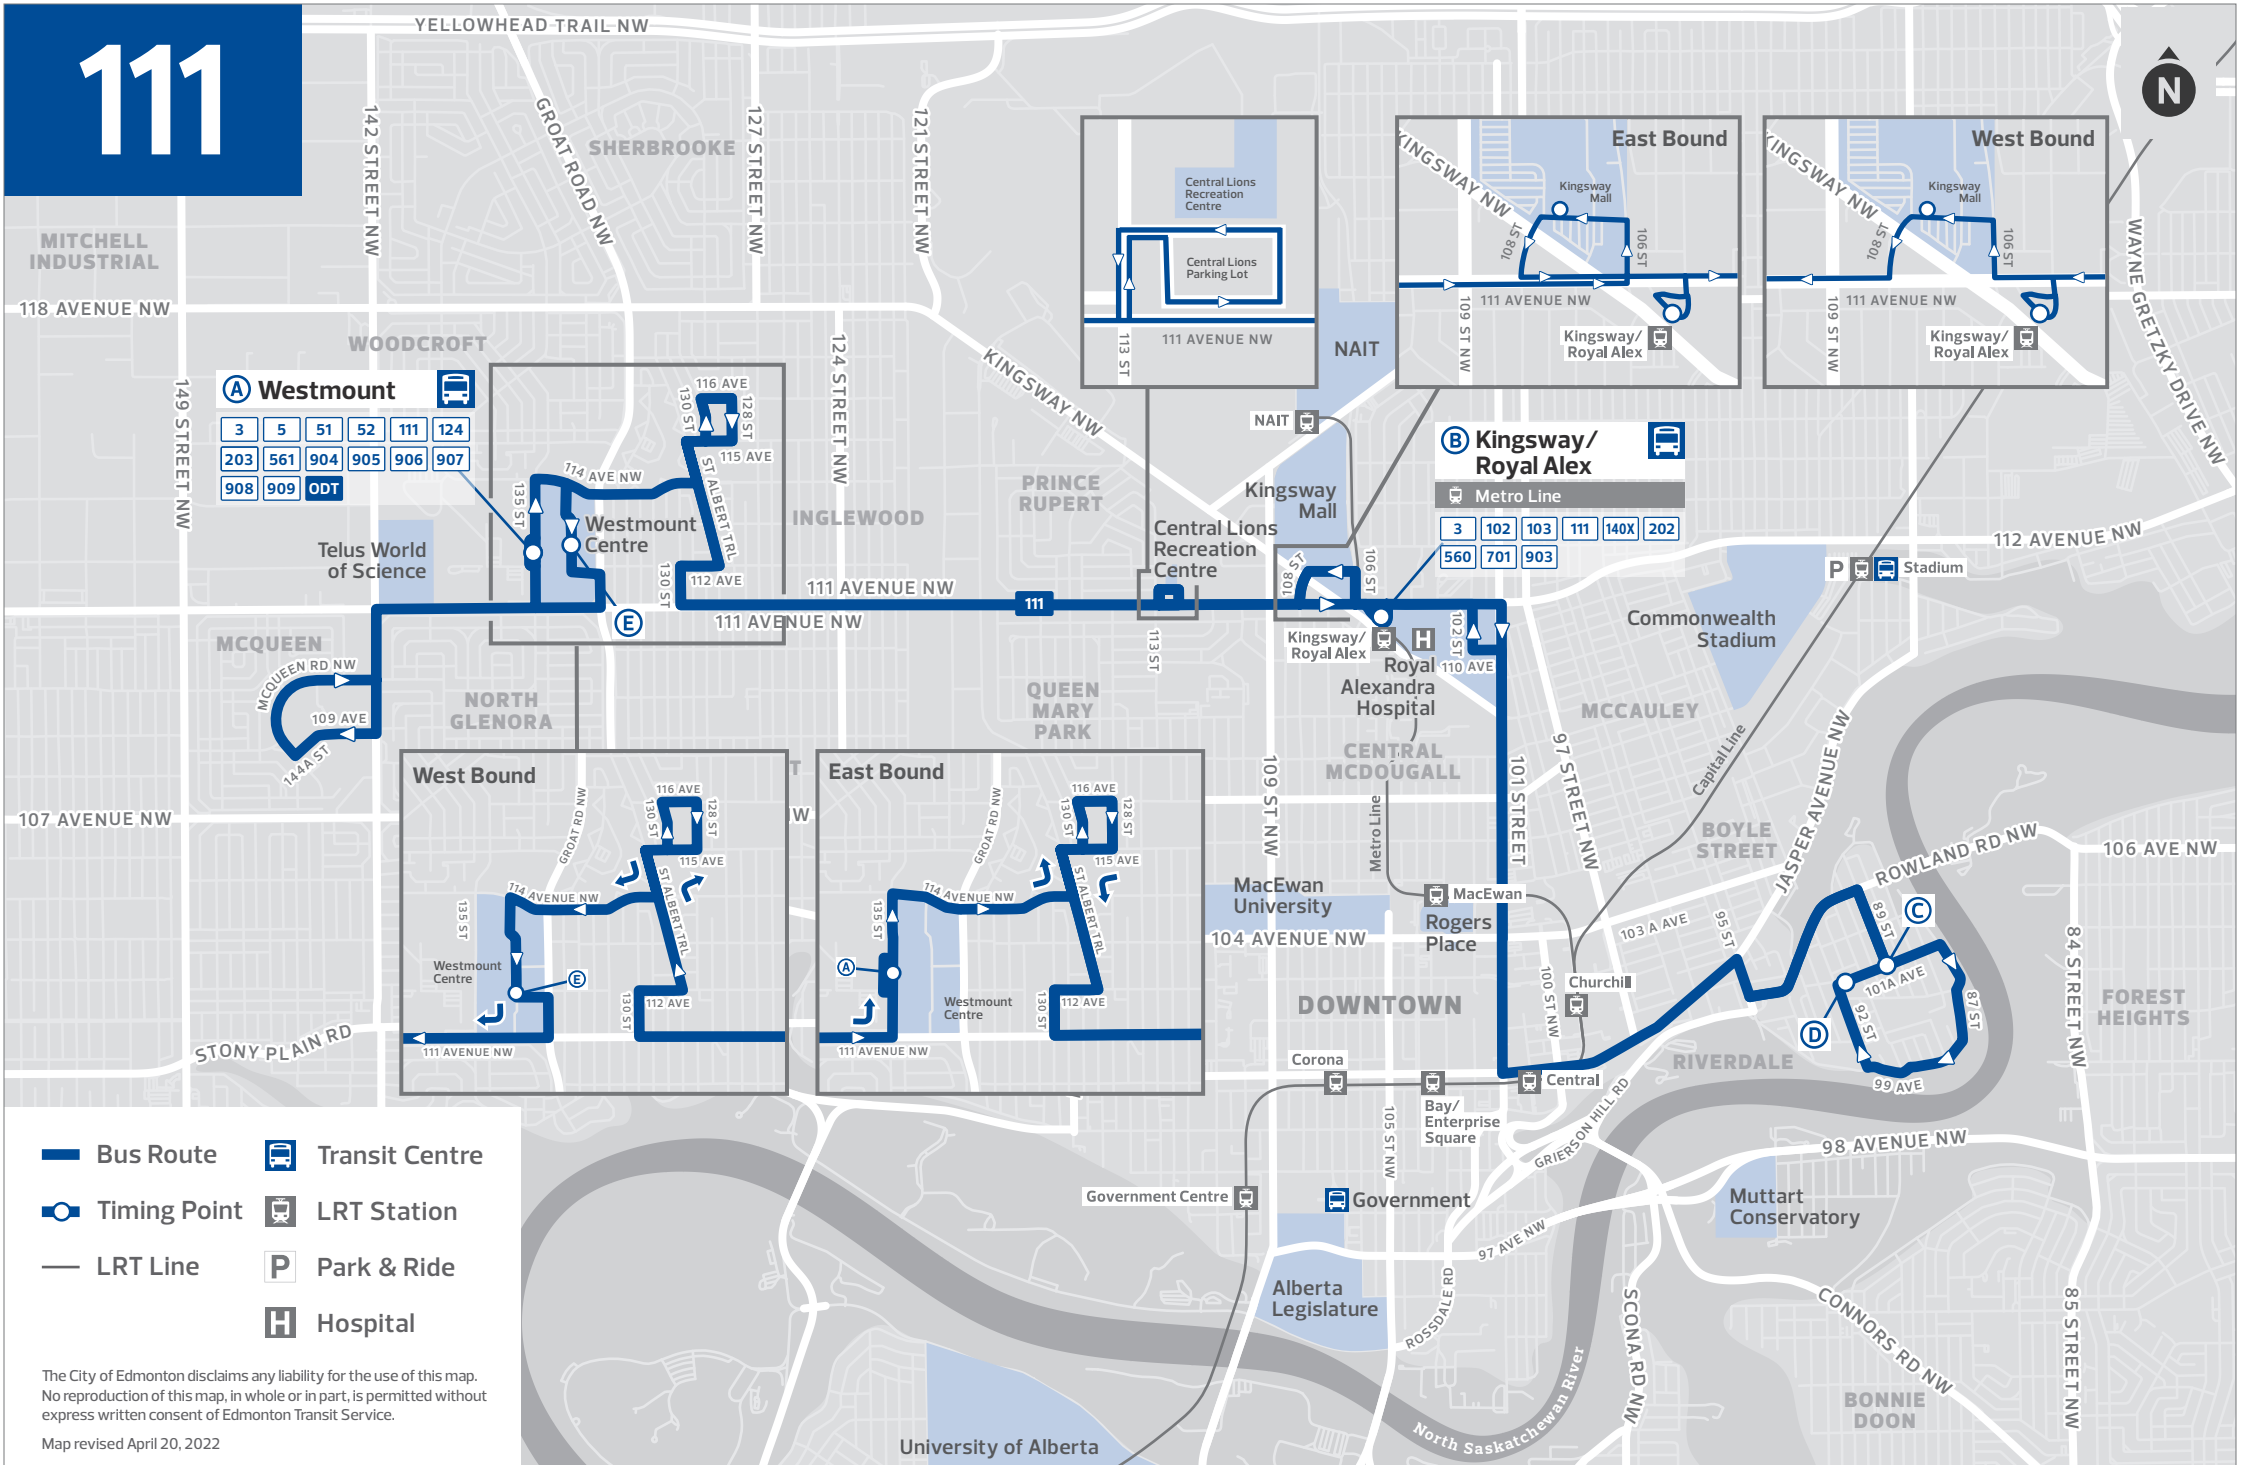

111

A Westmount

3	5	51	52	111	124
203	561	904	905	906	907
908	909	ODT			

B Kingsway/Royal Alex

3	102	103	111	140X	202
560	701	903			

- Bus Route
- Timing Point
- LRT Line
- Transit Centre
- LRT Station
- Park & Ride
- Hospital

The City of Edmonton disclaims any liability for the use of this map. No reproduction of this map, in whole or in part, is permitted without express written consent of Edmonton Transit Service.

Map revised April 20, 2022