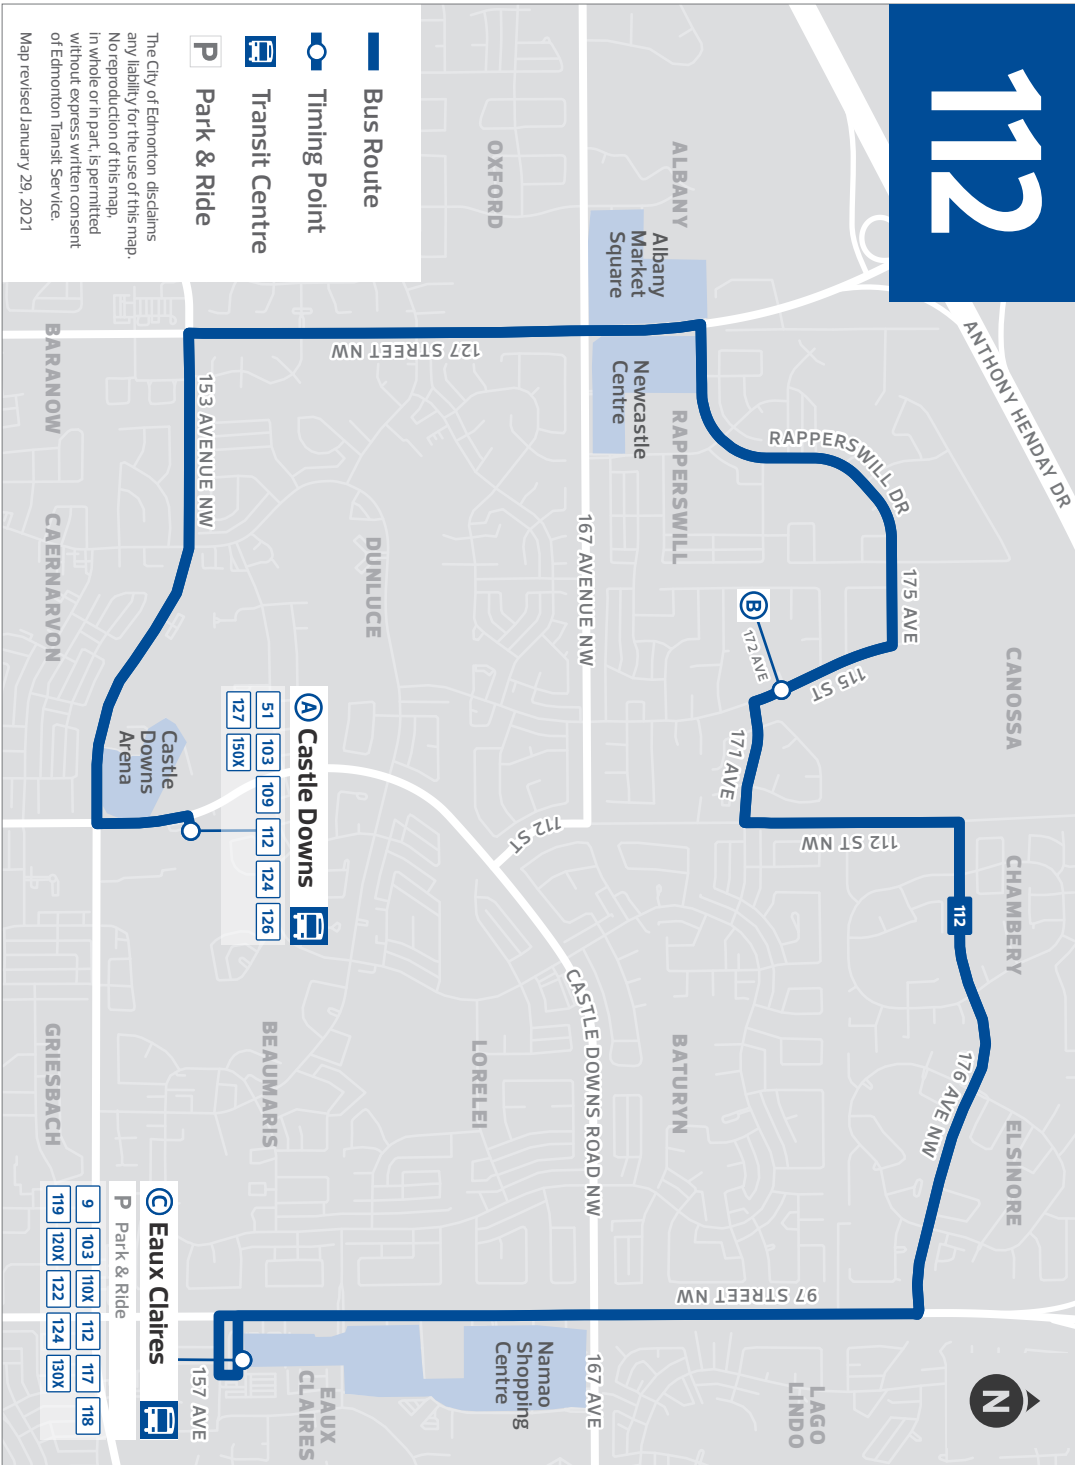

Edmonton

112

MONDAY TO FRIDAY

CASTLE DOWNS TO EAUX CLAIRES

Castle Downs TC	115 St & 172 Ave	Eaux Claires TC
A → B → C		
5:30	5:39	5:49
6:00	6:09	6:19
6:30	6:41	6:53
7:00	7:11	7:23
7:30	7:41	7:53
8:00	8:11	8:23
8:30	8:41	8:53
9:00	9:11	9:22
9:30	9:41	9:52
10:00	10:11	10:22
10:30	10:41	10:52
11:00	11:11	11:22
11:30	11:41	11:52
12:00	12:11	12:22
12:30	12:41	12:52
1:00	1:11	1:22
1:30	1:41	1:52
2:00	2:11	2:22
2:30	2:41	2:52
3:00	3:11	3:22
3:30	3:41	3:52
4:00	4:11	4:22
4:30	4:41	4:52
5:00	5:11	5:22
5:30	5:41	5:52
6:00	6:11	6:22
6:30	6:40	6:50
7:00	7:10	7:20
7:30	7:40	7:50
8:00	8:10	8:20
8:30	8:40	8:50
9:00	9:10	9:20
9:30	9:40	9:50

- ① ROUTE NUMBER
- ② DAY OF THE WEEK
- ③ LOCATION / TIMING POINTS
- ④ MAP MARKERS

① 1	② SUNDAY					
	CAPILANO TO DOWNTOWN			CAPILANO TO DOWNTOWN		
	Capilano TC	79 St & 106 Ave	102 St & MacDonald Dr	Capilano TC	79 St & 106 Ave	102 St & MacDonald Dr
	A → B → C			A → B → C		
5:35		5:43	5:56	5:20	5:28	5:41
5:55		6:03	6:16	5:35	5:43	5:55
6:15		6:23	6:36	5:50	5:58	6:11
6:35		6:43	6:56	6:05	6:13	6:25
6:55		7:03	7:16	6:20	6:28	6:41
7:15		7:23	7:36	6:35	6:43	6:55
7:35		7:43	7:56	6:50	6:58	7:11
7:55		8:03	8:16	7:05	7:13	7:25
8:15		8:23	8:36	7:25	7:33	7:45
8:35		8:43	8:56	7:45	7:53	8:05
8:55		9:03	9:16	8:05	8:13	8:25
9:15		9:25	9:39	8:25	8:33	8:45
9:35		9:44	9:58	8:45	8:53	9:05
9:55		10:05	10:19	9:05	9:13	9:25
10:15		10:24	10:38	9:25	9:33	9:45
10:35		10:45	10:59	9:45	9:53	10:05
10:50		10:59	11:13	10:05	10:13	10:25
11:05		11:15	11:29	10:25	10:33	10:45
11:20		11:30	11:43	10:45	10:53	11:05