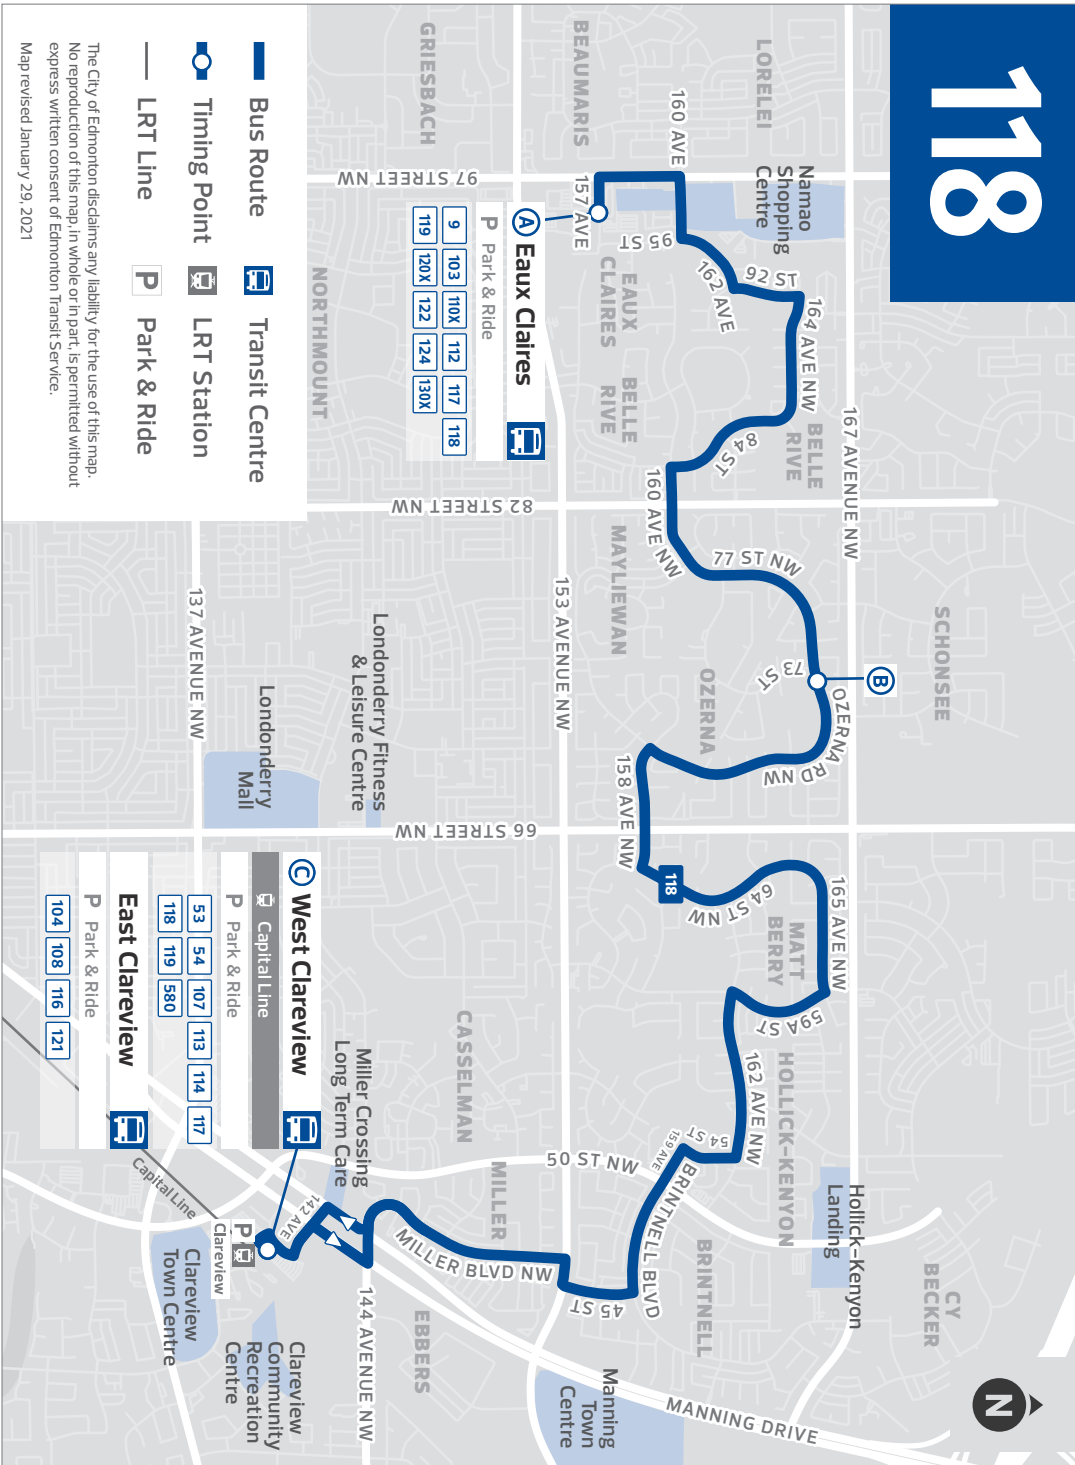

# 118

The City of Edmonton disclaims any liability for the use of this map. No reproduction of this map, in whole or in part, is permitted without express written consent of Edmonton Transit Service.

Map revised January 29, 2021

TIMING POINTS

Bold text indicates p.m. time

TC = Transit Centre

EAUX CLAIRE  
TO WEST CLAREVIEW

Eaux Claire TC	73 St & Ozerna Rd	West Clareview TC
A → B → C		
6:15	6:25	6:42
7:15	7:25	7:42
8:15	8:25	8:42
9:15	9:26	9:46
10:15	10:26	10:46
10:45	10:56	11:16
11:15	11:26	11:46
11:45	11:56	12:16
12:15	12:26	12:46
12:45	12:56	1:16
1:15	1:26	1:46
1:45	1:56	2:16
2:15	2:26	2:46
2:45	2:56	3:16
3:15	3:26	3:46
3:45	3:56	4:16
4:15	4:26	4:46
4:45	4:56	5:14
5:15	5:25	5:42
5:45	5:55	6:12
6:15	6:25	6:42
6:45	6:55	7:12

- ① ROUTE NUMBER
- ② DAY OF THE WEEK
- ③ LOCATION / TIMING POINTS
- ④ MAP MARKERS

① 1	② SUNDAY					
CAPILANO TO DOWNTOWN			CAPILANO TO DOWNTOWN			
③ Capilano TC	79 St & 106 Ave	102 St & MacDonald Dr	Capilano TC	79 St & 106 Ave	102 St & MacDonald Dr	
④ A → B → C			A → B → C			
5:35	5:43	5:56	5:20	5:28	5:41	
5:55	6:03	6:16	5:35	5:43	5:56	
6:15	6:23	6:36	5:50	5:58	6:11	
6:35	6:43	6:56	6:05	6:13	6:26	
6:55	7:03	7:16	6:20	6:28	6:43	
7:15	7:23	7:36	6:35	6:43	6:56	
7:35	7:43	7:56	6:50	6:58	7:11	
7:55	8:03	8:16	7:05	7:13	7:26	
8:15	8:23	8:36	7:25	7:33	7:46	
8:35	8:43	8:56	7:45	7:53	8:06	
8:55	9:03	9:17	8:05	8:13	8:26	
9:15	9:25	9:39	8:25	8:33	8:46	
9:35	9:44	9:58	8:45	8:53	9:06	
9:55	10:05	10:19	9:05	9:13	9:26	
10:15	10:24	10:38	9:25	9:33	9:46	
10:35	10:45	10:59	9:45	9:53	10:06	
10:50	10:59	11:13	10:05	10:13	10:26	
11:05	11:15	11:29	10:25	10:33	10:46	
11:20	11:30	11:44	10:45	10:53	11:06	