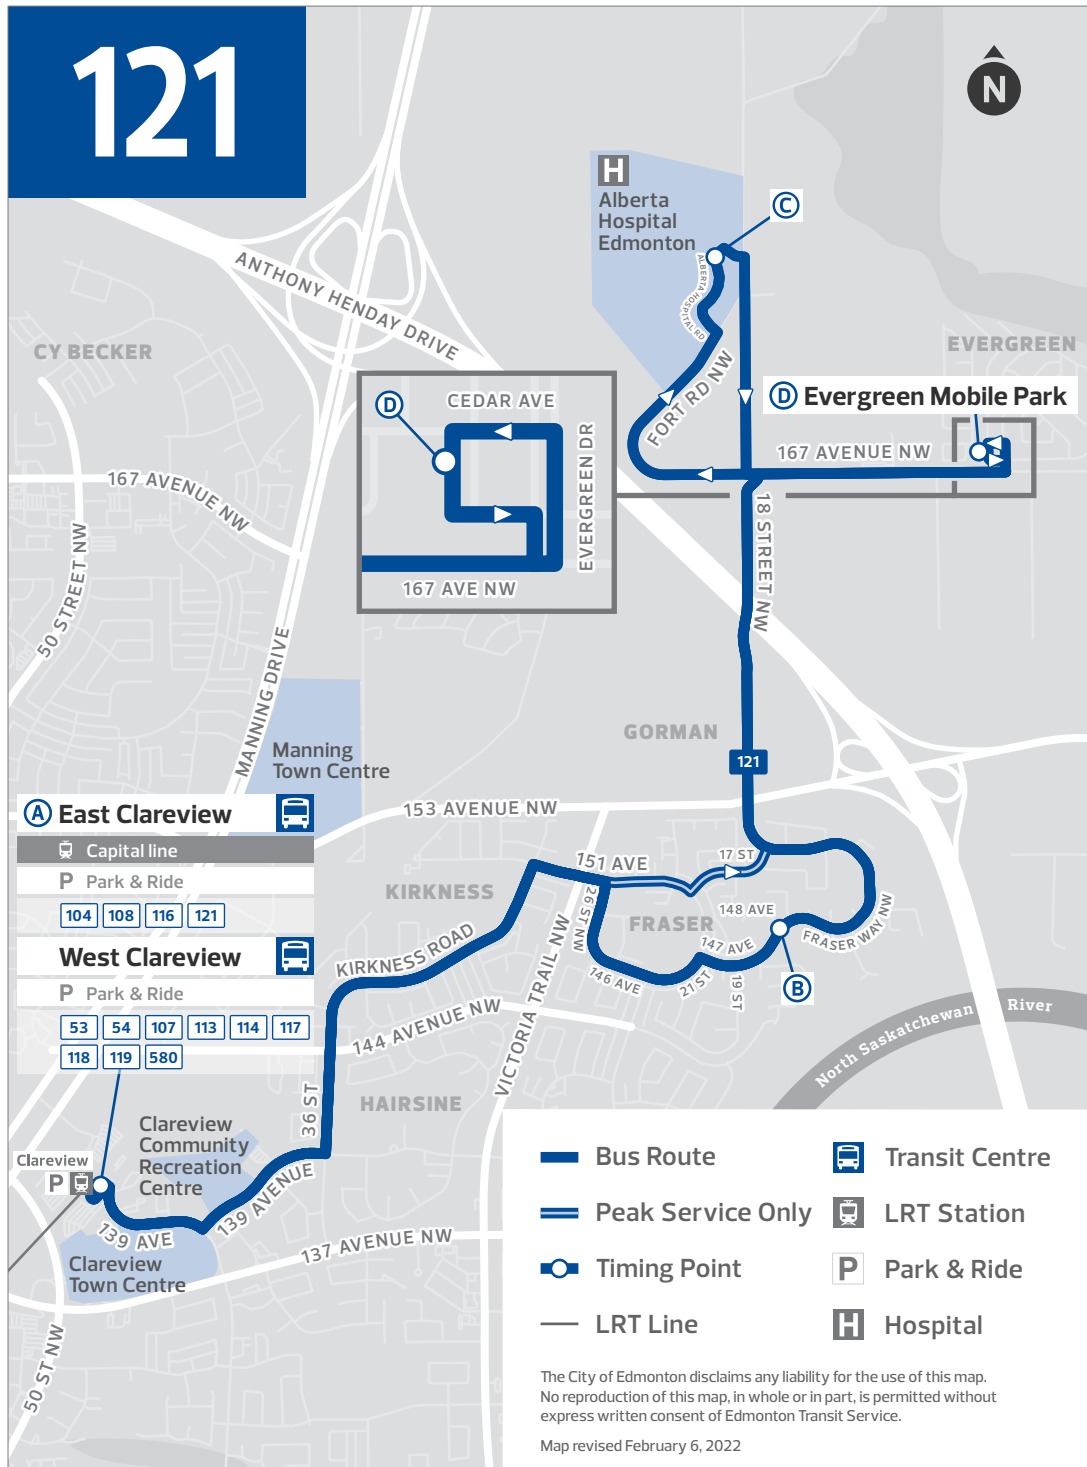

121

Let's Connect

- /takeETS
- @edmontontransit
- ETS Connect
- /takeETSAlert

Accessibility

All ETS buses and On Demand Transit vehicles are accessible.

Bicycle Racks

All ETS buses are equipped with bicycle racks **except** for On Demand Transit vehicles and regional service buses that travel highways.

INFORMATION

Reading the Schedule

To find the estimated times that a bus stops at a particular location, read down the column under that location.

To find the estimated times that a particular bus will stop at other locations, read across the row (left to right).

Reading across the row tells you the time required for the bus to travel between timing points.

Example

For the schedule below, to arrive at 102 St & MacDonald Drive for 7:56 a.m., you will need to board the bus at Capilano Transit Centre no later than 7:35 a.m.

- ① ROUTE NUMBER
- ② DAY OF THE WEEK
- ③ LOCATION / TIMING POINTS
- ④ MAP MARKERS

①	1			② SUNDAY		
	CAPILANO TO DOWNTOWN			CAPILANO TO DOWNTOWN		
③	Capilano TC	79 St & 106 Ave	102 St & MacDonald Dr	Capilano TC	79 St & 106 Ave	102 St & MacDonald Dr
④	A	B	C	A	B	C
	5:35	5:43	5:56	5:20	5:28	5:41
	5:55	6:03	6:16	5:35	5:43	5:56
	6:15	6:23	6:36	5:50	5:58	6:11
	6:35	6:43	6:56	6:05	6:13	6:26
	6:55	7:03	7:16	6:20	6:28	6:41
	7:15	7:23	7:36	6:35	6:43	6:56
	7:35	7:43	7:56	6:50	6:58	7:11
	7:55	8:03	8:16	7:05	7:13	7:26
	8:15	8:23	8:36	7:25	7:33	7:46
	8:35	8:43	8:56	7:45	7:53	8:06
	8:55	9:03	9:16	8:05	8:13	8:26
	9:15	9:25	9:39	8:25	8:33	8:46
	9:35	9:44	9:58	8:45	8:53	9:06
	9:55	10:05	10:19	9:05	9:13	9:26
	10:15	10:24	10:38	9:25	9:33	9:46
	10:35	10:45	10:59	9:45	9:53	10:06
	10:50	10:59	11:13	10:05	10:13	10:26
	11:05	11:15	11:29	10:25	10:33	10:46
	11:20	11:30	11:43	10:45	10:53	11:06

For more information visit edmonton.ca/transit.

SCHEDULE GUIDE

ETS Real-Time

Track your bus anywhere anytime from your phone or computer using these recommended real-time tools: edmonton.ca/RealTime, Google Maps, third-party Transit app

ETS Text & Ride

Text the bus stop number to 31100 or bus stop # [space] bus route # to receive your bus schedule by text message.

ETS BusLink

Call 780-496-1600 for information about when the next bus or LRT is scheduled to arrive.

Customer Service 311

For assistance with transit-related questions, call 311 to speak with an agent (7 a.m. to 7 p.m., 7 days/week. Closed on statutory holidays) or submit a request for assistance at edmonton.ca/311. If calling from outside Edmonton, dial 780-442-5311.

Transit Watch 780-442-4900

Report unsafe behaviour and suspicious activity or packages to uniformed ETS staff, or call Transit Watch at 780-442-4900. You can also discreetly send a text message to 780-442-4900 and a Transit Watch staff member will respond. They may also dispatch appropriate security staff, if needed.

TTY Service

Call 780-944-5555 for people with decreased hearing and/or speech abilities.

On Demand Transit