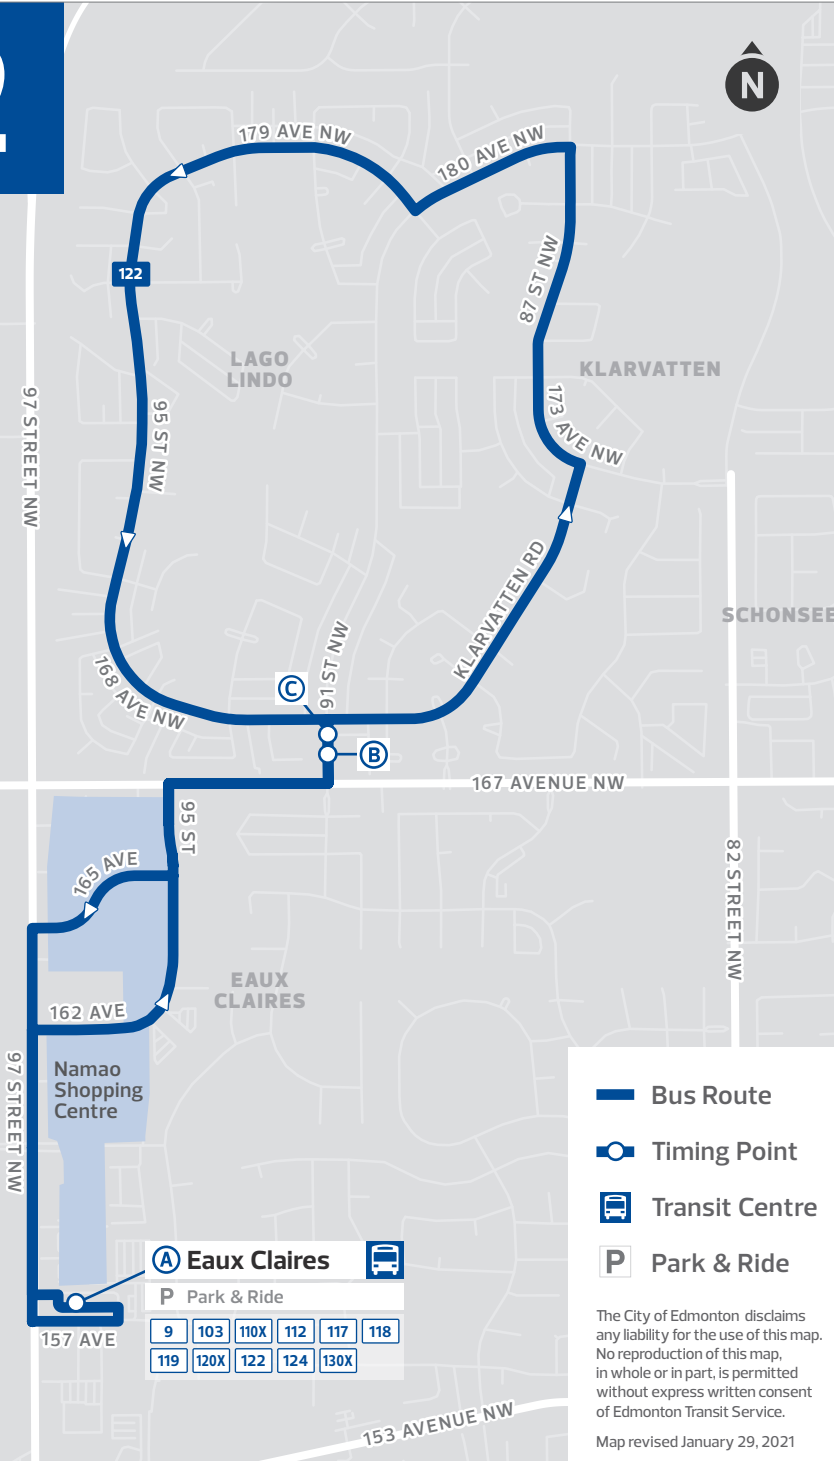

122

ETS Real-Time

Track your bus anywhere anytime from your phone or computer using these recommended real-time tools: edmonton.ca/RealTime, Google Maps, third-party Transit app

ETS Text & Ride

Text the bus stop number to 31100 or bus stop # [space] bus route # to receive your bus schedule by text message.

Example

For the schedule below, to arrive at **102 St & MacDonald Drive** for **7:56 a.m.**, you will need to board the bus at **Capilano Transit Centre** no later than **7:35 a.m.**

- ① ROUTE NUMBER
- ② DAY OF THE WEEK
- ③ LOCATION / TIMING POINTS
- ④ MAP MARKERS

1			2 SUNDAY		
CAPILANO TO DOWNTOWN			CAPILANO TO DOWNTOWN		
Capilano TC	79 St & 106 Ave	102 St & MacDonald Dr	Capilano TC	79 St & 106 Ave	102 St & MacDonald Dr
A	B	C	A	B	C
5:35	5:43	5:56	5:20	5:28	5:41
5:55	6:03	6:16	5:35	5:43	5:56
6:15	6:23	6:36	5:50	5:58	6:11
6:35	6:43	6:56	6:05	6:13	6:26
6:55	7:03	7:16	6:20	6:28	6:41
7:15	7:23	7:36	6:35	6:43	6:56
7:35	7:43	7:56	6:50	6:58	7:11
7:55	8:03	8:16	7:05	7:13	7:26
8:15	8:23	8:36	7:25	7:33	7:46
8:35	8:43	8:56	7:45	7:53	8:06
8:55	9:03	9:16	8:05	8:13	8:26
9:15	9:25	9:39	8:25	8:33	8:46
9:35	9:44	9:58	8:45	8:53	9:06
9:55	10:05	10:19	9:05	9:13	9:26
10:15	10:24	10:38	9:25	9:33	9:46
10:35	10:45	10:59	9:45	9:53	10:06
10:50	10:59	11:13	10:05	10:13	10:26
11:05	11:15	11:29	10:25	10:33	10:46
11:20	11:30	11:43	10:45	10:53	11:06

For more information visit edmonton.ca/transit.

SCHEDULE GUIDE