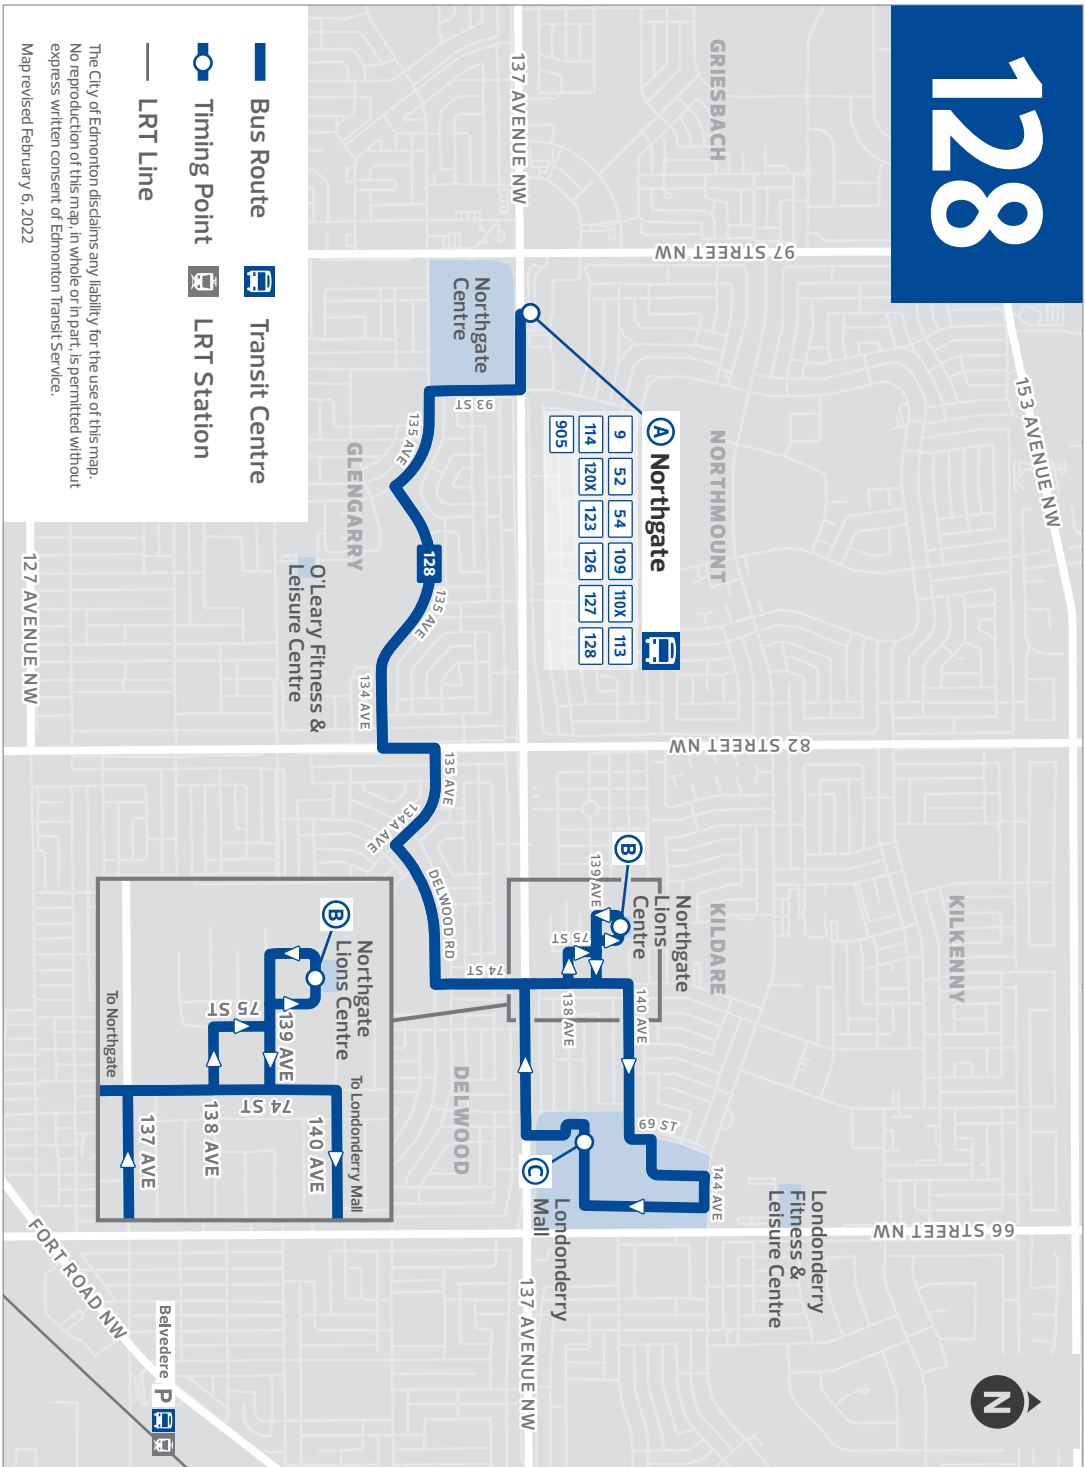

LONDONDERRY TO NORTHGATE

Northgate Lions Centre	Northgate TC
B	A
9:18	9:28
10:18	10:28
11:18	11:28
12:18	12:28
1:18	1:28
2:18	2:28
3:18	3:28
4:18	4:28

TIMING POINTS

TC = Transit Centre

128

SATURDAY

NORTHGATE TO LONDONDERRY

Northgate TC	Northgate Lions Centre	Londonderry Save-On Foods	Northgate Lions Centre
A	B	C	B
8:50	9:07	9:14	9:18
9:50	10:07	10:14	10:18
10:50	11:07	11:14	11:18
11:50	12:07	12:14	12:18
12:50	1:07	1:14	1:18
1:50	2:07	2:14	2:18
2:50	3:07	3:14	3:18
3:50	4:07	4:14	4:18

LONDONDERRY TO NORTHGATE

Northgate Lions Centre	Northgate TC
B	A
9:18	9:28
10:18	10:28
11:18	11:28
12:18	12:28
1:18	1:28
2:18	2:28
3:18	3:28
4:18	4:28

TIMING POINTS

Bold text indicates p.m. time

Subject to change without notice

- Bus Route
- Timing Point
- LRT Station
- Transit Centre