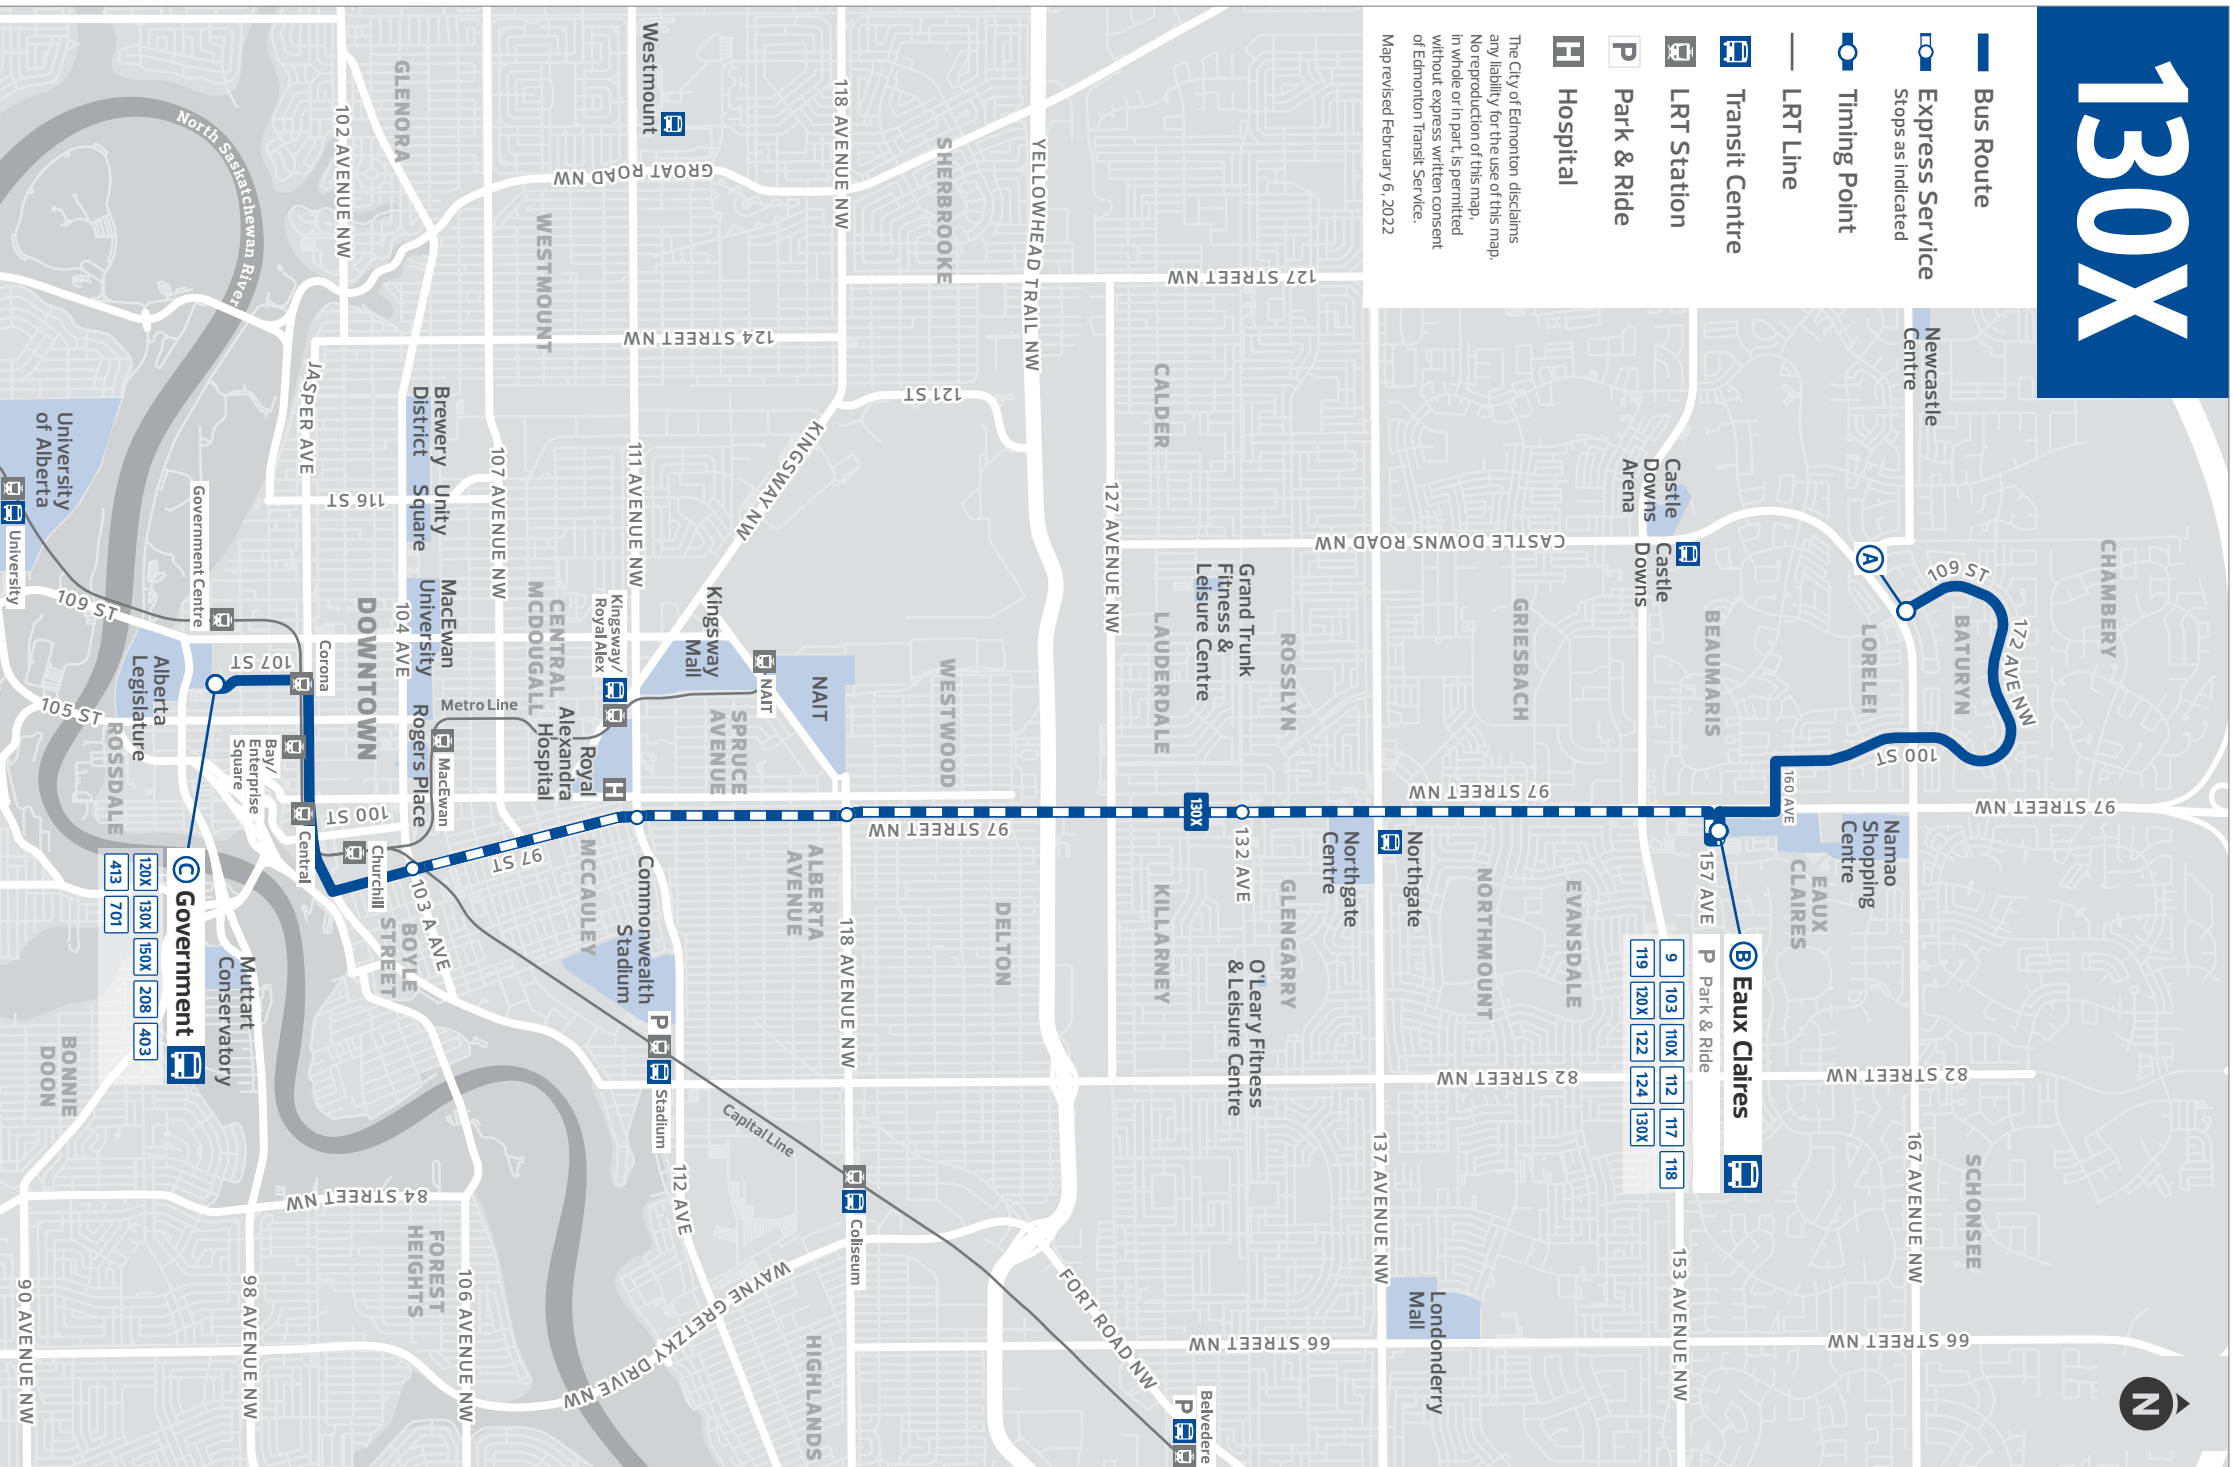

# 130X

BATURYN  
EAUX CLAIRES  
DOWNTOWN

GOVERNMENT  
CENTRE

Revised: July 3, 2022

Edmonton  
Transit  
Service

# 130X

- Bus Route
- Express Service  
Stops as Indicated
- Timing Point
- LRT Line
- Transit Centre
- LRT Station
- Park & Ride
- Hospital

The City of Edmonton disclaims any liability for the use of this map. No reproduction of this map, in whole or in part, is permitted without express written consent of Edmonton Transit Service. Map revised February 6, 2022