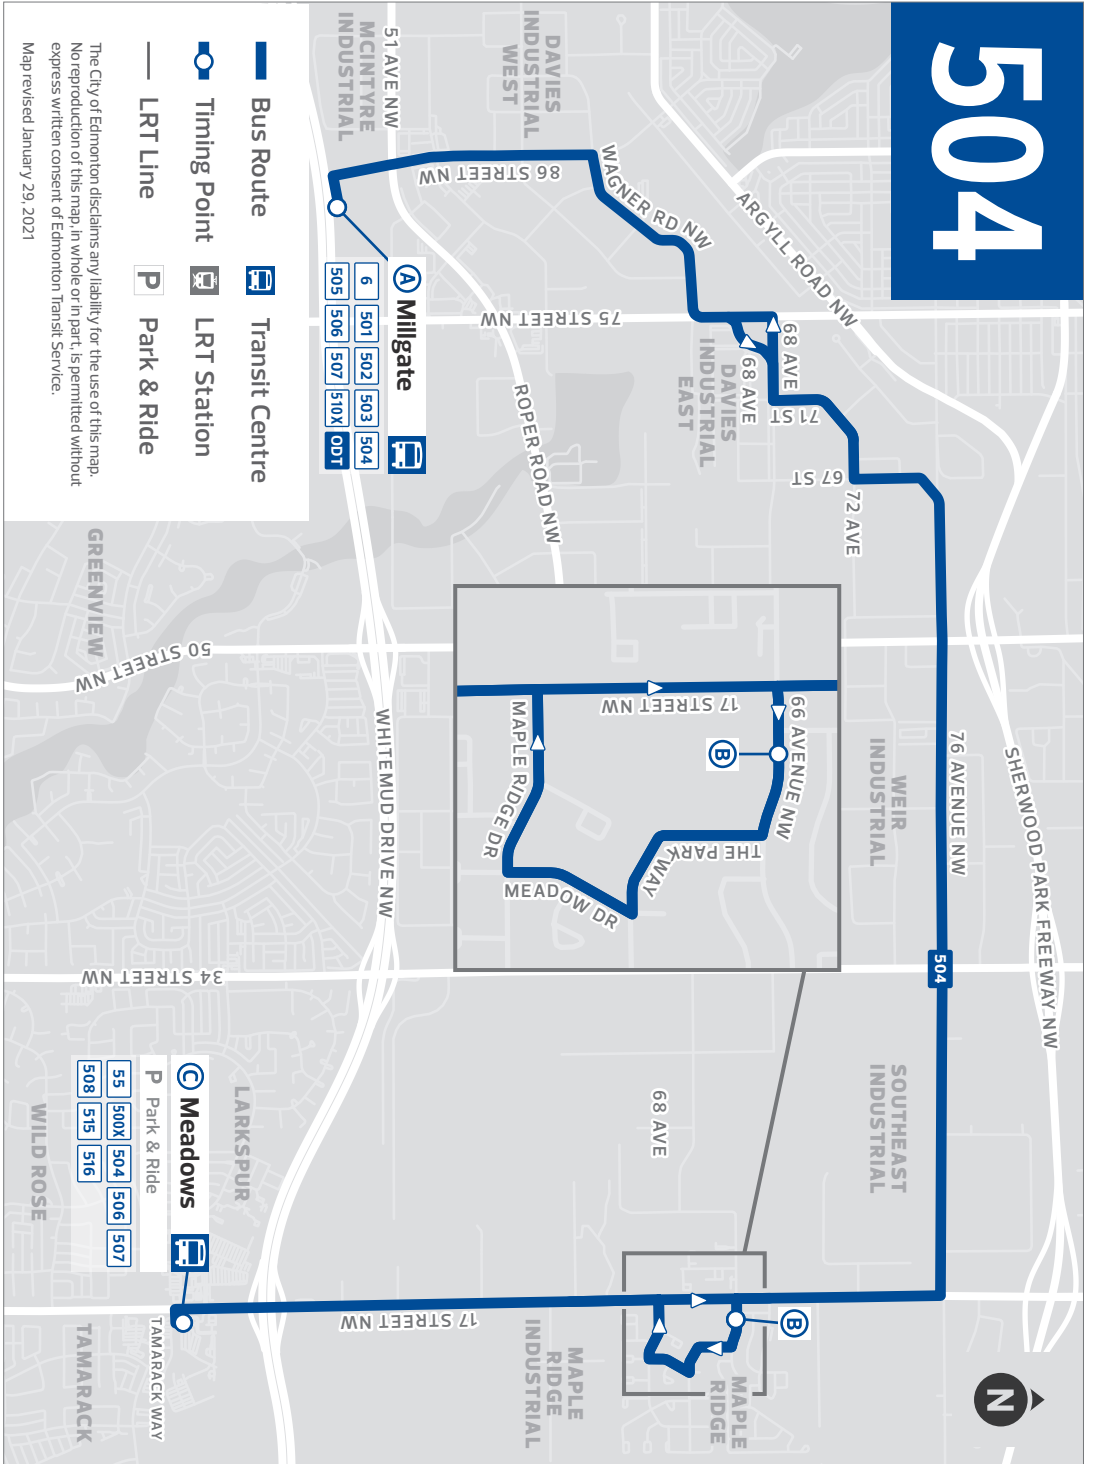

Revised: July 3, 2022

Edmonton
Transit
Service

504

The City of Edmonton disclaims any liability for the use of this map. No reproduction of this map, in whole or in part, is permitted without express written consent of Edmonton Transit Service. Map revised January 29, 2021

504 SATURDAY	
MAPLE RIDGE TO MEADOWS	
17 St & Oak Ridge Dr	Meadows TC
B	C
7:26	7:33
8:26	8:33
9:27	9:35
10:27	10:35
11:27	11:35
12:27	12:35
1:27	1:35
2:27	2:35
3:27	3:35
4:27	4:35
5:26	5:33
6:26	6:33
7:26	7:33

TIMING POINTS

504 SUNDAY	
MEADOWS TO MAPLE RIDGE	
Meadows TC	17 St & Oak Ridge Dr
C	B
8:16	8:21
9:16	9:22
10:16	10:22
11:16	11:22
12:16	12:22
1:16	1:22
2:16	2:22
3:16	3:22
4:16	4:22
5:16	5:21
6:16	6:21

504 SUNDAY	
MAPLE RIDGE TO MEADOWS	
17 St & Oak Ridge Dr	Meadows TC
B	C
8:22	8:29
9:23	9:31
10:23	10:31
11:23	11:31
12:23	12:31
1:23	1:31
2:23	2:31
3:23	3:31
4:23	4:31
5:22	5:29
6:22	6:29

TIMING POINTS