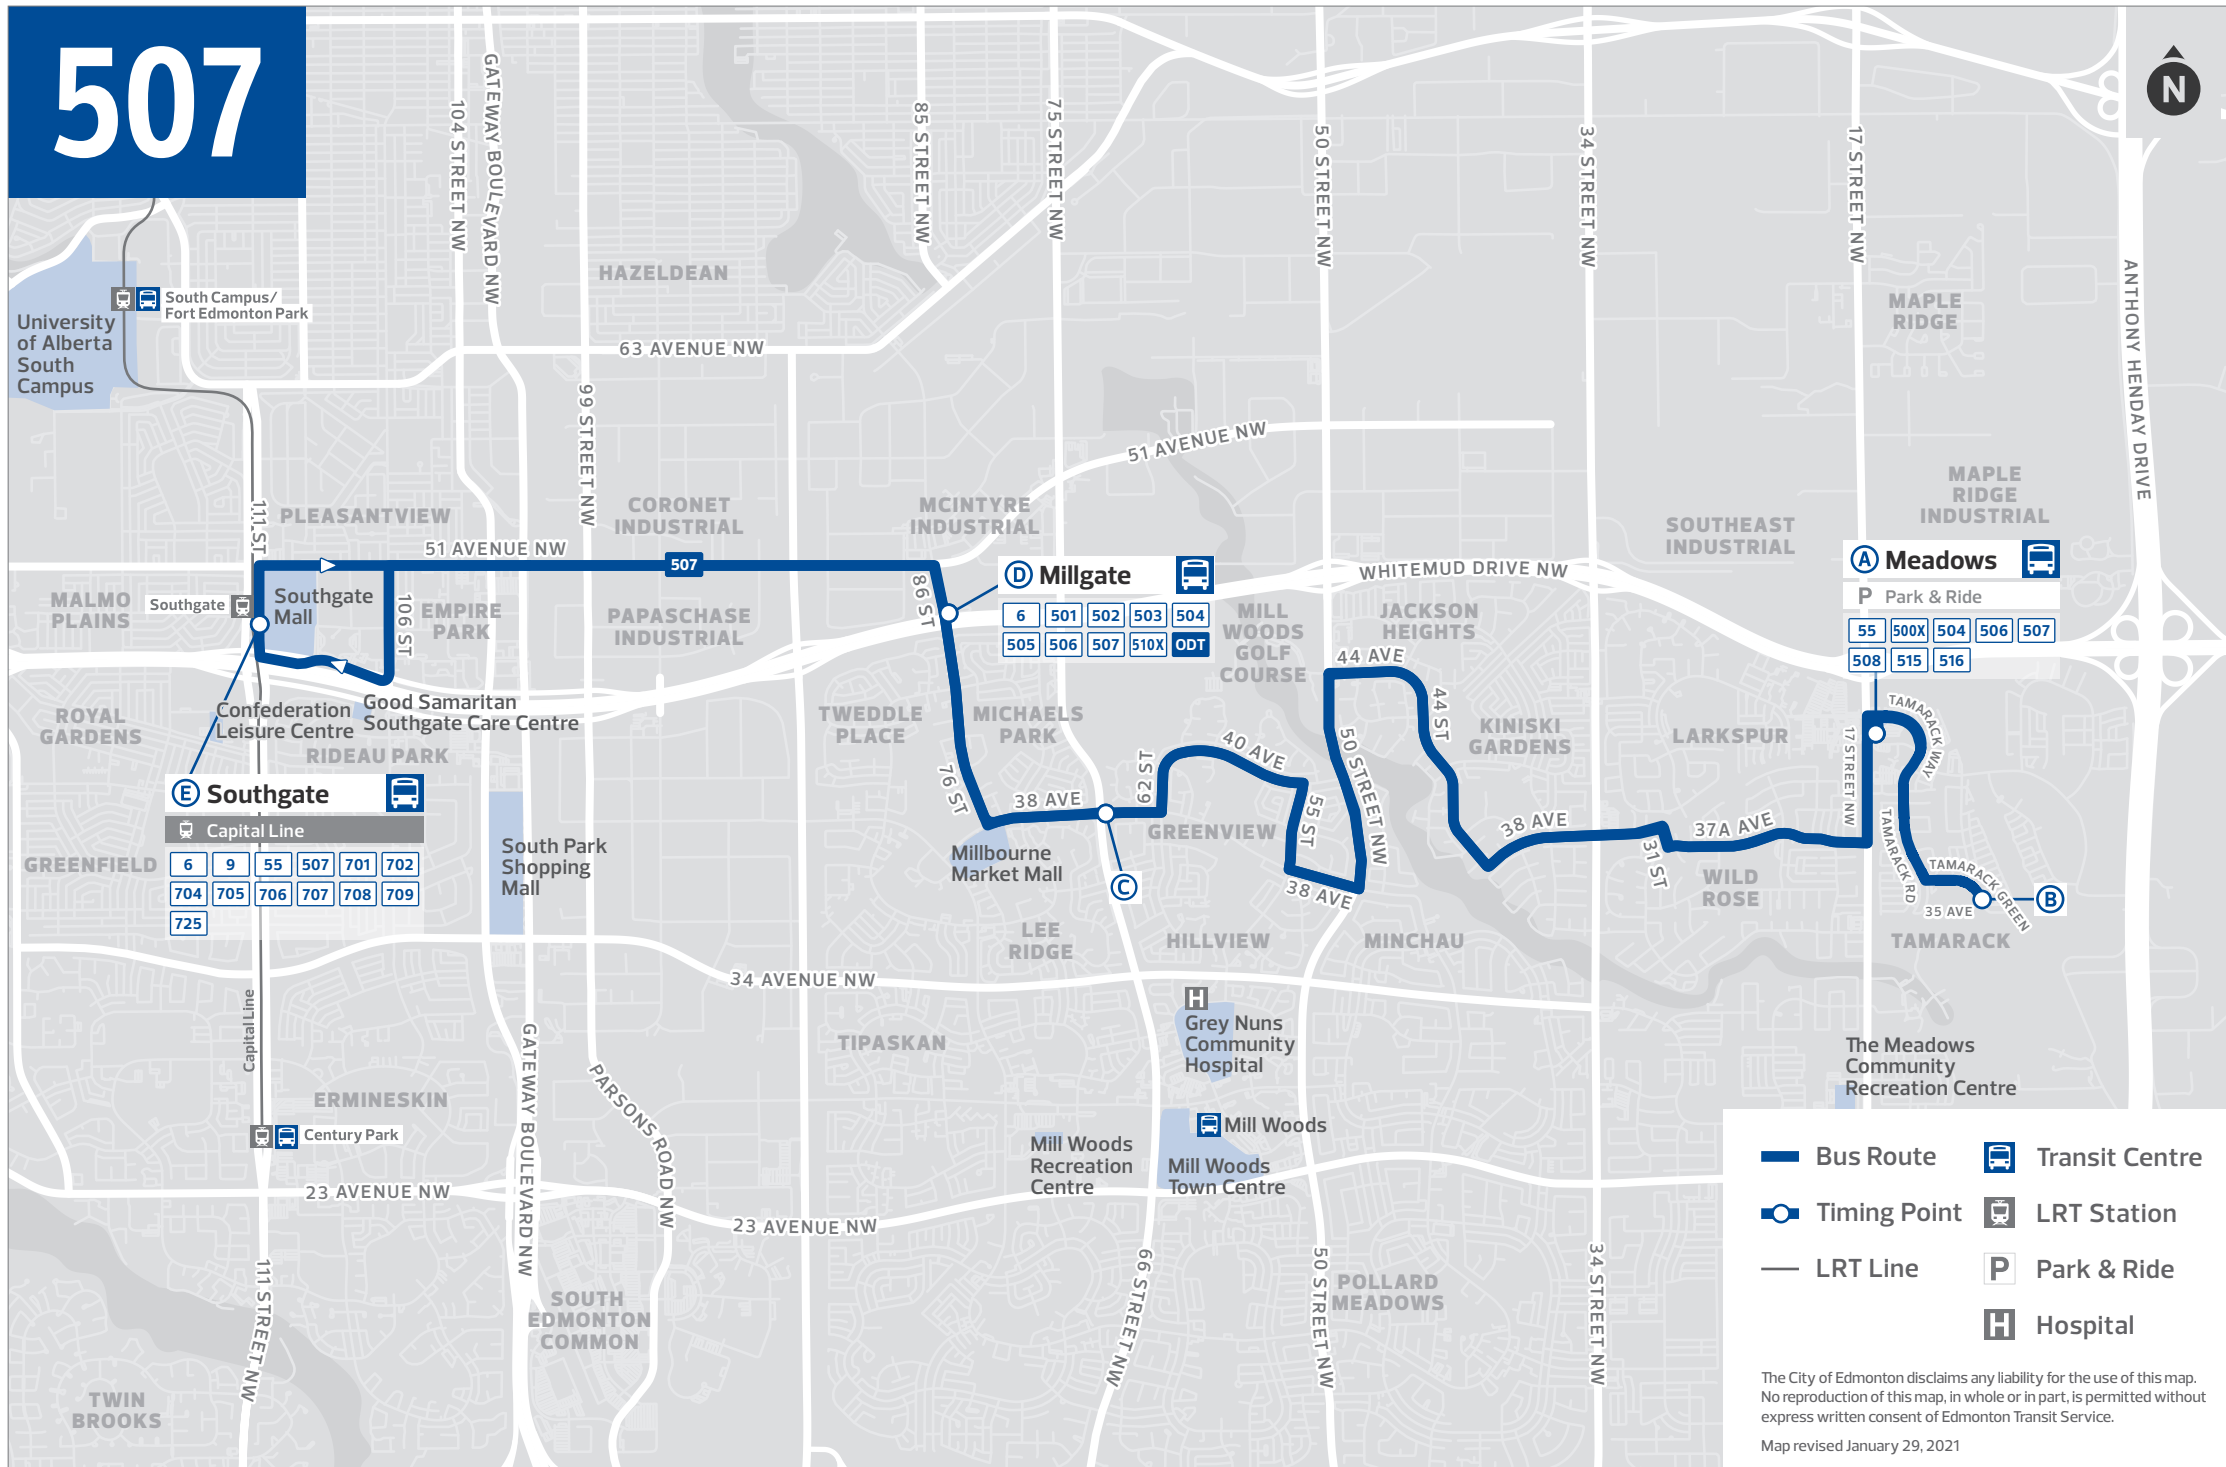

507

- Bus Route
- Timing Point
- LRT Line
- Transit Centre
- LRT Station
- Park & Ride
- Hospital

The City of Edmonton disclaims any liability for the use of this map. No reproduction of this map, in whole or in part, is permitted without express written consent of Edmonton Transit Service.
Map revised January 29, 2021

ETS Real-Time

Track your bus anywhere anytime from your phone or computer using these recommended real-time tools: edmonton.ca/RealTime, Google Maps, third-party Transit app

ETS Text & Ride

Text the bus stop number to 31100 or bus stop # [space] bus route # to receive your bus schedule by text message.

To book your ride:

- + Download the Edmonton On Demand Transit app
- + Visit edmonton.ca/OnDemandTransit
- + Call 780-496-2400

For more information, visit edmonton.ca/OnDemandTransit

INFORMATION

507

- TAMARACK MEADOWS
- WILD ROSE
- KINISKI GARDENS
- GREENVIEW
- MILLGATE
- SOUTHGATE

Revised: July 3, 2022

Edmonton Transit Service