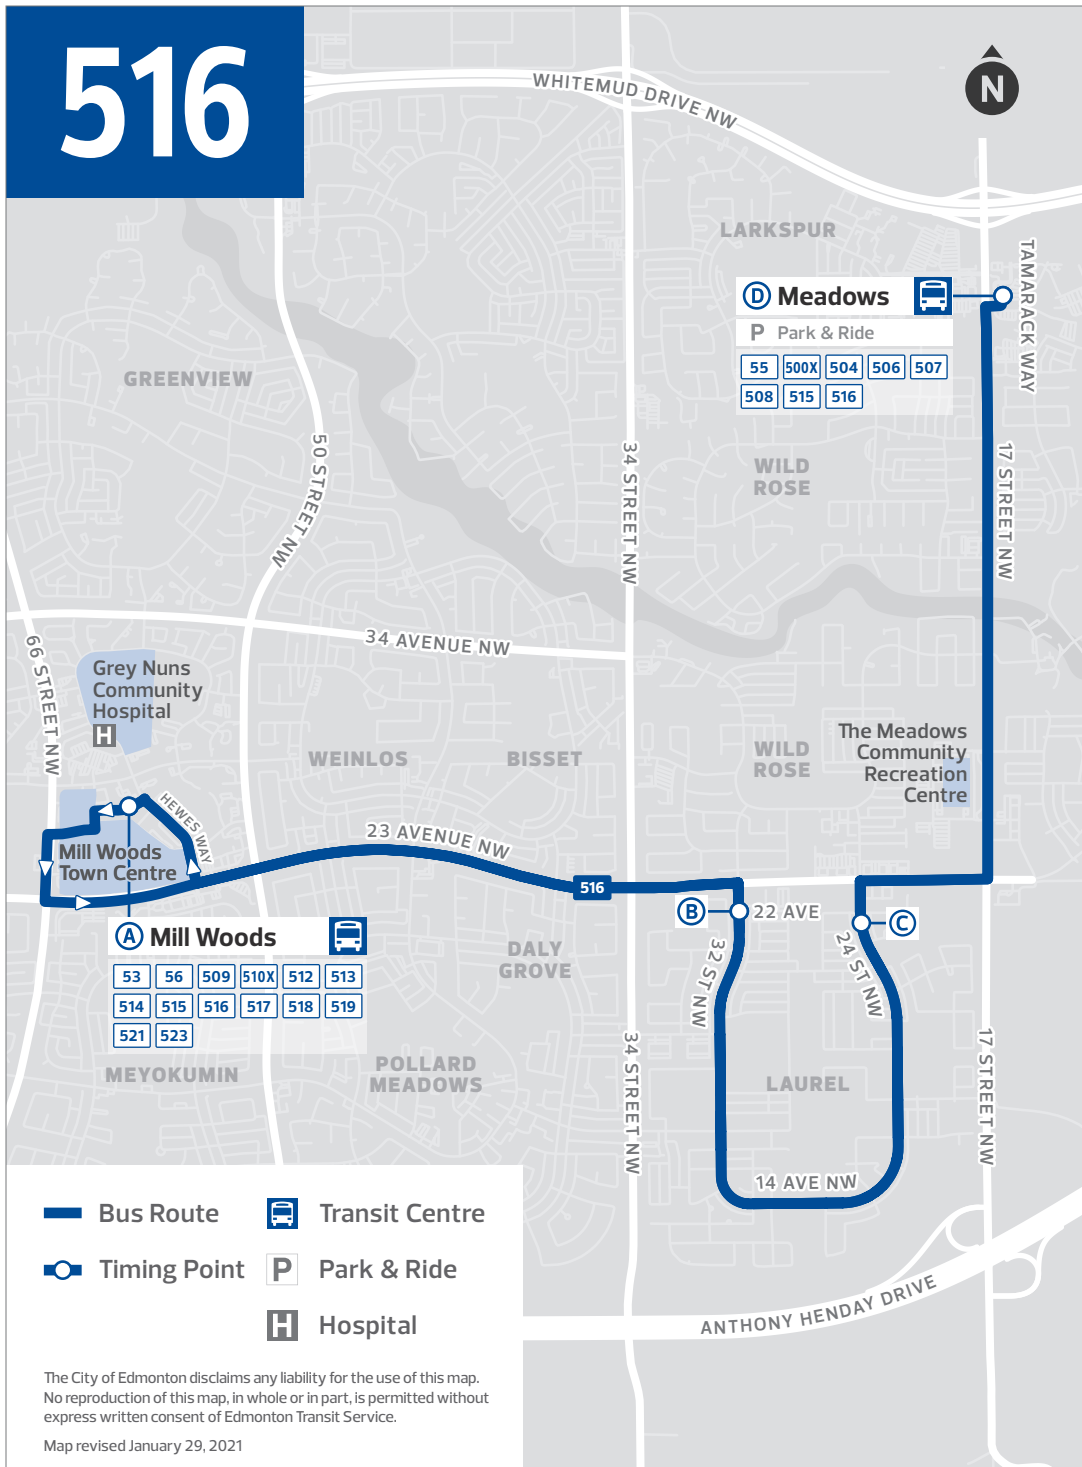

516

D Meadows

P Park & Ride

55	500X	504	506	507
508	515	516		

A Mill Woods

53	56	509	510X	512	513
514	515	516	517	518	519
521	523				

- Bus Route
- Transit Centre
- Timing Point
- P** Park & Ride
- H** Hospital

The City of Edmonton disclaims any liability for the use of this map. No reproduction of this map, in whole or in part, is permitted without express written consent of Edmonton Transit Service.
Map revised January 29, 2021

Reading across the row tells you the time required for the bus to travel between timing points.

Example

For the schedule below, to arrive at **102 St & MacDonald Drive** for **7:56 a.m.**, you will need to board the bus at **Capilano Transit Centre** no later than **7:35 a.m.**

- ① ROUTE NUMBER
- ② DAY OF THE WEEK
- ③ LOCATION / TIMING POINTS
- ④ MAP MARKERS

①	1			② SUNDAY		
	CAPILANO TO DOWNTOWN			CAPILANO TO DOWNTOWN		
③	Capilano TC	79 St & 106 Ave	102 St & MacDonald Dr	Capilano TC	79 St & 106 Ave	102 St & MacDonald Dr
④	A	B	C	A	B	C
	5:35	5:43	5:56	5:20	5:28	5:41
	5:55	6:03	6:16	5:35	5:43	5:56
	6:15	6:23	6:36	5:50	5:58	6:11
	6:35	6:43	6:56	6:05	6:13	6:26
	6:55	7:03	7:16	6:20	6:28	6:41
	7:15	7:23	7:36	6:35	6:43	6:56
	7:35	7:43	7:56	6:50	6:58	7:11
	7:55	8:03	8:16	7:05	7:13	7:26
	8:15	8:23	8:36	7:25	7:33	7:46
	8:35	8:43	8:56	7:45	7:53	8:06
	8:55	9:03	9:16	8:05	8:13	8:26
	9:15	9:25	9:39	8:25	8:33	8:46
	9:35	9:44	9:58	8:45	8:53	9:06
	9:55	10:05	10:19	9:05	9:13	9:26
	10:15	10:24	10:38	9:25	9:33	9:46
	10:35	10:45	10:59	9:45	9:53	10:06
	10:50	10:59	11:13	10:05	10:13	10:26
	11:05	11:15	11:29	10:25	10:33	10:46
	11:20	11:30	11:43	10:45	10:53	11:06