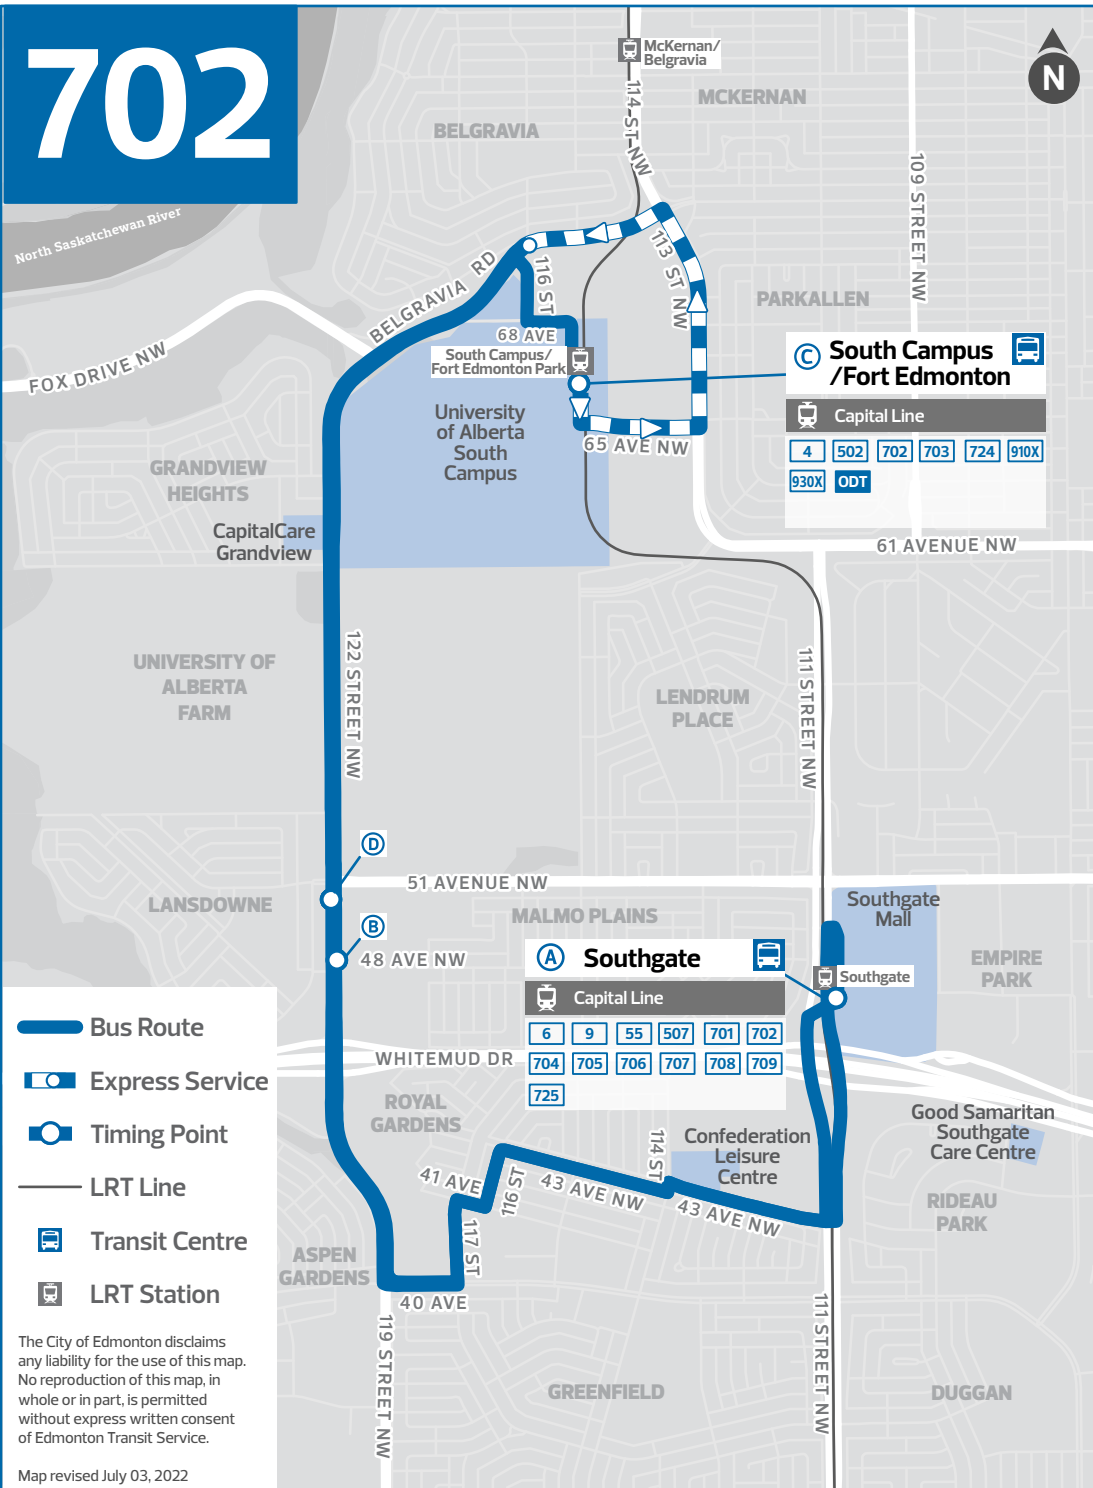

702

ETS Real-Time

Track your bus anywhere anytime from your phone or computer using these recommended real-time tools: edmonton.ca/RealTime, Google Maps, third-party Transit app

ETS Text & Ride

Text the bus stop number to 31100 or bus stop # [space] bus route # to receive your bus schedule by text message.

CONTINUED ON NEXT PANEL

702 MONDAY TO FRIDAY		
SOUTHGATE TO SOUTH CAMPUS/FORT EDMONTON PARK		
Southgate TC	122 St & 48 Ave	South Campus Ft Edm TC
A	B	C
9:01	9:09	9:15
9:31	9:39	9:45
10:01	10:09	10:15

TIMING POINTS

TIMING POINTS

702 SUNDAY		
SOUTHGATE TO SOUTH CAMPUS/FORT EDMONTON PARK		
Southgate TC	122 St & 48 Ave	South Campus Ft Edm TC
A	B	C
8:53	9:01	9:07
9:53	10:01	10:07
10:23	10:31	10:37
10:53	11:01	11:07
11:23	11:31	11:37
11:53	12:01	12:07
12:23	12:31	12:37
12:53	1:01	1:07
1:23	1:31	1:37
1:53	2:01	2:07
2:23	2:31	2:37
2:53	3:01	3:07
3:23	3:31	3:37
3:53	4:01	4:07
4:23	4:31	4:37
4:54	5:02	5:08
5:24	5:31	5:37
5:54	6:01	6:07
6:24	6:31	6:37

TIMING POINTS

702 SUNDAY		
SOUTH CAMPUS/FORT EDMONTON PARK TO SOUTHGATE		
South Campus Ft Edm TC	122 St & 51 Ave	Southgate TC
C	D	A
9:09	9:16	9:27
10:09	10:16	10:27
10:39	10:46	10:57
11:09	11:16	11:27
11:39	11:46	11:57
12:09	12:16	12:27
12:39	12:46	12:57
1:09	1:16	1:27
1:39	1:46	1:57
2:09	2:16	2:27
2:39	2:46	2:57
3:09	3:16	3:27
3:39	3:46	3:57
4:09	4:16	4:27
4:39	4:46	4:57
5:10	5:17	5:27
5:39	5:46	5:56
6:09	6:16	6:26
6:39	6:46	6:56
7:39	7:46	7:56