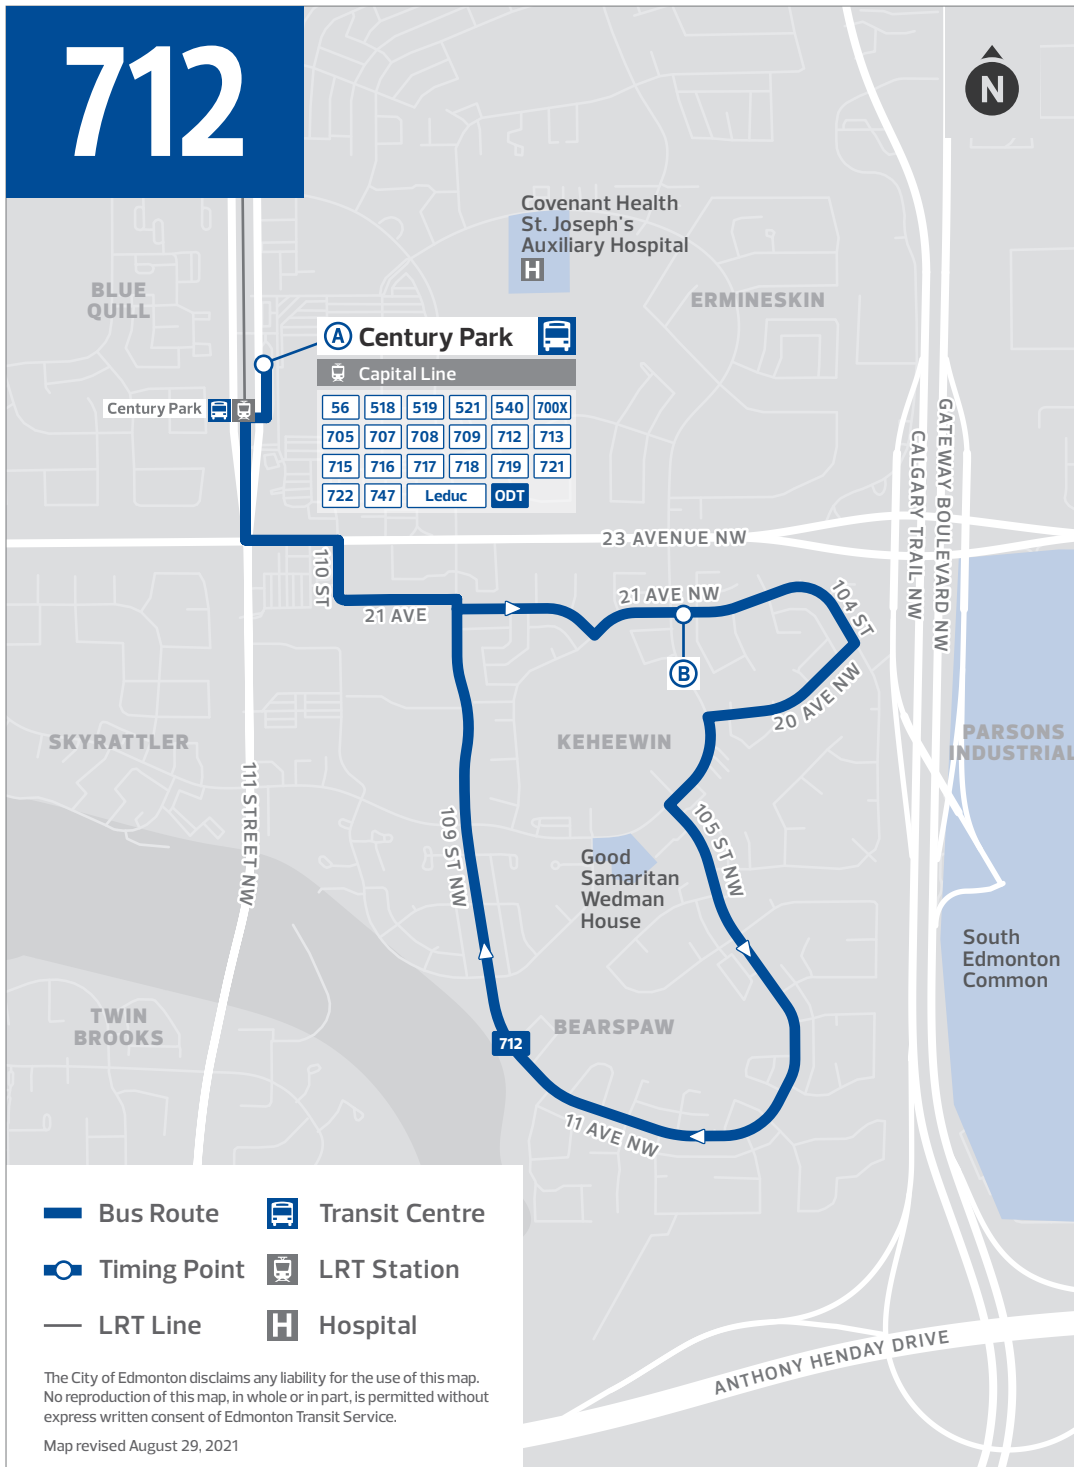

712

A Century Park

Capital Line

56	518	519	521	540	700X
705	707	708	709	712	713
715	716	717	718	719	721
722	747	Leduc	ODT		

- Bus Route
- Timing Point
- LRT Line
- Transit Centre
- LRT Station
- Hospital

The City of Edmonton disclaims any liability for the use of this map. No reproduction of this map, in whole or in part, is permitted without express written consent of Edmonton Transit Service.

Map revised August 29, 2021

ETS Real-Time

Track your bus anywhere anytime from your phone or computer using these recommended real-time tools: edmonton.ca/RealTime, Google Maps, third-party Transit app

ETS Text & Ride

- 1** ROUTE NUMBER
- 2** DAY OF THE WEEK
- 3** LOCATION / TIMING POINTS
- 4** MAP MARKERS

1			2 SUNDAY		
CAPILANO TO DOWNTOWN			CAPILANO TO DOWNTOWN		
3 Capilano TC	79 St & 106 Ave	102 St & 106 Ave Dr	Capilano TC	79 St & 106 Ave	102 St & 106 Ave Dr
5:35	5:43	5:56	5:20	5:28	5:41
5:55	6:03	6:16	5:35	5:43	5:56
6:15	6:23	6:36	5:50	5:58	6:11
6:35	6:43	6:56	6:05	6:13	6:26
6:55	7:03	7:16	6:20	6:28	6:41
7:15	7:23	7:36	6:35	6:43	6:56
7:35	7:43	7:56	6:50	6:58	7:11
7:55	8:03	8:16	7:05	7:13	7:26
8:15	8:23	8:36	7:25	7:33	7:46
8:35	8:43	8:56	7:45	7:53	8:06
8:55	9:03	9:17	8:05	8:13	8:26
9:15	9:25	9:39	8:25	8:33	8:46
9:35	9:44	9:58	8:45	8:53	9:06
9:55	10:05	10:19	9:05	9:13	9:26
10:15	10:24	10:38	9:25	9:33	9:46
10:35	10:45	10:59	9:45	9:53	10:06
10:50	10:59	11:13	10:05	10:13	10:26
11:05	11:15	11:29	10:25	10:33	10:46
11:20	11:30	11:43	10:45	10:53	11:06

For more information visit edmonton.ca/transit.

SCHEDULE GUIDE