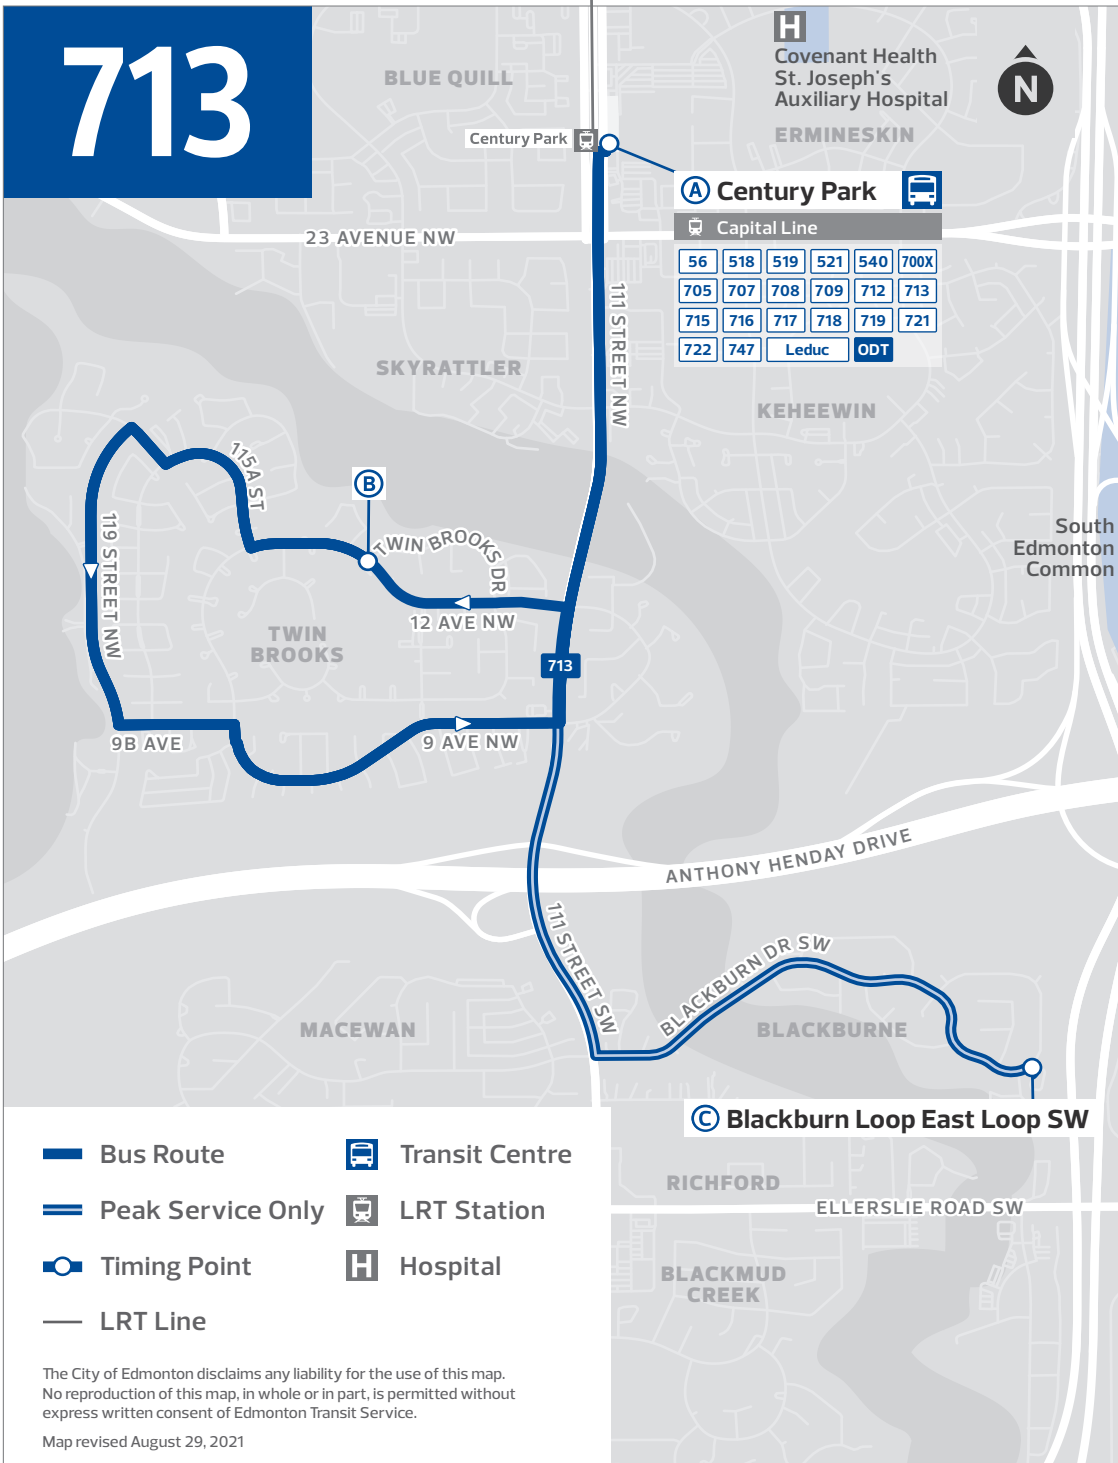

# 713

**A Century Park**

Capital Line

56	518	519	521	540	700X
705	707	708	709	712	713
715	716	717	718	719	721
722	747	Leduc	ODT		

**C Blackburn Loop East Loop SW**

- Bus Route
- Peak Service Only
- Timing Point
- LRT Line
- Transit Centre
- LRT Station
- Hospital

The City of Edmonton disclaims any liability for the use of this map. No reproduction of this map, in whole or in part, is permitted without express written consent of Edmonton Transit Service.

Map revised August 29, 2021

## MONDAY TO FRIDAY

CENTURY PARK TO BLACKBURNE				BLACKBURNE TO CENTURY PARK			
Century Park TC	111 St & 12 Ave	Twin Brooks Dr & 12 Ave	Blackburn Dr E Loop	Blackburn Dr E Loop	Twin Brooks Dr & 12 Ave	Blackburn Dr E Loop	Century Park TC
5:30			5:38	5:38	5:45		5:58
6:00			6:08	6:08	6:15		6:28
6:30			6:40	6:40	6:49		7:03
6:50			7:00	7:00	7:09		7:23
7:10			7:20	7:20	7:29		7:43
7:30			7:40	7:40	7:49		8:03
7:50			8:00	8:00	8:09		8:23
8:10			8:20	8:20	8:29		8:43
8:30			8:40	8:40	8:49		9:03
9:00		9:06		9:06			9:18
9:30		9:36		9:36			9:48
10:00		10:06		10:06			10:18
10:30		10:36		10:36			10:48
11:00		11:06		11:06			11:18
11:30		11:36		11:36			11:48
<b>12:00</b>		<b>12:06</b>		<b>12:06</b>			<b>12:18</b>
<b>12:30</b>		<b>12:36</b>		<b>12:36</b>			<b>12:48</b>
1:00		1:06		1:06			1:18
1:30		1:36		1:36			1:48
2:00		2:06		2:06			2:18
2:30		2:36		2:36			2:48
3:00		3:07		3:07			3:22
3:30	3:36	3:38		3:38	3:54		4:06
3:50	3:56	3:58		3:58	4:14		4:26
4:10	4:16	4:18		4:18	4:34		4:46
4:30	4:36	4:38		4:38	4:54		5:06
4:50	4:56	4:58		4:58	5:14		5:26
5:10	5:16	5:18		5:18	5:34		5:46
5:30	5:36	5:38		5:38	5:54		6:06
5:50	5:56	5:58		5:58	6:14		6:26
6:10	6:16	6:18		6:18	6:34		6:45
6:30		6:36		6:36			6:48
7:00		7:06		7:06			7:18
7:30		7:36		7:36			7:48
8:00		8:06		8:06			8:18
8:30		8:36		8:36			8:48
9:00		9:06		9:06			9:18
9:30		9:36		9:36			9:48
10:00		10:05		10:05			10:16
11:00		11:05		11:05			11:16