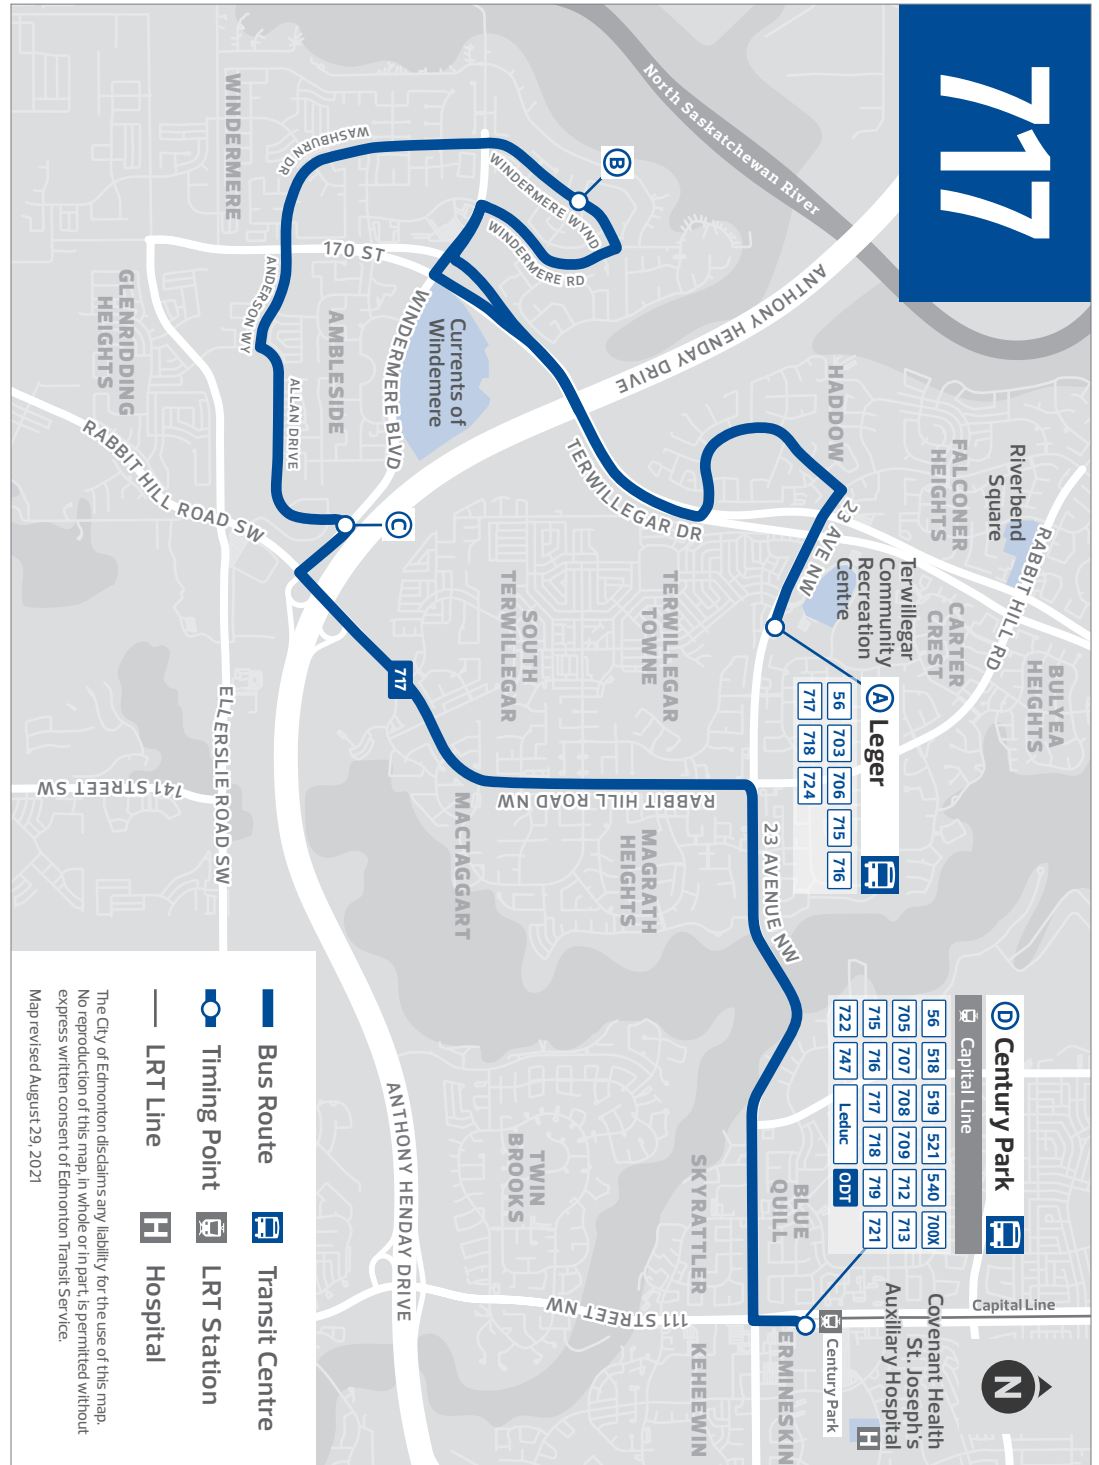

CENTURY PARK TO LEGER

Century Park TC	Allan Dr & Windermere Blvd	Windermere Wynd & Ware Cres	Leger TC
D	C	B	A
5:48	6:01	6:12	6:25
6:13	6:26	6:38	6:55
6:39	6:53	7:06	7:23
7:14	7:28	7:41	7:58
7:44	7:58	8:11	8:28
8:14	8:28	8:41	8:58
8:44	8:58	9:10	9:24
9:13	9:26	9:38	9:52
9:41	9:54	10:06	10:20
10:11	10:24	10:36	10:50
10:41	10:54	11:06	11:20
11:11	11:24	11:36	11:50
11:41	11:54	12:06	12:20
12:11	12:24	12:36	12:50
12:41	12:54	1:06	1:20
1:11	1:24	1:36	1:50
1:41	1:54	2:06	2:20
2:11	2:24	2:36	2:50
2:41	2:54	3:07	3:22
3:12	3:26	3:39	3:54
3:32	3:46	3:59	4:14
3:52	4:06	4:19	4:34
4:12	4:26	4:39	4:54
4:32	4:46	4:59	5:14
4:52	5:06	5:19	5:34
5:12	5:26	5:39	5:54
5:32	5:46	5:59	6:14
5:52	6:06	6:19	6:33
6:13	6:27	6:39	6:52
6:43	6:56	7:08	7:21
7:13	7:26	7:38	7:51
7:43	7:56	8:08	8:21
8:13	8:26	8:38	8:51
8:43	8:56	9:08	9:21
9:13	9:26	9:38	9:51
9:43	9:56	10:07	10:18

TIMING POINTS

717 SATURDAY

LEGER TO CENTURY PARK

Leger TC	Windermere Wynd & Ware Cres	Allan Dr & Windermere Blvd	Century Park TC
A	B	C	D
8:24	8:35	8:46	9:00
8:53	9:04	9:16	9:31
9:22	9:34	9:46	10:01
9:52	10:04	10:16	10:31
10:22	10:34	10:46	11:01
10:52	11:04	11:16	11:31
11:22	11:34	11:46	12:01
11:52	12:04	12:16	12:31
12:22	12:34	12:46	1:01
12:52	1:04	1:16	1:31
1:22	1:34	1:46	2:01
1:52	2:04	2:16	2:31
2:22	2:34	2:46	3:01
2:52	3:04	3:16	3:31
3:22	3:34	3:46	4:01
3:52	4:04	4:16	4:31
4:22	4:34	4:46	5:01
4:52	5:04	5:15	5:29
5:22	5:33	5:44	5:58
5:51	6:02	6:13	6:27
6:21	6:32	6:43	6:57
6:51	7:02	7:13	7:27

TIMING POINTS

Bold text indicates p.m. time

TC = Transit Centre

Subject to change without notice

717

The City of Edmonton disclaims any liability for the use of this map. No reproduction of this map, in whole or in part, is permitted without express written consent of Edmonton Transit Service. Map revised August 29, 2021