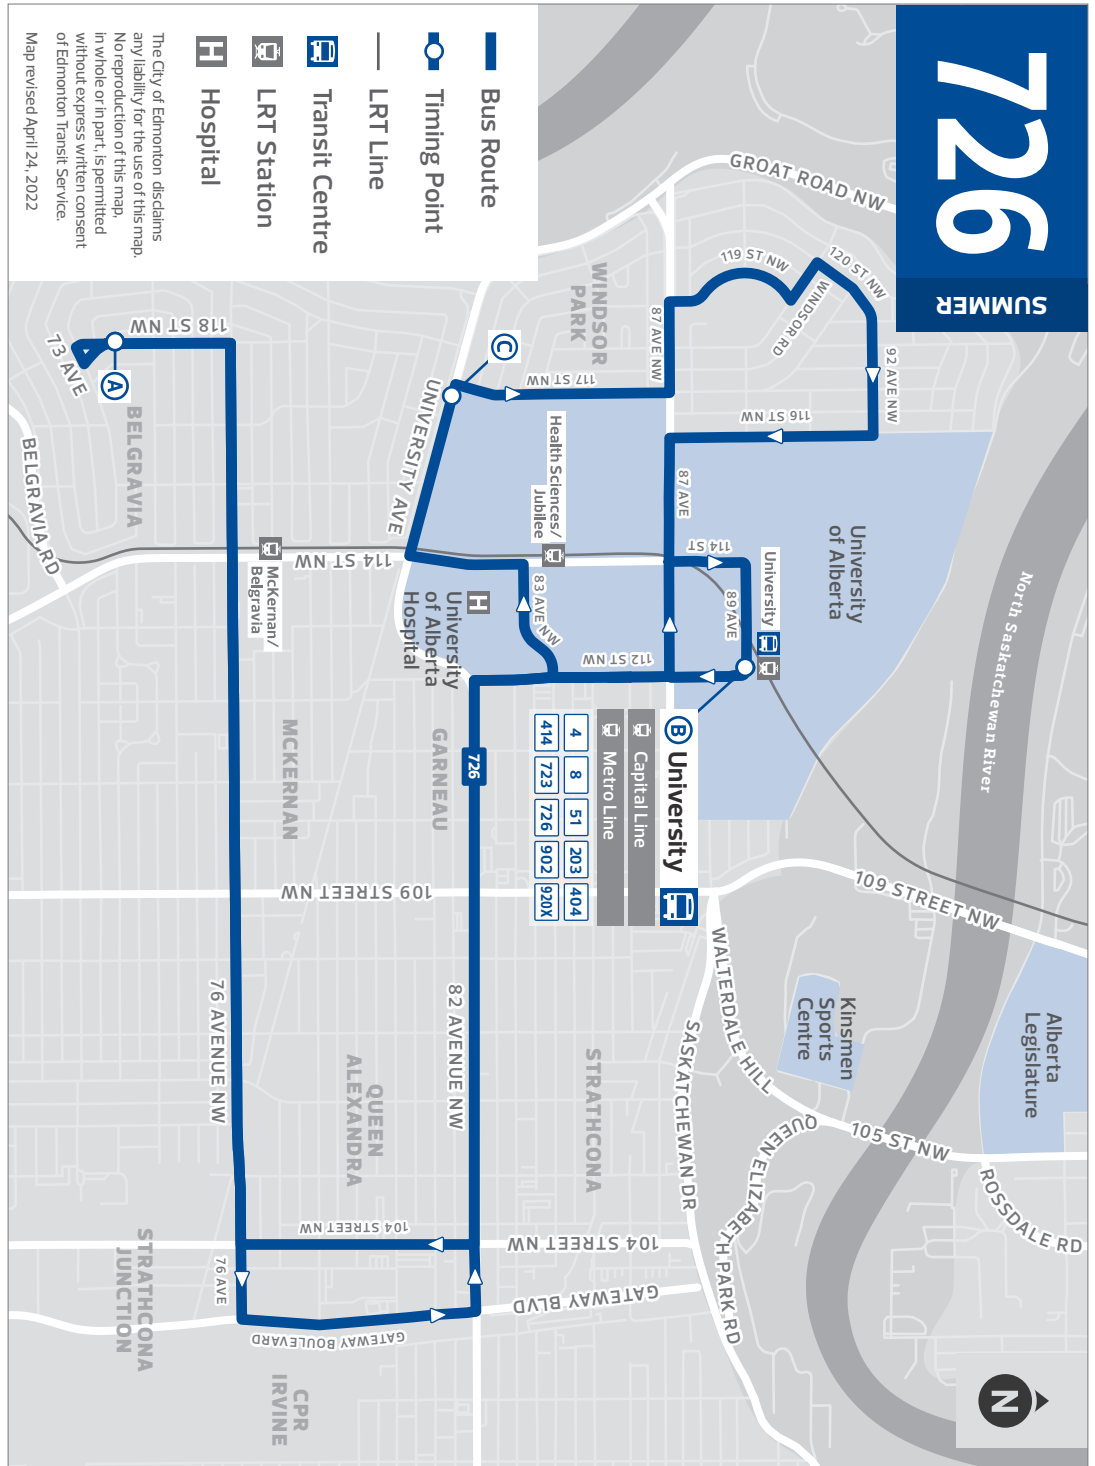

TIMING POINTS

726**SATURDAY****UNIVERSITY TO BELGRAVIA**

114 St & 89 Ave NB	University TC	118 St & 73 Ave
(B) → (B) → (A)		
9:01	9:02	9:22
10:01	10:02	10:22
11:01	11:02	11:22
12:01	12:02	12:22
1:01	1:02	1:22
2:01	2:02	2:22
3:01	3:02	3:22
4:01	4:02	4:22
	5:09	5:29

Revised: July 3, 2022

Edmonton
Transit
Service

726

MONDAY TO FRIDAY

BELGRAVIA TO UNIVERSITY TO WINDSOR PARK TO UNIVERSITY

118 St & 73 Ave	University TC	117 St & University Ave	University TC
(A) → (B) → (C) → (B)			
9:24	9:51	9:55	10:07
10:24	10:51	10:55	11:07
11:24	11:51	11:55	12:07
12:24	12:51	12:55	1:07
1:24	1:51	1:55	2:07
2:24	2:51	2:55	3:07

TIMING POINTS

726

MONDAY TO FRIDAY

UNIVERSITY TO BELGRAVIA

114 St & 89 Ave NB	University TC	118 St & 73 Ave
(B) → (B) → (A)		
9:03	9:04	9:24
10:03	10:04	10:24
11:03	11:04	11:24
12:03	12:04	12:24
1:03	1:04	1:24
2:03	2:04	2:24

TIMING POINTS

- Bus Route
- Timing Point
- LRT Line
- Transit Centre
- LRT Station
- Hospital

The City of Edmonton disclaims any liability for the use of this map. No reproduction of this map, in whole or in part, is permitted without express written consent of Edmonton Transit Service. Map revised April 24, 2022