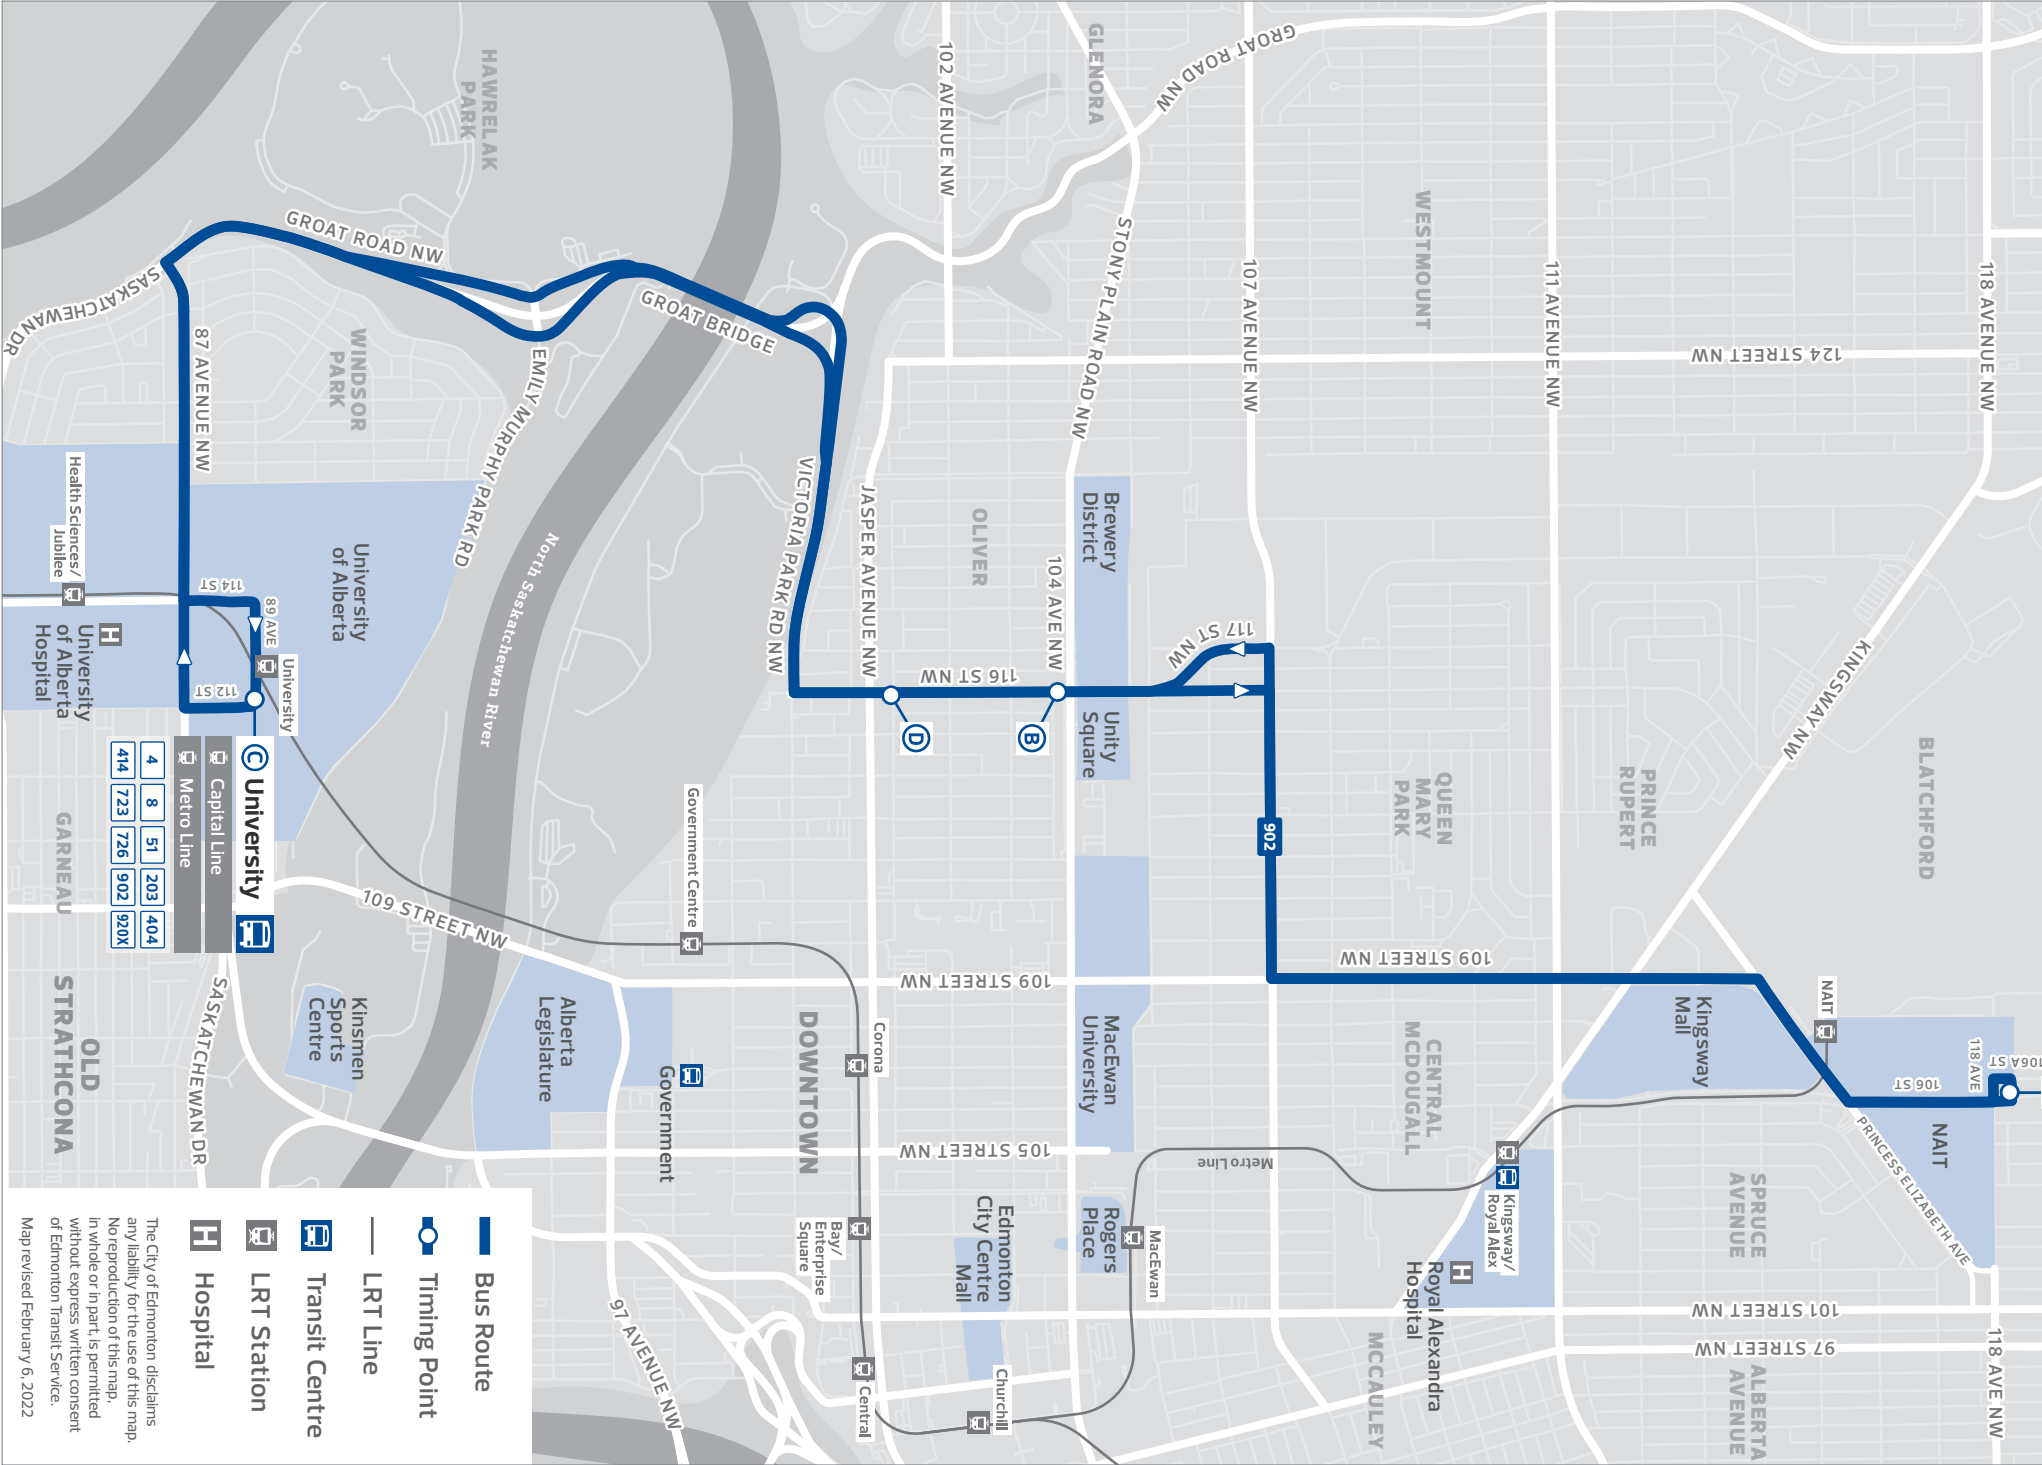

TIMING POINTS

Bold text indicates p.m. time

902 SATURDAY

NAIT TO UNIVERSITY

106 St & 118 Ave Loop	116 St & 104 Ave	University TC
A	B	C
6:26	6:38	6:49
7:26	7:38	7:49
7:56	8:08	8:19
8:26	8:38	8:49
8:55	9:07	9:18
9:25	9:37	9:48
9:55	10:07	10:18
10:25	10:37	10:48
10:55	11:07	11:18
11:25	11:37	11:48
11:55	12:07	12:18
- EVERY 30 MINUTES UNTIL -		
1:55	2:07	2:18
2:25	2:37	2:48
2:55	3:07	3:18
3:25	3:37	3:48
3:55	4:07	4:18
4:25	4:37	4:48
4:56	5:08	5:19
5:26	5:38	5:49
5:56	6:08	6:19
6:26	6:38	6:49
6:56	7:08	7:19

TIMING POINTS

902 SUNDAY

NAIT TO UNIVERSITY

106 St & 118 Ave Loop	116 St & 104 Ave	University TC
A	B	C
10:02	10:13	10:24
10:32	10:43	10:54
- EVERY 30 MINUTES UNTIL -		
4:32	4:43	4:54
5:02	5:13	5:24
5:30	5:41	5:52
6:00	6:11	6:22
6:30	6:41	6:52

UNIVERSITY TO NAIT

University TC	116 St & Jasper Ave	106 St & 118 Ave Loop
C	D	A
10:16	10:26	10:38
10:46	10:56	11:08
- EVERY 30 MINUTES UNTIL -		
4:16	4:26	4:38
4:46	4:56	5:08
5:16	5:26	5:38
5:46	5:56	6:08
6:16	6:26	6:38
6:46	6:56	7:08

902

NAIT
UNIVERSITY SQUARE
UNIVERSITY

Revised: July 3, 2022

Edmonton
Transit
Service

902

- Bus Route
- Timing Point
- LRT Line
- Transit Centre
- LRT Station
- Hospital

The City of Edmonton disclaims any liability for the use of this map. No reproduction of this map, in whole or in part, is permitted without express written consent of Edmonton Transit Service. Map revised February 6, 2022