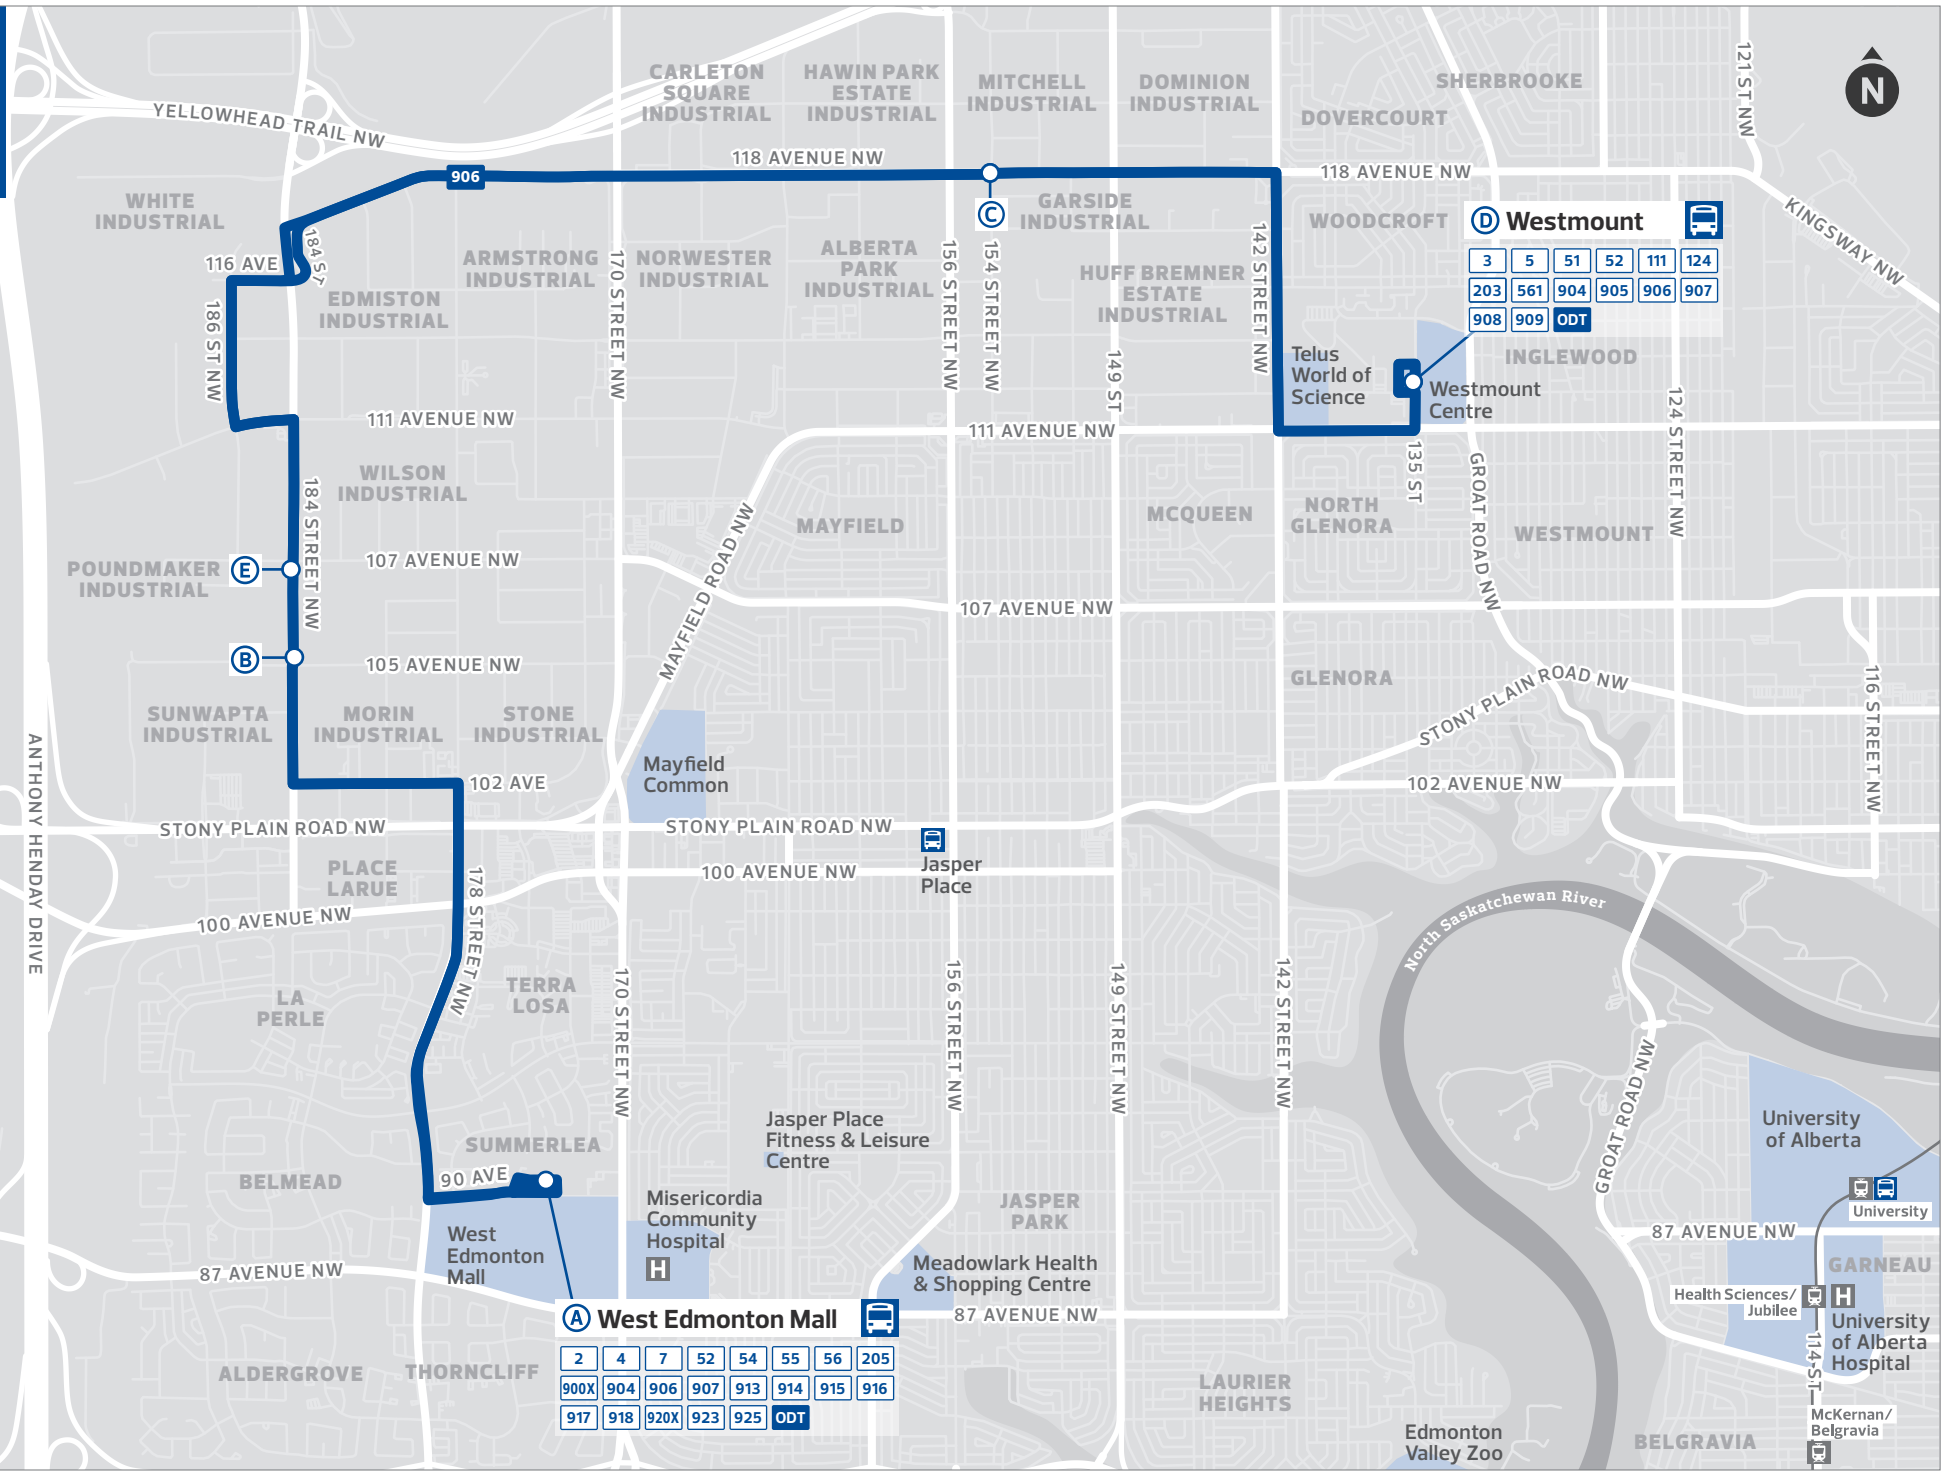

- ① ROUTE NUMBER
- ② DAY OF THE WEEK
- ③ LOCATION / TIMING POINTS
- ④ MAP MARKERS

①	② SUNDAY					
	CAPILANO TO DOWNTOWN			CAPILANO TO DOWNTOWN		
③	Capilano TC	79 St & 106 Ave	102 St & MacDonald Dr	Capilano TC	79 St & 106 Ave	102 St & MacDonald Dr
④	A	B	C	A	B	C
	5:35	5:43	5:56	5:20	5:28	5:41
	5:55	6:03	6:16	5:35	5:43	5:56
	6:15	6:23	6:36	5:50	5:58	6:11
	6:35	6:43	6:56	6:05	6:13	6:26
	6:55	7:03	7:16	6:20	6:28	6:41
	7:15	7:23	7:36	6:35	6:43	6:56
	7:35	7:43	7:56	6:50	6:58	7:11
	7:55	8:03	8:16	7:05	7:13	7:26
	8:15	8:23	8:36	7:25	7:33	7:46
	8:35	8:43	8:56	7:45	7:53	8:06
	8:55	9:03	9:16	8:05	8:13	8:26
	9:15	9:23	9:36	8:25	8:33	8:46
	9:35	9:44	9:58	8:45	8:53	9:06
	9:55	10:05	10:19	9:05	9:13	9:26
	10:15	10:24	10:38	9:25	9:33	9:46
	10:35	10:45	10:59	9:45	9:53	10:06
	10:50	10:59	11:13	10:05	10:13	10:26
	11:05	11:15	11:29	10:25	10:33	10:46
	11:20	11:30	11:43	10:45	10:53	11:06

Revised: July 3, 2022

Edmonton
Transit
Service

906

-  Bus Route
-  Timing Point
-  LRT Line
-  Transit Centre
-  LRT Station
-  Hospital

The City of Edmonton disclaims any liability for the use of this map. No reproduction of this map, in whole or in part, is permitted without express written consent of Edmonton Transit Service.

Map revised November 28, 2021

(A) West Edmonton Mall

2	4	7	52	54	55	56	205
900X	904	906	907	913	914	915	916
917	918	920X	923	925	ODT		

(D) Westmount

3	5	51	52	111	124
203	561	904	905	906	907
908	909	ODT			