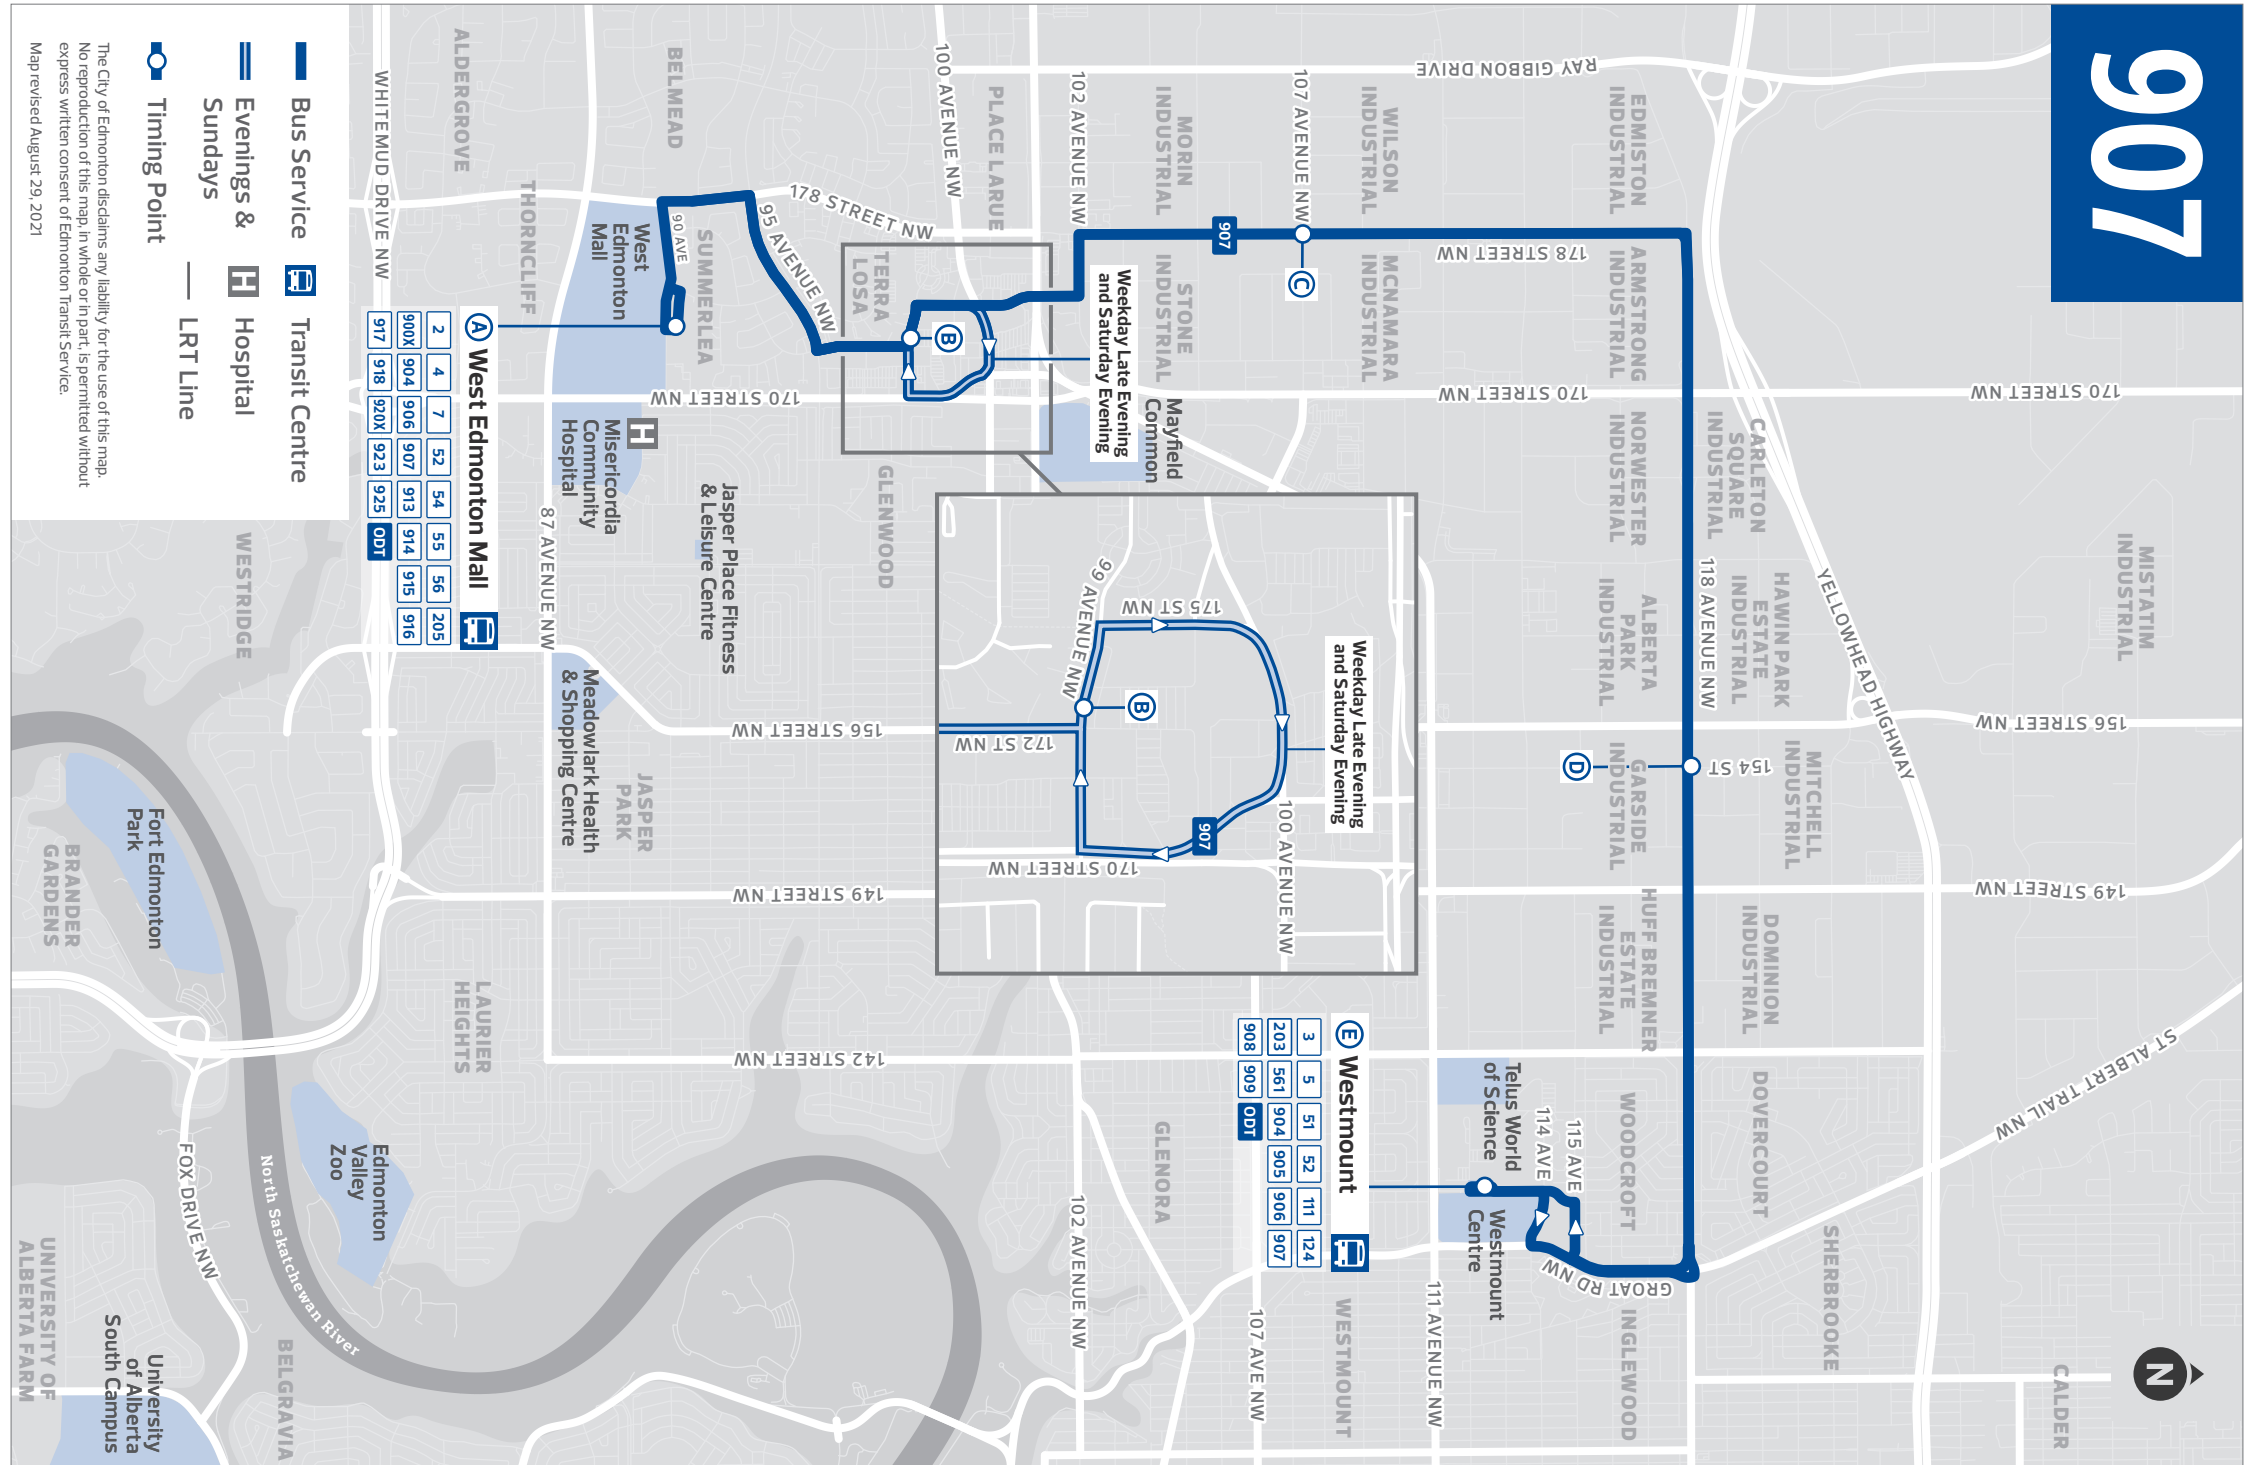

Revised: July 3, 2022

Edmonton
Transit
Service

Edmonton

907

MONDAY TO FRIDAY

WEST EDM MALL TO WESTMOUNT

West Edm Mall TC	178 St & 107 Ave	154 St & 118 Ave	Westmount TC	172 St & 99 Ave
A	C	D	E	B
5:21	5:31	5:39	5:48	
5:51	6:01	6:09	6:18	
6:10	6:20	6:28	6:38	
6:30	6:41	6:50	7:00	
6:50	7:01	7:10	7:20	
7:10	7:21	7:30	7:40	
7:30	7:41	7:50	8:00	
7:50	8:01	8:10	8:20	
8:10	8:21	8:30	8:40	
8:30	8:41	8:50	9:00	
8:50	9:01	9:09	9:18	
9:22	9:33	9:41	9:50	
9:52	10:03	10:11	10:20	
10:22	10:33	10:41	10:50	
10:52	11:03	11:11	11:20	
11:22	11:33	11:41	11:50	
11:52	12:03	12:11	12:20	
12:22	12:33	12:41	12:50	
12:52	1:03	1:11	1:20	
1:22	1:33	1:41	1:50	
1:52	2:03	2:11	2:20	
2:22	2:33	2:41	2:50	
2:53	3:04	3:13	3:25	
3:13	3:24	3:33	3:45	
3:33	3:44	3:53	4:05	
3:53	4:04	4:13	4:25	
4:13	4:24	4:33	4:45	
4:33	4:44	4:53	5:05	
4:53	5:04	5:13	5:25	
5:13	5:24	5:33	5:45	
5:48	5:59	6:08	6:20	
6:22	6:33	6:41	6:50	
6:52	7:03	7:11	7:20	
7:22	7:33	7:41	7:50	
7:52	8:03	8:11	8:20	
8:22	8:33	8:41	8:50	
8:52	9:03	9:11	9:20	
9:22	9:33	9:41	9:50	
9:50	10:01	10:09	10:18	
10:52			10:56	

TIMING POINTS

TC = Transit Centre
Bold text indicates p.m. time
 Subject to change without notice

907