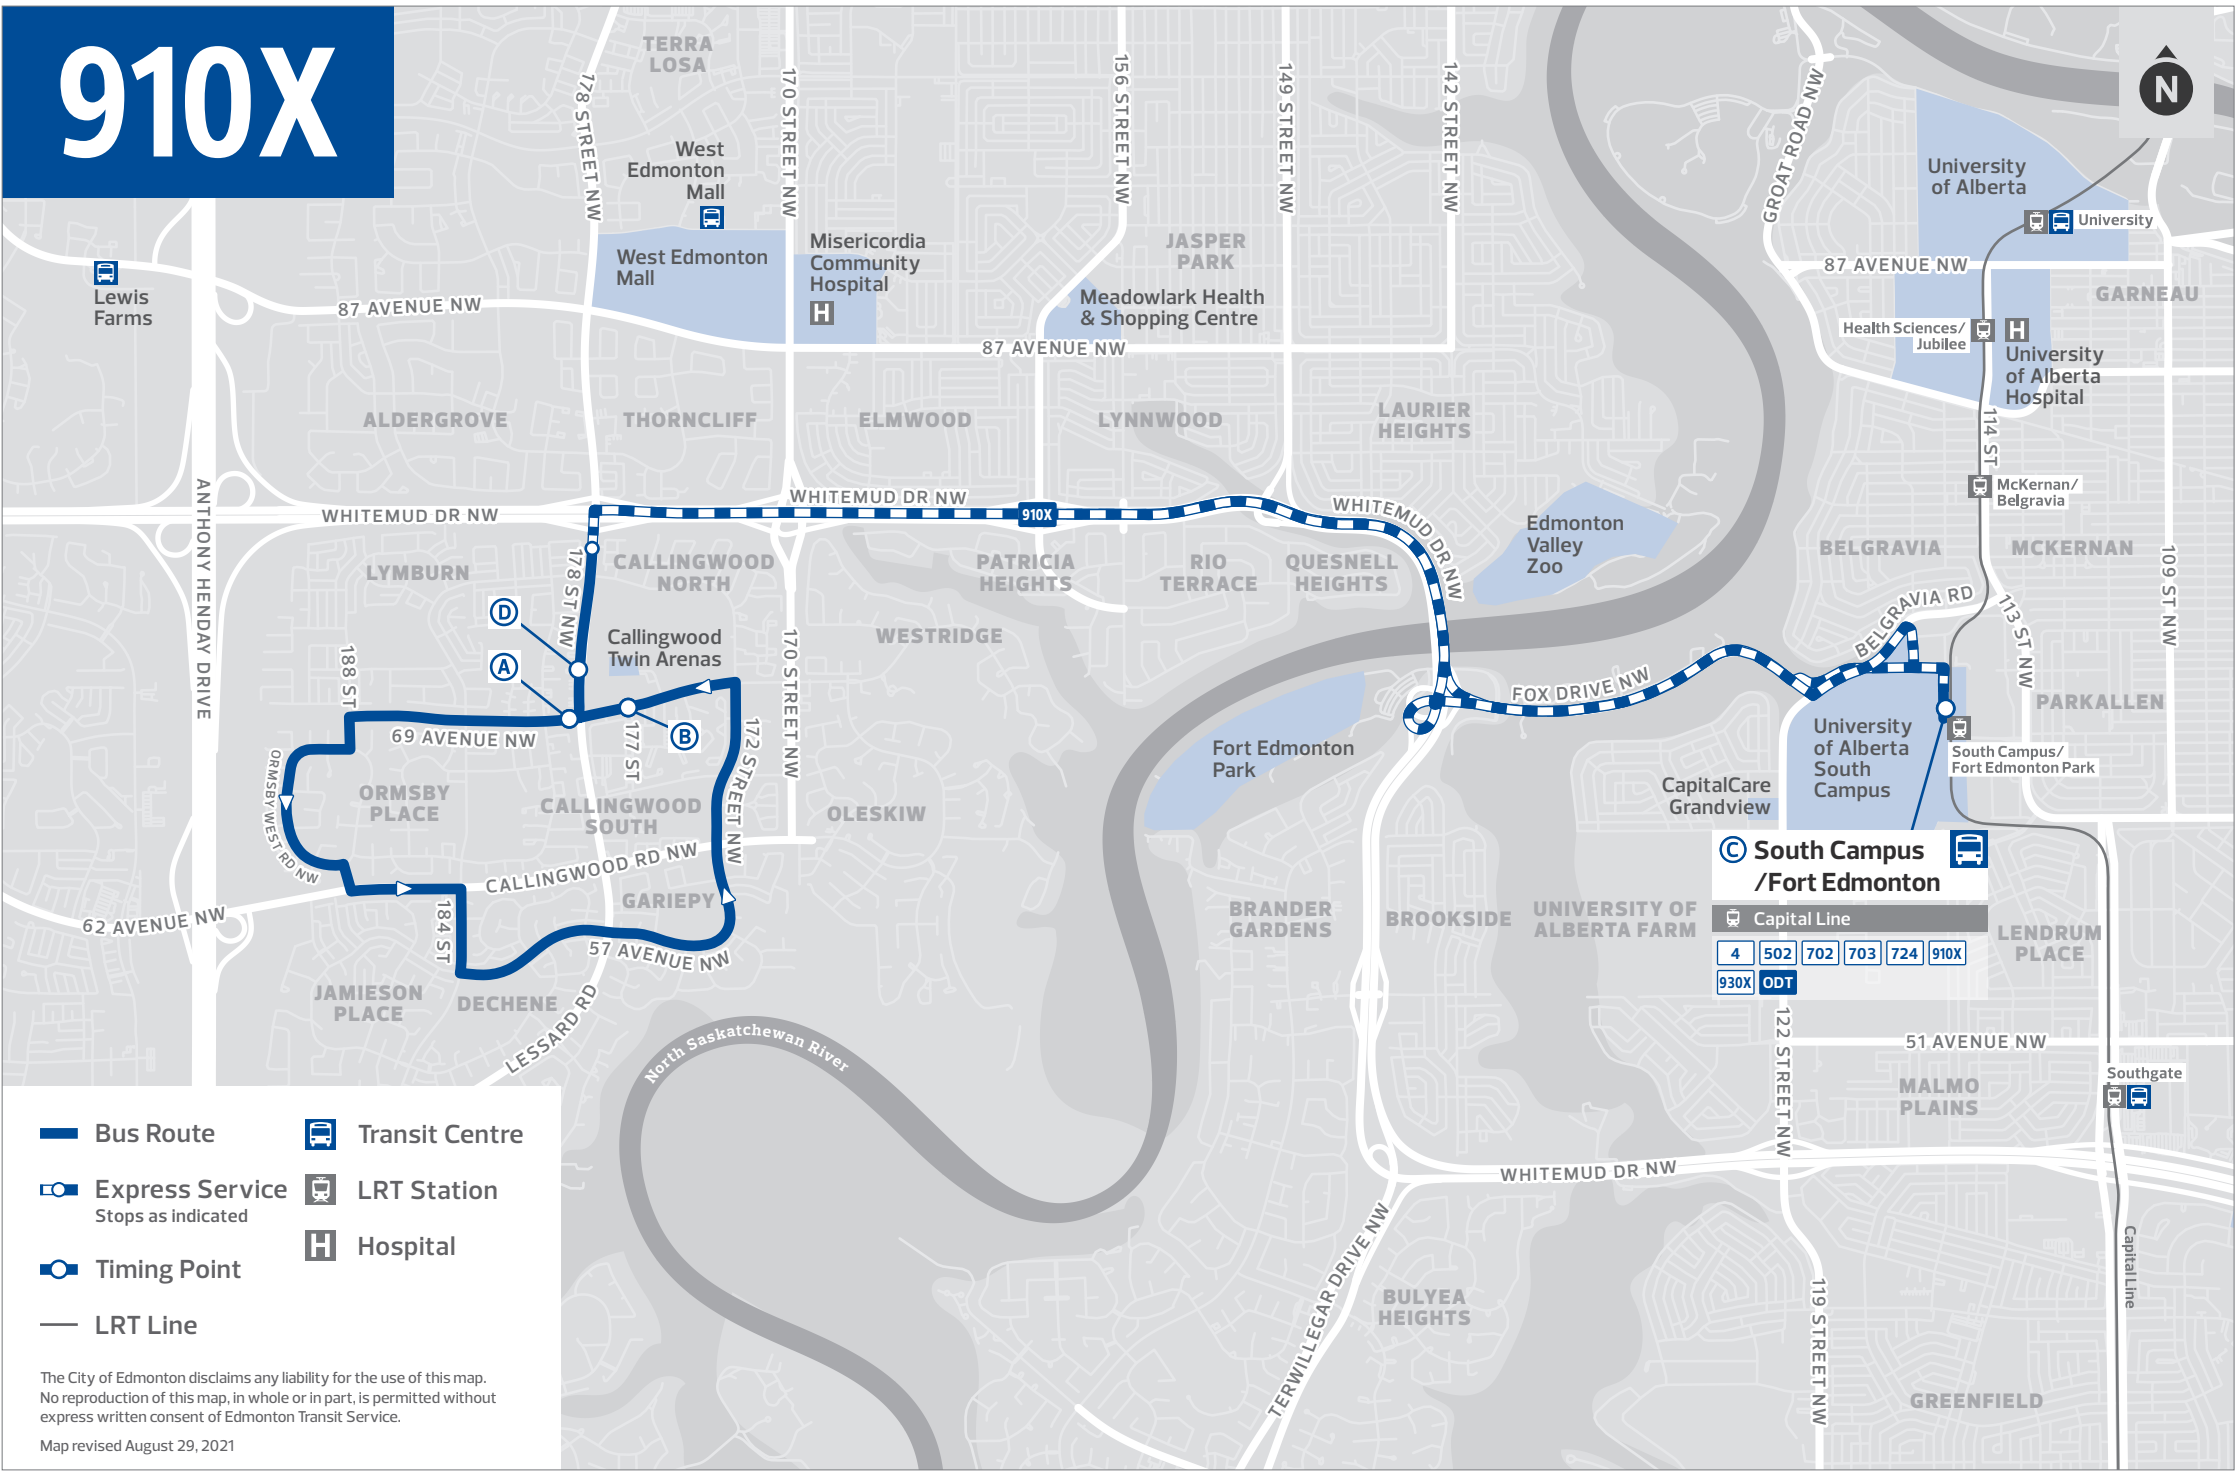

# 910X

-  Bus Route
-  Express Service  
Stops as indicated
-  Timing Point
-  LRT Line
-  Transit Centre
-  LRT Station
-  Hospital

**South Campus /Fort Edmonton**

Capital Line

4	502	702	703	724	910X
930X	ODT				

The City of Edmonton disclaims any liability for the use of this map. No reproduction of this map, in whole or in part, is permitted without express written consent of Edmonton Transit Service.  
Map revised August 29, 2021