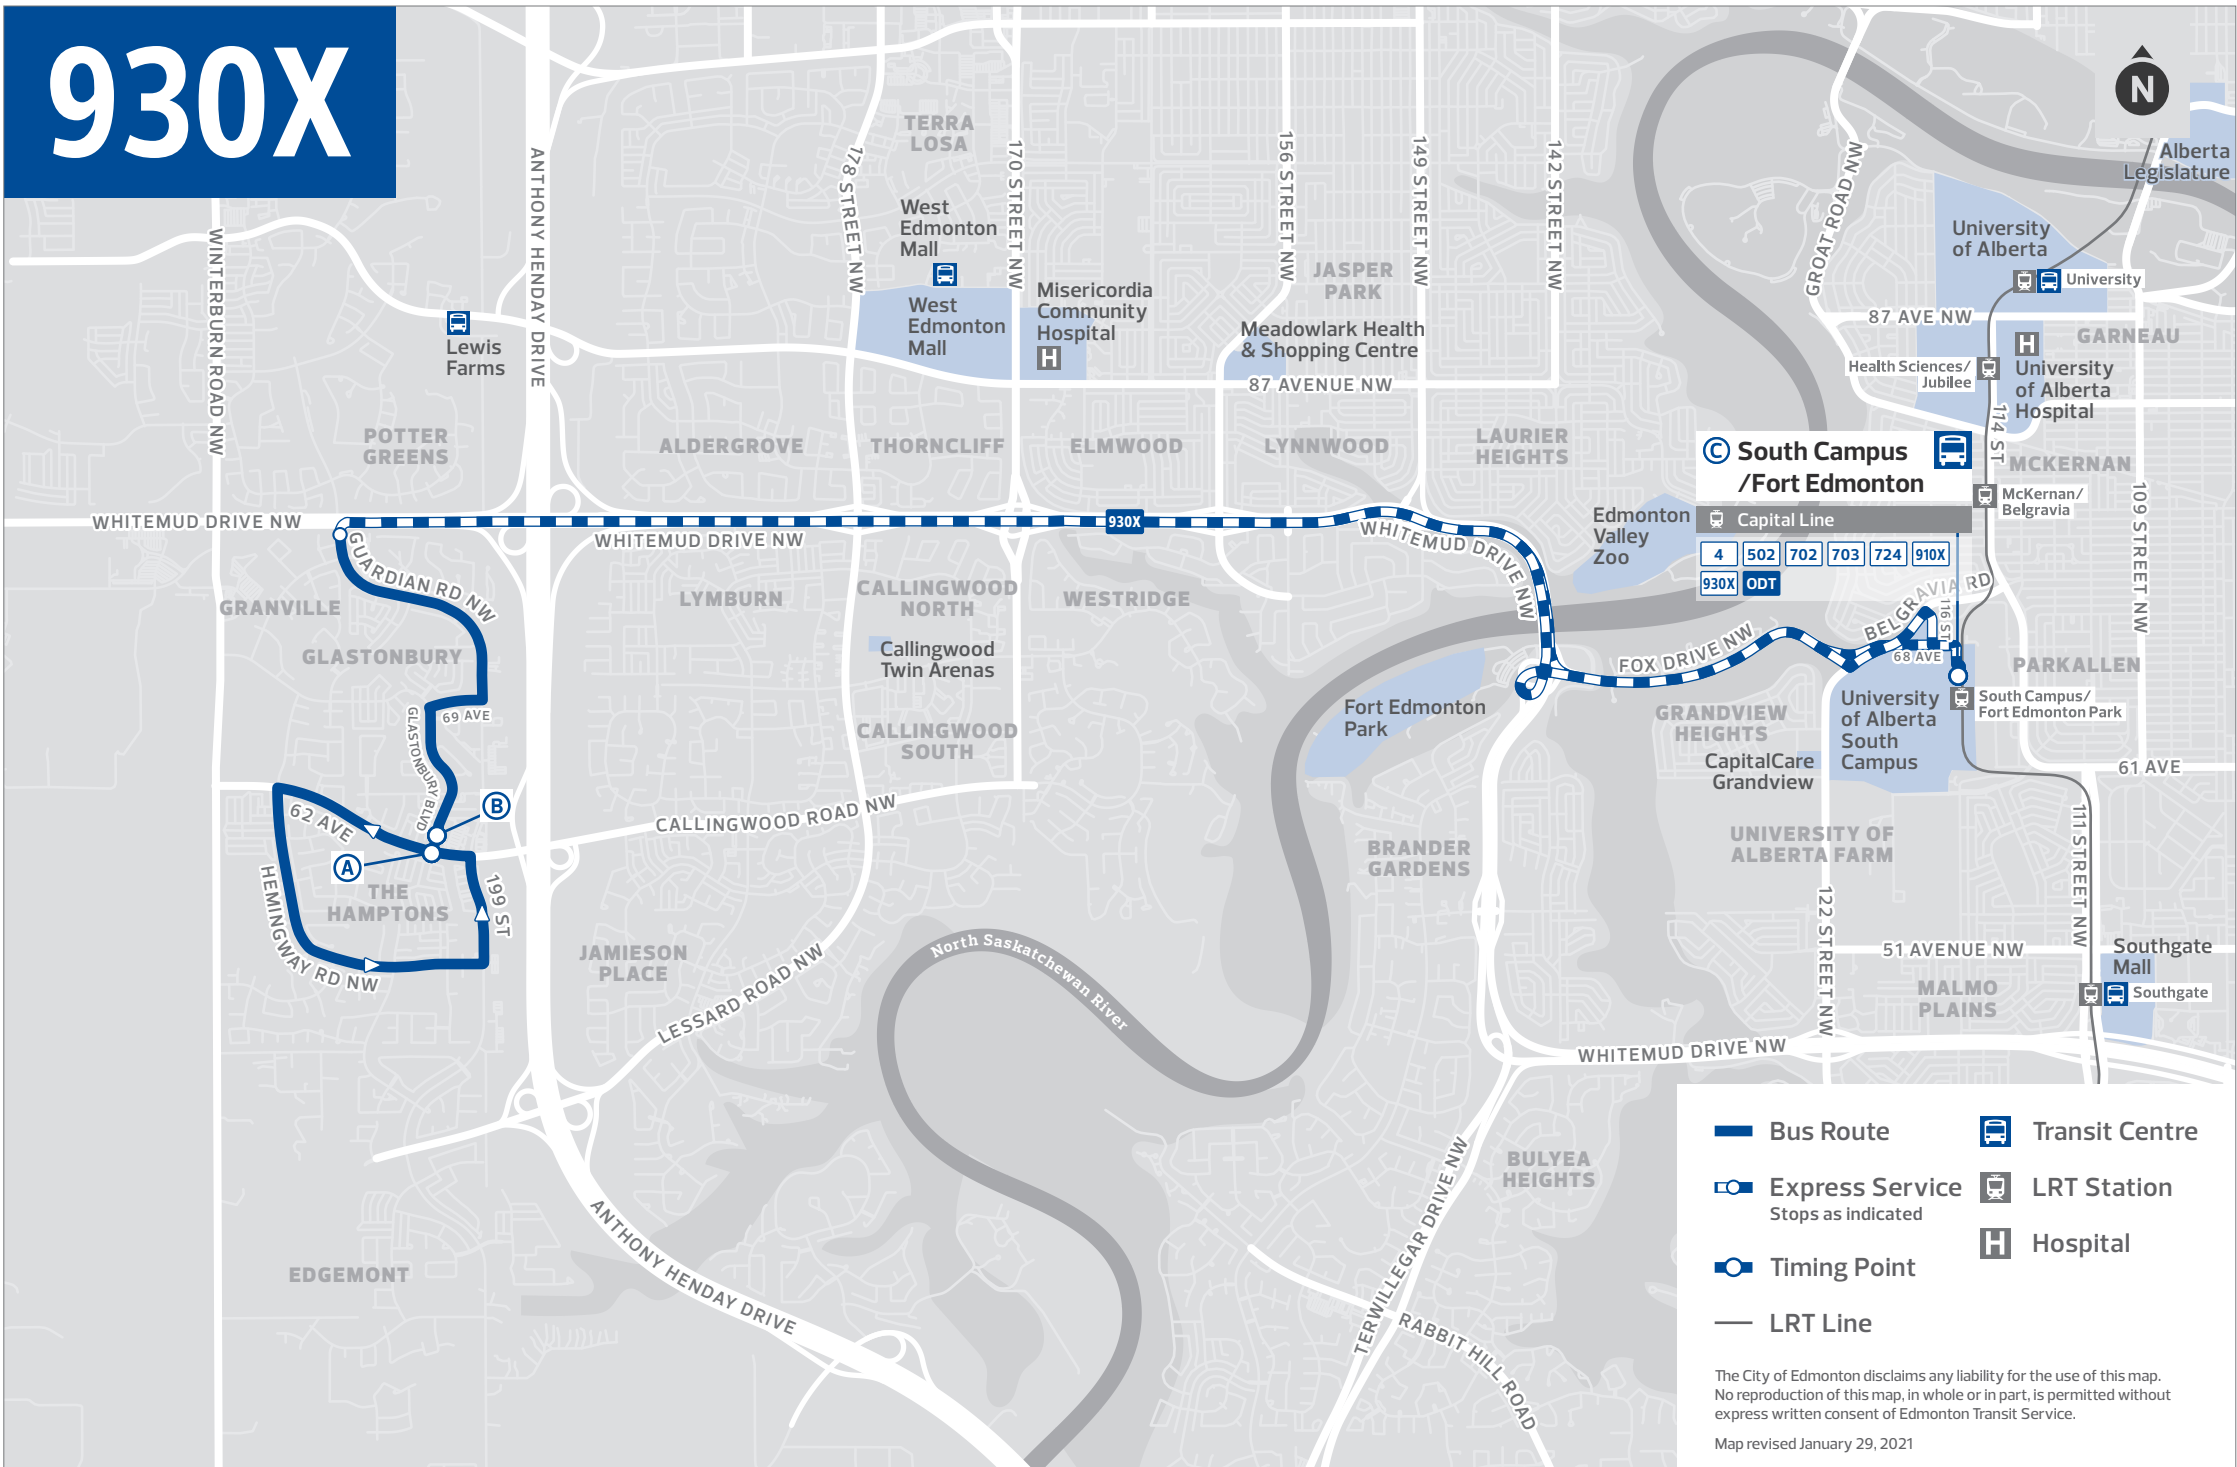

# 930x

THE HAMPTONS  
SOUTH CAMPUS /  
FORT EDMONTON

Revised: July 3, 2022

Edmonton  
Transit  
Service

# 930X

**South Campus /Fort Edmonton**

Capital Line

4	502	702	703	724	910X
930X	ODT				

-  Bus Route
-  Express Service  
Stops as indicated
-  Timing Point
-  LRT Line
-  Transit Centre
-  LRT Station
-  Hospital