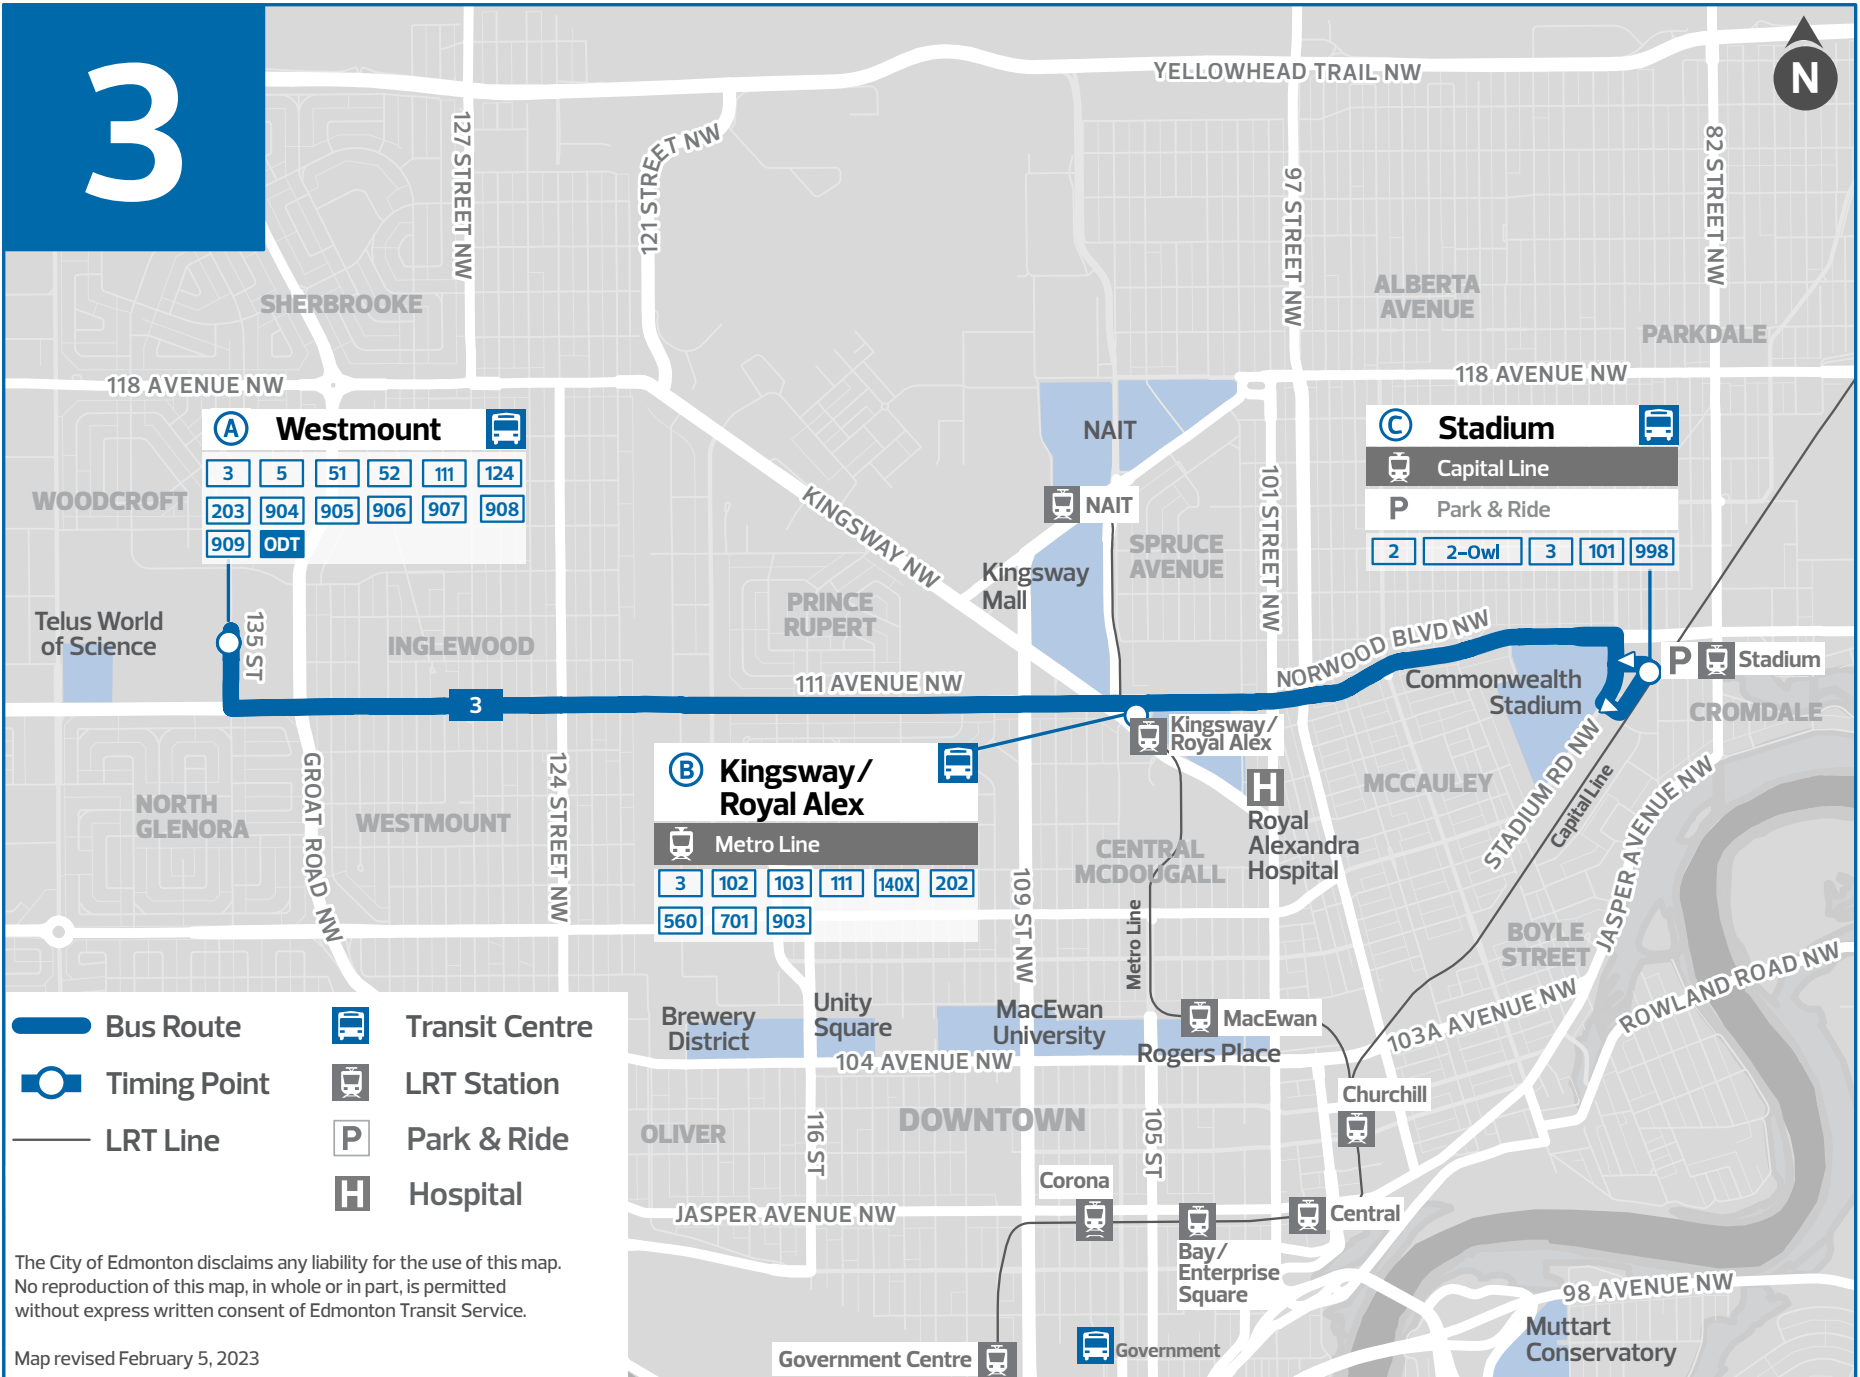

FREQUENT SERVICE

Revised December 3, 2023

Edmonton
Transit
Service

3

A Westmount

3	5	51	52	111	124
203	904	905	906	907	908
909	ODT				

B Kingsway/Royal Alex

Metro Line

3

MONDAY TO FRIDAY

WESTMOUNT TO STADIUM			WESTMOUNT TO STADIUM		
Westmount TC	Kingsway/Royal Alex TC	Stadium TC	Westmount TC	Kingsway/Royal Alex TC	Stadium TC
5:00	5:09	5:15	3:00	3:12	3:20
5:20	5:29	5:35	3:10	3:22	3:30
5:40	5:49	5:55	3:20	3:32	3:40
6:00	6:09	6:15	3:30	3:42	3:50
6:18	6:27	6:34	3:40	3:52	4:00
6:33	6:44	6:51	3:50	4:02	4:10
6:48	6:59	7:06	4:00	4:12	4:20
7:02	7:13	7:20	4:10	4:22	4:30
7:12	7:23	7:30	4:20	4:32	4:40
7:22	7:33	7:40	4:30	4:42	4:50
7:32	7:43	7:50	4:42	4:54	5:02
7:42	7:53	8:00	4:58	5:10	5:18
7:52	8:03	8:10	5:15	5:27	5:35
8:02	8:13	8:20	5:31	5:43	5:51
8:12	8:23	8:30	5:46	5:58	6:06
8:21	8:32	8:39	6:01	6:13	6:21
8:30	8:41	8:48	6:16	6:28	6:35
8:45	8:56	9:03	6:31	6:41	6:48
9:00	9:11	9:18	6:46	6:56	7:03
9:15	9:26	9:33	7:01	7:11	7:18
9:30	9:41	9:48	7:16	7:26	7:33
9:45	9:56	10:03	7:31	7:41	7:48
10:00	10:11	10:18	7:46	7:56	8:03
10:15	10:26	10:33	8:01	8:11	8:18
10:30	10:41	10:48	8:16	8:26	8:33
10:45	10:56	11:03	8:31	8:41	8:48
11:00	11:11	11:18	8:46	8:56	9:03
11:15	11:26	11:33	9:01	9:11	9:18
11:30	11:41	11:48	9:16	9:26	9:33
11:45	11:56	12:03	9:31	9:41	9:48
12:00	12:11	12:18	9:46	9:56	10:03
12:15	12:26	12:33	10:01	10:10	10:17
12:30	12:41	12:48	10:16	10:25	10:32
12:45	12:56	1:03	10:36	10:45	10:52
1:00	1:11	1:18	10:56	11:05	11:12
1:15	1:26	1:33	11:16	11:25	11:32
1:30	1:41	1:48	11:36	11:45	11:52
1:45	1:56	2:03	11:56	12:05	12:12
2:00	2:11	2:18			
2:15	2:26	2:33			
2:30	2:41	2:48			
2:45	2:56	3:03			