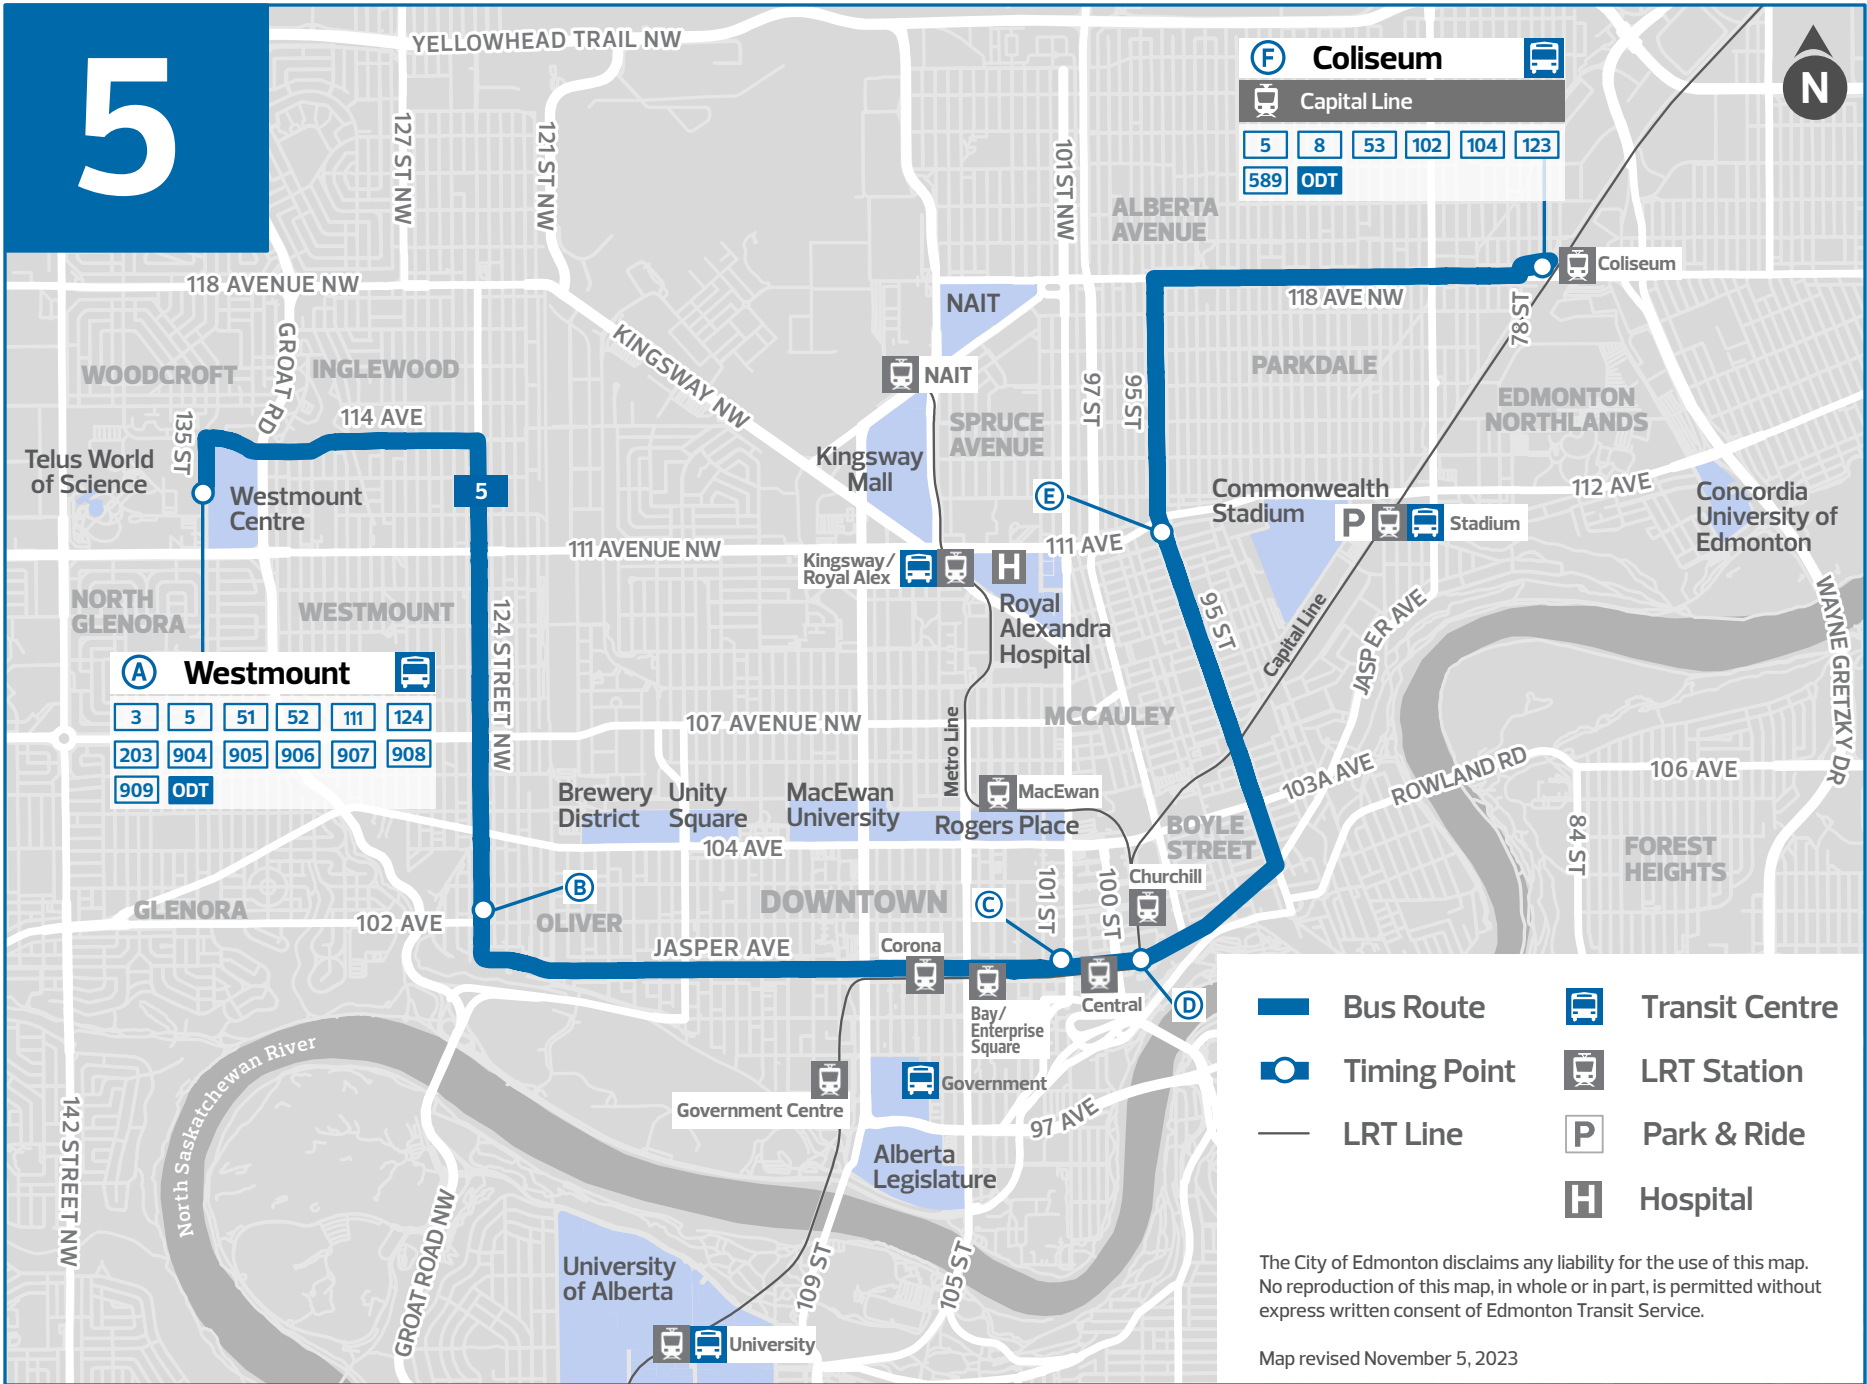

# 5

WESTMOUNT  
DOWNTOWN  
COLISEUM

FREQUENT SERVICE

Revised: December 3, 2023

Edmonton  
Transit  
Service

# 5

**(A) Westmount**

3	5	51	52	111	124
203	904	905	906	907	908
909	ODT				

**(F) Coliseum**

5	8	53	102	104	123
589	ODT				

- Bus Route
- Timing Point
- LRT Line
- Transit Centre
- LRT Station
- Park & Ride
- Hospital

The City of Edmonton disclaims any liability for the use of this map. No reproduction of this map, in whole or in part, is permitted without express written consent of Edmonton Transit Service.

Map revised November 5, 2023