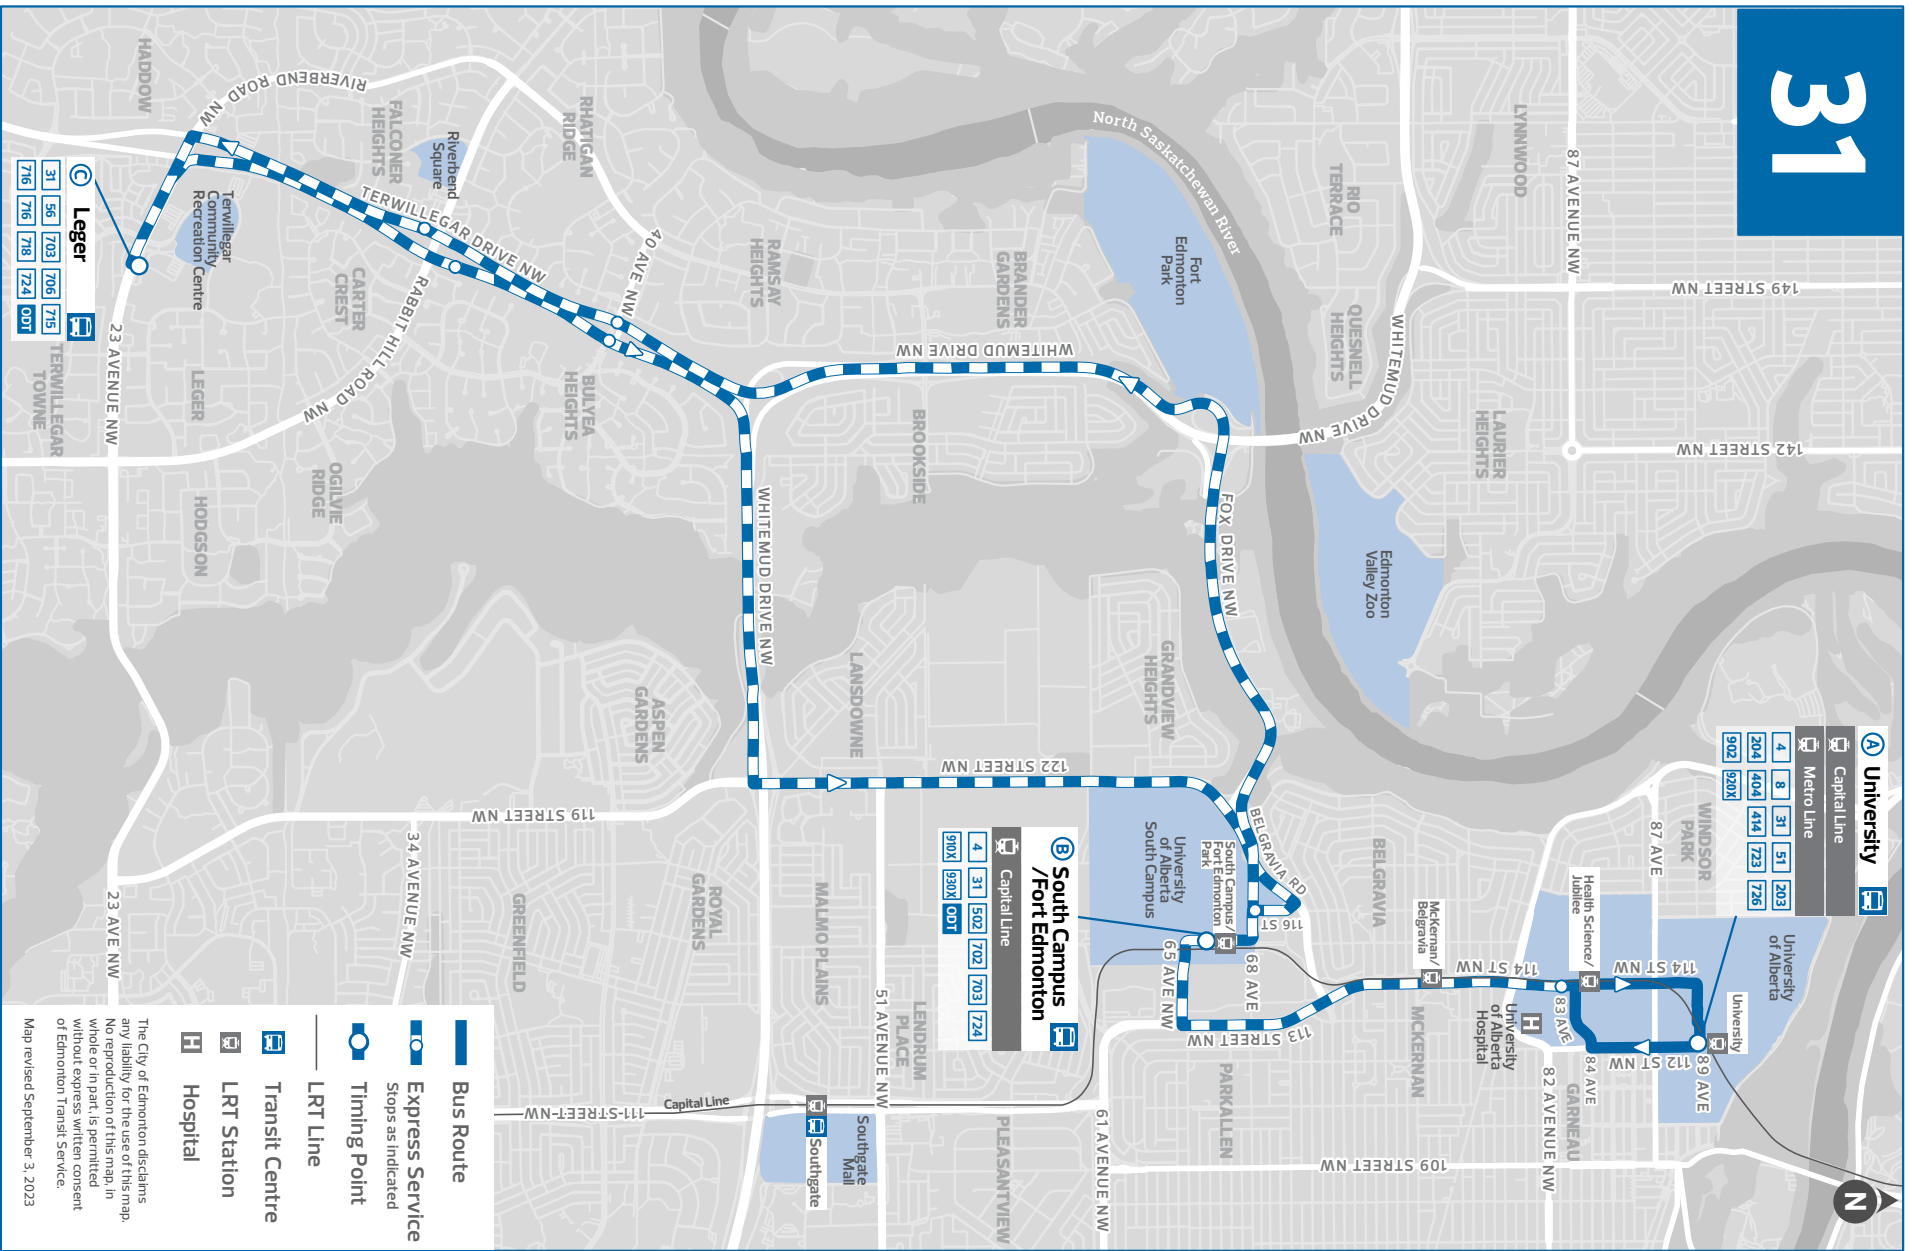

31

A University

Capital Line

Metro Line

4	8	31	51	203
204	404	414	723	726
902	920X			

B South Campus /Fort Edmonton

Capital Line

4	31	502	702	703	724
90X	920X	ODT			

C Leger

Terwilligar Towne

31	56	703	706	715
716	716	718	724	ODT

- **Bus Route**
- **Express Service**
  Stops as indicated
- **Timing Point**
- **LRT Line**
- **Transit Centre**
- **LRT Station**
- **Hospital**

The City of Edmonton disclaims any liability for the use of this map. No reproduction of this map, in whole or in part, is permitted without express written consent of Edmonton Transit Service.

Map revised September 3, 2023