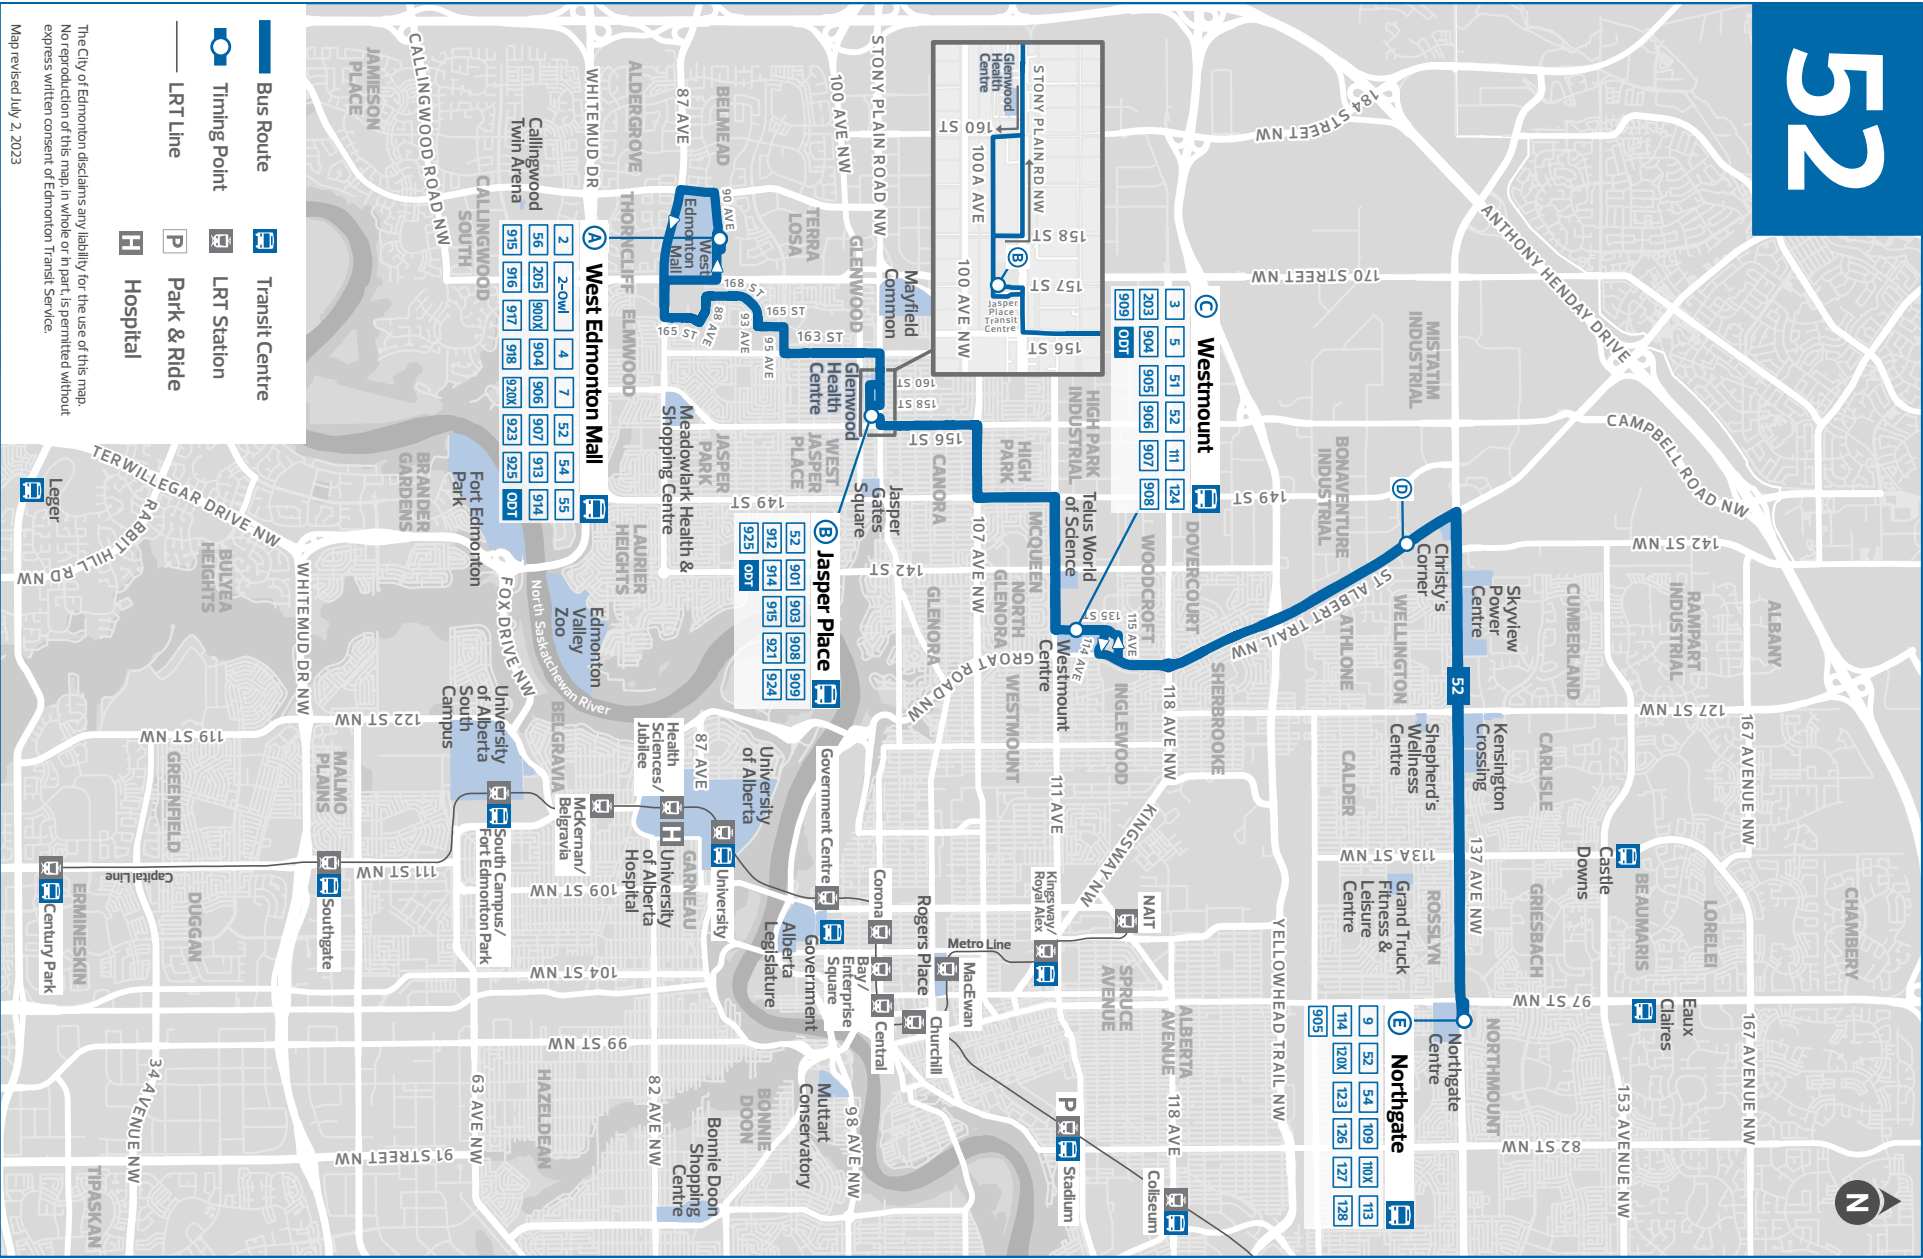

Revised: February 4, 2024

Edmonton
Transit
Service

52

The City of Edmonton disclaims any liability for the use of this map. No reproduction of this map, in whole or in part is permitted without express written consent of Edmonton Transit Service.

Map revised July 2, 2023

NORTHGATE TO WEST EDMONTON MALL

Northgate TC	St Albert Tr & 134 Ave	Westmount TC	Jasper Place TC	West Edm Mall TC
E	D	C	B	A
5:38	5:50	5:59	6:10	6:25
6:08	6:20	6:29	6:41	6:58
6:38	6:52	7:03	7:15	7:32
6:53	7:07	7:18	7:30	7:47
7:08	7:22	7:33	7:45	8:02
7:23	7:37	7:48	8:00	8:17
7:38	7:52	8:03	8:15	8:32
7:53	8:07	8:18	8:30	8:47
8:08	8:22	8:33	8:45	9:02
8:23	8:37	8:48	9:00	9:16
8:53	9:07	9:17	9:29	9:45
9:23	9:37	9:47	9:59	10:15
9:53	10:07	10:17	10:29	10:45
10:23	10:37	10:47	10:59	11:15
10:53	11:07	11:17	11:29	11:45
11:23	11:37	11:47	11:59	12:15
11:53	12:07	12:17	12:29	12:45
12:23	12:37	12:47	12:59	1:15
12:53	1:07	1:17	1:29	1:45
1:23	1:37	1:47	1:59	2:15
1:53	2:07	2:17	2:29	2:45
2:23	2:37	2:47	2:59	3:17
2:38	2:52	3:02	3:15	3:33
2:51	3:06	3:18	3:31	3:49
3:06	3:22	3:34	3:47	4:05
3:21	3:37	3:49	4:02	4:20
3:36	3:52	4:04	4:17	4:35
3:51	4:07	4:19	4:32	4:50
4:06	4:22	4:34	4:47	5:05
4:21	4:37	4:49	5:02	5:20
4:36	4:52	5:04	5:17	5:35
4:51	5:07	5:19	5:32	5:50
5:17	5:33	5:45	5:58	6:16
5:46	6:02	6:14	6:27	6:43
6:15	6:31	6:40	6:50	7:05
6:48	7:01	7:10	7:20	7:35
7:18	7:31	7:40	7:50	8:05
7:48	8:01	8:10	8:20	8:35
8:18	8:31	8:40	8:50	9:05
8:48	9:01	9:10	9:20	9:35
9:18	9:31	9:40	9:50	10:05
9:48	10:01	10:10	10:20	10:34
10:48	10:59	11:08	11:18	11:32
11:48	11:59	12:08	12:18	12:32