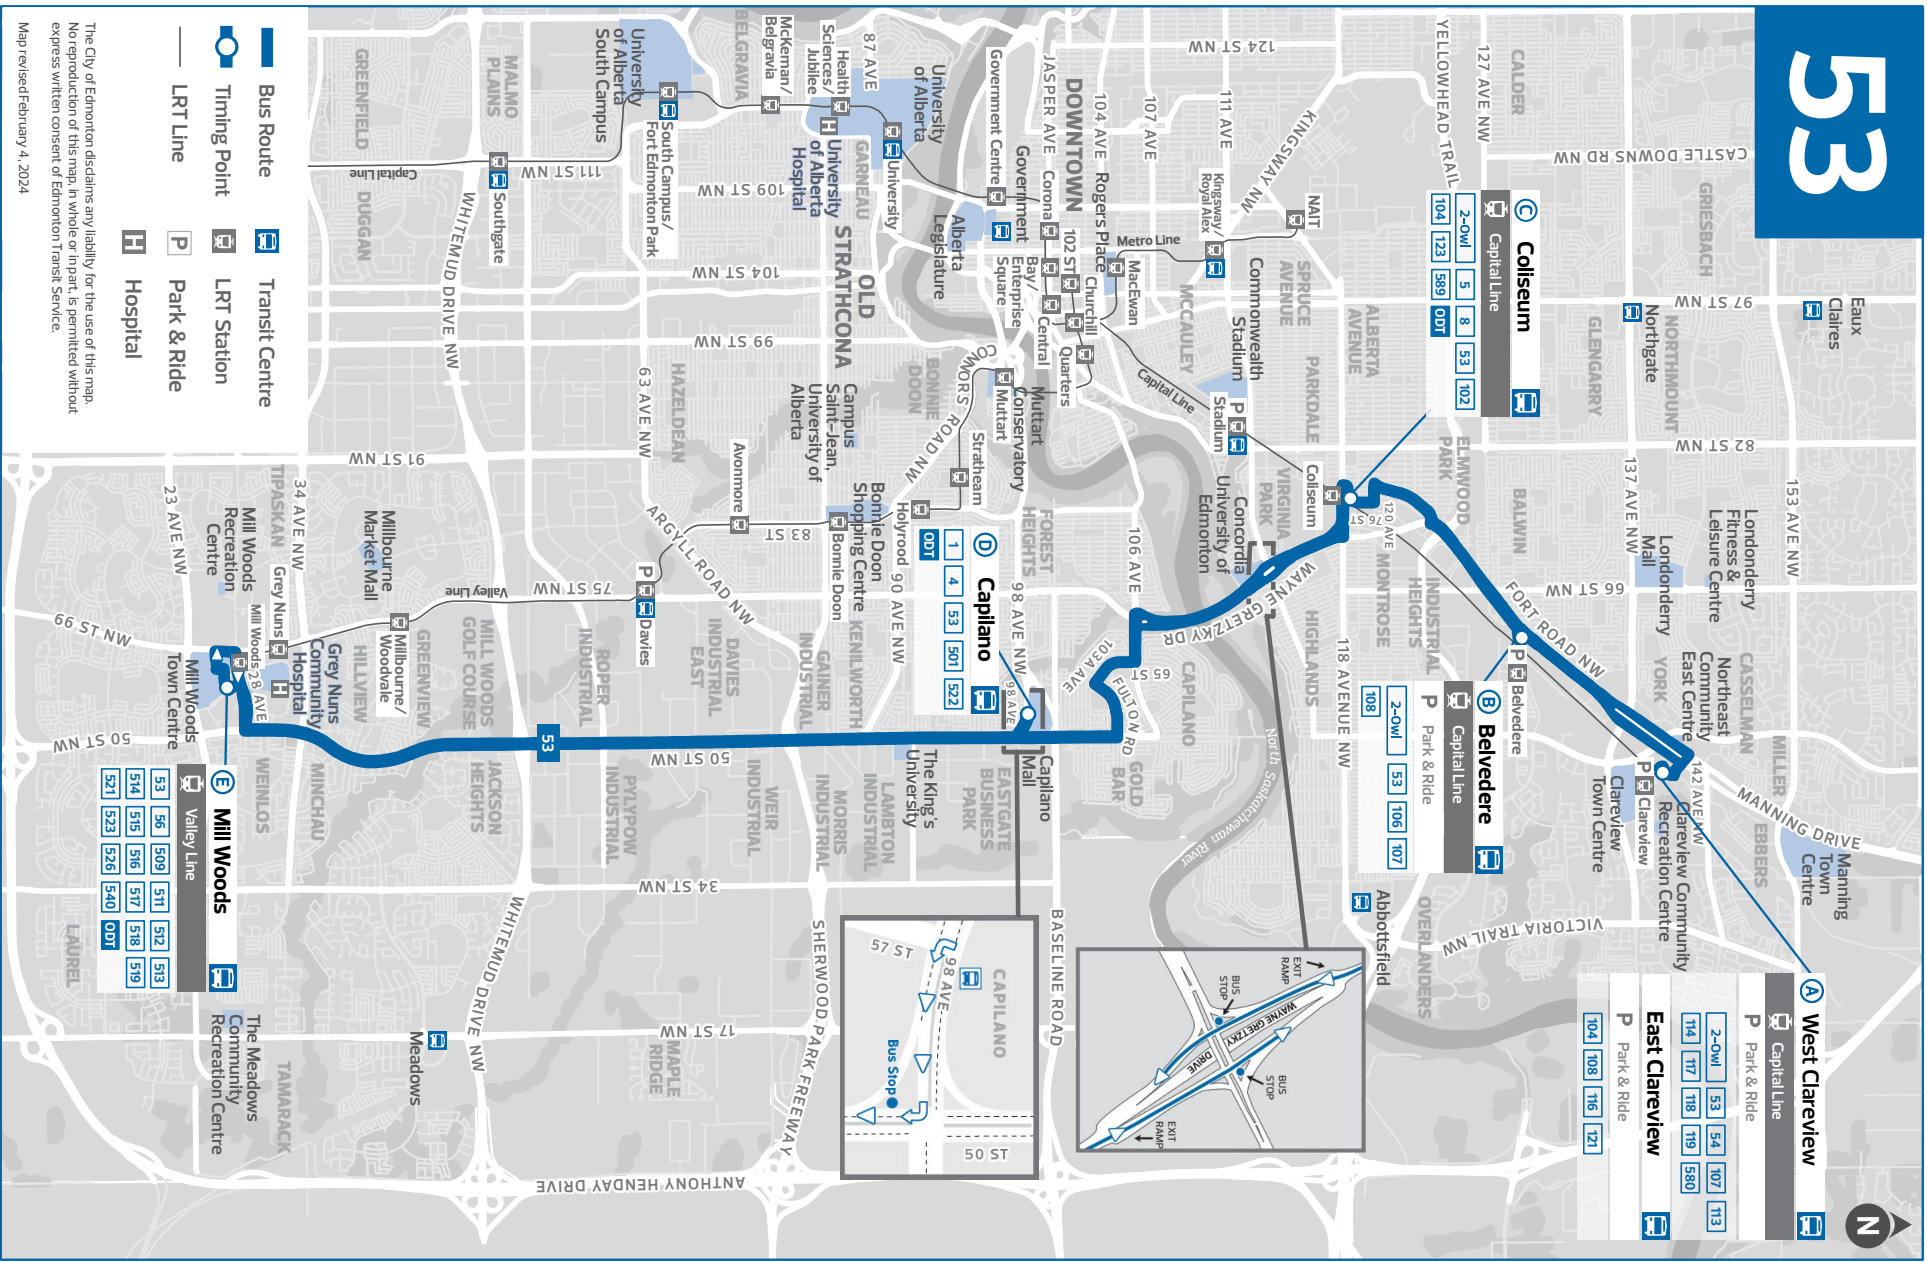

To book your ride:

- + Download the Edmonton On Demand Transit app
- + Visit edmonton.ca/OnDemandTransit
- + Call **780-496-2400**

For more information, visit edmonton.ca/OnDemandTransit

INFORMATION

53

WEST CLAREVIEW
BELVEDERE
COLISEUM
CAPILANO
MILL WOODS

Revised: February 4, 2024

Edmonton
Transit
Service

53

The City of Edmonton disclaims any liability for the use of this map. No reproduction of this map in whole or in part is permitted without express written consent of Edmonton Transit Service.

Map revised February 4, 2024

WEST CLAREVIEW TO MILL WOODS				
West Clareview TC	Belvedere TC	Coliseum TC	Capilano TC	Mill Woods TC
A	B	C	D	E
5:53	5:59	6:07	6:20	6:41
6:23	6:29	6:38	6:52	7:13
6:37	6:44	6:53	7:07	7:28
6:52	6:59	7:08	7:22	7:43
7:07	7:14	7:23	7:37	7:58
7:22	7:29	7:38	7:52	8:13
7:37	7:44	7:53	8:07	8:28
7:52	7:59	8:08	8:22	8:43
8:07	8:14	8:23	8:37	8:58
8:26	8:33	8:42	8:56	9:15
8:49	8:56	9:05	9:19	9:38
9:19	9:27	9:35	9:49	10:08
9:48	9:56	10:04	10:18	10:37
10:18	10:26	10:34	10:48	11:07
10:48	10:56	11:04	11:18	11:37
11:18	11:26	11:34	11:48	12:07
11:48	11:56	12:04	12:18	12:37
12:18	12:26	12:34	12:48	1:07
12:48	12:56	1:04	1:18	1:37
1:18	1:26	1:34	1:48	2:07
1:48	1:56	2:04	2:18	2:37
2:18	2:26	2:34	2:48	3:10
2:33	2:41	2:49	3:03	3:29
2:48	2:56	3:04	3:18	3:44
3:03	3:12	3:20	3:34	4:00
3:18	3:27	3:35	3:49	4:15
3:33	3:42	3:50	4:04	4:30
3:48	3:57	4:05	4:19	4:45
4:03	4:12	4:20	4:34	5:00
4:18	4:27	4:35	4:49	5:15
4:33	4:42	4:50	5:04	5:30
4:48	4:57	5:05	5:19	5:45
5:03	5:12	5:20	5:34	6:00
5:18	5:27	5:35	5:49	6:15
5:33	5:42	5:50	6:04	6:30