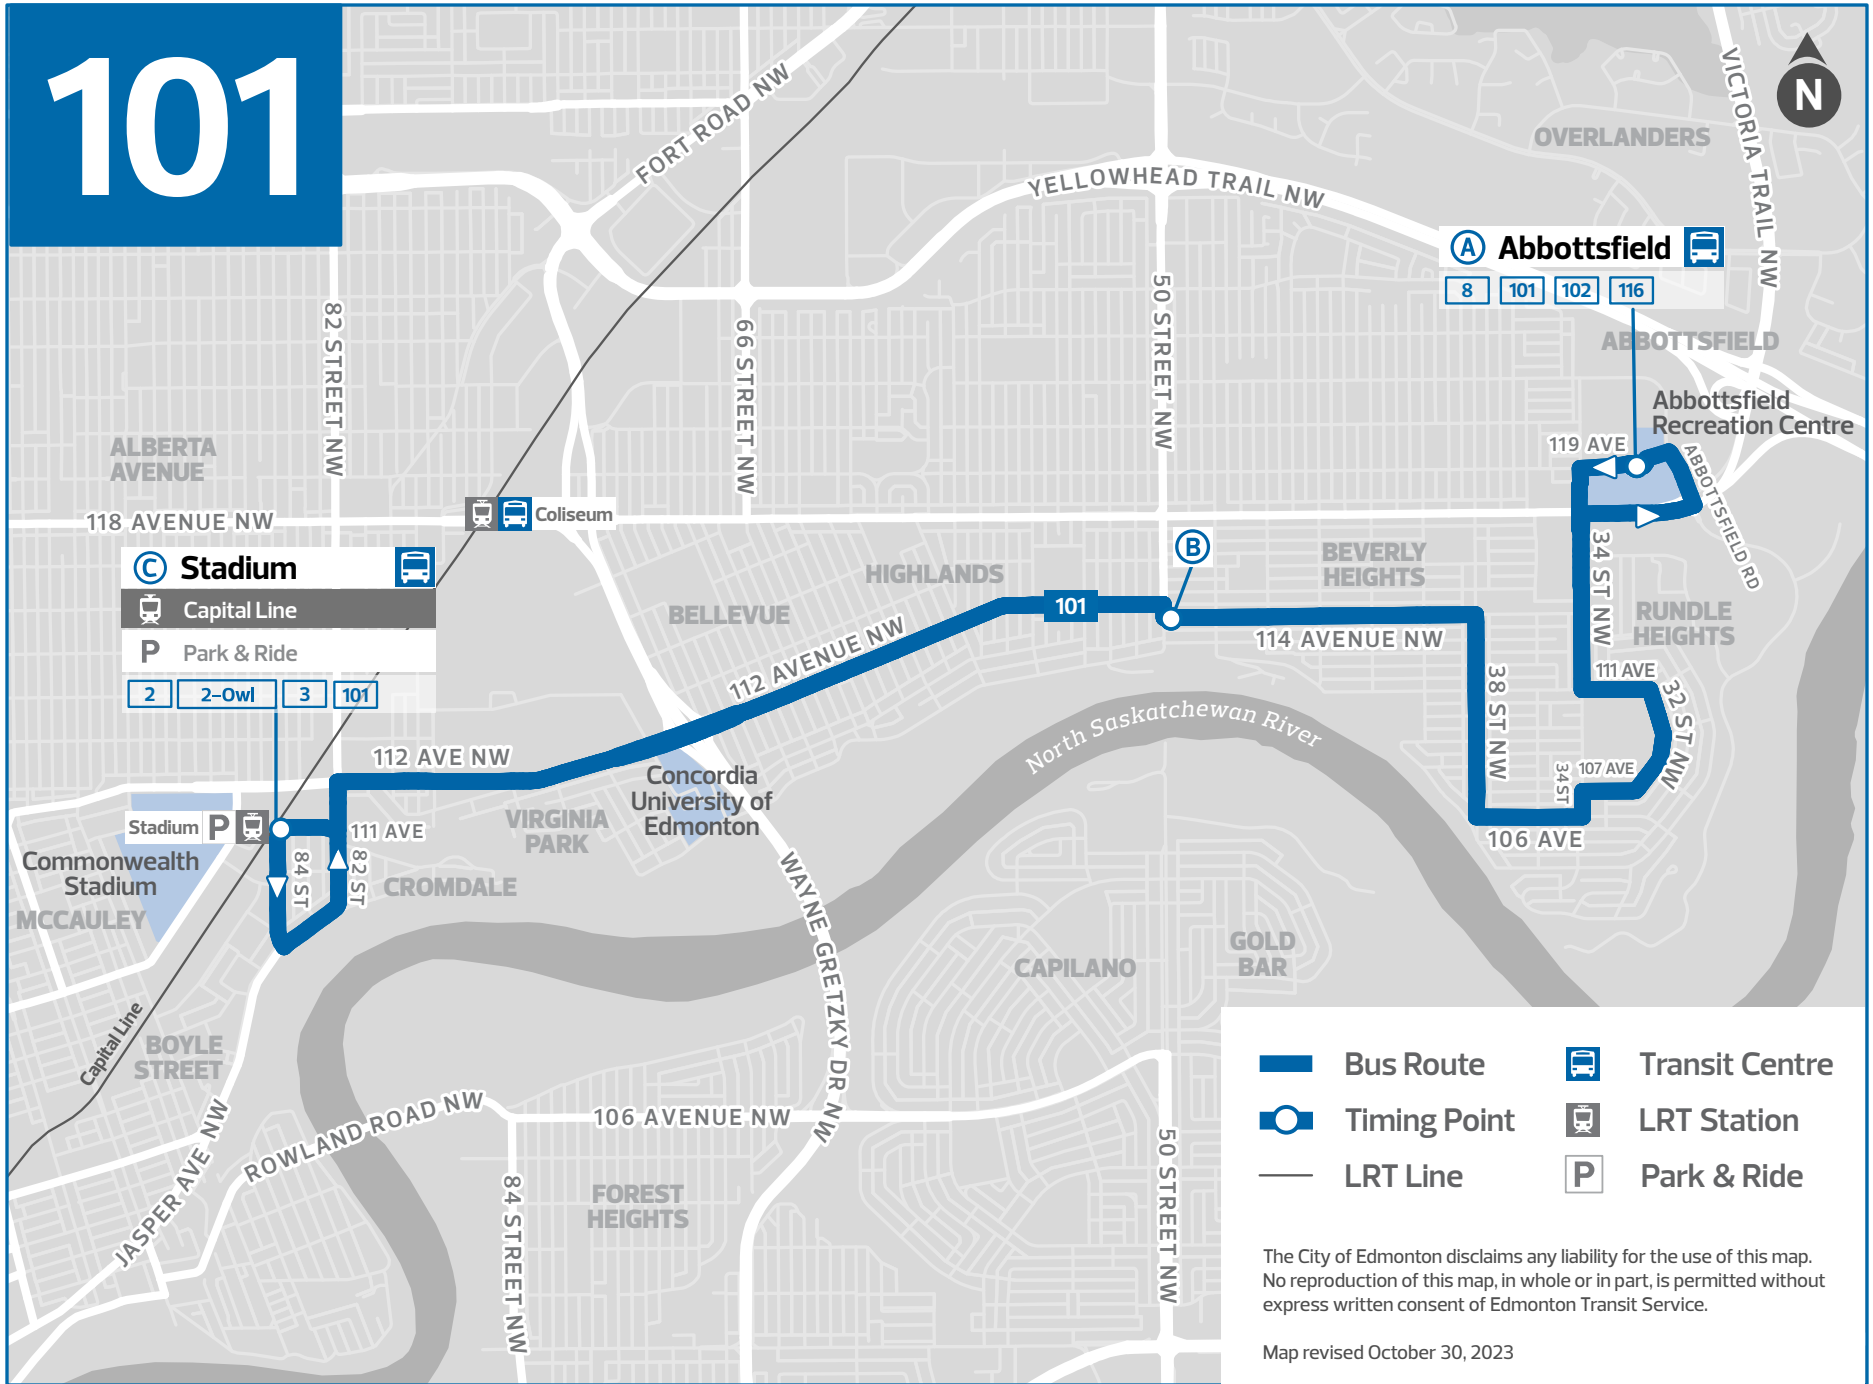

To book your ride:

- + Download the Edmonton On Demand Transit app
- + Visit edmonton.ca/OnDemandTransit
- + Call **780-496-2400**

For more information, visit edmonton.ca/OnDemandTransit

INFORMATION

101

ABBOTTSFIELD STADIUM

Revised: December 3, 2023

Edmonton Transit Service

101

C Stadium
Capital Line
Park & Ride
2 2-Owl 3 101

A Abbotsfield
8 101 102 116

Stadium P
Commonwealth Stadium
MCCAULEY

Abbotsfield Recreation Centre

101

TIMING POINTS