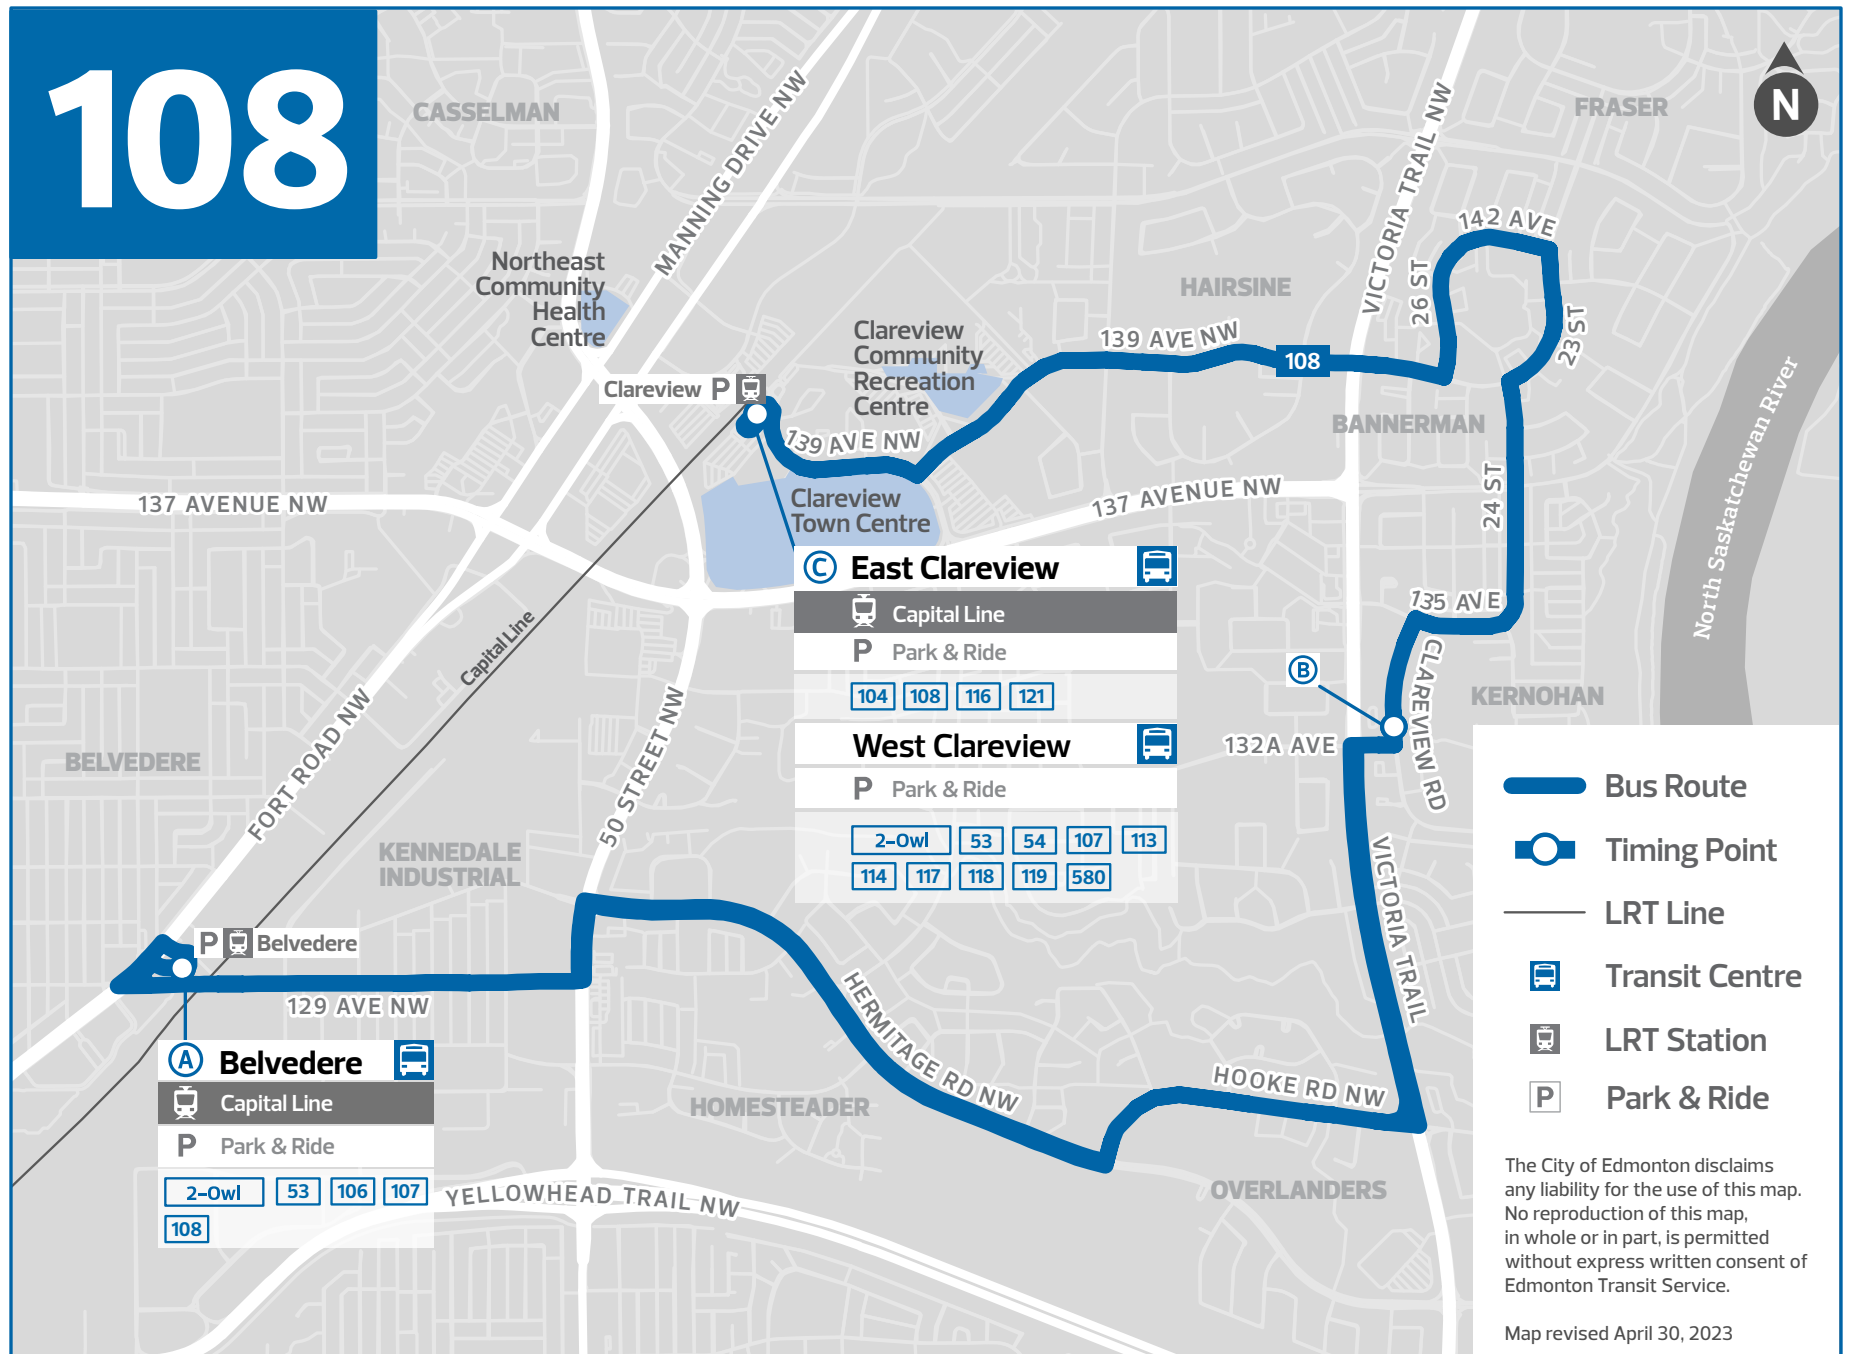

108

C East Clareview	
	Capital Line
P Park & Ride	Park & Ride
104 108 116 121	
West Clareview	
P Park & Ride	Park & Ride
2-Owl 53 54 107 113	
114 117 118 119 580	

- Bus Route
- Timing Point
- LRT Line
- Transit Centre
- LRT Station
- Park & Ride

The City of Edmonton disclaims any liability for the use of this map. No reproduction of this map, in whole or in part, is permitted without express written consent of Edmonton Transit Service.

Map revised April 30, 2023