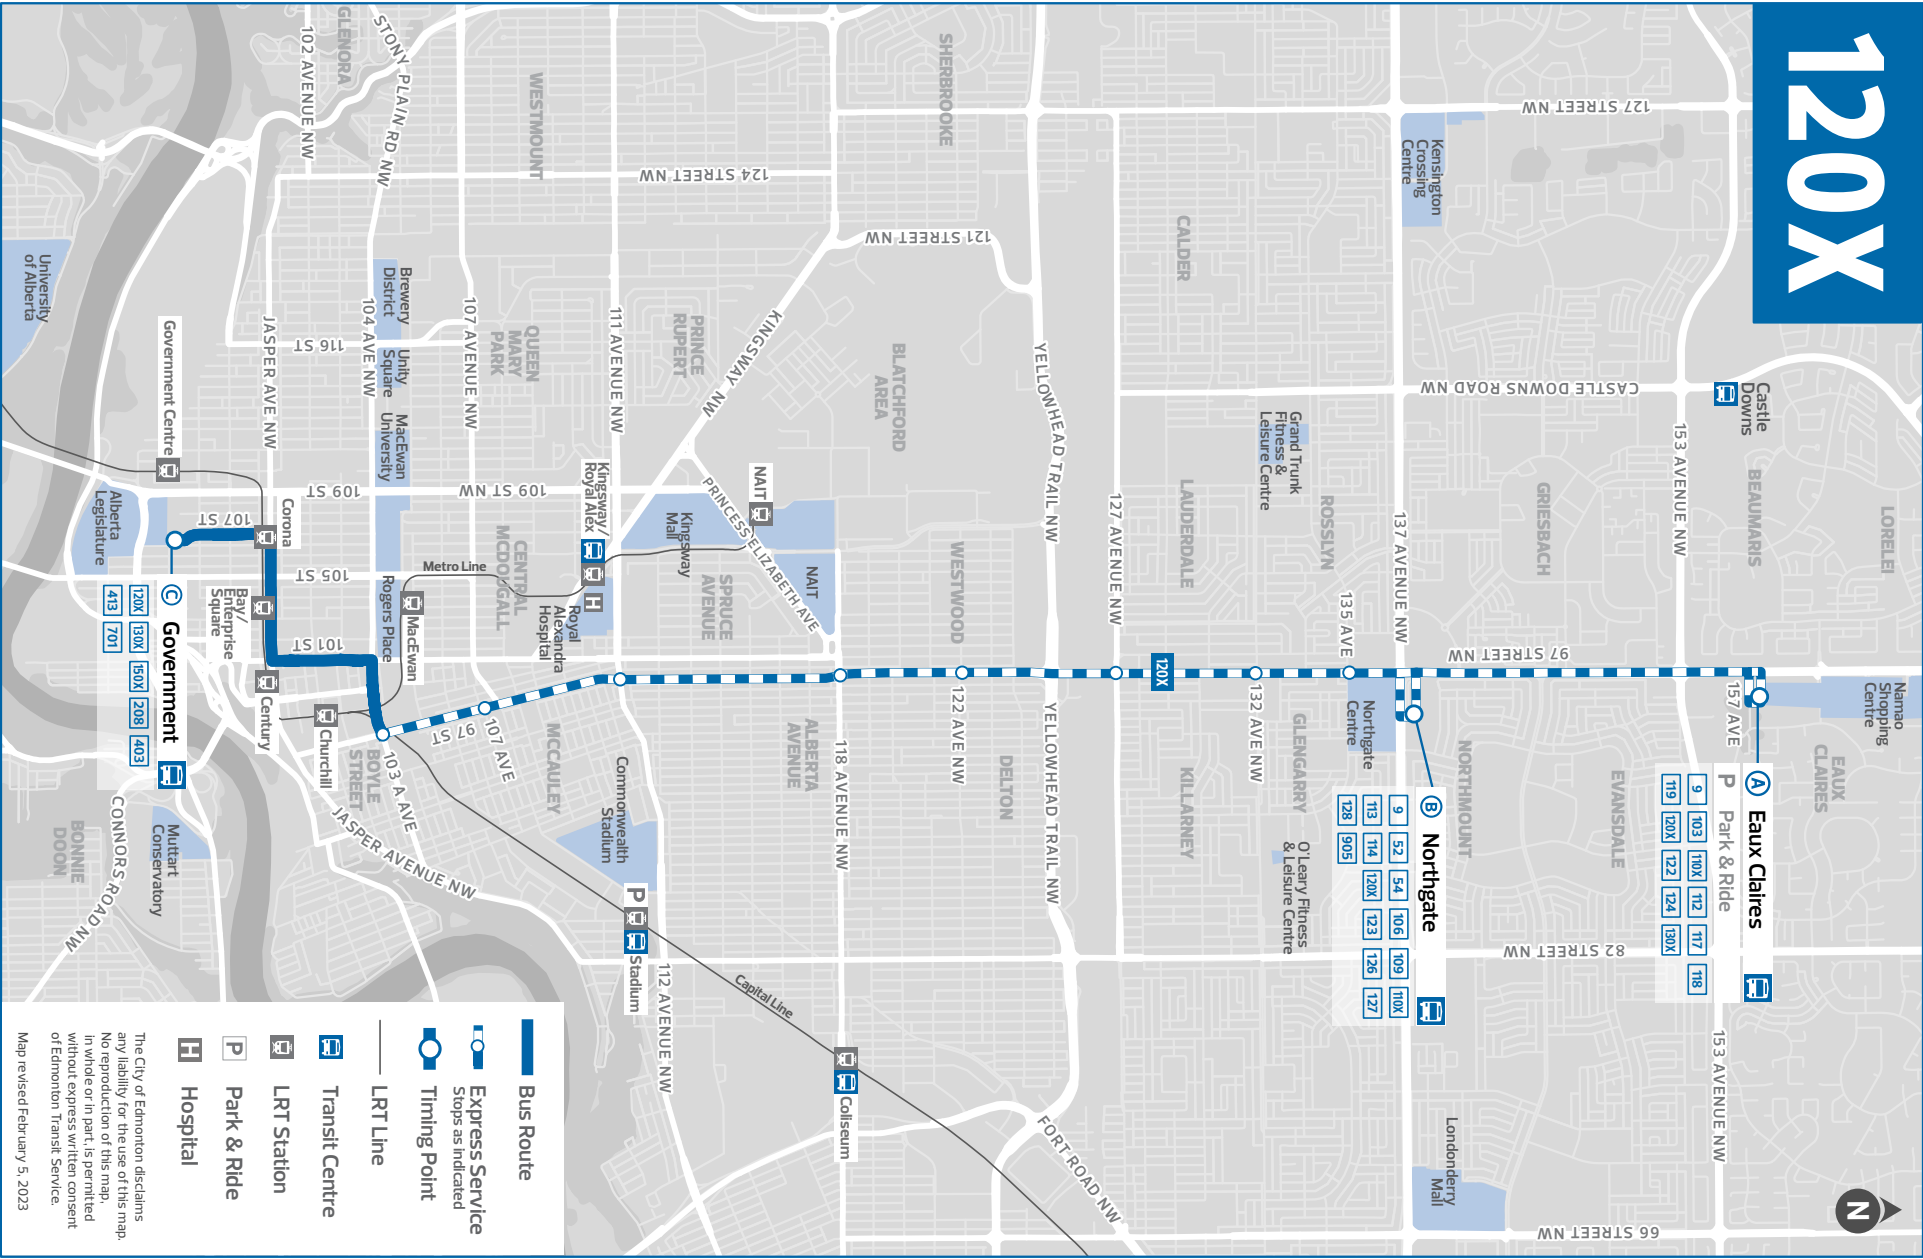

120X

A Eaux Claires

P Park & Ride

9	103	100X	112	117	118
119	120X	122	124	130X	

B Northgate

9	52	54	106	109	110X
113	114	120X	123	126	127
128	305				

- **Bus Route**
- **Express Service**
  Stops as indicated
- **Timing Point**
- **LRT Line**
- **Transit Centre**
- **LRT Station**
- **Park & Ride**
- **Hospital**

The City of Edmonton disclaims any liability for the use of this map. No reproduction of this map, in whole or in part, is permitted without express written consent of Edmonton Transit Service.

Map revised February 5, 2023