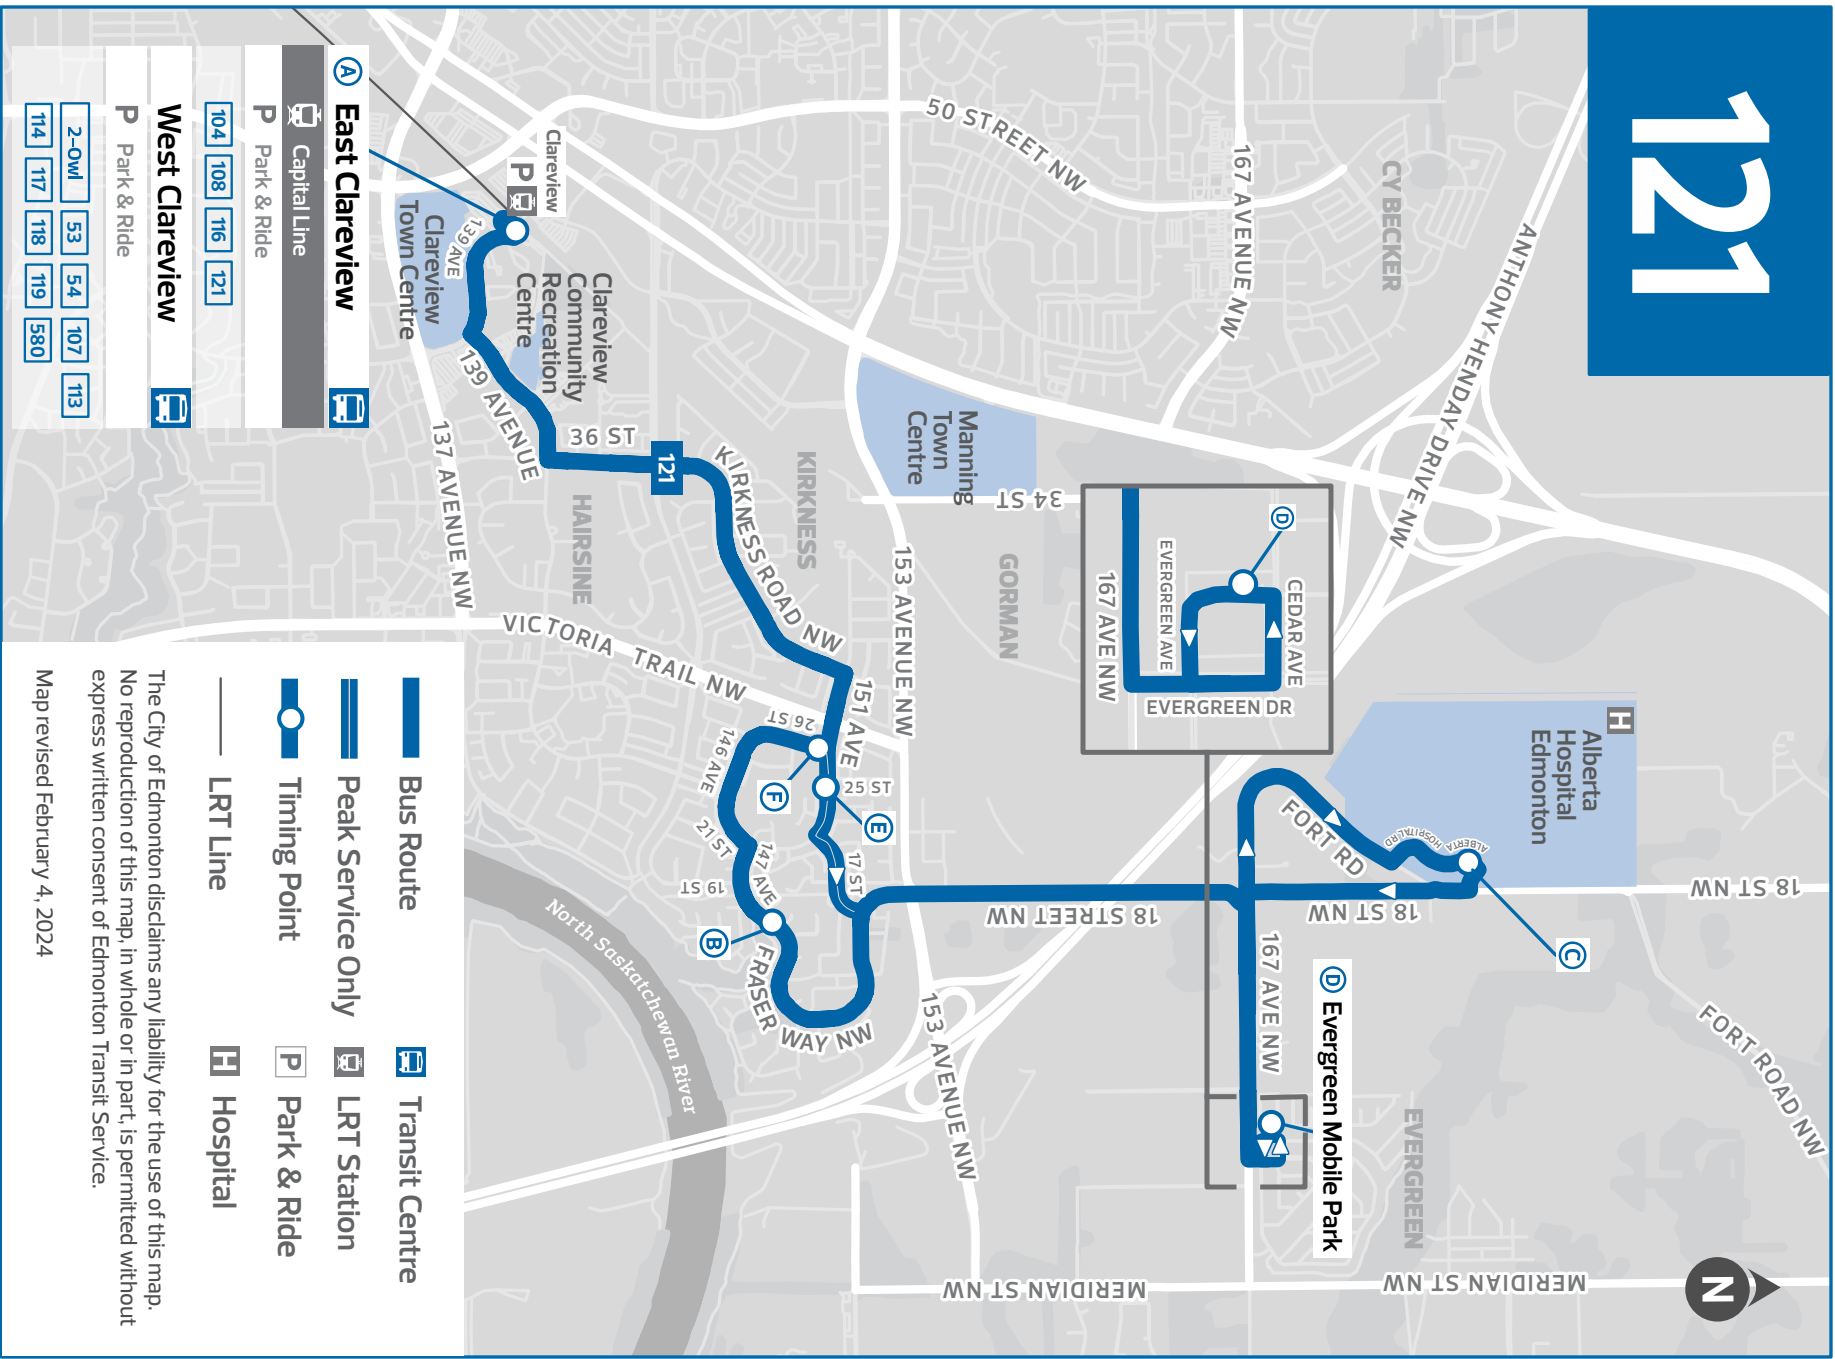

121

A East Clareview	
Capital Line	
P Park & Ride	
104 108 116 121	
West Clareview	
P Park & Ride	
2-0W/ 53 54 107 113	
114 117 118 119 580	

- Bus Route
- Peak Service Only
- Timing Point
- LRT Line
- Transit Centre
- LRT Station
- Park & Ride
- Hospital

The City of Edmonton disclaims any liability for the use of this map. No reproduction of this map, in whole or in part, is permitted without express written consent of Edmonton Transit Service.

Map revised February 4, 2024