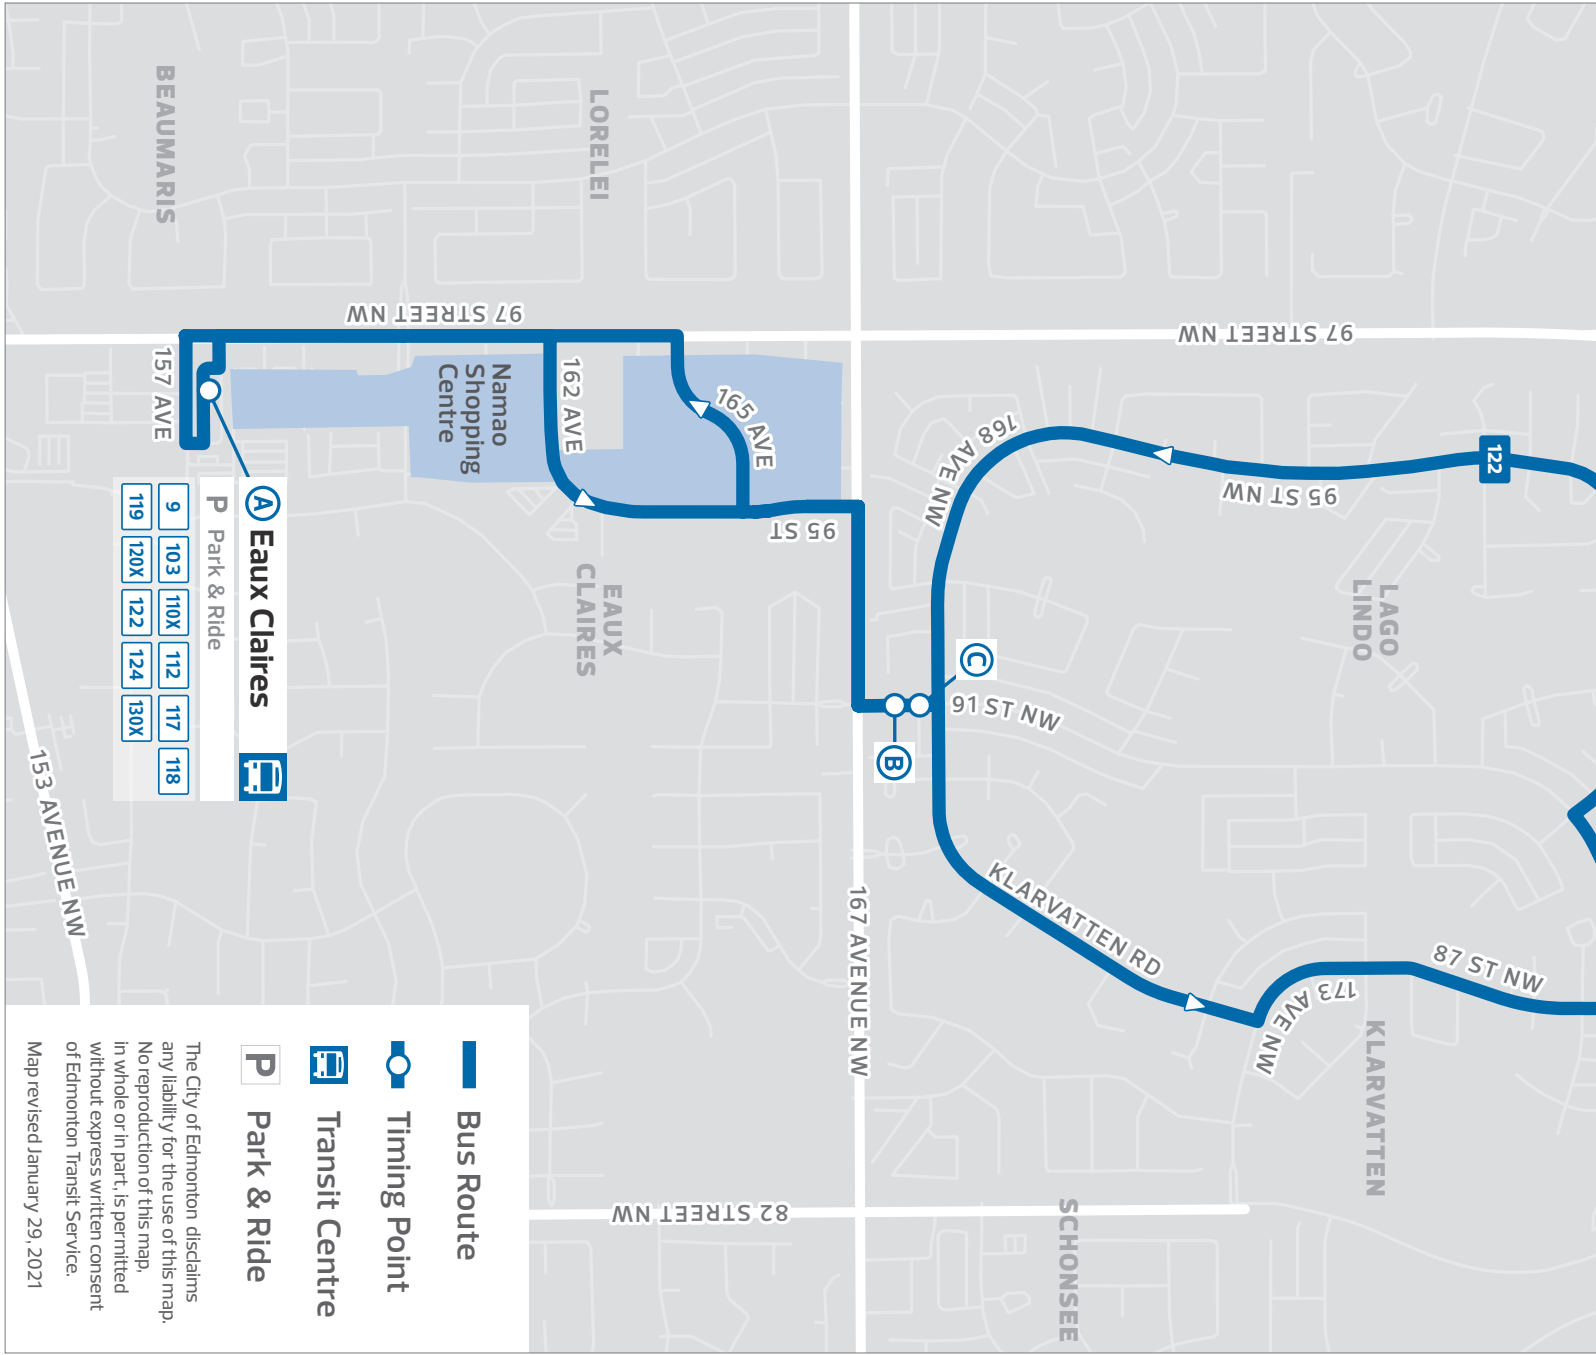

# 122

EAUX CLAIRES  
KLARVATTEN  
LAGO LINDO

Revised: September 3, 2023

Edmonton  
Transit  
Service

# 122

**A** Eaux Claires

**P** Park & Ride

9	103	110X	112	117	118
119	120X	122	124	130X	

- Bus Route
- Timing Point
- Transit Centre
- P** Park & Ride

The City of Edmonton disclaims any liability for the use of this map. No reproduction of this map, in whole or in part, is permitted without express written consent of Edmonton Transit Service.