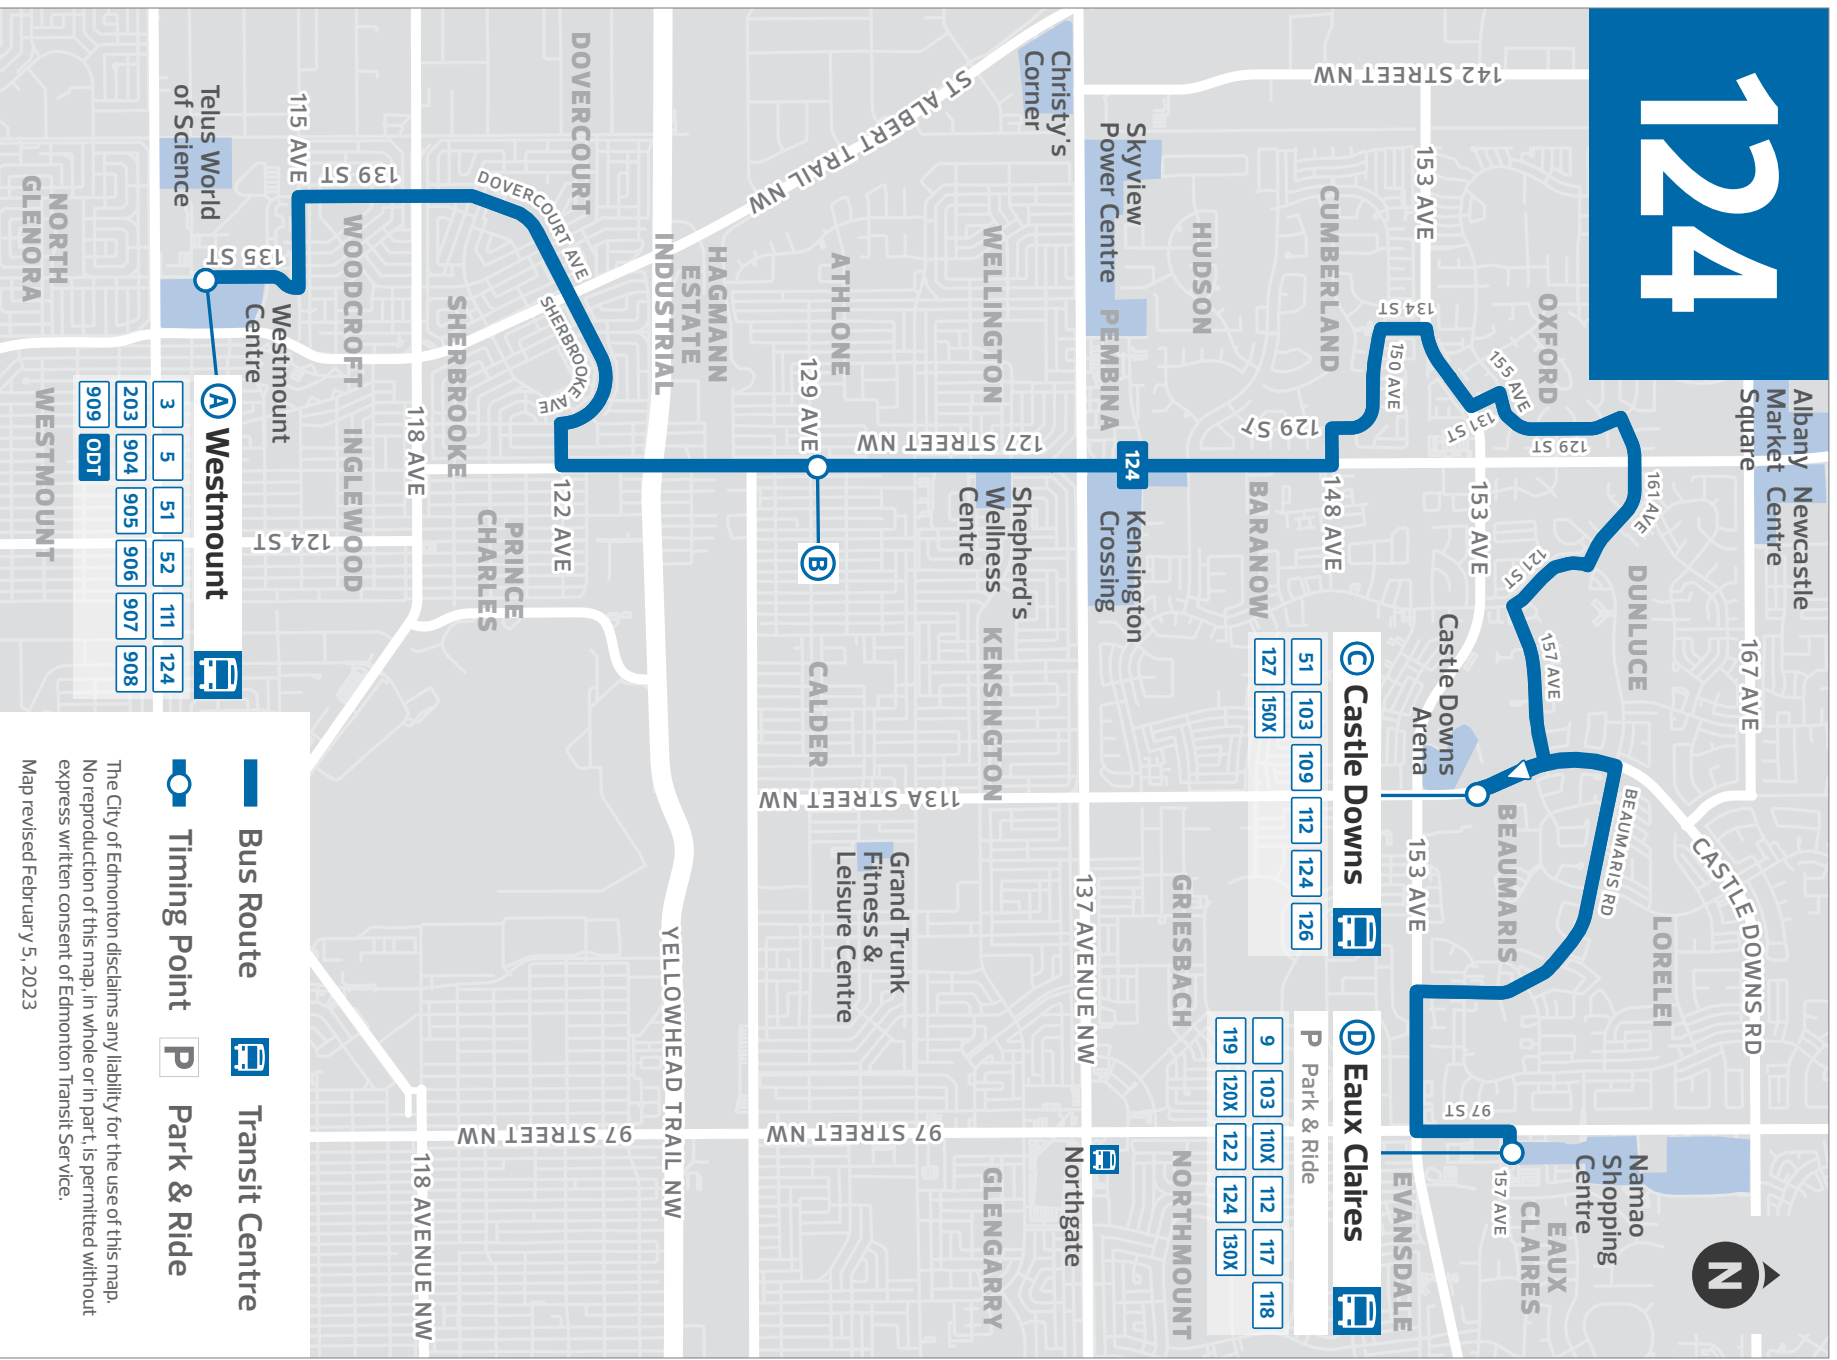

Revised: February 4, 2024

Edmonton
Transit
Service

124

Castle Downs

51	103	109	112	124	126
127	150X				

Eaux Claires

P Park & Ride

9	103	110X	112	117	118
119	120X	122	124	130X	

Westmount

3	5	51	52	111	124
203	904	905	906	907	908
909	ODT				

- Bus Route
- Transit Centre
- Timing Point
- Park & Ride

The City of Edmonton disclaims any liability for the use of this map. No reproduction of this map, in whole or in part, is permitted without express written consent of Edmonton Transit Service.

TIMING POINTS

124

SATURDAY

WESTMOUNT TO EAUX CLAIRES				EAUX CLAIRES TO WESTMOUNT			
Westmount TC	127 St & 129 Ave	Castle Downs TC	Eaux Claires TC	Eaux Claires TC	Castle Downs TC	127 St & 129 Ave	Westmount TC
A	B	C	D	D	C	B	A
7:50	8:03	8:21	8:30	8:07	8:14	8:31	8:43
8:20	8:33	8:51	9:00	8:37	8:44	9:01	9:13
8:50	9:03	9:21	9:30	9:07	9:14	9:31	9:43
9:20	9:33	9:51	10:00	9:37	9:44	10:01	10:13
9:50	10:03	10:21	10:30	10:07	10:14	10:31	10:43
10:20	10:33	10:51	11:00	10:37	10:44	11:01	11:13
10:50	11:03	11:21	11:30	11:07	11:14	11:31	11:43
11:20	11:33	11:51	12:00	11:37	11:44	12:01	12:13
11:50	12:03	12:21	12:30	12:07	12:14	12:31	12:43
12:20	12:33	12:51	1:00	12:37	12:44	1:01	1:13
12:50	1:03	1:21	1:30	1:07	1:14	1:31	1:43
1:20	1:33	1:51	2:00	1:37	1:44	2:01	2:13
1:50	2:03	2:21	2:30	2:07	2:14	2:31	2:43
2:20	2:33	2:51	3:00	2:37	2:44	3:01	3:13
2:50	3:03	3:21	3:30	3:07	3:14	3:31	3:43
3:20	3:33	3:51	4:00	3:37	3:44	4:01	4:13
3:50	4:03	4:21	4:30	4:07	4:14	4:31	4:43
4:20	4:33	4:51	5:00	4:37	4:44	5:01	5:13
4:50	5:03	5:21	5:30	5:07	5:14	5:31	5:43
5:20	5:33	5:51	6:00	5:37	5:44	6:01	6:13
5:50	6:03	6:21	6:30	6:07	6:14	6:31	6:43
6:20	6:33	6:51	7:00	6:37	6:44	7:01	7:13
6:50	7:03	7:21	7:30	7:07	7:14	7:31	7:43