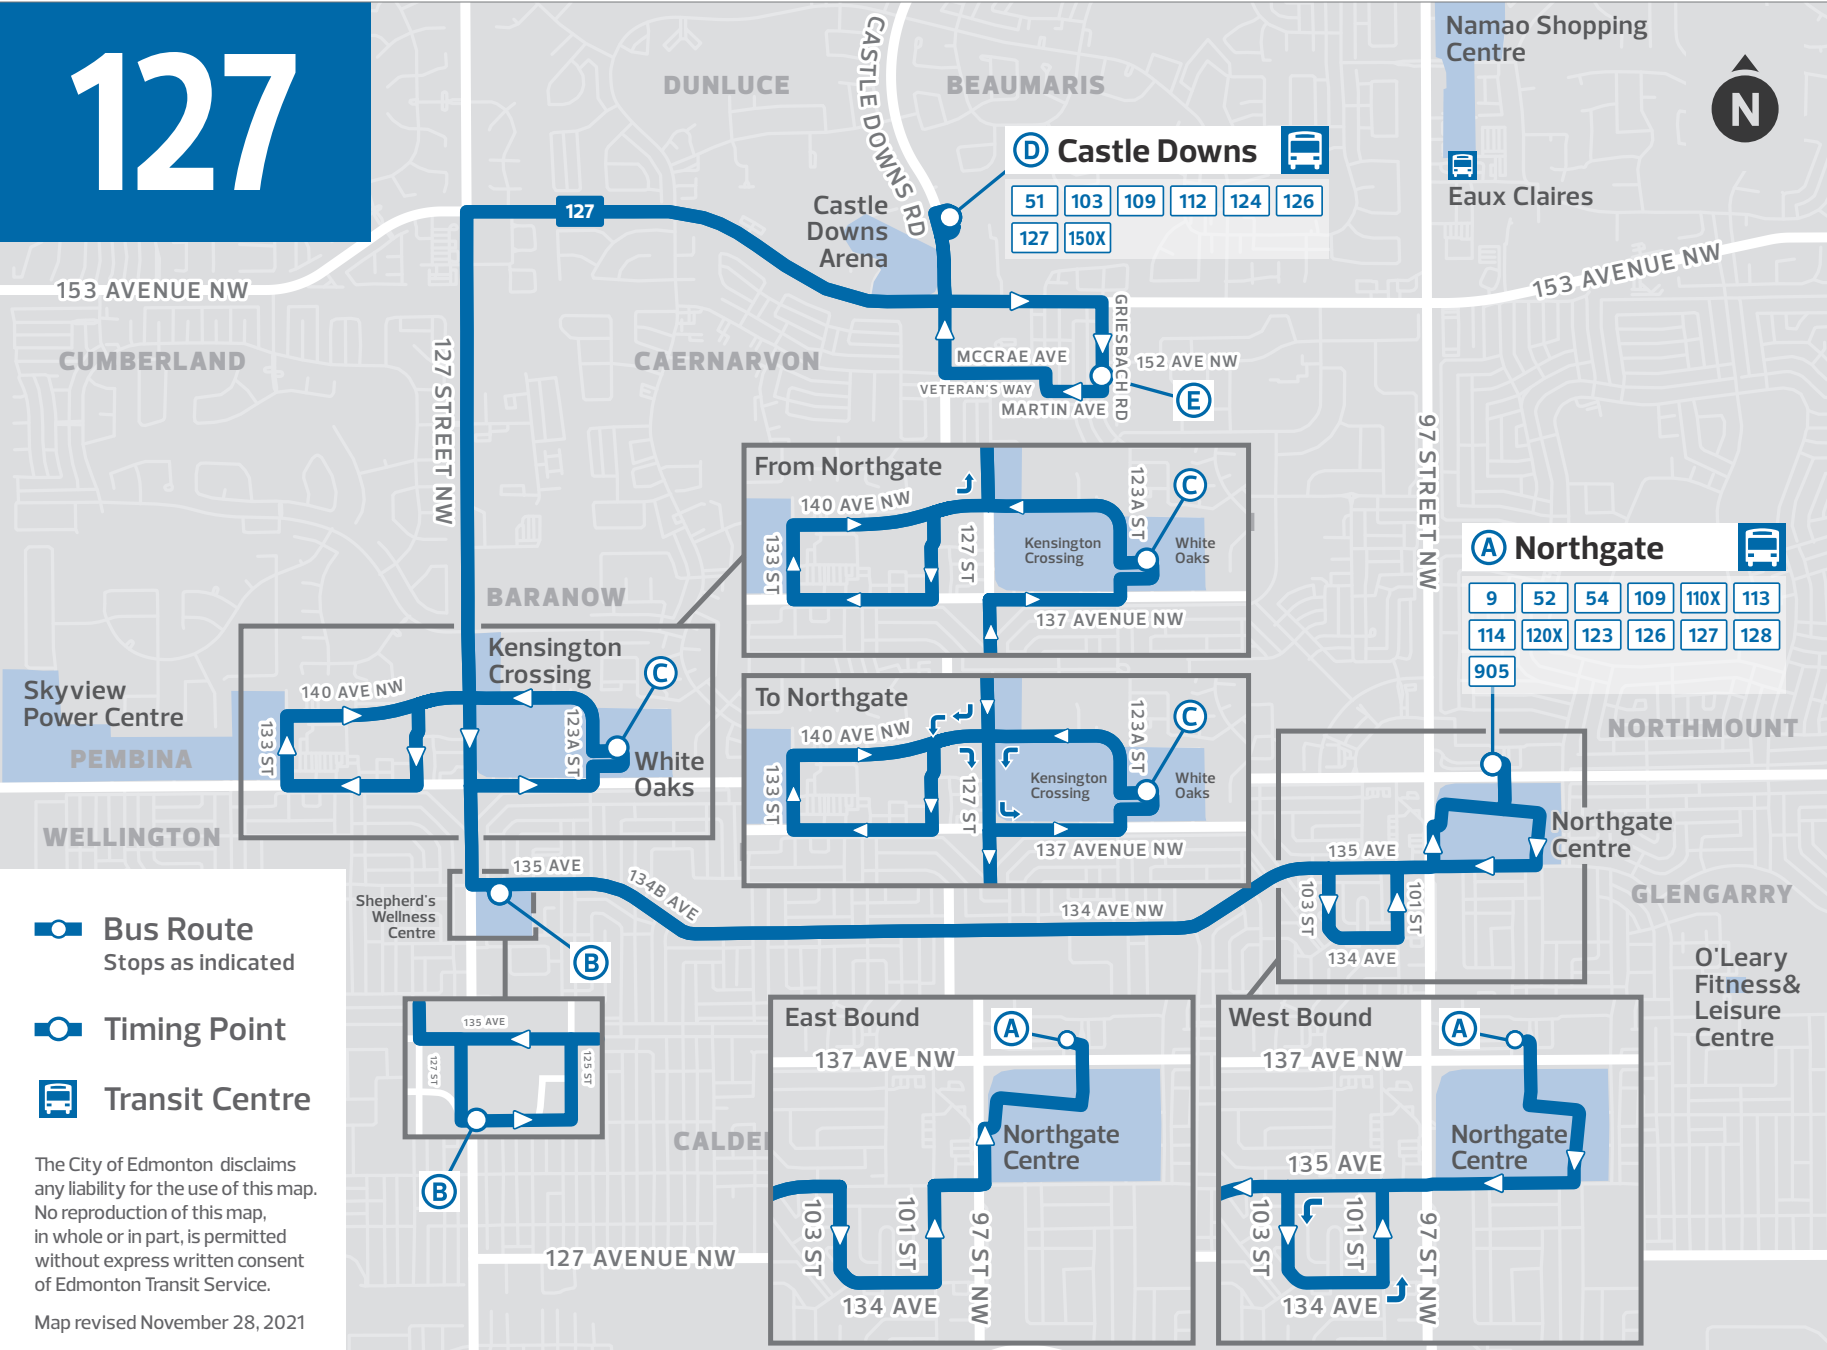

KENSINGTON
CROSSING
CASTLE DOWNS
GREISBACH

Revised: December 3, 2023

Edmonton
Transit
Service

127

-  **Bus Route**
Stops as indicated
-  **Timing Point**
-  **Transit Centre**

The City of Edmonton disclaims any liability for the use of this map. No reproduction of this map, in whole or in part, is permitted without express written consent of Edmonton Transit Service.

West Bound

127		MON TO FRI				
NORTHGATE TO CASTLE DOWNS					CASTLE DOWNS TO NORTHGATE	
Northgate TC	Shepherd's Care Wellness Centre	White Oaks Square	Castle Downs TC	Griesbach Rd & Martin Ave	Castle Downs TC	Castle Downs TC
8:30	8:43	8:46	9:00	9:02	9:06	8:13
9:30	9:43	9:46	10:00	10:02	10:06	9:13
10:30	10:43	10:46	11:00	11:02	11:06	10:13
11:30	11:43	11:46	12:00	12:02	12:06	11:13
12:30	12:43	12:46	1:00	1:02	1:06	12:13
1:30	1:43	1:46	2:00	2:02	2:06	1:13
2:30	2:43	2:46	3:00	3:02	3:06	2:13
3:30	3:43	3:46				3:13
4:30	4:43	4:46				4:13
						4:46
						4:56
						5:09

TIMING POINTS

127		SUNDAY	
NORTHGATE TO WHITE OAKS SQUARE			
Northgate TC	Shepherd's Care Wellness Centre	White Oaks Square	
8:00	8:13	8:16	
9:00	9:13	9:16	
10:00	10:13	10:16	
11:00	11:13	11:16	
12:00	12:13	12:16	
1:00	1:13	1:16	
2:00	2:13	2:16	
3:00	3:13	3:16	
4:00	4:13	4:16	
5:00	5:13	5:16	

TIMING POINTS

127		SUNDAY	
WHITE OAKS SQUARE TO NORTHGATE			
White Oaks Square	Shepherd's Care Wellness Centre	Northgate TC	
8:16	8:26	8:38	
9:16	9:26	9:38	
10:16	10:26	10:38	
11:16	11:26	11:38	
12:16	12:26	12:38	
1:16	1:26	1:38	
2:16	2:26	2:38	
3:16	3:26	3:38	
4:16	4:26	4:38	
5:16	5:26	5:38	