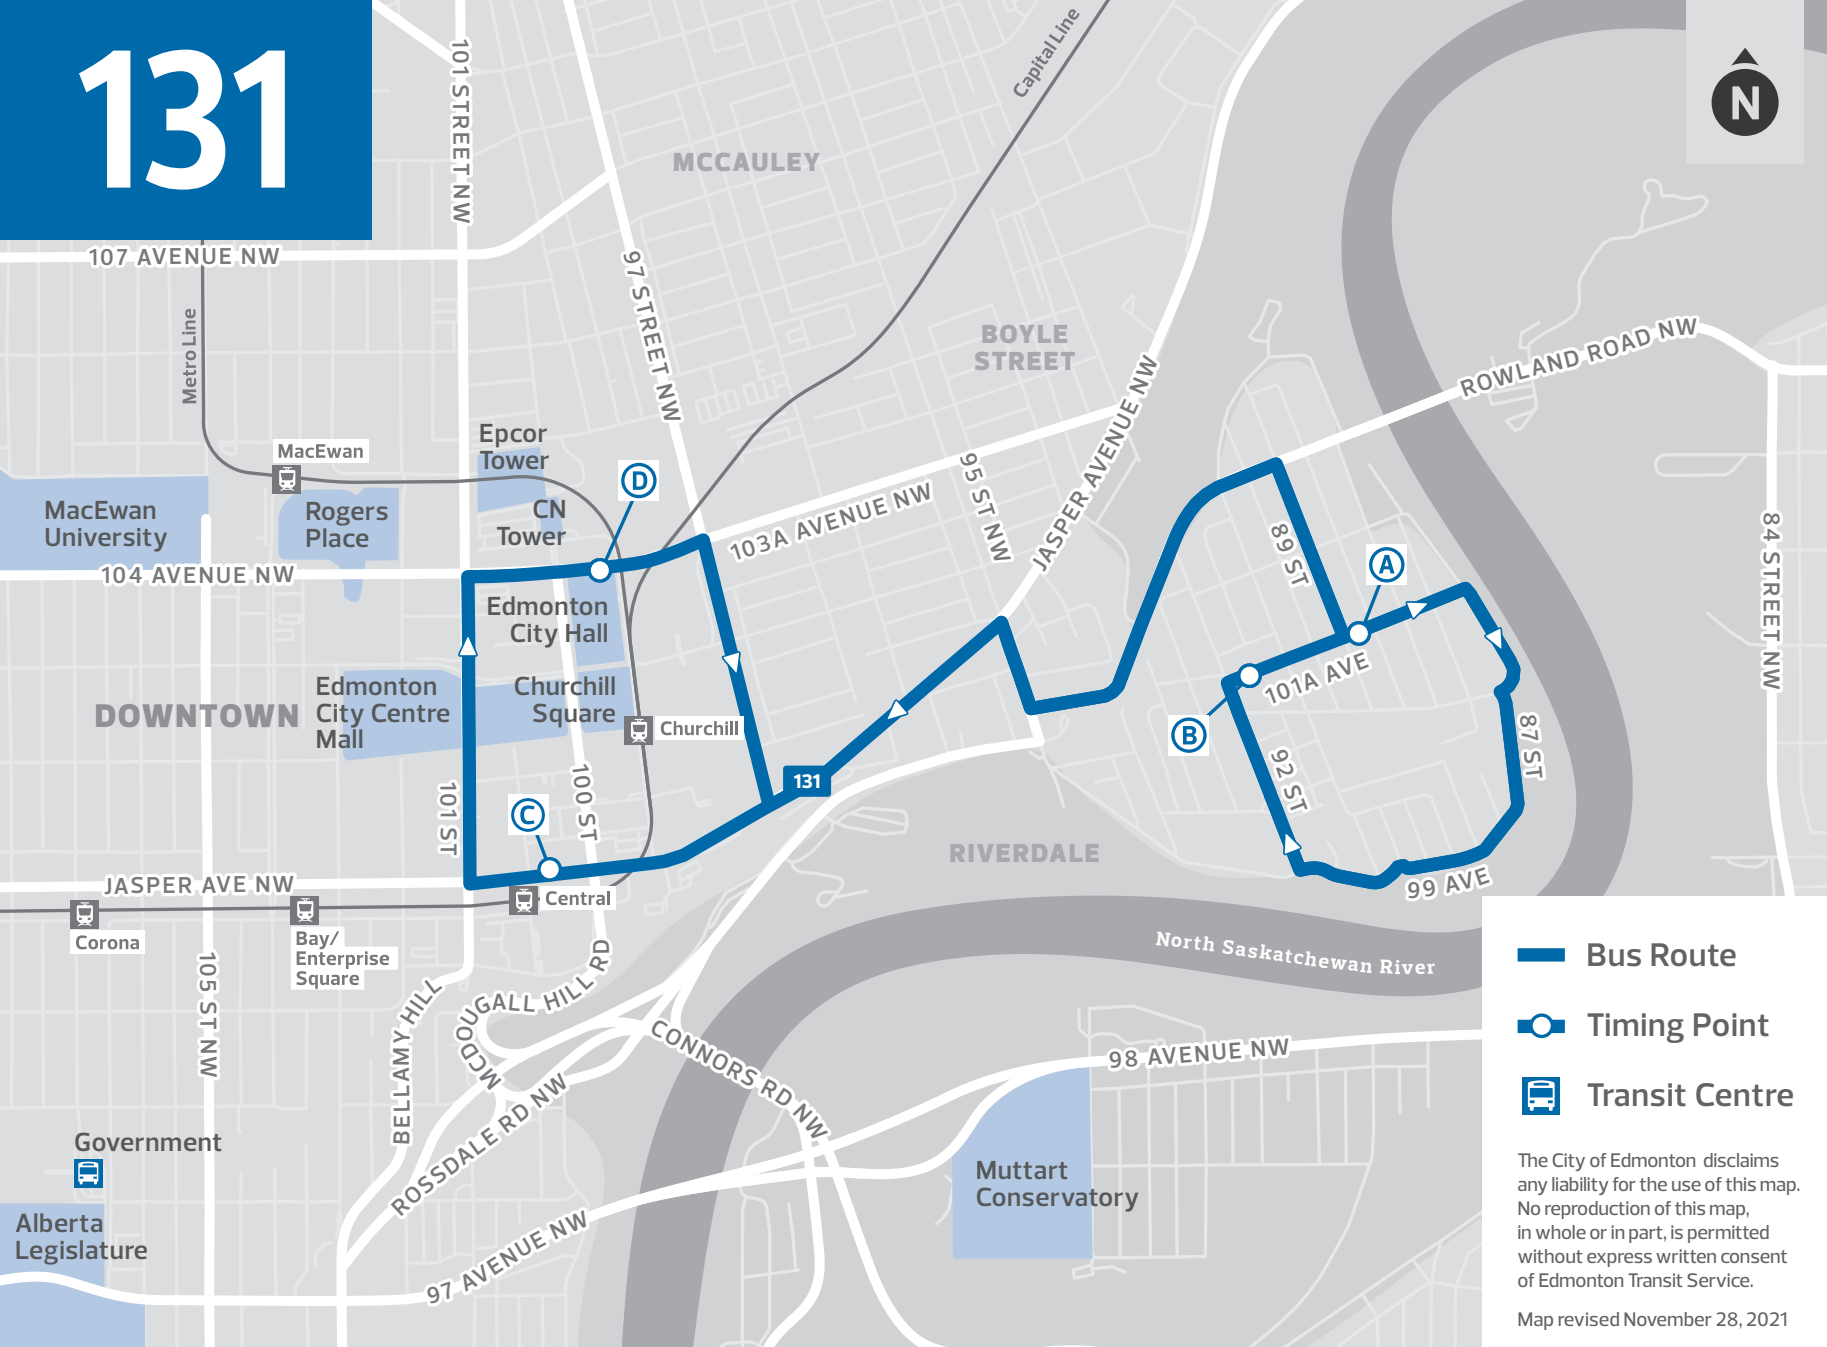

131**MONDAY TO FRIDAY****RIVERDALE
TO DOWNTOWN**

89 St & 101A Ave	92 St & 101A Ave	100 St & Jasper Ave	99 St & 103A Ave
A	B	C	D
6:30	6:34	6:40	6:44
7:00	7:04	7:10	7:14
7:30	7:34	7:40	7:44
8:00	8:04	8:10	8:14
8:30	8:34	8:40	8:44
3:24	3:28	3:35	3:39
	3:58	4:05	4:09
	4:28	4:35	4:39
	4:58	5:05	5:09
	5:28	5:35	5:39

TIMING POINTS

131**MONDAY TO FRIDAY****DOWNTOWN TO
RIVERDALE**

99 St & 103A Ave	89 St & 101A Ave	92 St & 101A Ave
D	A	B
6:21	6:27	
6:51	6:57	
7:21	7:27	
7:51	7:57	
8:21	8:27	
3:43	3:50	3:54
4:13	4:20	4:24
4:43	4:50	4:54
5:13	5:20	5:24
5:43	5:50	5:54

Revised: July 2, 2023

Edmonton
Transit
Service

Edmonton

131

-  Bus Route
-  Timing Point
-  Transit Centre

The City of Edmonton disclaims any liability for the use of this map. No reproduction of this map, in whole or in part, is permitted without express written consent of Edmonton Transit Service.

Map revised November 28, 2021