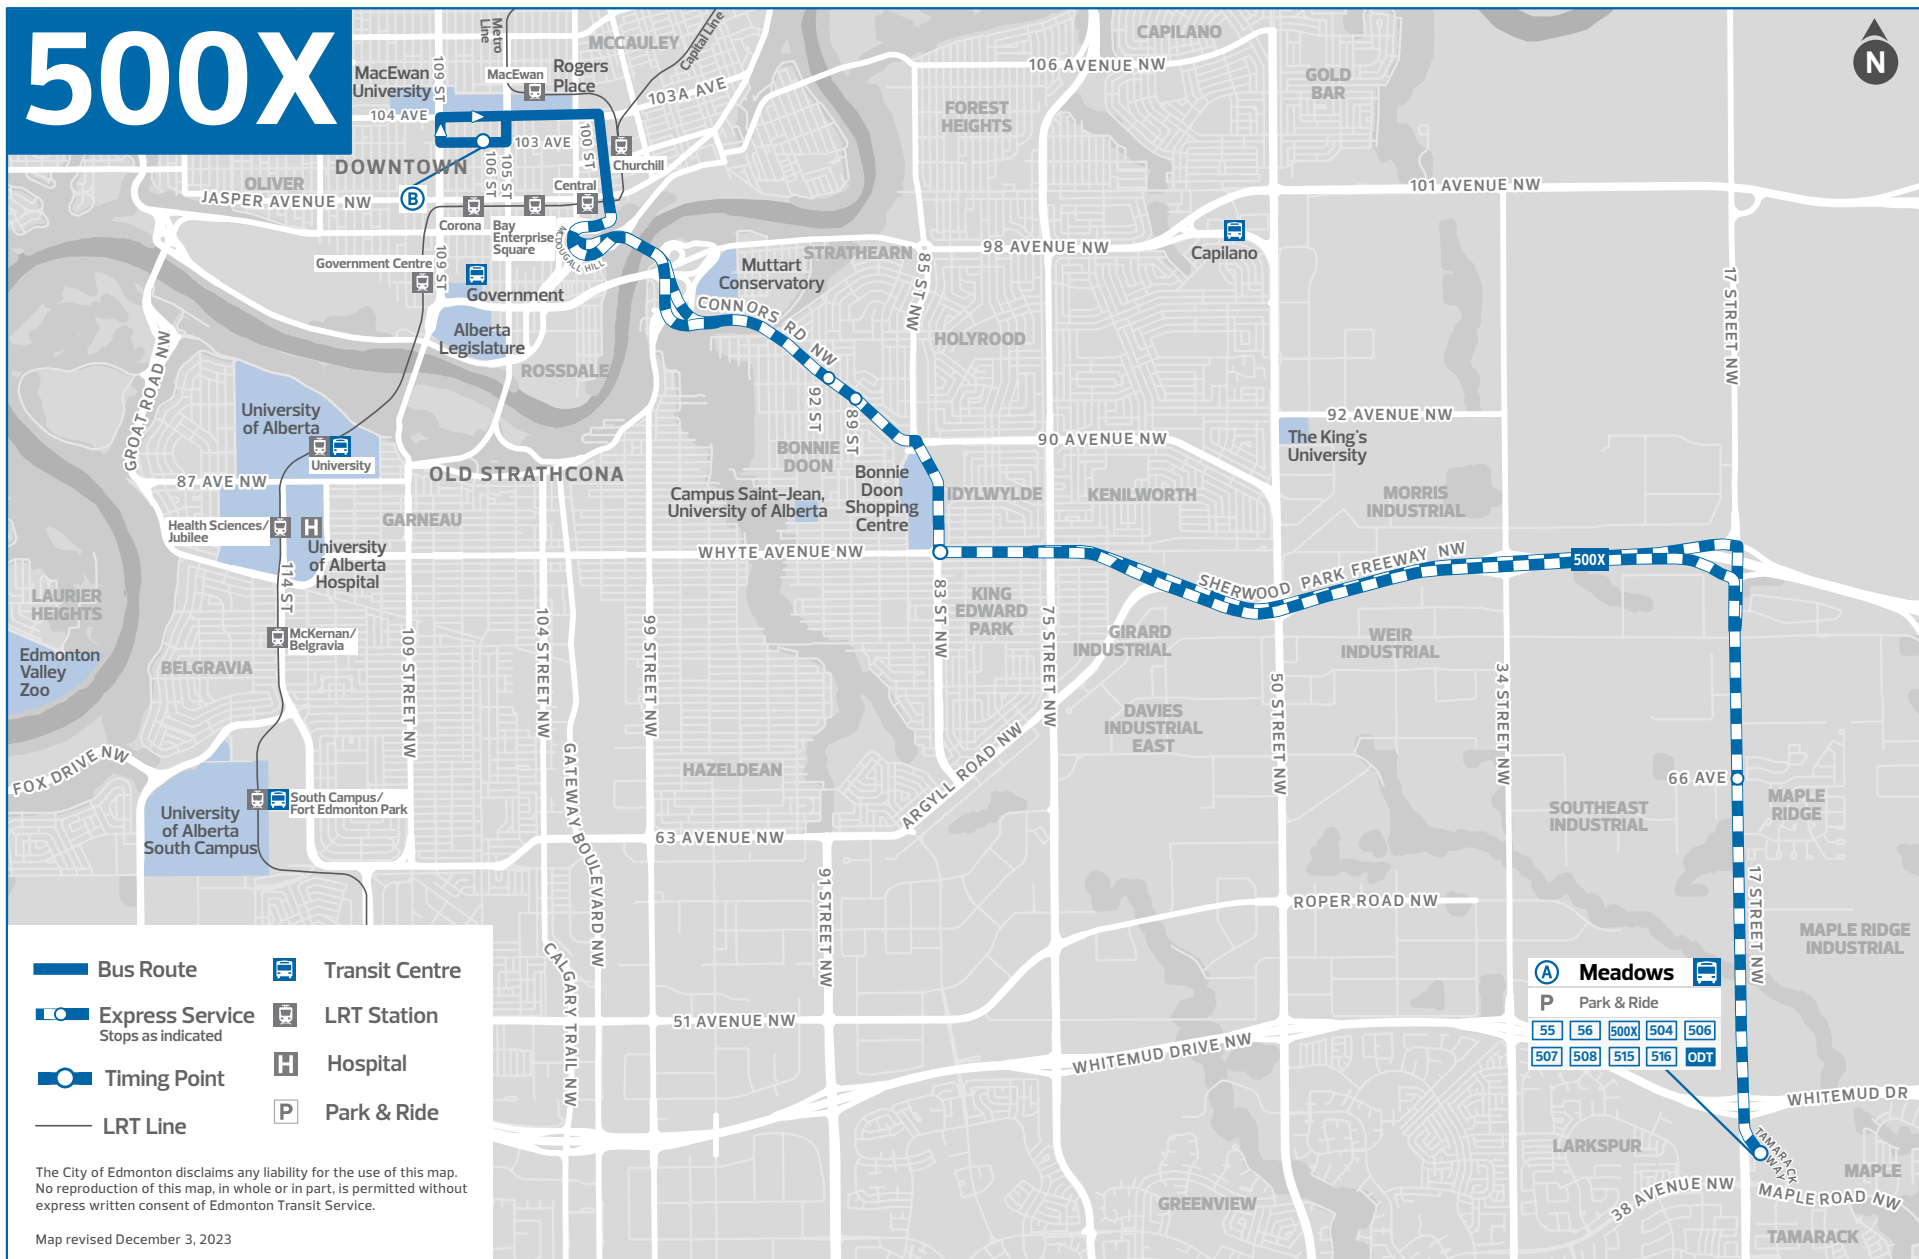

# 500X

MEADOWS  
BONNIE DOON  
DOWNTOWN

Revised: February 4, 2024

Edmonton  
Transit  
Service

# 500X

-  Bus Route
-  Express Service  
Stops as indicated
-  Timing Point
-  LRT Line
-  Transit Centre
-  LRT Station
-  Hospital
-  Park & Ride

**(A) Meadows** 

**(P) Park & Ride**

55	56	500X	504	506
507	508	515	516	ODT

The City of Edmonton disclaims any liability for the use of this map. No reproduction of this map, in whole or in part, is permitted without express written consent of Edmonton Transit Service.

Map revised December 3, 2023