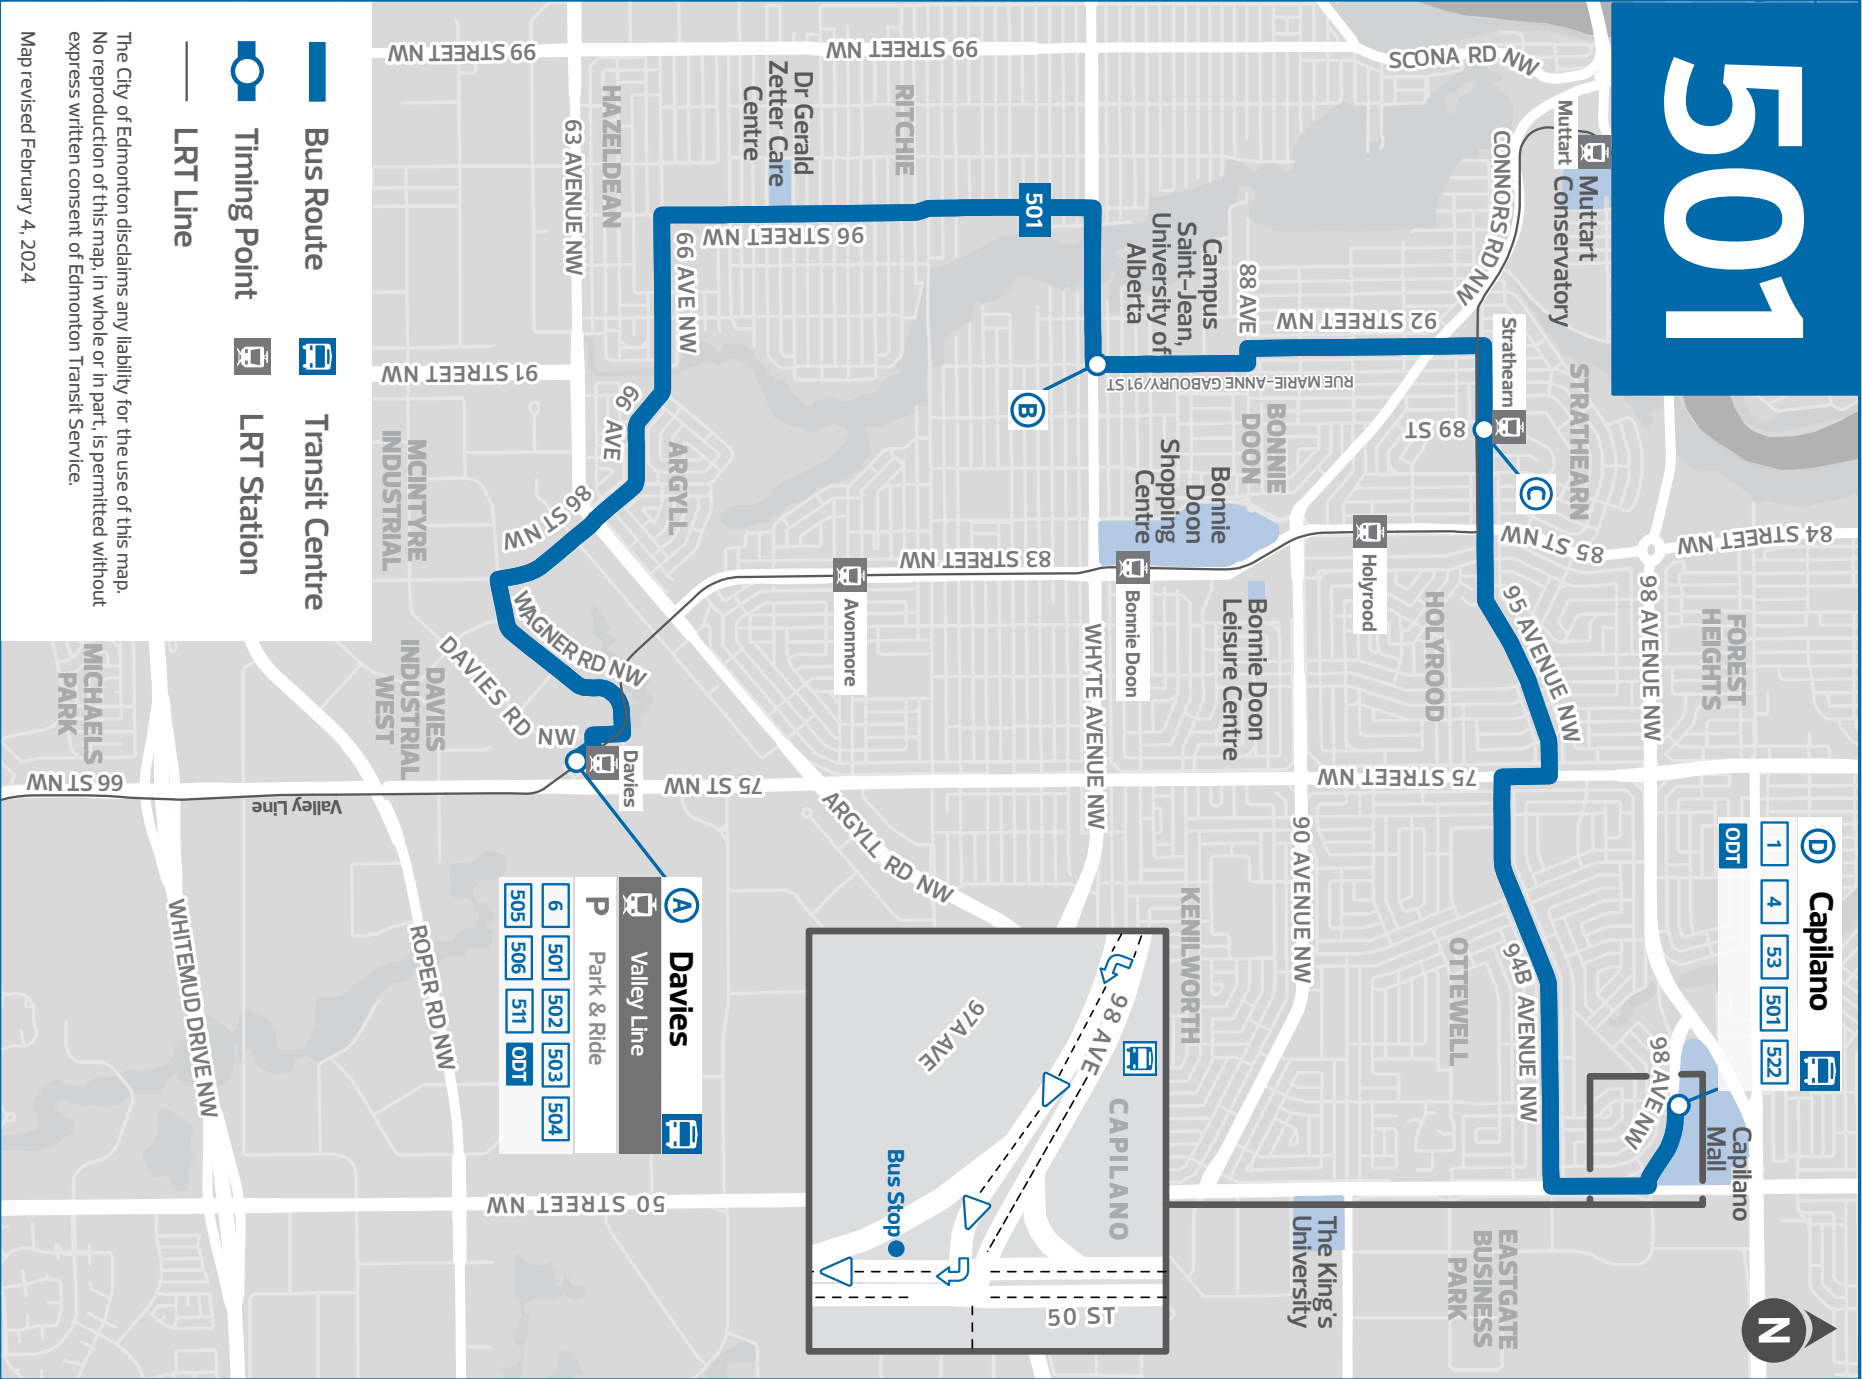

501

The City of Edmonton disclaims any liability for the use of this map. No reproduction of this map, in whole or in part, is permitted without express written consent of Edmonton Transit Service.

Map revised February 4, 2024