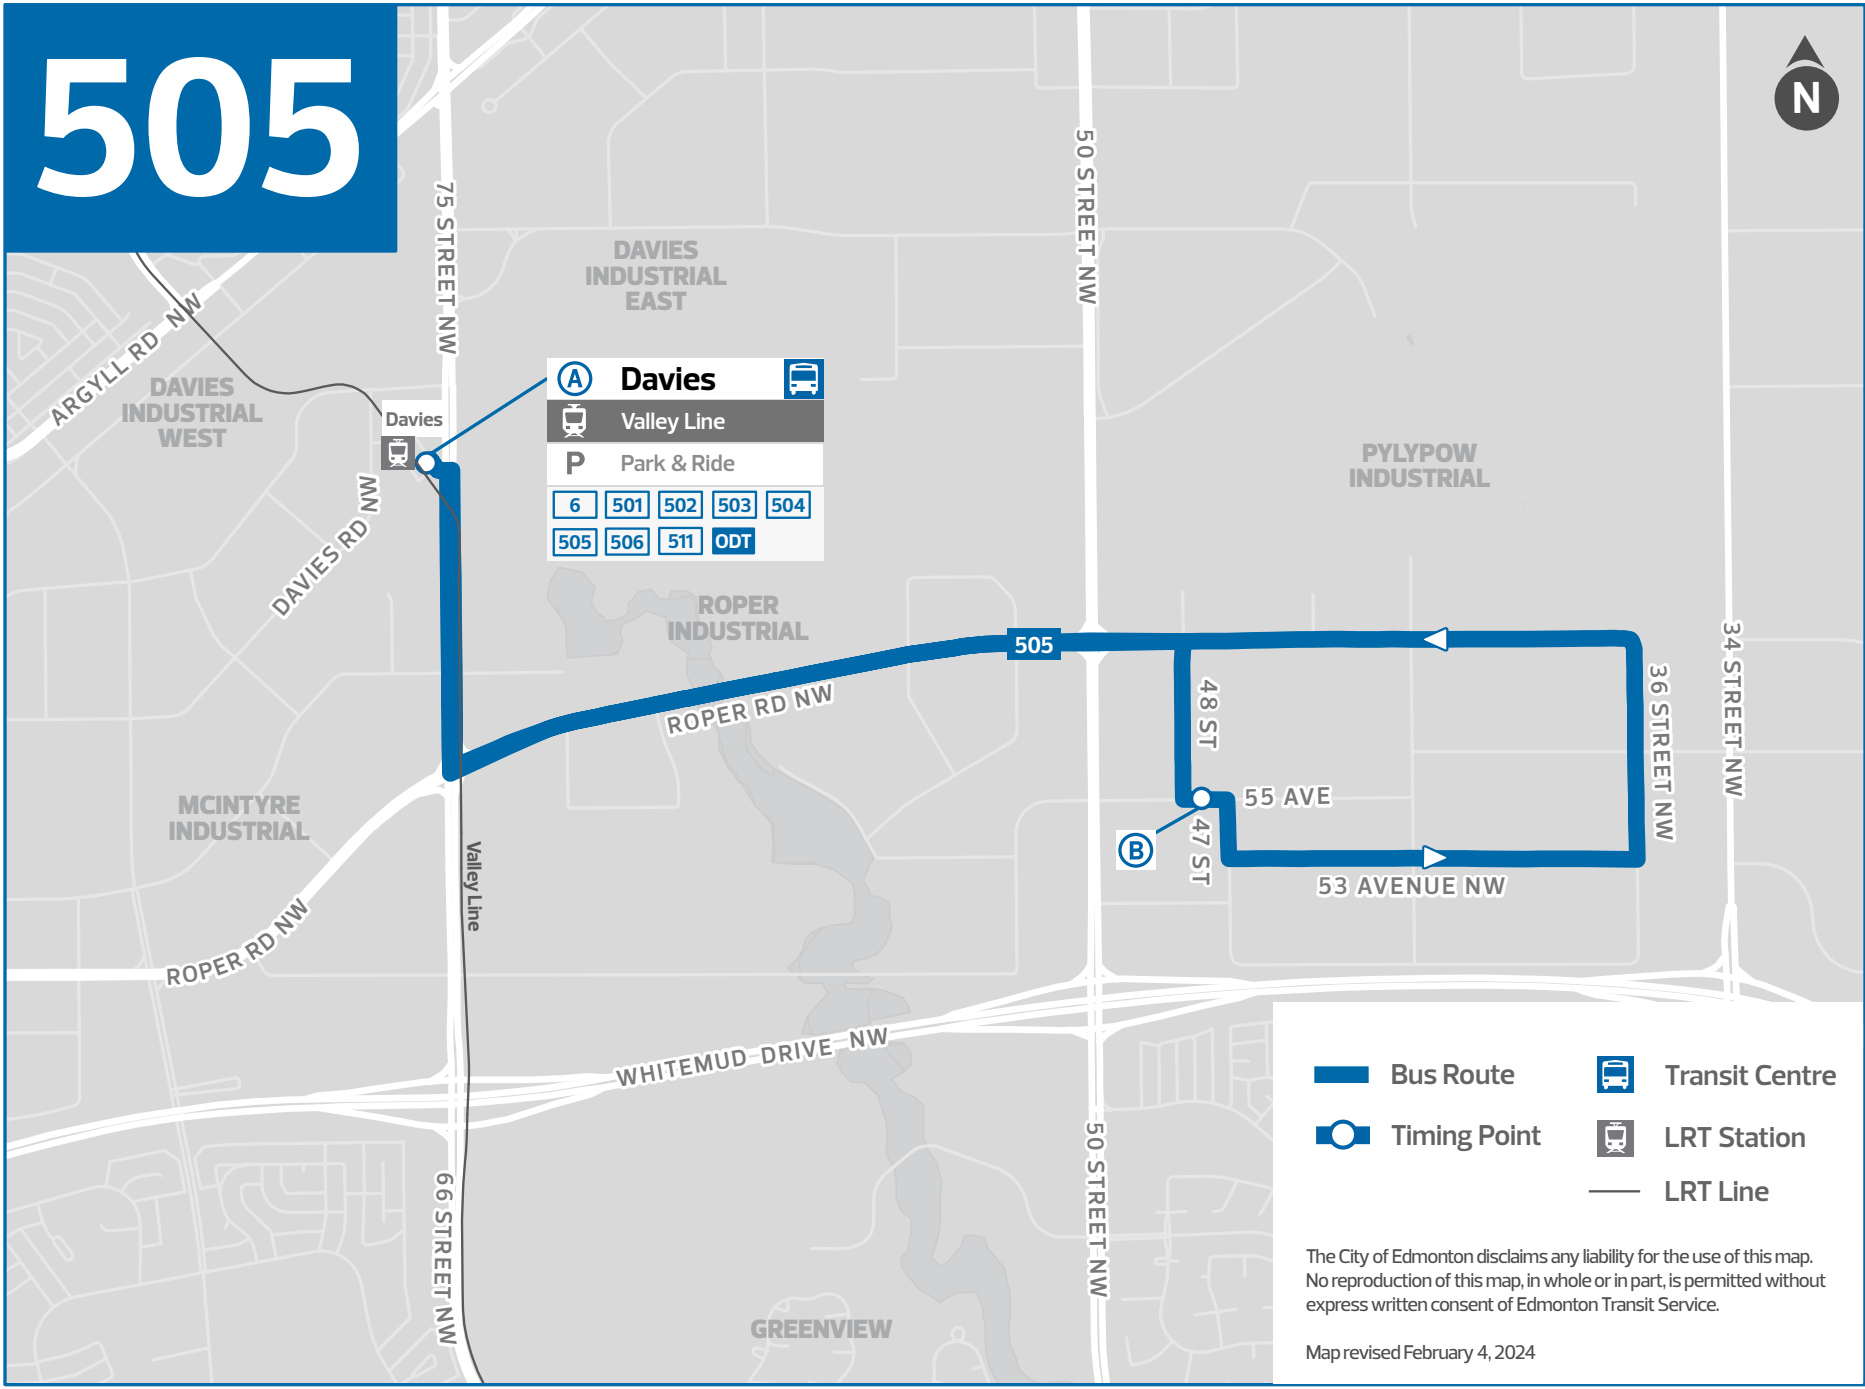

Revised: February 4, 2024

Edmonton
Transit
Service

505

(A) Davies

Valley Line

P Park & Ride

6	501	502	503	504
505	506	511	ODT	

- Bus Route
- Timing Point
- Transit Centre
- LRT Station
- LRT Line

The City of Edmonton disclaims any liability for the use of this map. No reproduction of this map, in whole or in part, is permitted without express written consent of Edmonton Transit Service.

Map revised February 4, 2024