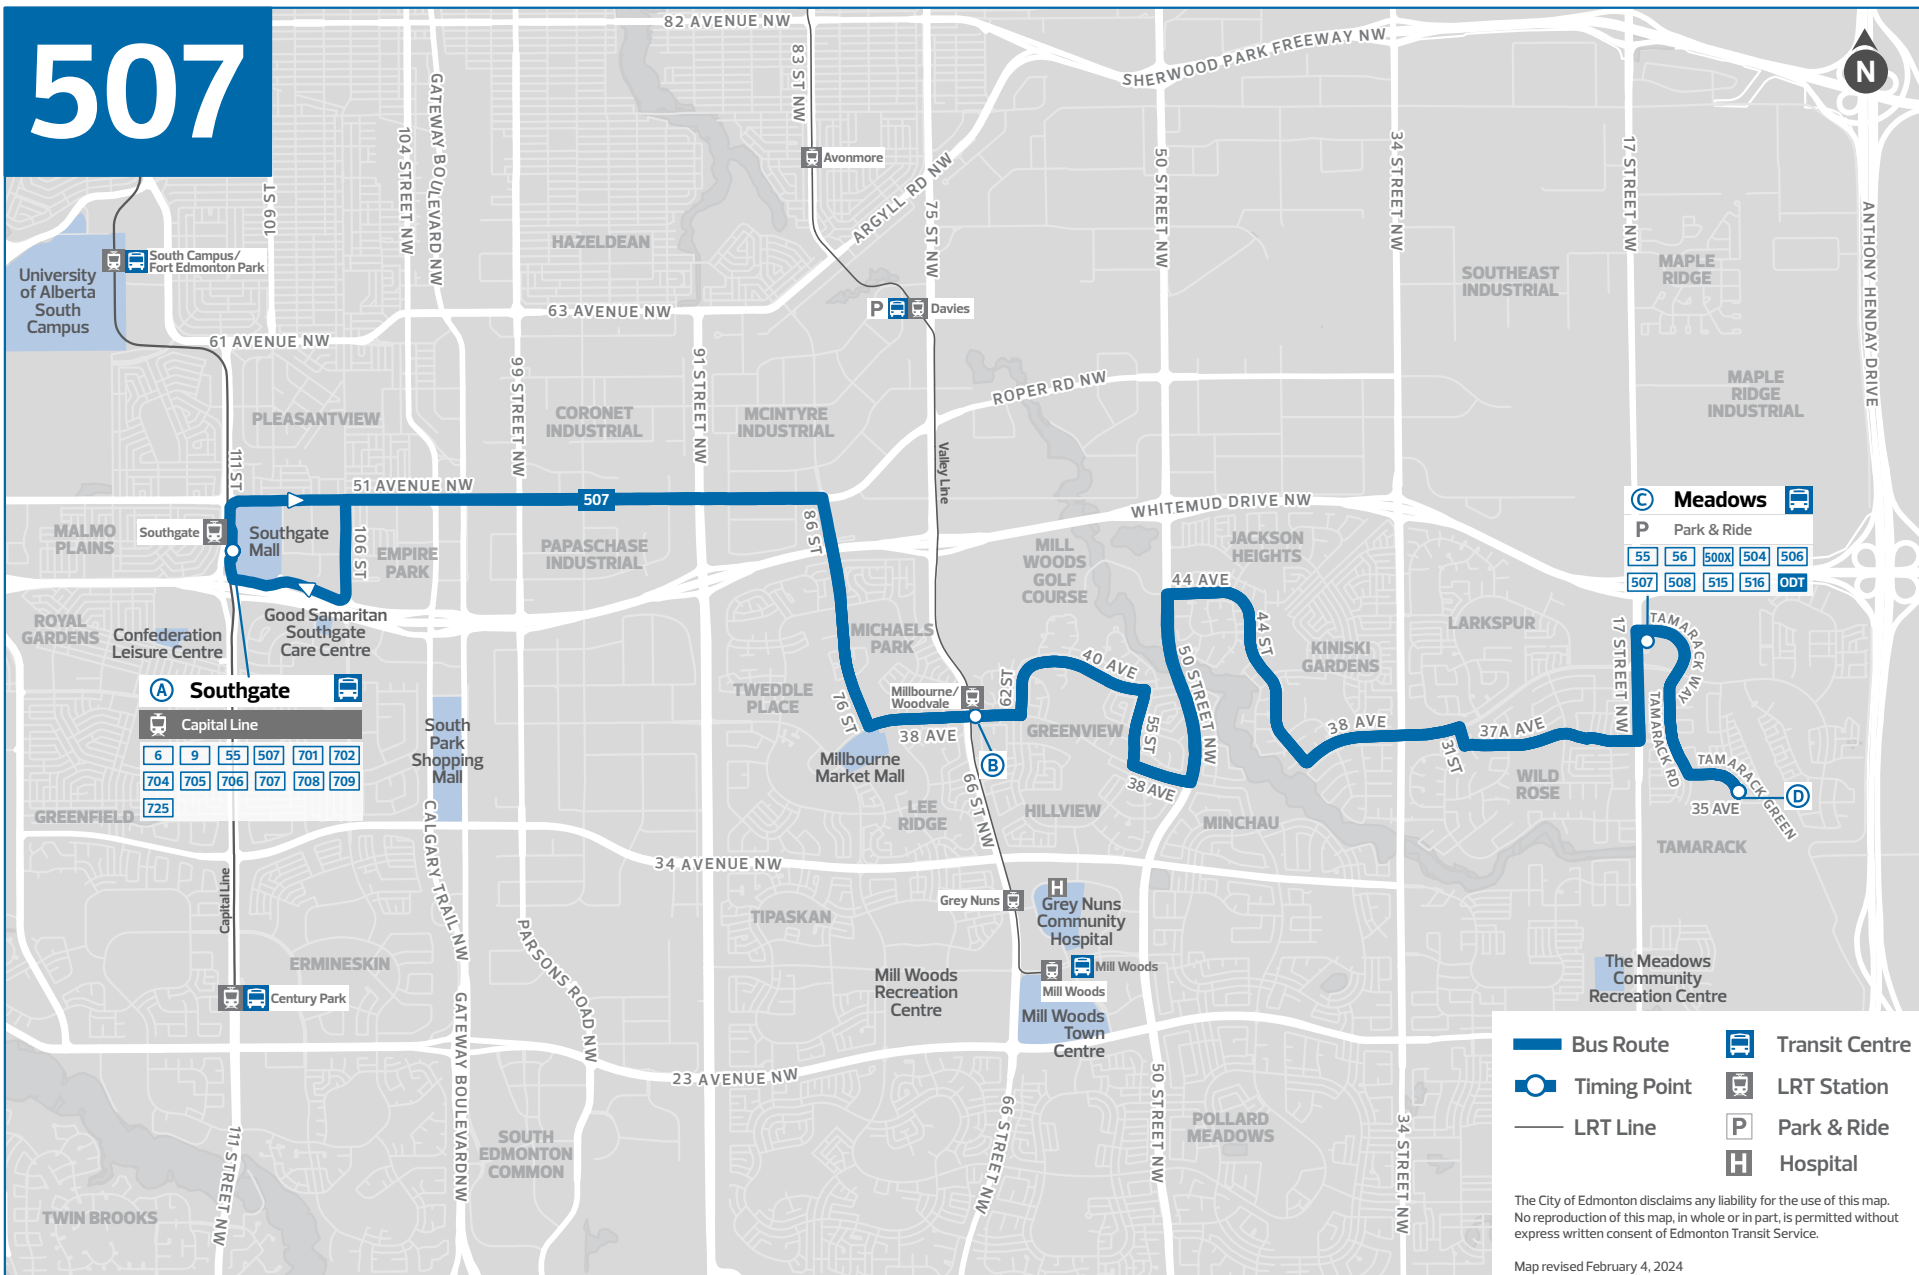

507

Map revised February 4, 2024