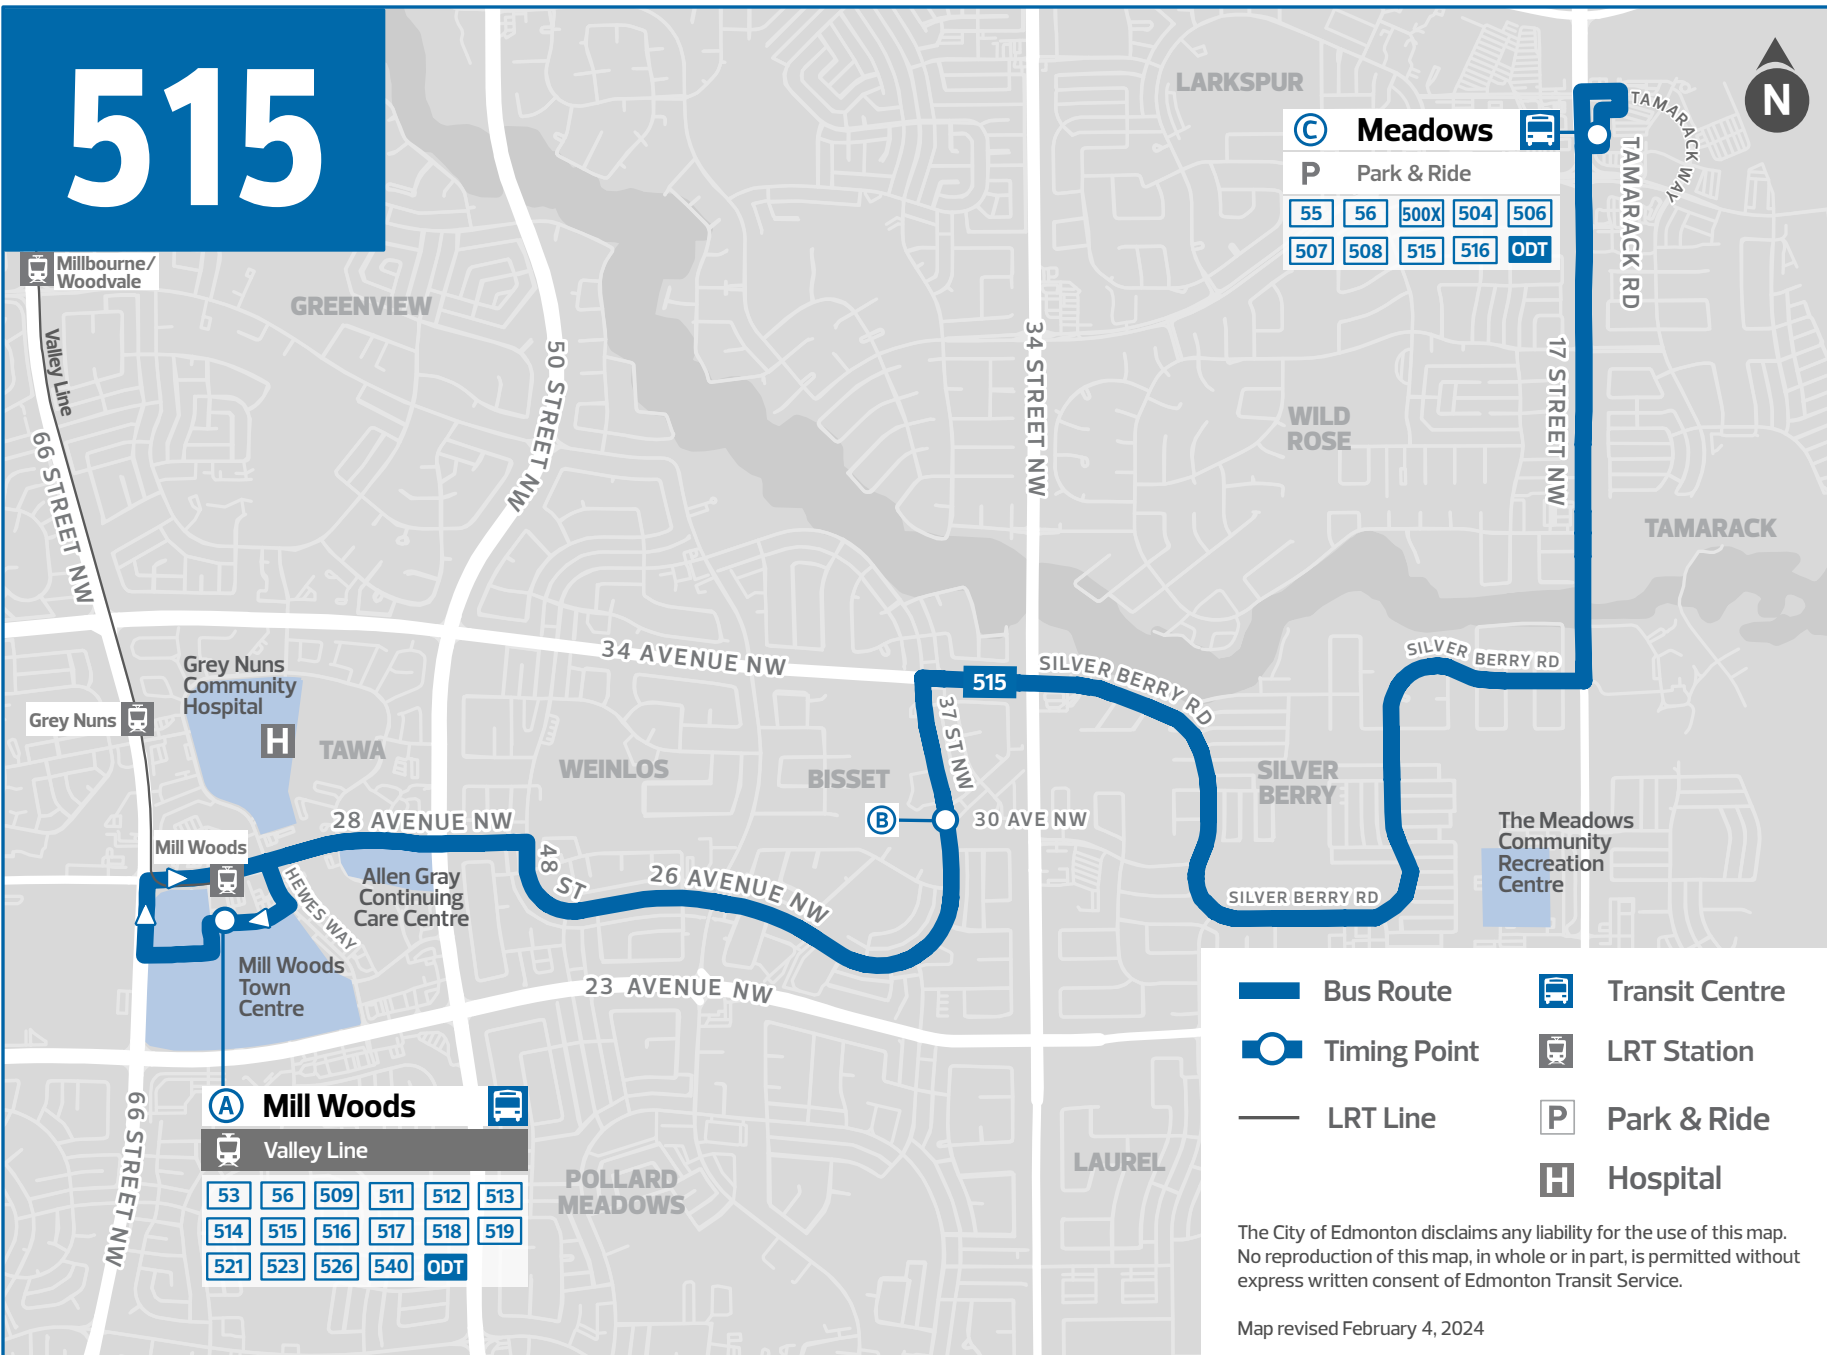

To book your ride:

- + Download the Edmonton On Demand Transit app
- + Visit edmonton.ca/OnDemandTransit
- + Call **780-496-2400**

For more information, visit edmonton.ca/OnDemandTransit

INFORMATION

515

MILL WOODS
RIDGEWOOD
SILVER BERRY
MEADOWS

Revised: February 4, 2024

Edmonton
Transit
Service

515

(A) Mill Woods

Valley Line

53	56	509	511	512	513
514	515	516	517	518	519
521	523	526	540	ODT	

(C) Meadows

Park & Ride

55	56	500X	504	506
507	508	515	516	ODT

- Bus Route
- Timing Point
- LRT Line
- Transit Centre
- LRT Station
- Park & Ride
- Hospital

The City of Edmonton disclaims any liability for the use of this map. No reproduction of this map, in whole or in part, is permitted without express written consent of Edmonton Transit Service.

Map revised February 4, 2024

515

MONDAY TO FRIDAY

MILL WOODS TO MEADOWS			MILL WOODS TO MEADOWS		
Mill Woods TC	37 St & 30 Ave	Meadows TC	Mill Woods TC	37 St & 30 Ave	Meadows TC
5:38	5:45	5:57	5:03	5:13	5:27
6:08	6:15	6:27	5:18	5:28	5:42
			5:33	5:43	5:57
			6:03	6:13	6:27
6:35	6:43	6:57	6:33	6:42	6:56
6:50	6:58	7:12	7:03	7:12	7:26
7:05	7:13	7:27	7:33	7:42	7:56
7:20	7:28	7:42	8:03	8:12	8:26
7:35	7:43	7:57	8:33	8:42	8:56
7:50	7:58	8:12	9:03	9:12	9:26
8:05	8:13	8:27	9:33	9:42	9:56
8:20	8:28	8:42	10:34	10:42	10:54
8:35	8:43	8:57	11:34	11:42	11:54
8:57	9:06	9:20			
9:17	9:26	9:40			
9:37	9:46	10:00			
9:57	10:06	10:20			
10:17	10:26	10:40			
10:37	10:46	11:00			
10:57	11:06	11:20			
11:17	11:26	11:40			
11:37	11:46	12:00			
11:57	12:06	12:20			
12:17	12:26	12:40			
12:37	12:46	1:00			
12:57	1:06	1:20			
1:17	1:26	1:40			
1:37	1:46	2:00			
1:57	2:06	2:20			
2:17	2:26	2:40			
2:37	2:46	3:00			
2:57	3:07	3:21			
3:18	3:28	3:42			
3:33	3:43	3:57			
3:48	3:58	4:12			
4:03	4:13	4:27			
4:18	4:28	4:42			
4:33	4:43	4:57			
4:48	4:58	5:12			